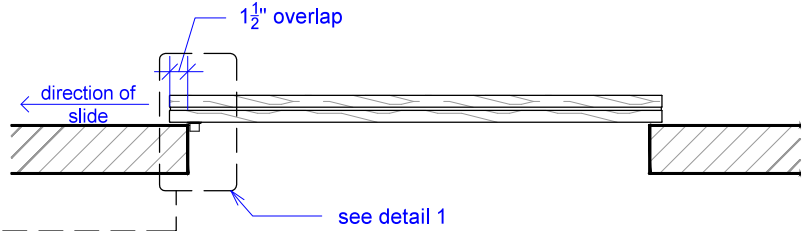

HARDWARE SPECIFICATION

Jamb lock

RAYDOOR®

Revised: 3 / 14 / 16

Page: 1 of 1

DETAIL 1:
Plan detail

PLAN:

DETAIL 2:
lever side

ELEVATION:

DETAIL 3: (reverse)
safety release side