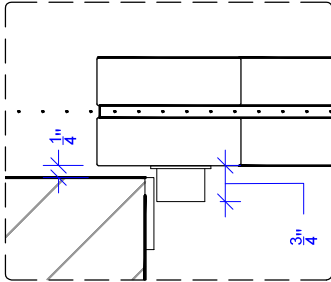

HARDWARE SPECIFICATION

Jamb lock

RAYDOOR®

Revised: 3 / 14 / 16

Page: 1 of 1

DETAIL 1:
Plan detail

PLAN:

DETAIL 2:
lever side

ELEVATION:

DETAIL 3: (reverse)
safety release side