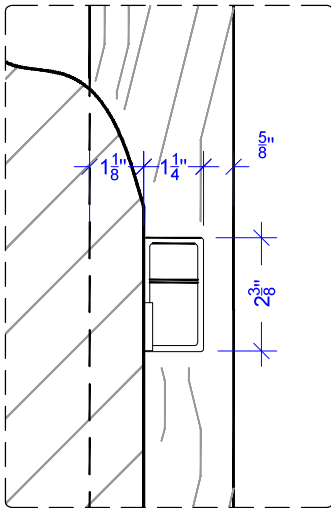

HARDWARE SPECIFICATION

Jamb lock

RAYDOOR®

Revised: 3 / 14 / 16

Page: 1 of 1

DETAIL 1:
Plan detail

PLAN:

DETAIL 2:
lever side

ELEVATION:

DETAIL 3: (reverse)
safety release side