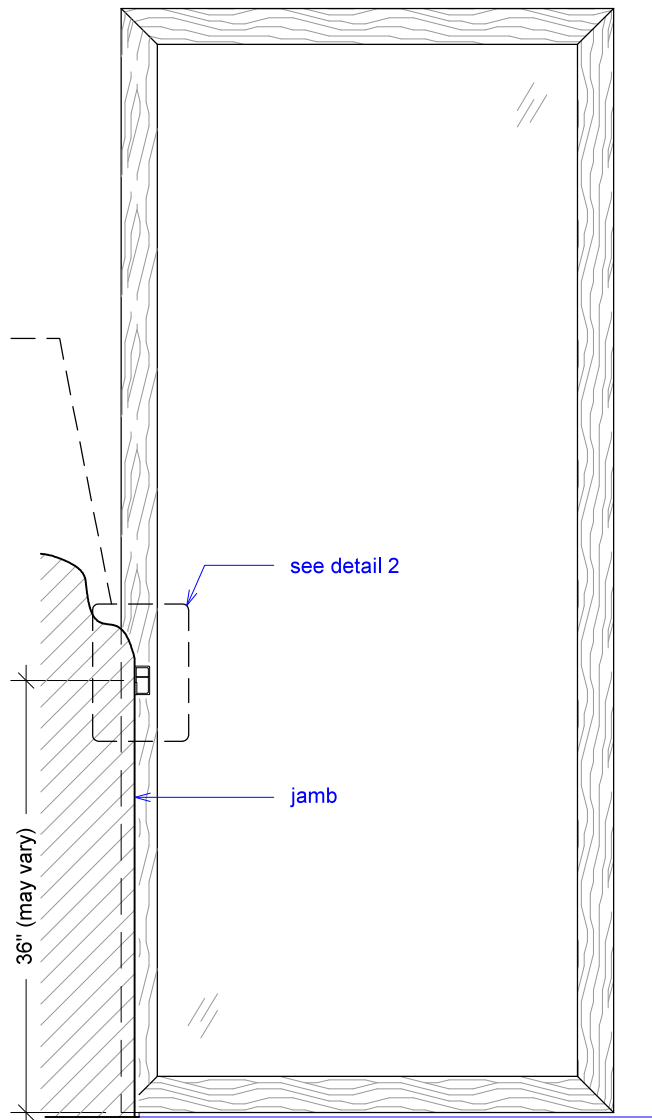

HARDWARE SPECIFICATION

Jamb lock

RAYDOOR®

Revised: 3 / 14 / 16

Page: 1 of 1

DETAIL 1:
Plan detail

PLAN:

DETAIL 2:
lever side

ELEVATION:

DETAIL 3: (reverse)
safety release side