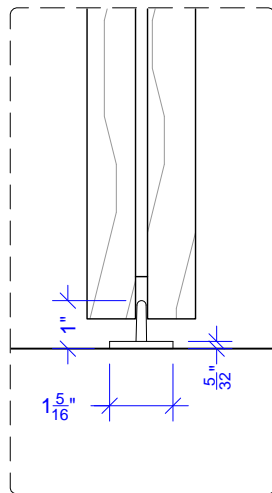

# HARDWARE SPECIFICATION

Grey guide

RAYDOOR®

Revised: 4 / 30 / 12

Page: 1 of 1

SIDE VIEW:

see detail 2

DETAIL 1:

DETAIL 2:

ELEVATION:

see detail 1