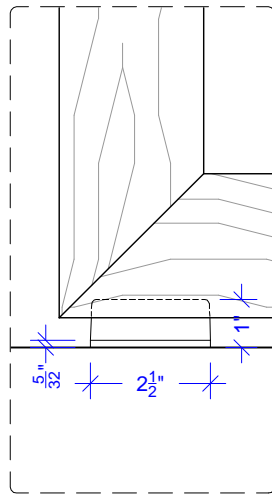

# HARDWARE SPECIFICATION

Grey guide

RAYDOOR®

Revised: 4 / 30 / 12

Page: 1 of 1

SIDE VIEW:

see detail 2

DETAIL 1:

DETAIL 2:

ELEVATION:

see detail 1