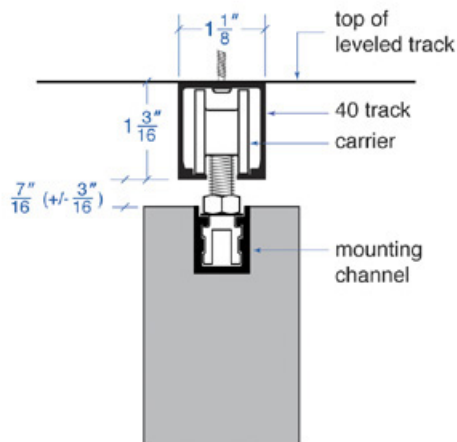

## Sliding Standard

Our standard HE sliding track comes in mill finish aluminum. Quiet running nylon wheels are mounted directly to the top of the door via surface mounted flange.

Applies to:
(S) Sliding
(SB) Sliding Bypassing
(SW) Sliding Wall
(SWW) Sliding Wing Wall
(SP) Sliding Pocket
(SPW) Sliding Pocket Wall

## Sliding Low Profile

Our premium 40/b low profile track comes in clear satin anodized aluminum. Silent running nylon wheels are mounted to brackets factory mortised into the top of the door. (Reducing the distance between the top of the door and the bottom of the track.)