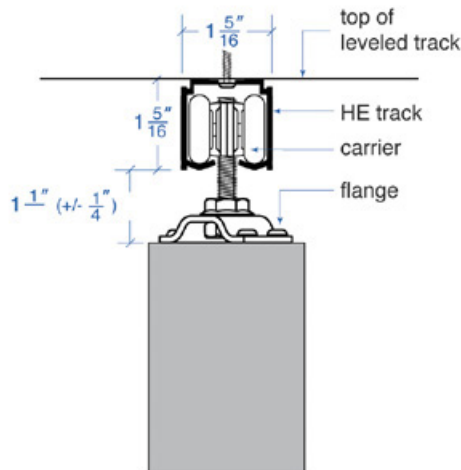

## Sliding Standard

Our standard HE sliding track comes in mill finish aluminum. Quiet running nylon wheels are mounted directly to the top of the door via surface mounted flange.

Applies to:
(S) Sliding
(SB) Sliding Bypassing
(SW) Sliding Wall
(SWW) Sliding Wing Wall
(SP) Sliding Pocket
(SPW) Sliding Pocket Wall

## Sliding Low Profile

Our premium 40/b low profile track comes in clear satin anodized aluminum. Silent running nylon wheels are mounted to brackets factory mortised into the top of the door. (Reducing the distance between the top of the door and the bottom of the track.)