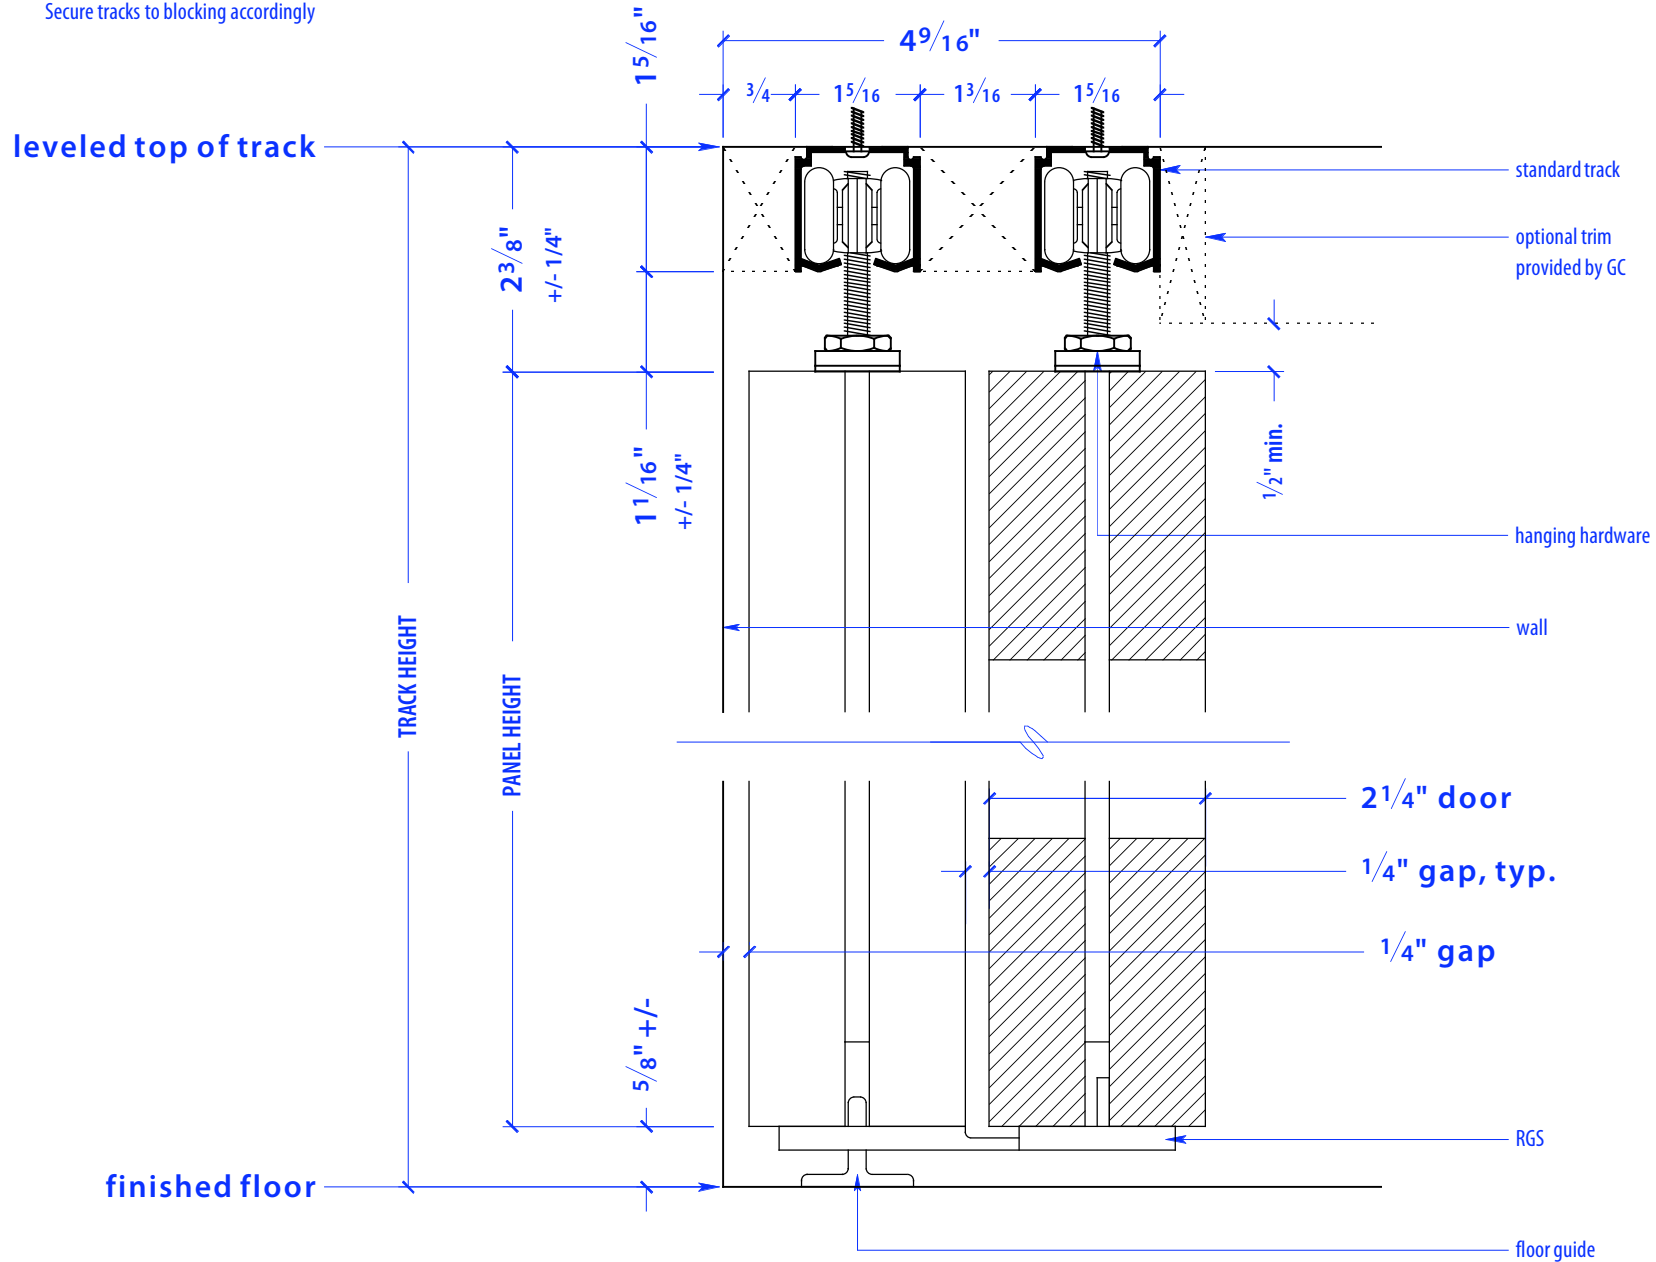

HEIGHTS		
Door	Standard Track Height	Low Profile Track Height
80"	83"	82 1/4"
92"	95"	94 1/4"
104"	107"	106 1/4"
116"	119"	118 1/4"

WIDTHS	
Door	Finished Opening
36"	137"
41"	157"
46"	177"

SECTION A

NOTE: each panel weighs approx. 75-110 lbs.
Secure tracks to blocking accordingly

NOTE: each panel weighs approx. 75-110 lbs.
Secure tracks to blocking accordingly

SECTION B