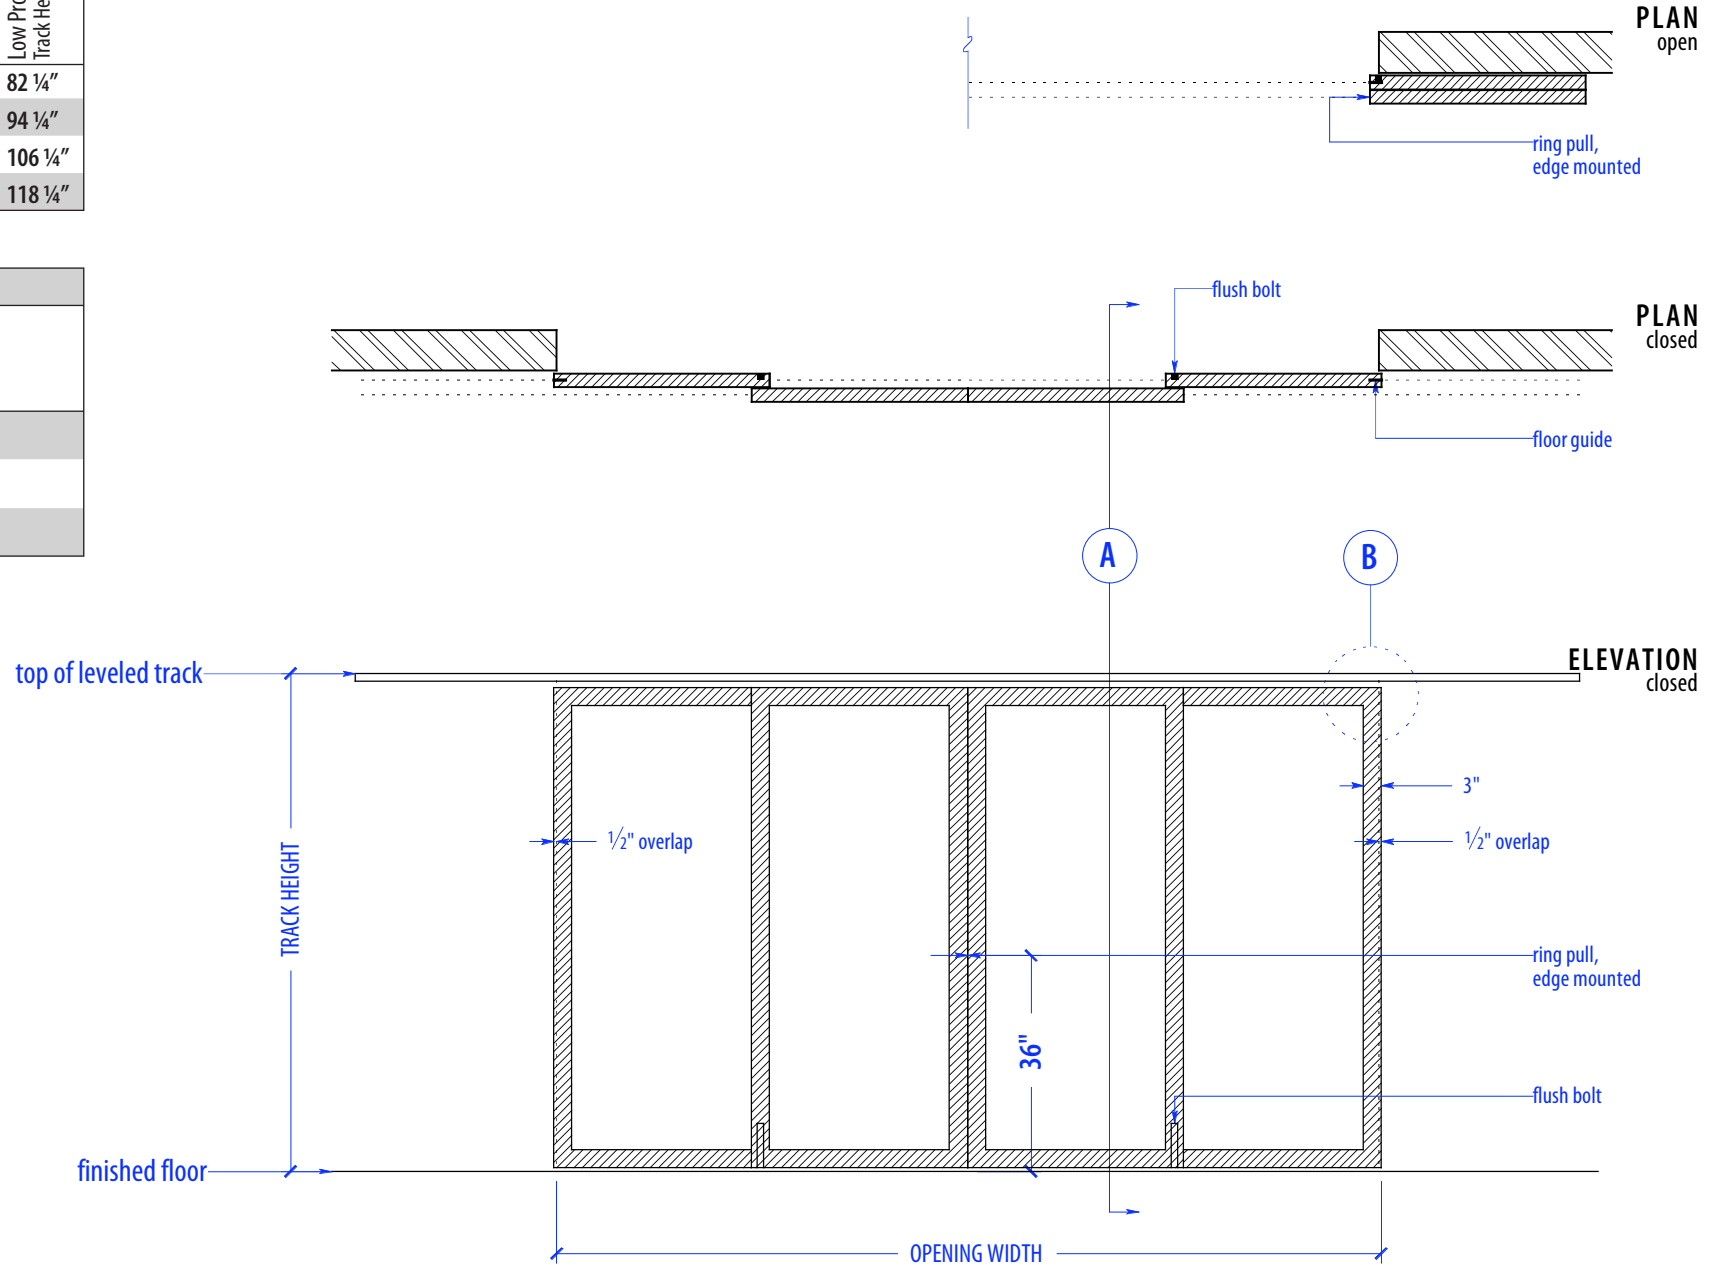

HEIGHTS		
Door	Standard Track Height	Low Profile Track Height
80"	83"	82 1/4"
92"	95"	94 1/4"
104"	107"	106 1/4"
116"	119"	118 1/4"

WIDTHS	
Door	Finished Opening
36"	137"
41"	157"
46"	177"

SECTION A

NOTE: each panel weighs approx. 75-110 lbs.
Secure tracks to blocking accordingly

NOTE: each panel weighs approx. 75-110 lbs.
Secure tracks to blocking accordingly

SECTION B