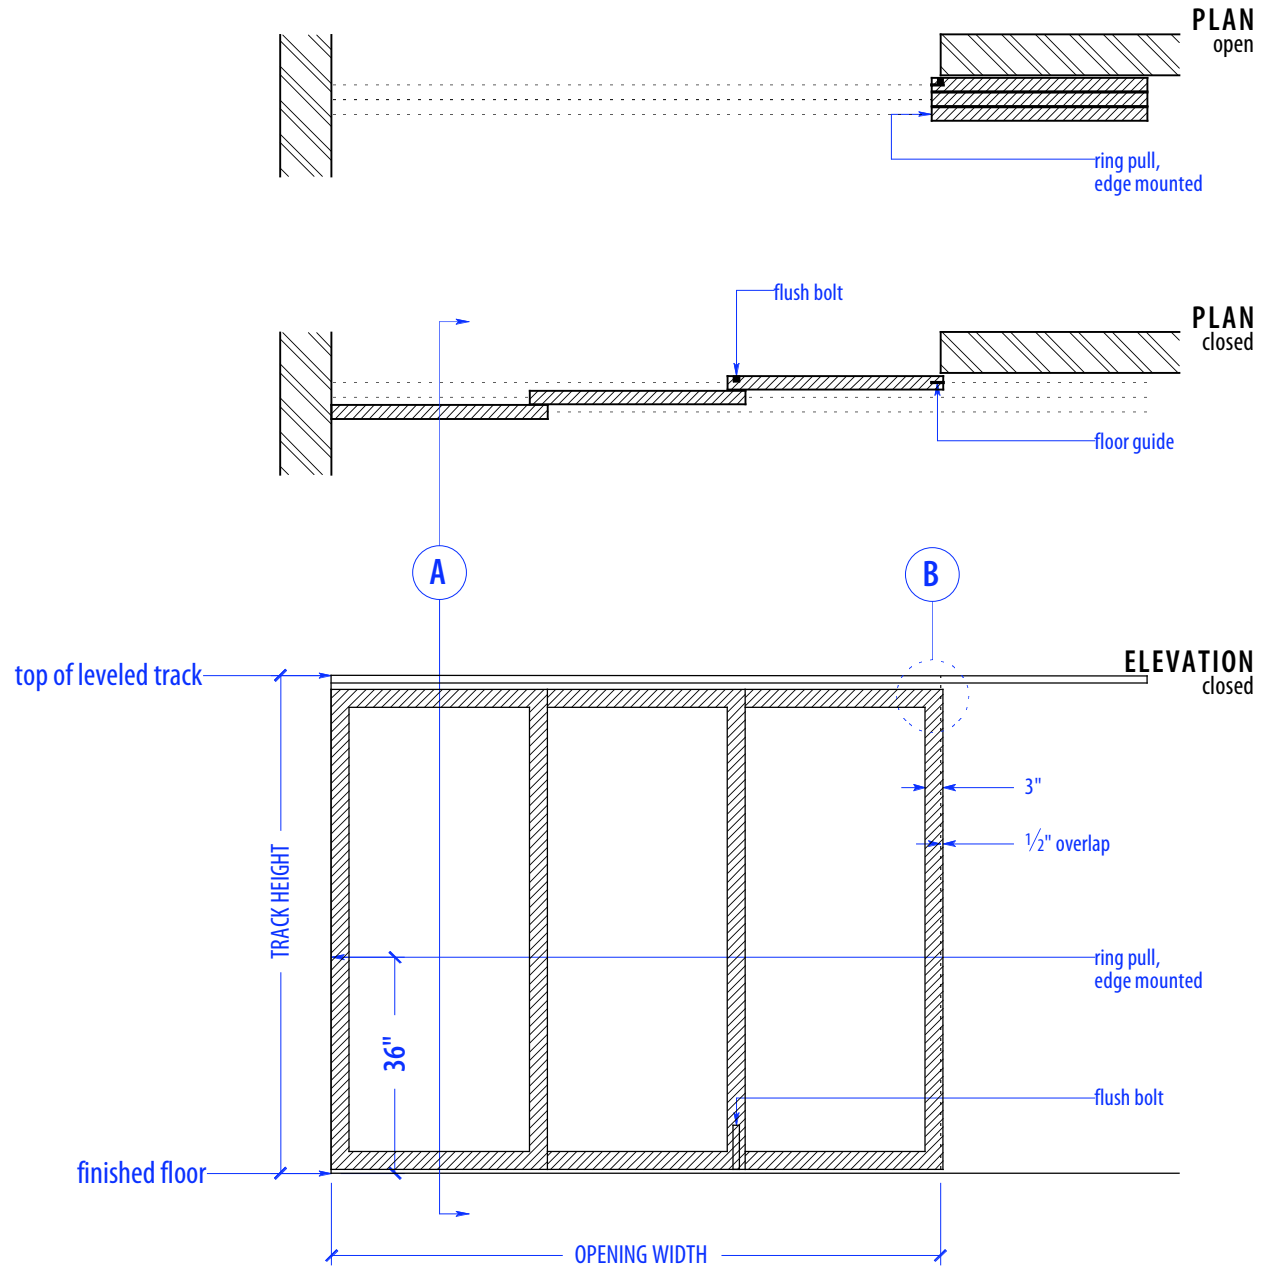

HEIGHTS		
Door	Standard Track Height	Low Profile Track Height
80"	83"	82 1/4"
92"	95"	94 1/4"
104"	107"	106 1/4"
116"	119"	118 1/4"

WIDTHS	
Door	Finished Opening
36"	101 1/2"
41"	116 1/2"
46"	131 1/2"

NOTE: each panel weighs approx. 75-110 lbs.
Secure tracks to blocking accordingly

SECTION A

NOTE: each panel weighs approx. 75-110 lbs.
Secure tracks to blocking accordingly

SECTION B