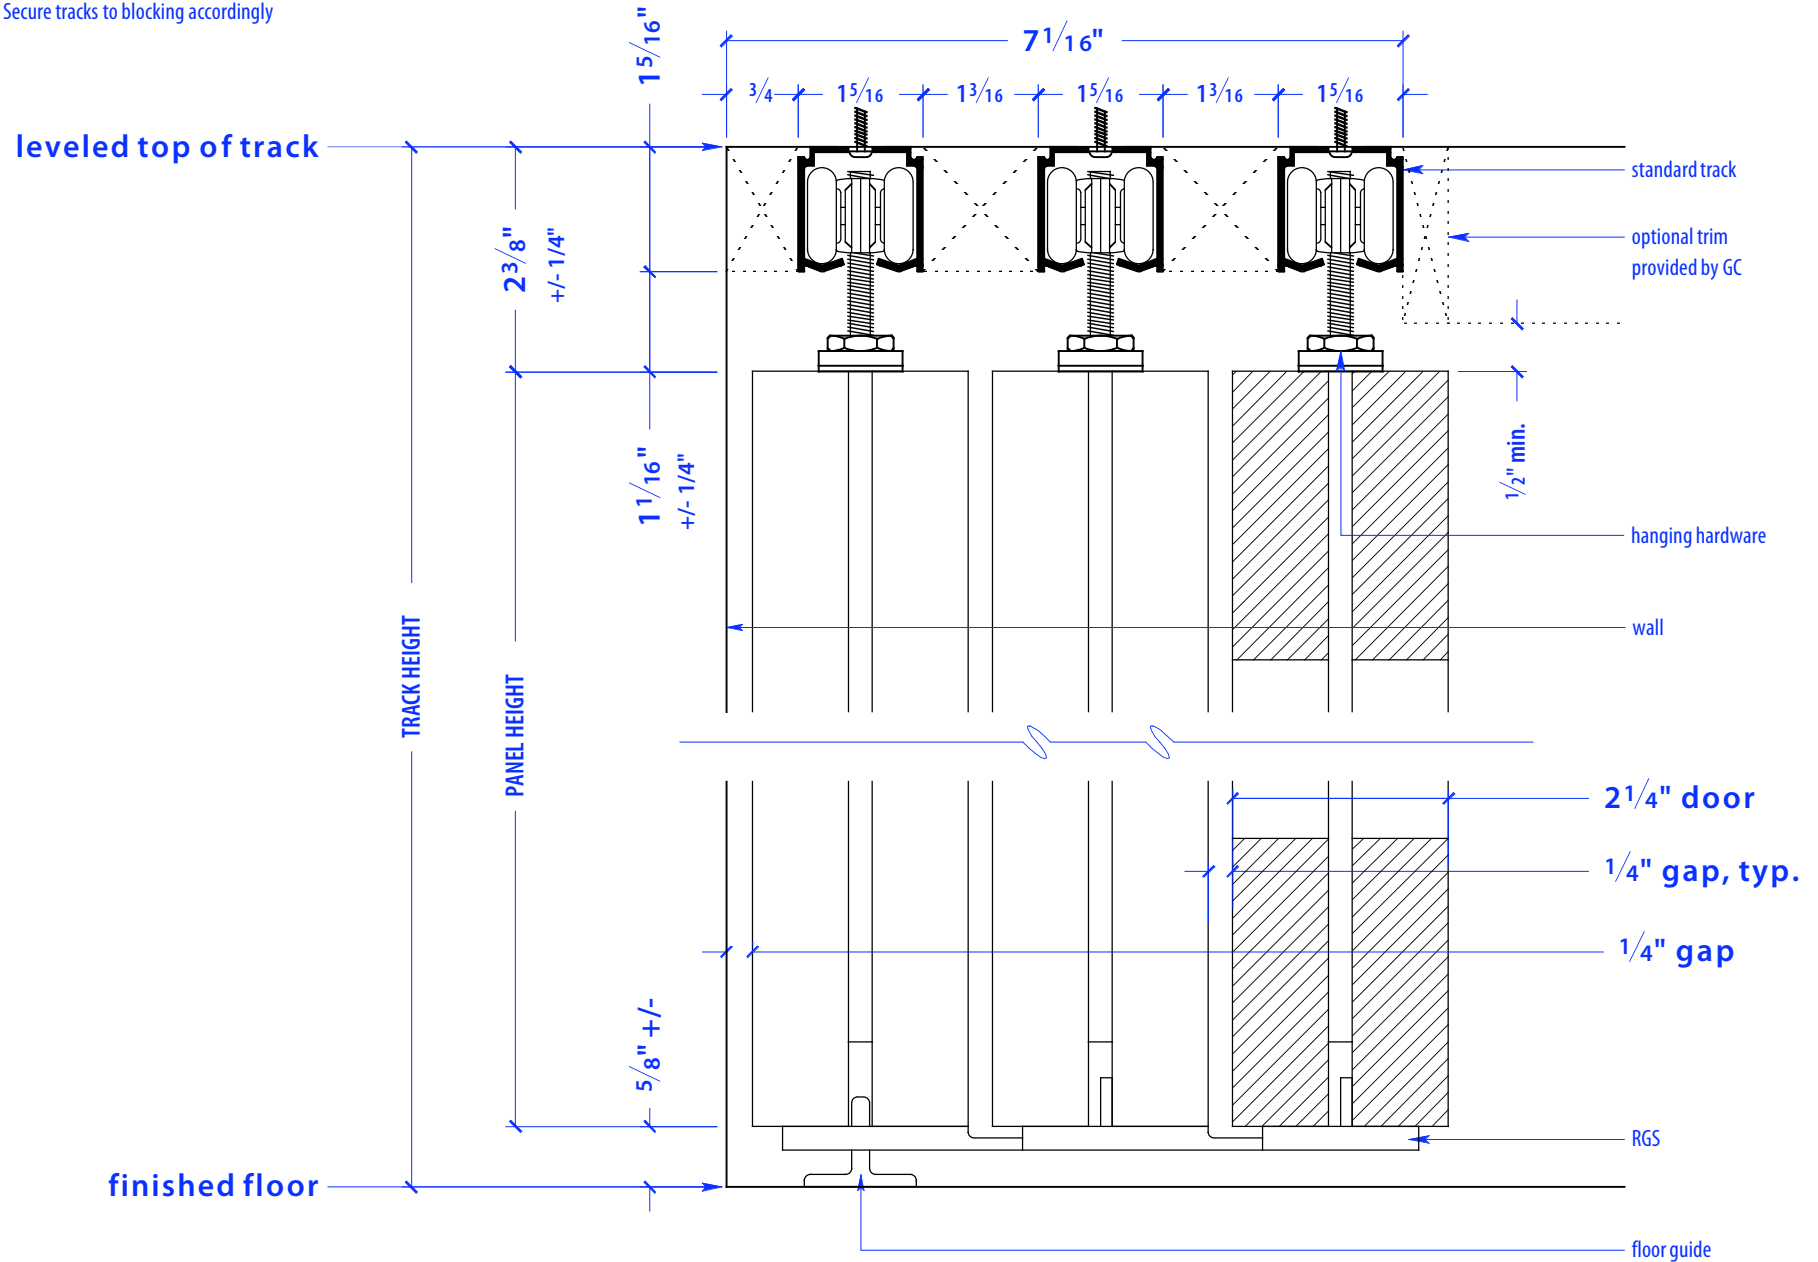

HEIGHTS		
Door	Standard Track Height	Low Profile Track Height
80"	83"	82 1/4"
92"	95"	94 1/4"
104"	107"	106 1/4"
116"	119"	118 1/4"

WIDTHS	
Door	Finished Opening
36"	101 1/2"
41"	116 1/2"
46"	131 1/2"

NOTE: each panel weighs approx. 75-110 lbs.
Secure tracks to blocking accordingly

SECTION A

NOTE: each panel weighs approx. 75-110 lbs.
Secure tracks to blocking accordingly

SECTION B