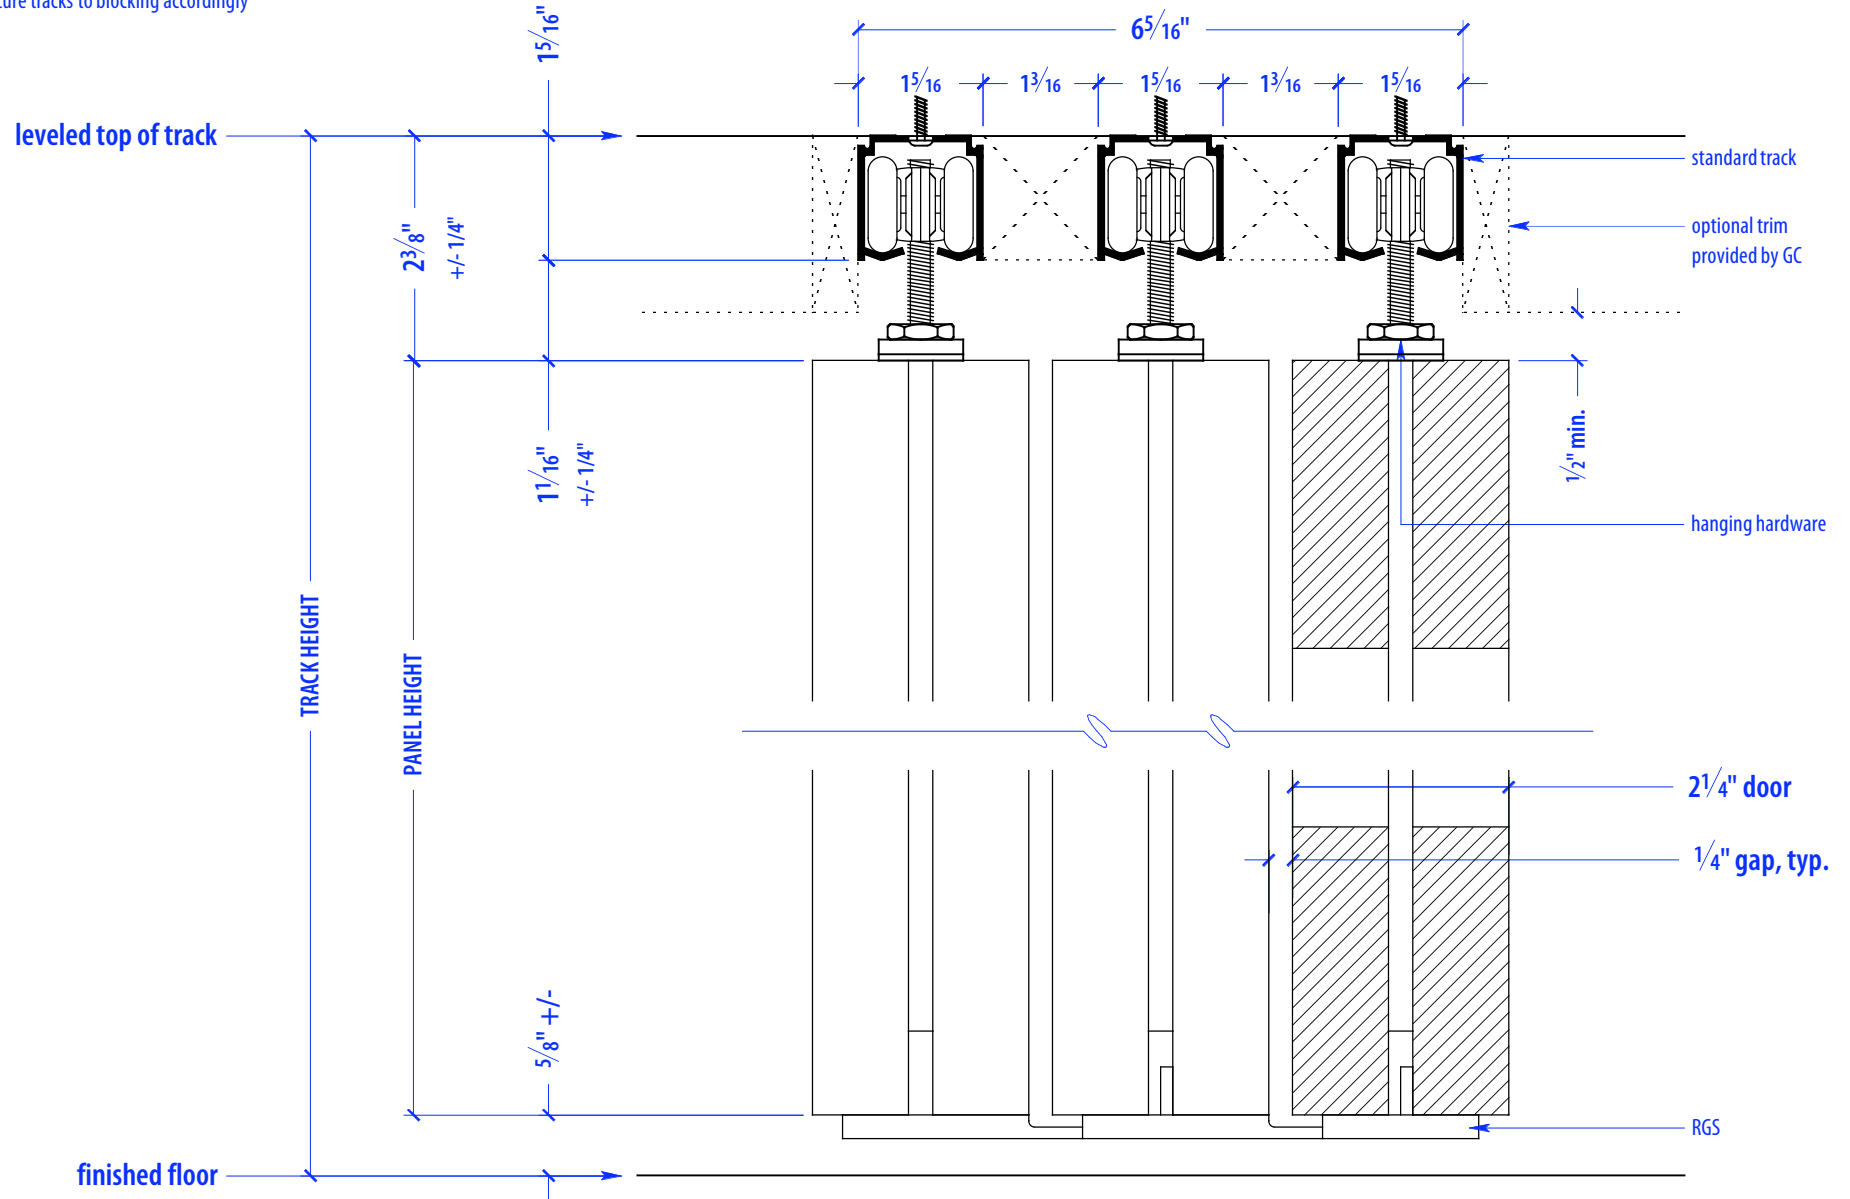

SW5S

HEIGHTS		
Door	Standard Track Height	Low Profile Track Height
80"	83"	82 1/4"
92"	95"	94 1/4"
104"	107"	106 1/4"
116"	119"	108 1/4"

WIDTHS	
Door	Finished Opening
36"	168"
41"	193"
46"	218"

NOTE: each panel weighs approx. 75-110 lbs.
Secure tracks to blocking accordingly

SECTION A

NOTE: each panel weighs approx. 75-110 lbs.
Secure tracks to blocking accordingly

SECTION B