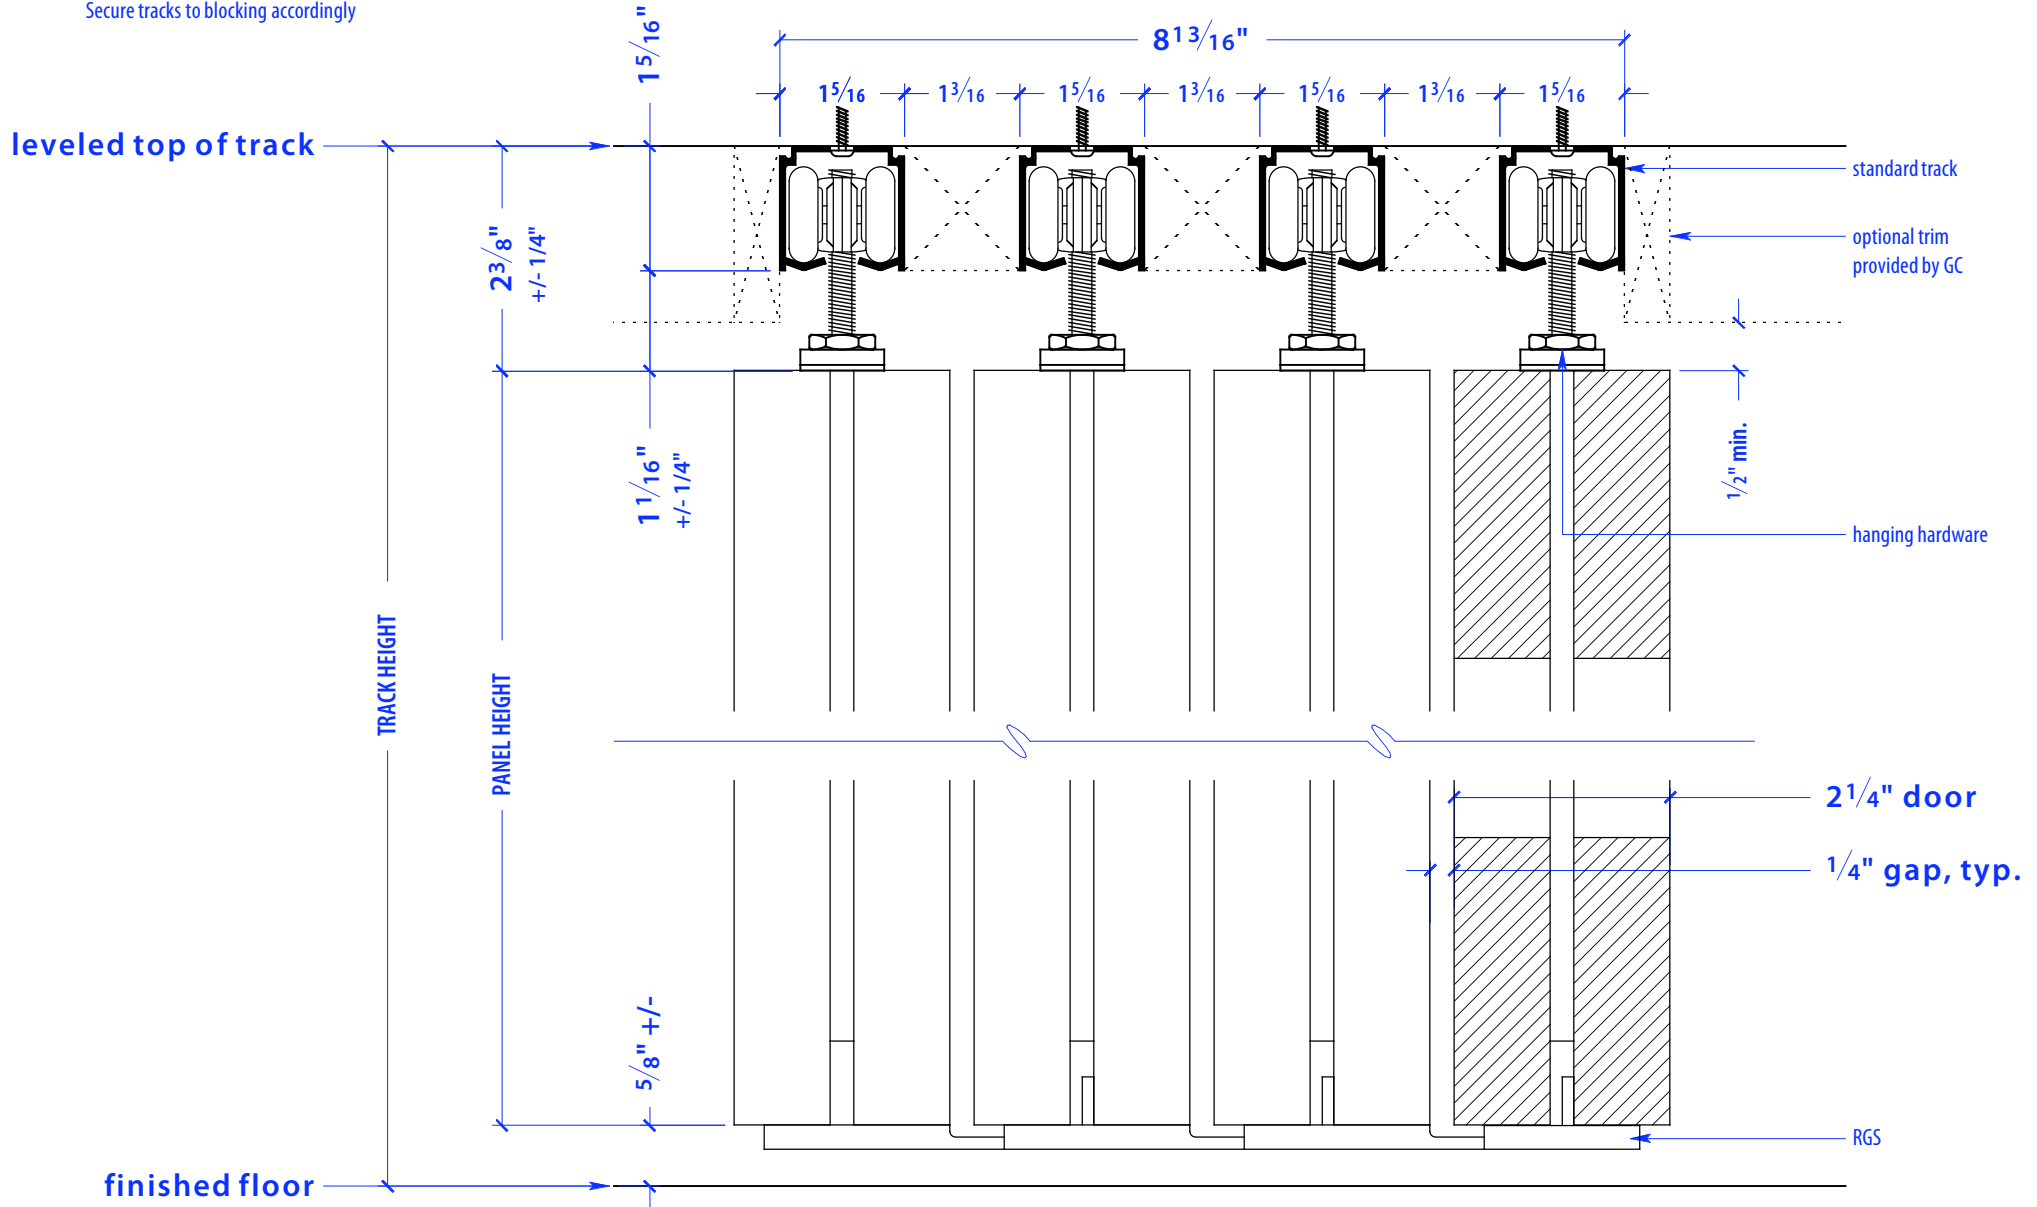

HEIGHTS		
Door	Standard Track Height	Low Profile Track Height
80"	83"	82 1/4"
92"	95"	94 1/4"
104"	107"	106 1/4"
116"	119"	118 1/4"

WIDTHS	
Door	Finished Opening
36"	135"
41"	155"
46"	175"

NOTE: each panel weighs approx. 75-110 lbs.  
Secure tracks to blocking accordingly

## SECTION A

NOTE: each panel weighs approx. 75-110 lbs.  
Secure tracks to blocking accordingly