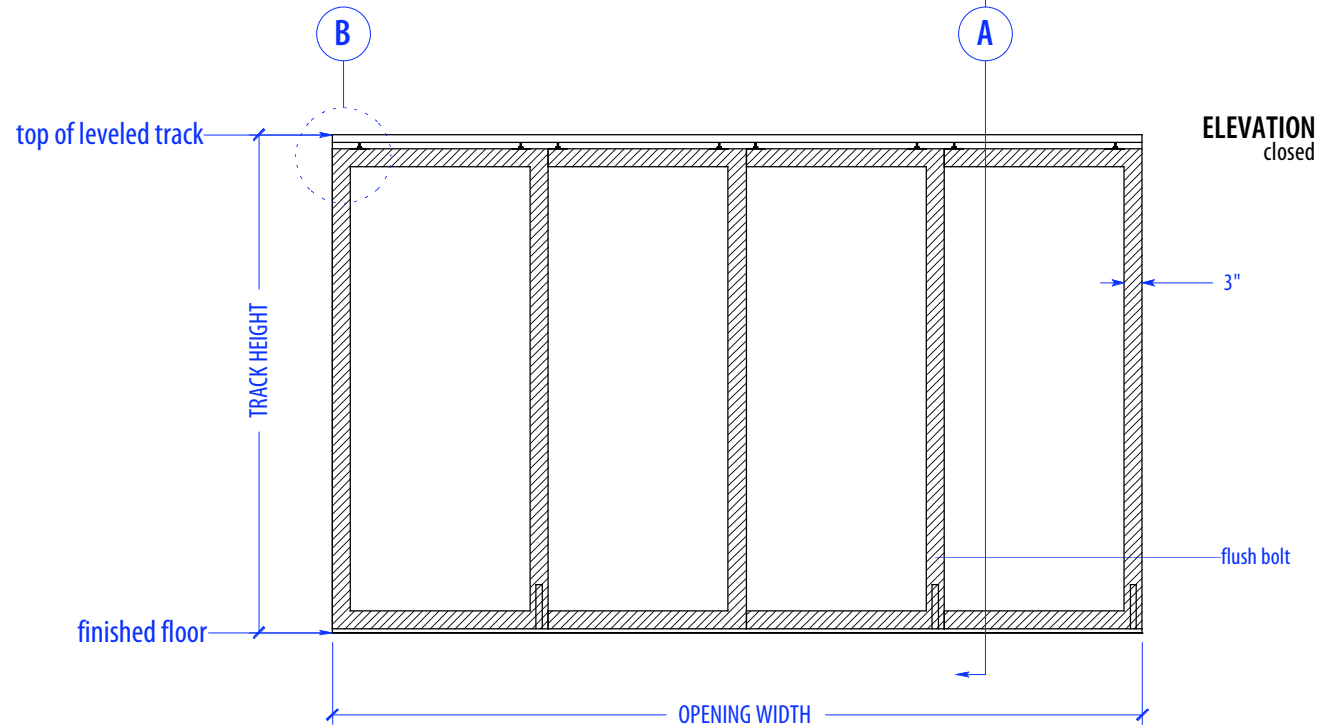

HEIGHTS		
Door	Standard Track Height	Low Profile Track Height
80"	83"	82 1/4"
92"	95"	94 1/4"
104"	107"	106 1/4"
116"	119"	118 1/4"

WIDTHS	
Door	Finished Opening
36"	135"
41"	155"
46"	175"

NOTE: each panel weighs approx. 75-110 lbs.  
Secure tracks to blocking accordingly

## SECTION A

NOTE: each panel weighs approx. 75-110 lbs.  
Secure tracks to blocking accordingly