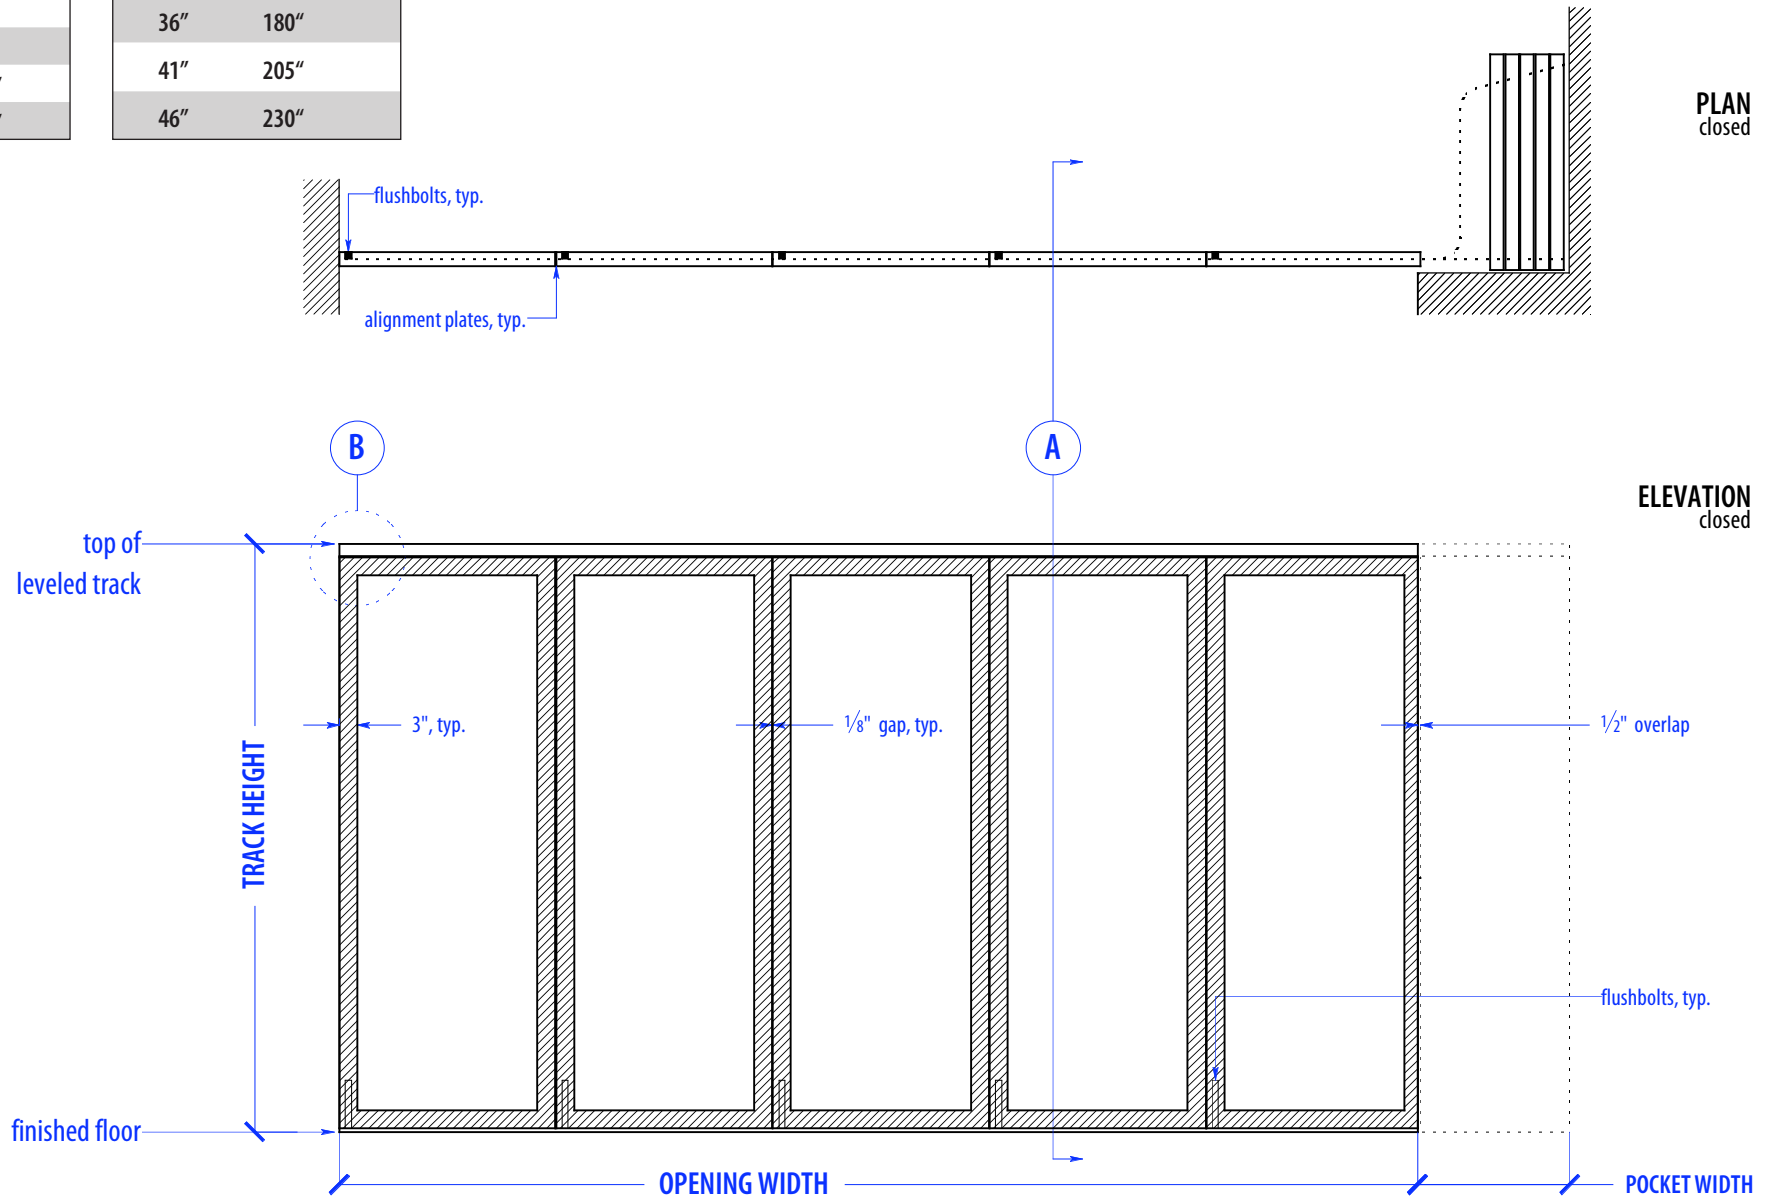

HEIGHTS	
Door	Track Height
80"	82 7/8"
92"	94 7/8"
104"	106 7/8"
116"	118 7/8"

WIDTHS	
Door	Finished Opening
36"	180"
41"	205"
46"	230"

SECTION A

NOTE: each panel weighs approx.
75-110 lbs. Secure tracks to
blocking accordingly

DETAIL B