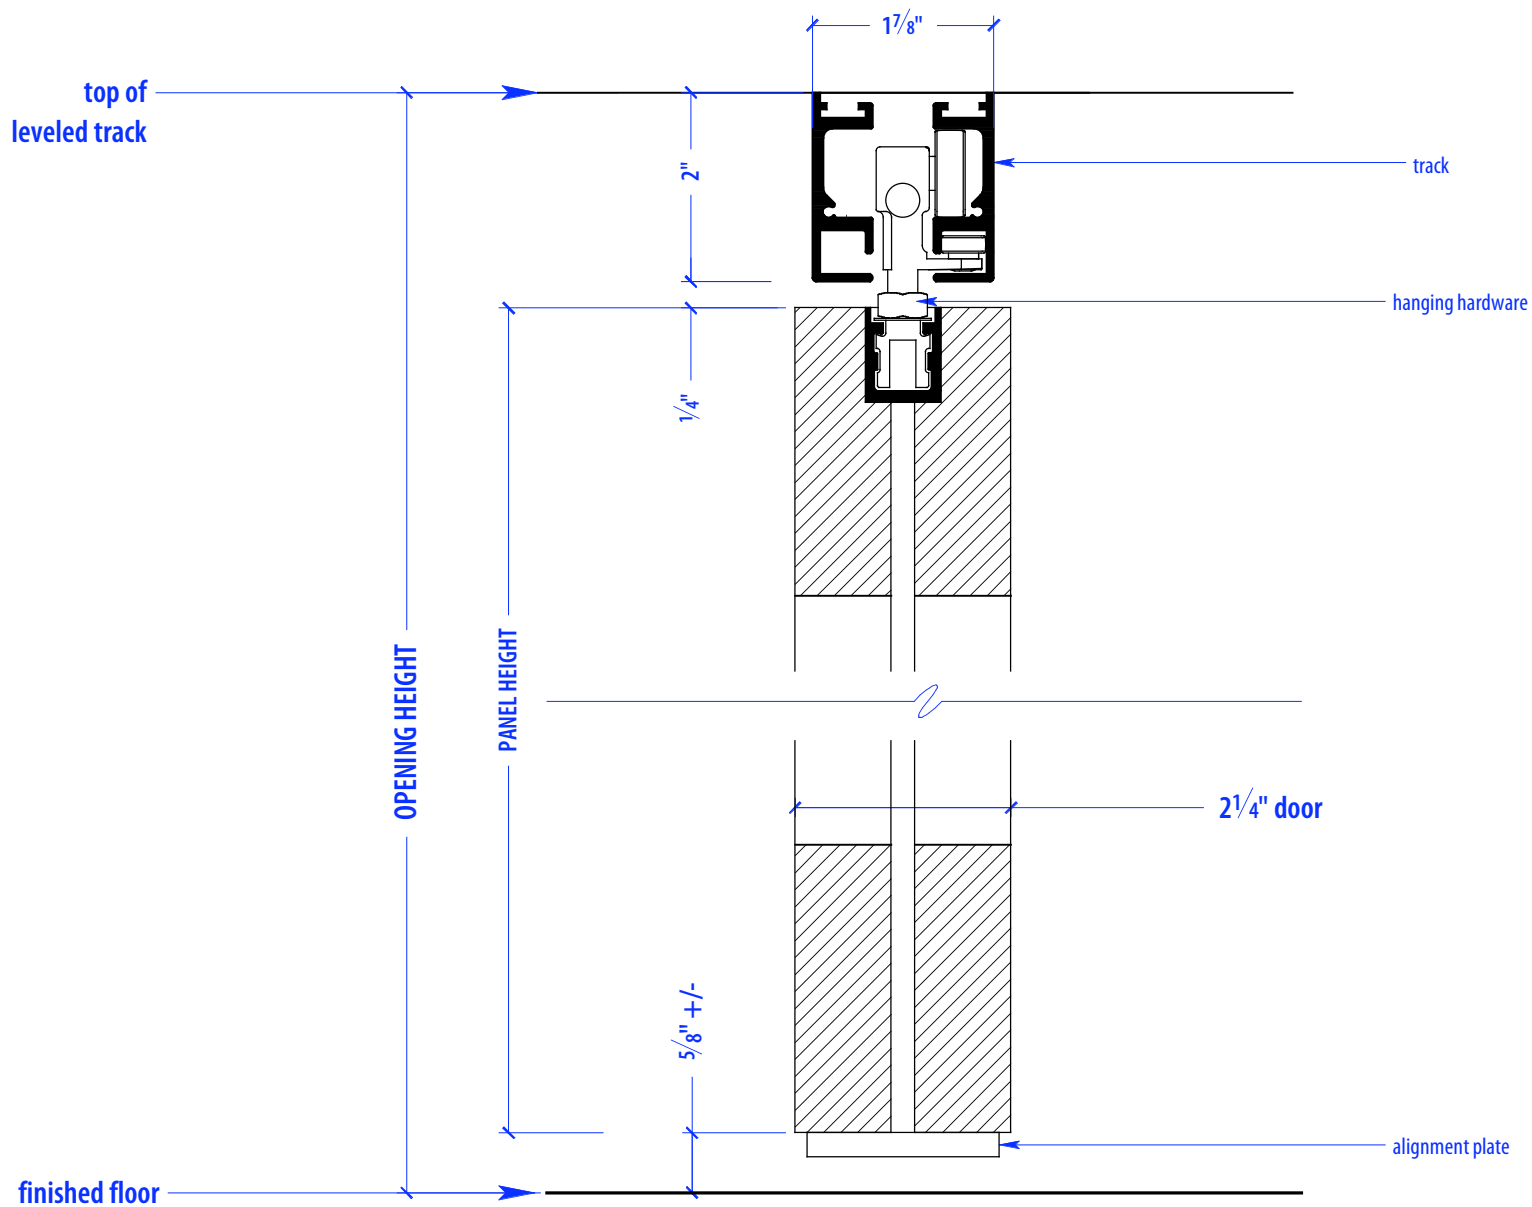

HEIGHTS	
Door	Track Height
80"	82 7/8"
92"	94 7/8"
104"	106 7/8"
116"	118 7/8"

WIDTHS	
Door	Finished Opening
36"	180"
41"	205"
46"	230"

SECTION A

NOTE: each panel weighs approx.
75-110 lbs. Secure tracks to
blocking accordingly

DETAIL B