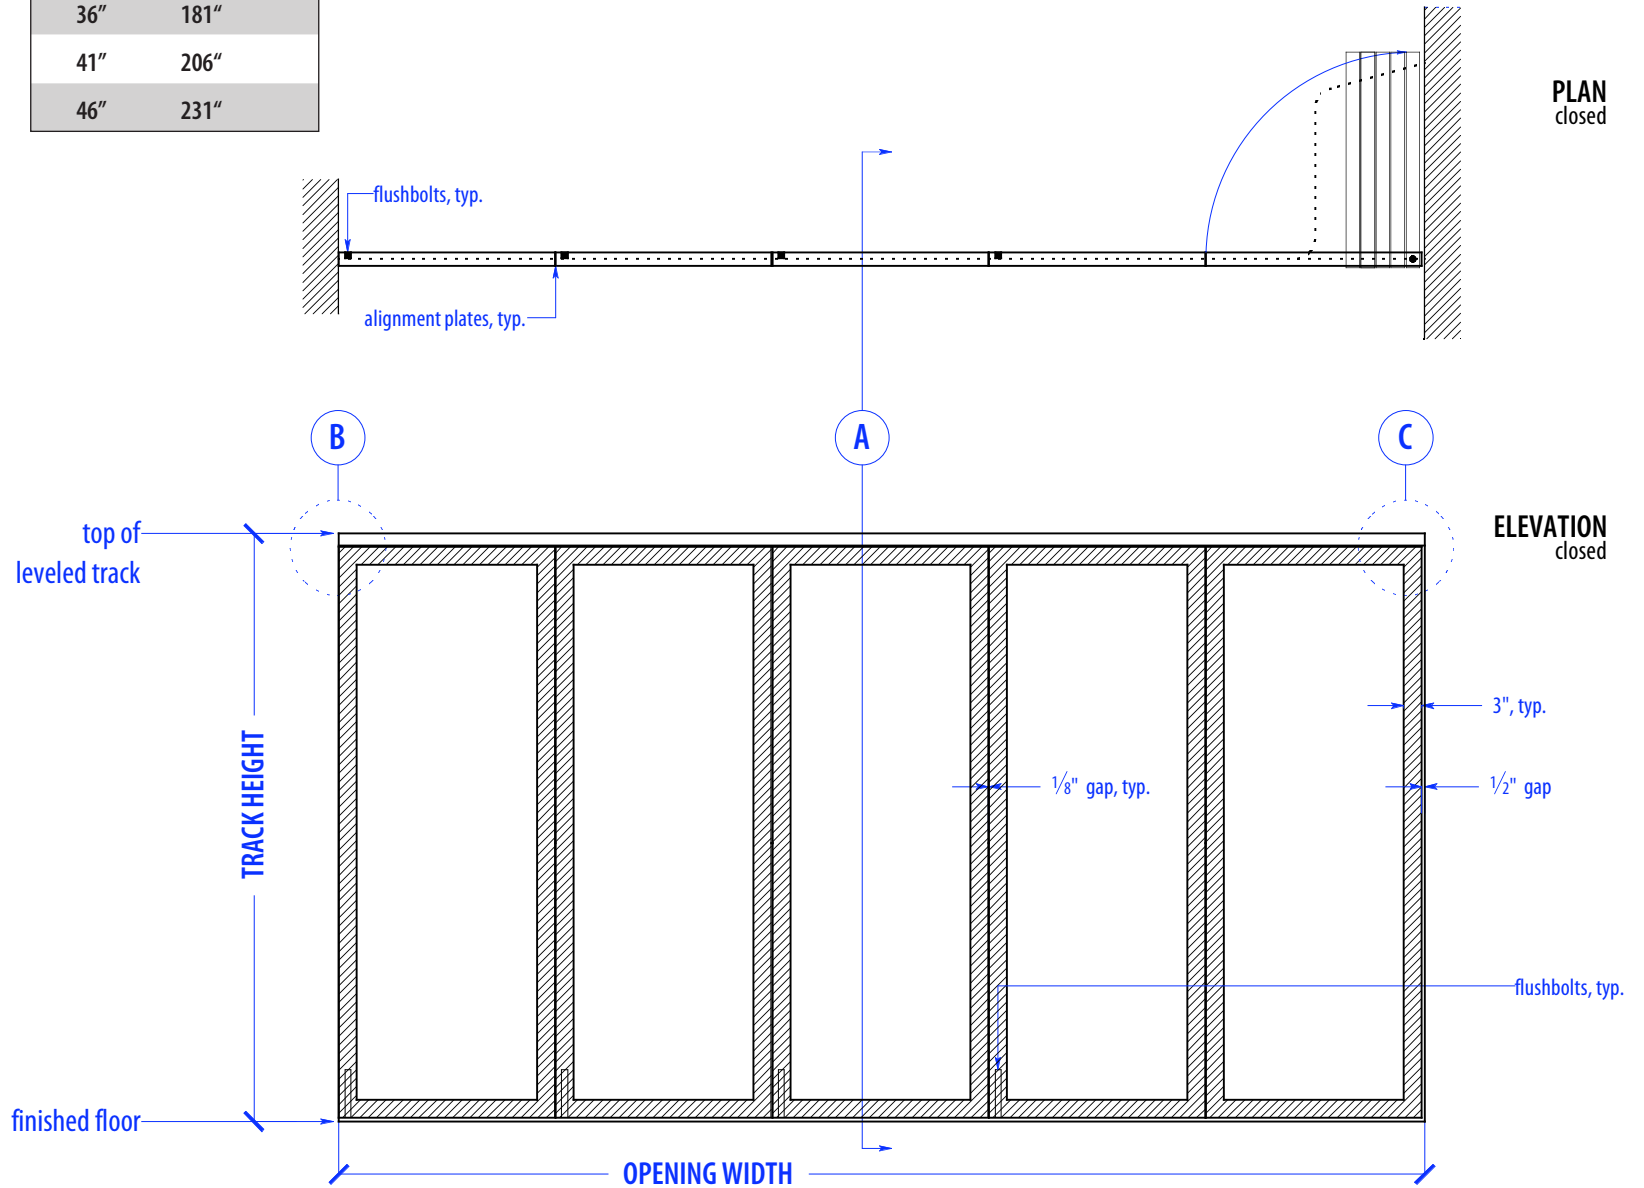

SS PE4/PV1

HEIGHTS	
Door	Track Height
80"	83"
92"	95"
104"	107"
116"	119"

WIDTHS	
Door	Finished Opening
36"	181"
41"	206"
46"	231"

SECTION A

NOTE: each panel weighs approx.
75-110 lbs. Secure tracks to
blocking accordingly

DETAIL B

DETAIL C

PLAN VIEW PIVOT DETAIL

OPERATION OVERVIEW

©2010 RAYDOOR

SSPE / PV

SCALE: $\frac{3}{8}'' = 1'0''$