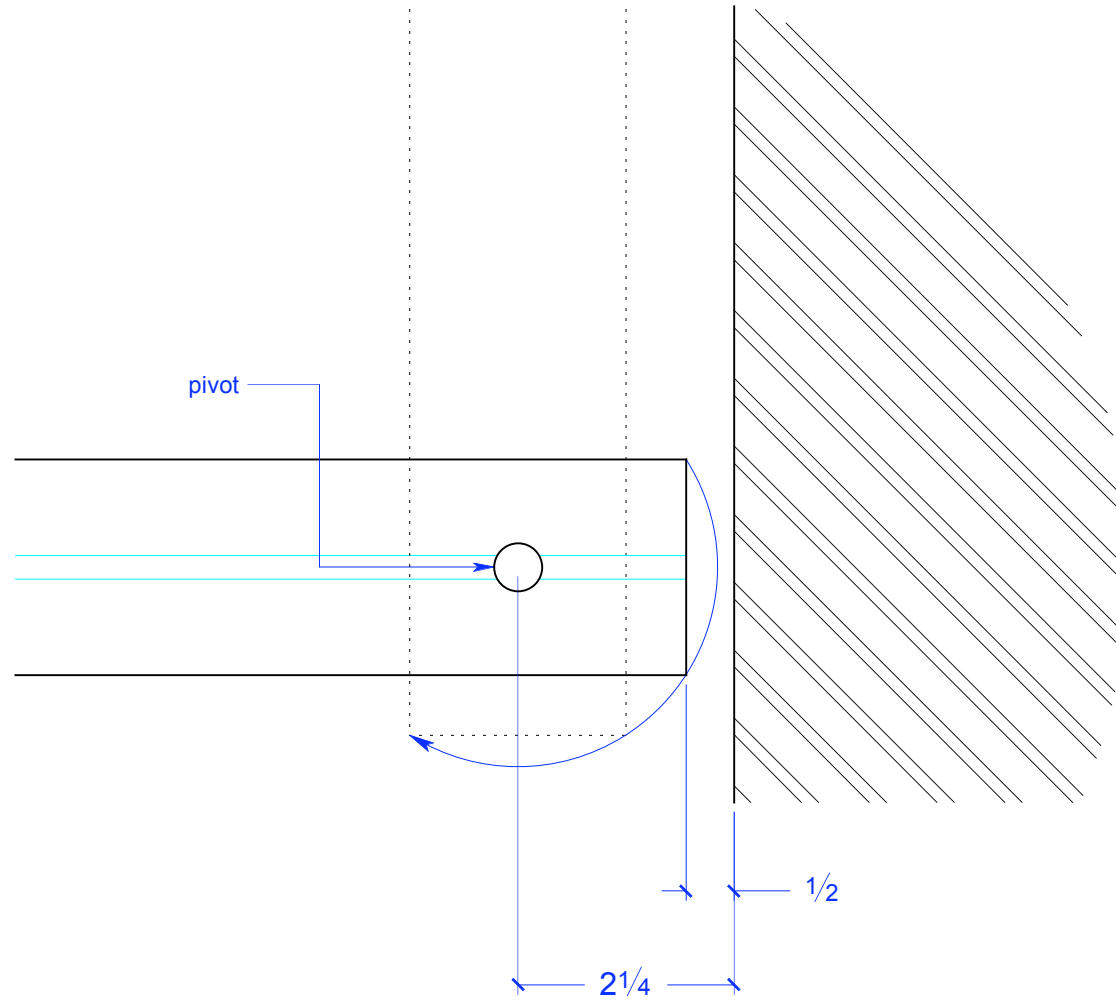

SS PE4/PV1

HEIGHTS	
Door	Track Height
80"	83"
92"	95"
104"	107"
116"	119"

WIDTHS	
Door	Finished Opening
36"	181"
41"	206"
46"	231"

SECTION A

NOTE: each panel weighs approx.
75-110 lbs. Secure tracks to
blocking accordingly

DETAIL B

DETAIL C

PLAN VIEW PIVOT DETAIL

OPERATION OVERVIEW

©2010 RAYDOOR

SSPE / PV

SCALE: $\frac{3}{8}'' = 1'0''$