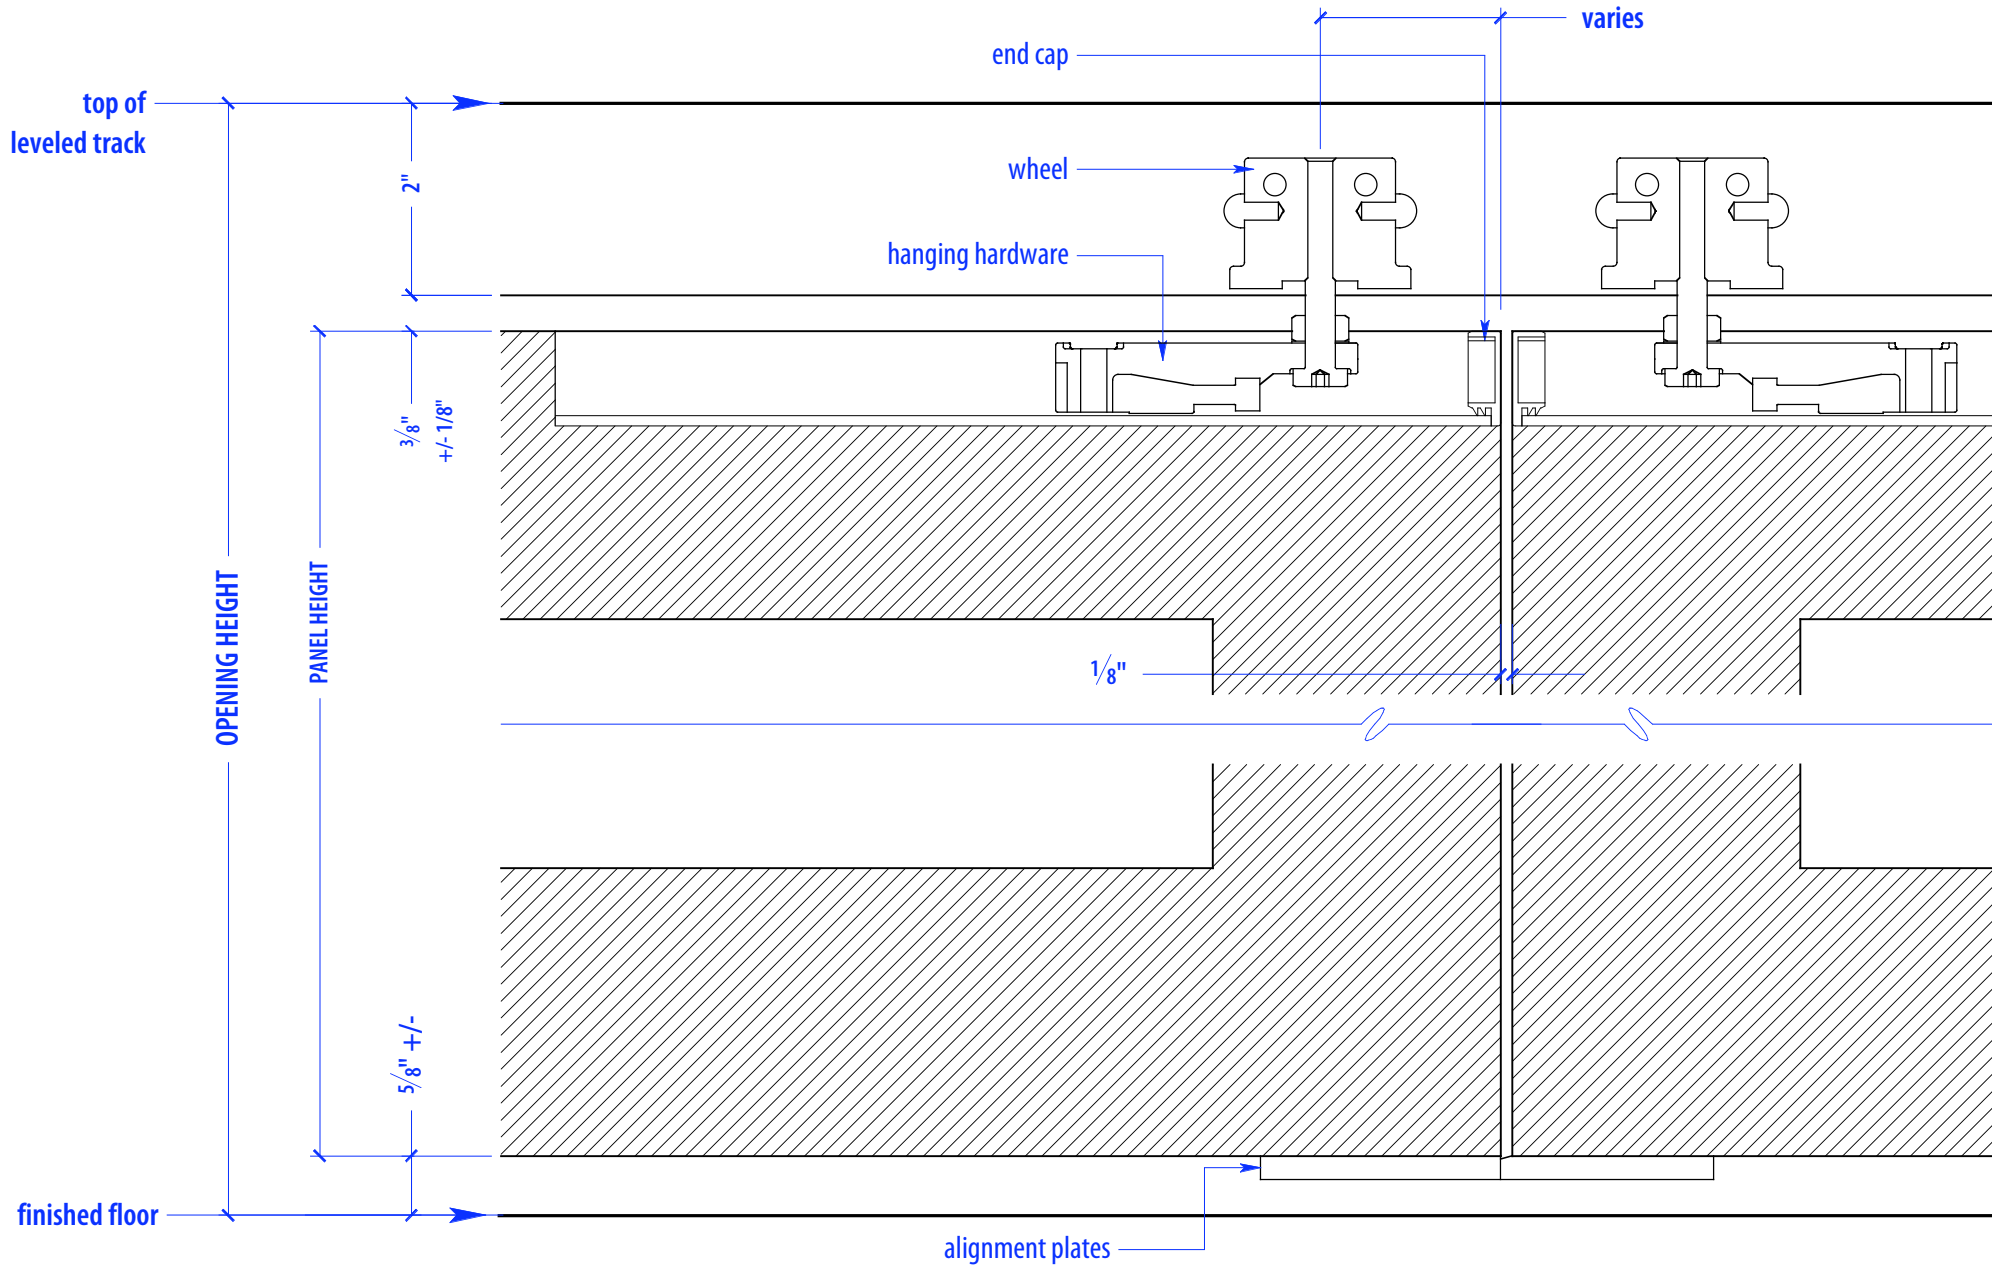

SS PE4/PV1

HEIGHTS	
Door	Track Height
80"	83"
92"	95"
104"	107"
116"	119"

WIDTHS	
Door	Finished Opening
36"	181"
41"	206"
46"	231"

SECTION A

NOTE: each panel weighs approx.
75-110 lbs. Secure tracks to
blocking accordingly

DETAIL B

DETAIL C

PLAN VIEW PIVOT DETAIL

OPERATION OVERVIEW

©2010 RAYDOOR

SSPE / PV

SCALE: $\frac{3}{8}'' = 1'0''$