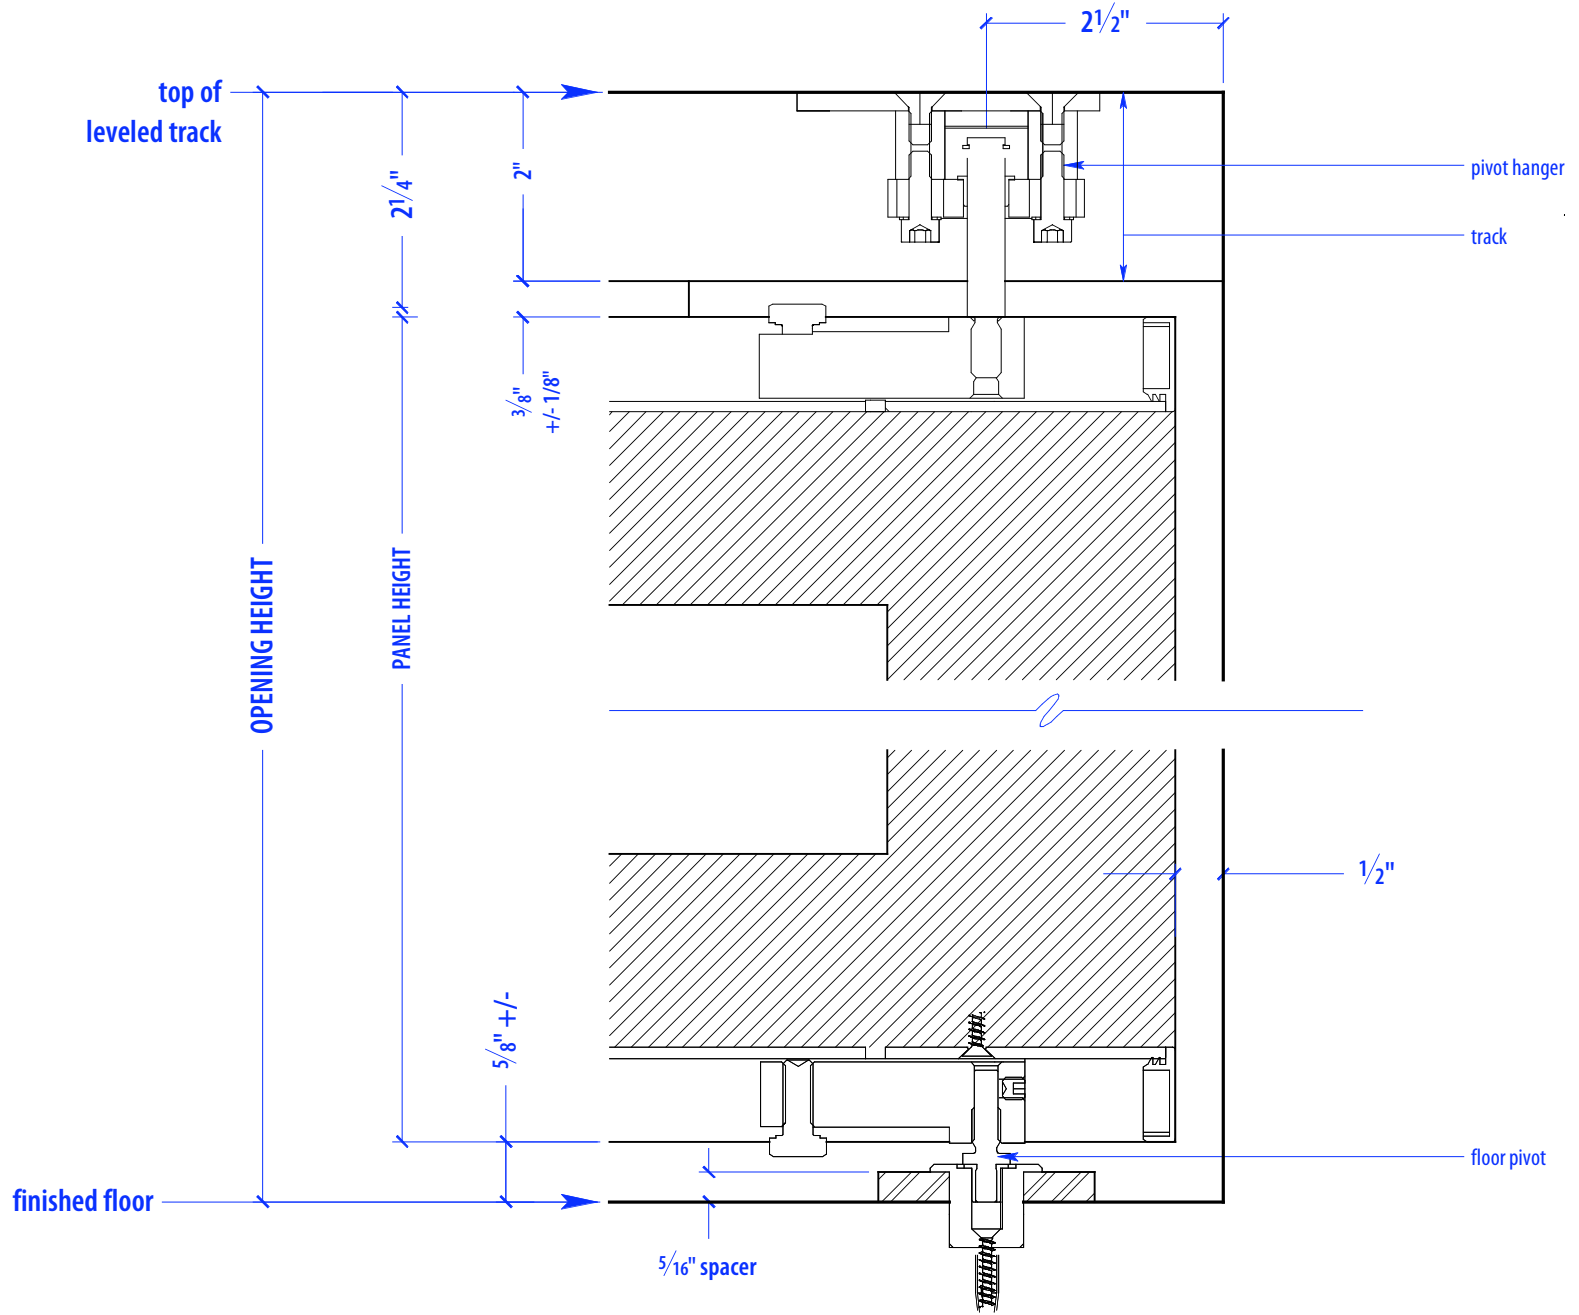

SS PE4/PV1

HEIGHTS	
Door	Track Height
80"	83"
92"	95"
104"	107"
116"	119"

WIDTHS	
Door	Finished Opening
36"	181"
41"	206"
46"	231"

SECTION A

NOTE: each panel weighs approx.
75-110 lbs. Secure tracks to
blocking accordingly

DETAIL B

DETAIL C

PLAN VIEW PIVOT DETAIL

OPERATION OVERVIEW

©2010 RAYDOOR

SSPE / PV

SCALE: $\frac{3}{8}'' = 1'0''$