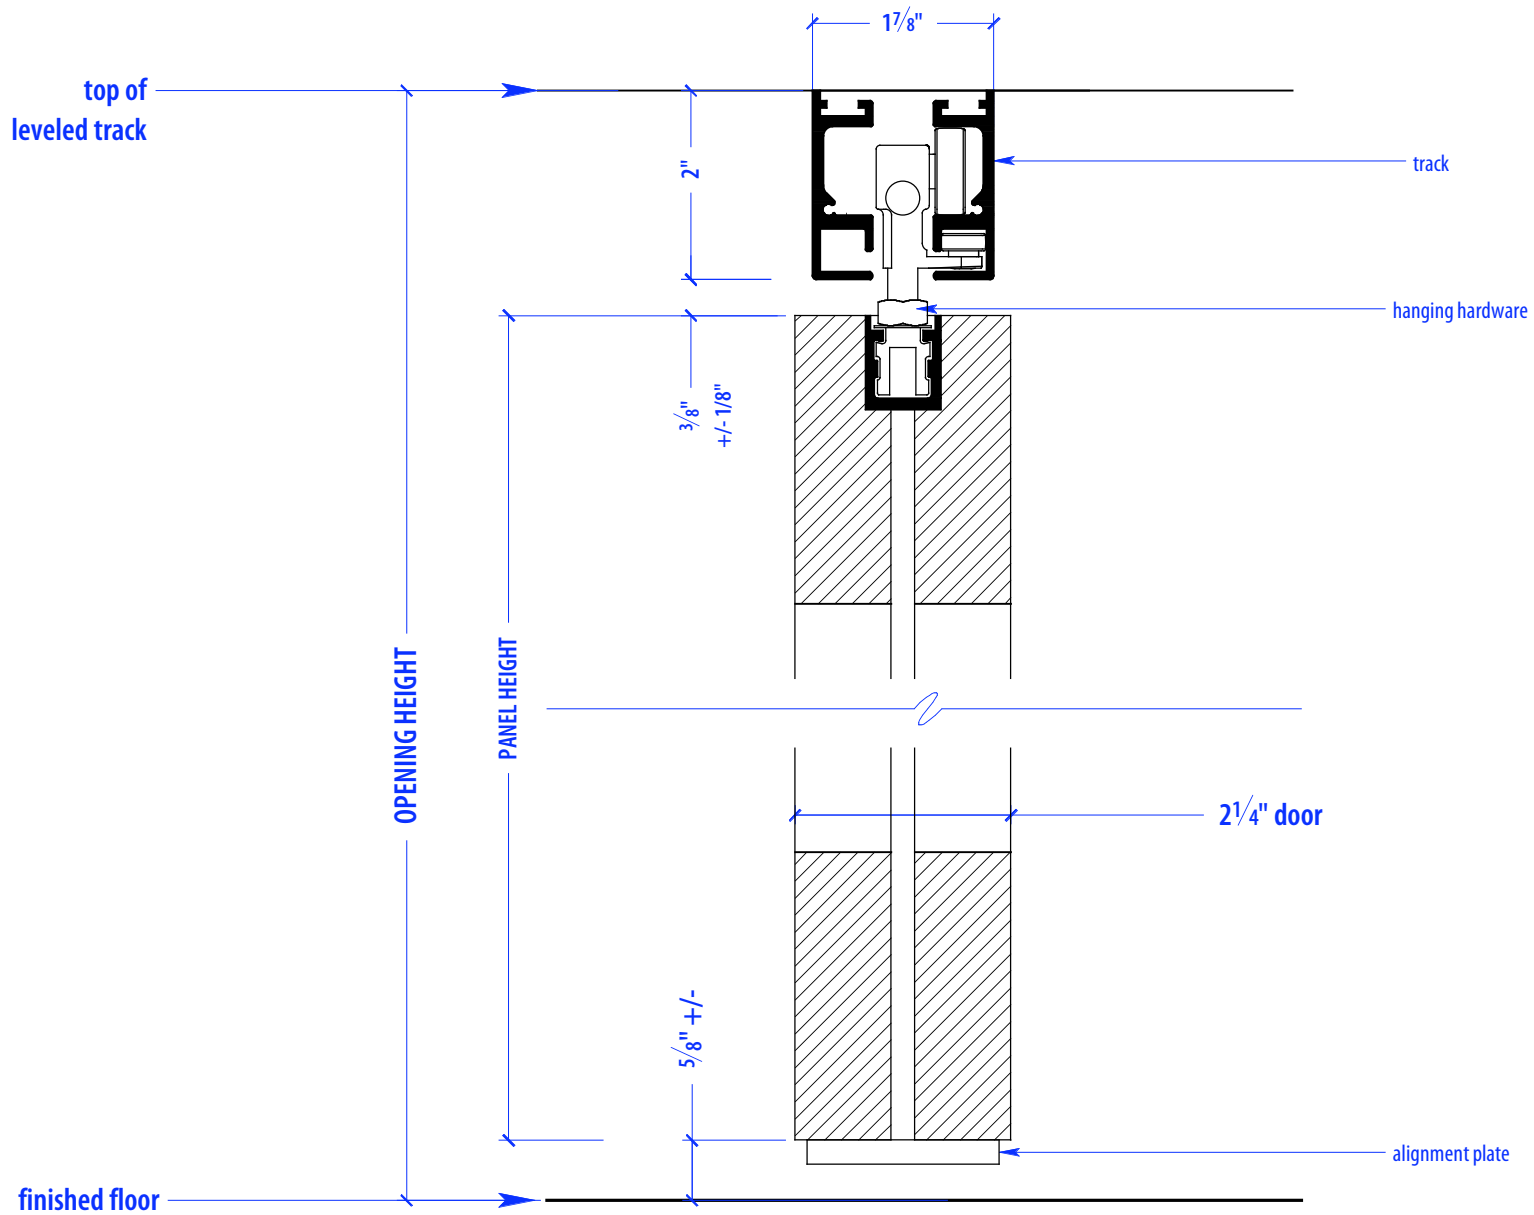

SS PE4/PV1

HEIGHTS	
Door	Track Height
80"	83"
92"	95"
104"	107"
116"	119"

WIDTHS	
Door	Finished Opening
36"	181"
41"	206"
46"	231"

SECTION A

NOTE: each panel weighs approx.
75-110 lbs. Secure tracks to
blocking accordingly

DETAIL B

DETAIL C

PLAN VIEW PIVOT DETAIL

OPERATION OVERVIEW

©2010 RAYDOOR

SSPE / PV

SCALE: $\frac{3}{8}'' = 1'0''$