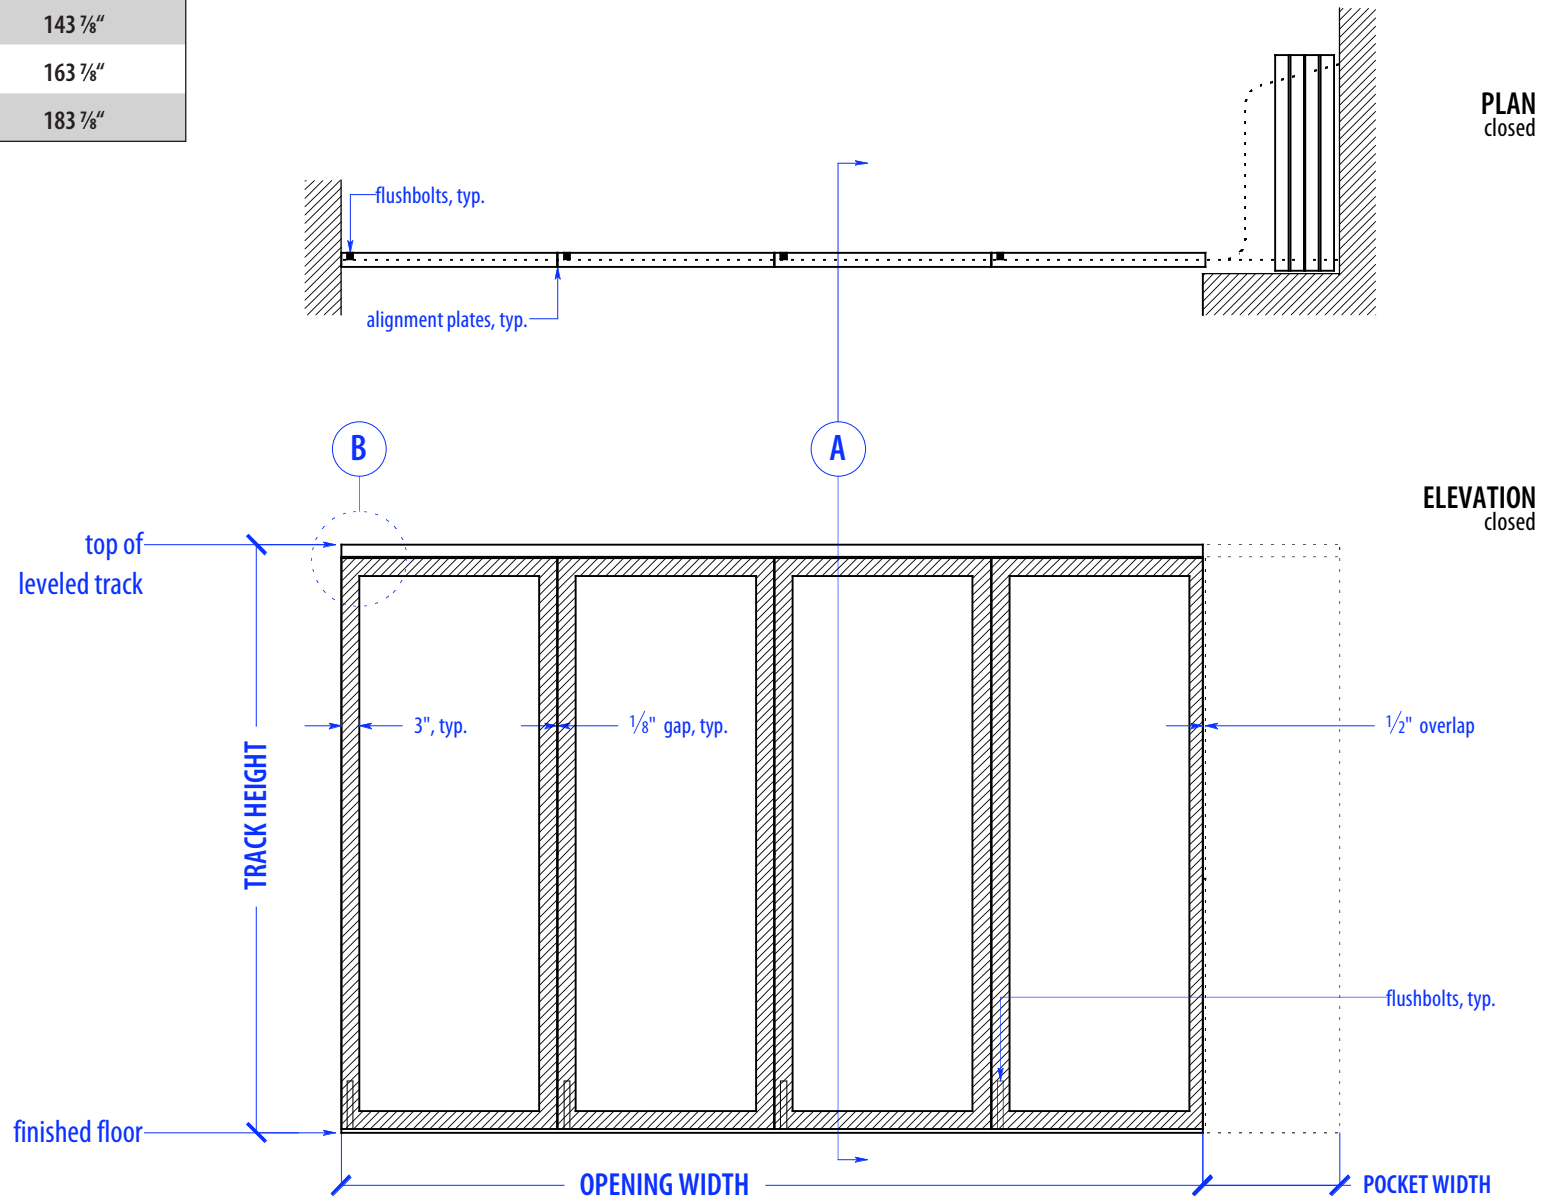

HEIGHTS	
Door	Track Height
80"	82 7/8"
92"	94 7/8"
104"	106 7/8"
116"	118 7/8"

WIDTHS	
Door	Finished Opening
36"	143 7/8"
41"	163 7/8"
46"	183 7/8"

SECTION A

NOTE: each panel weighs approx.
75-110 lbs. Secure tracks to
blocking accordingly

DETAIL B