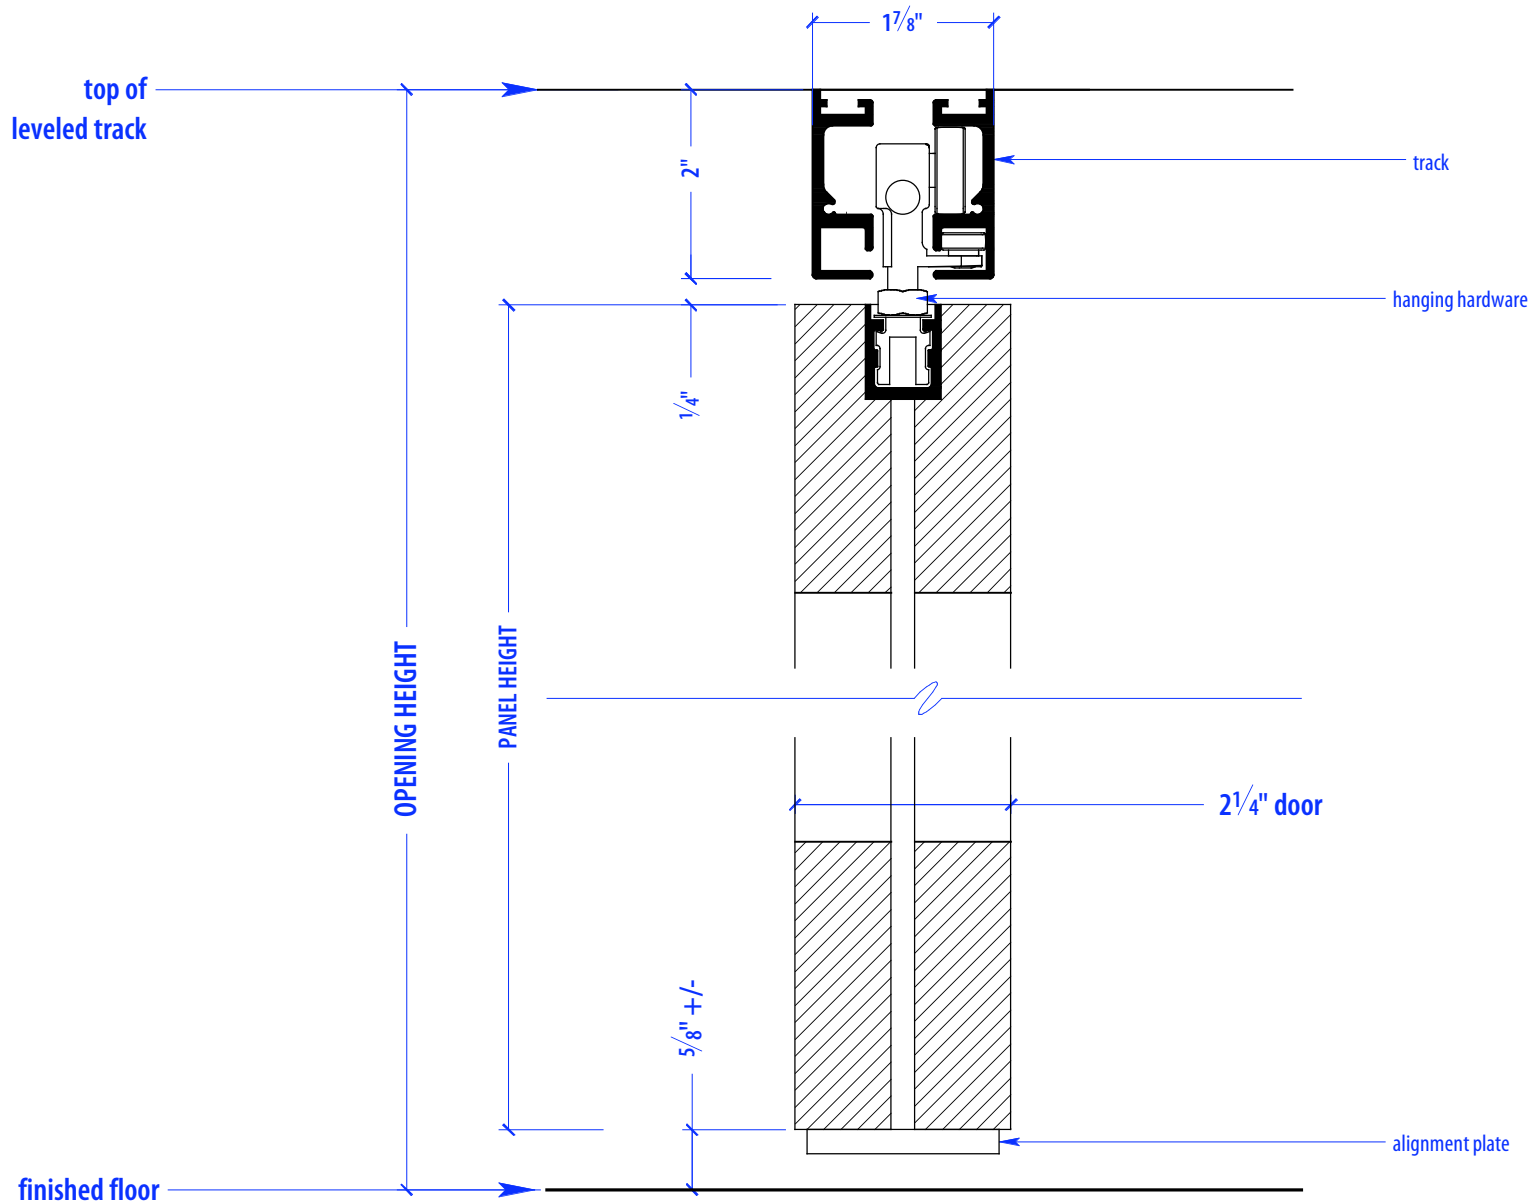

HEIGHTS	
Door	Track Height
80"	82 7/8"
92"	94 7/8"
104"	106 7/8"
116"	118 7/8"

WIDTHS	
Door	Finished Opening
36"	143 7/8"
41"	163 7/8"
46"	183 7/8"

SECTION A

NOTE: each panel weighs approx.
75-110 lbs. Secure tracks to
blocking accordingly

DETAIL B