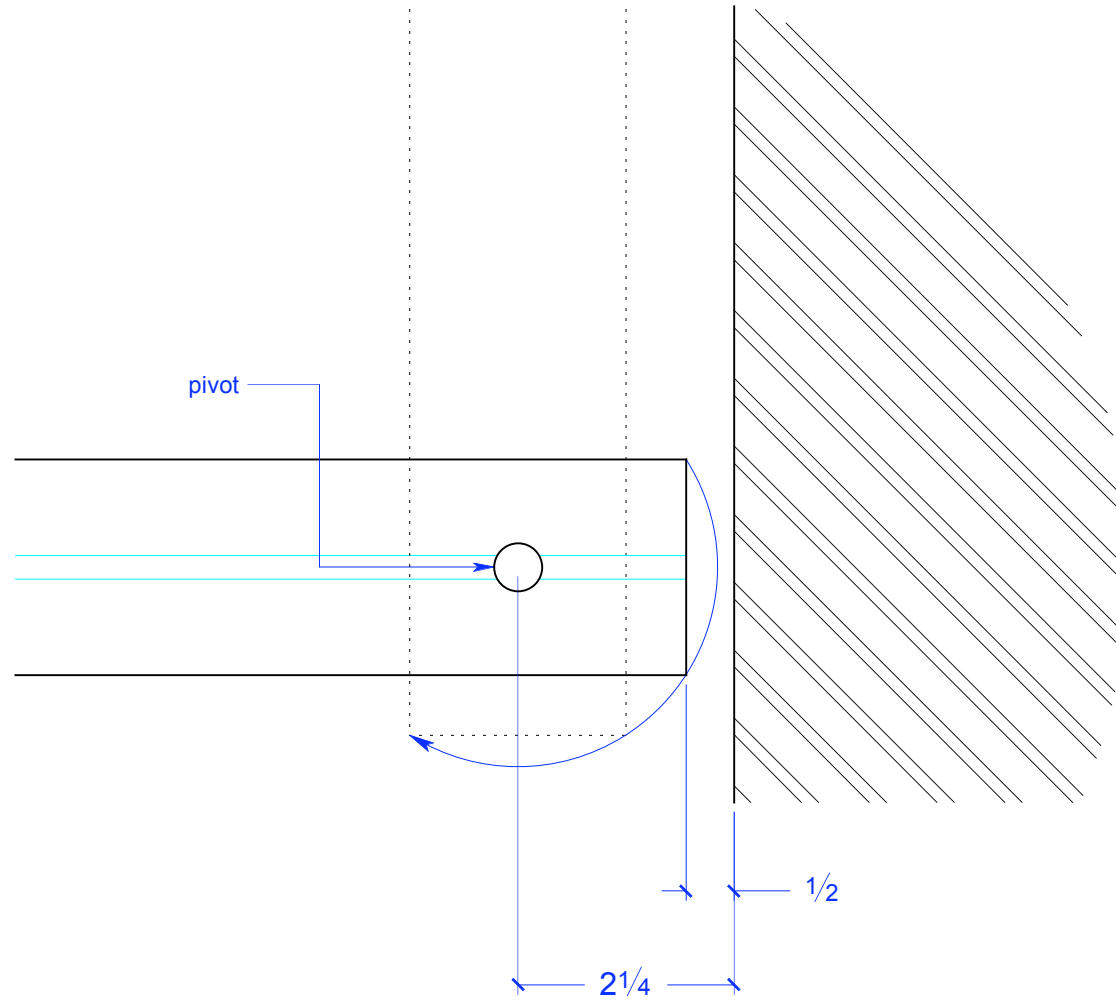

# SS PE3/PV1

HEIGHTS	
Door	Track Height
80"	83"
92"	95"
104"	107"
116"	119"

WIDTHS	
Door	Finished Opening
36"	144 7/8"
41"	164 7/8"
46"	184 7/8"

## SECTION A

NOTE: each panel weighs approx.  
75-110 lbs. Secure tracks to  
blocking accordingly

## DETAIL C

PLAN VIEW PIVOT DETAIL

# OPERATION OVERVIEW

©2010 RAYDOOR

SSPE / PV

SCALE:  $\frac{3}{8}'' = 1'0''$