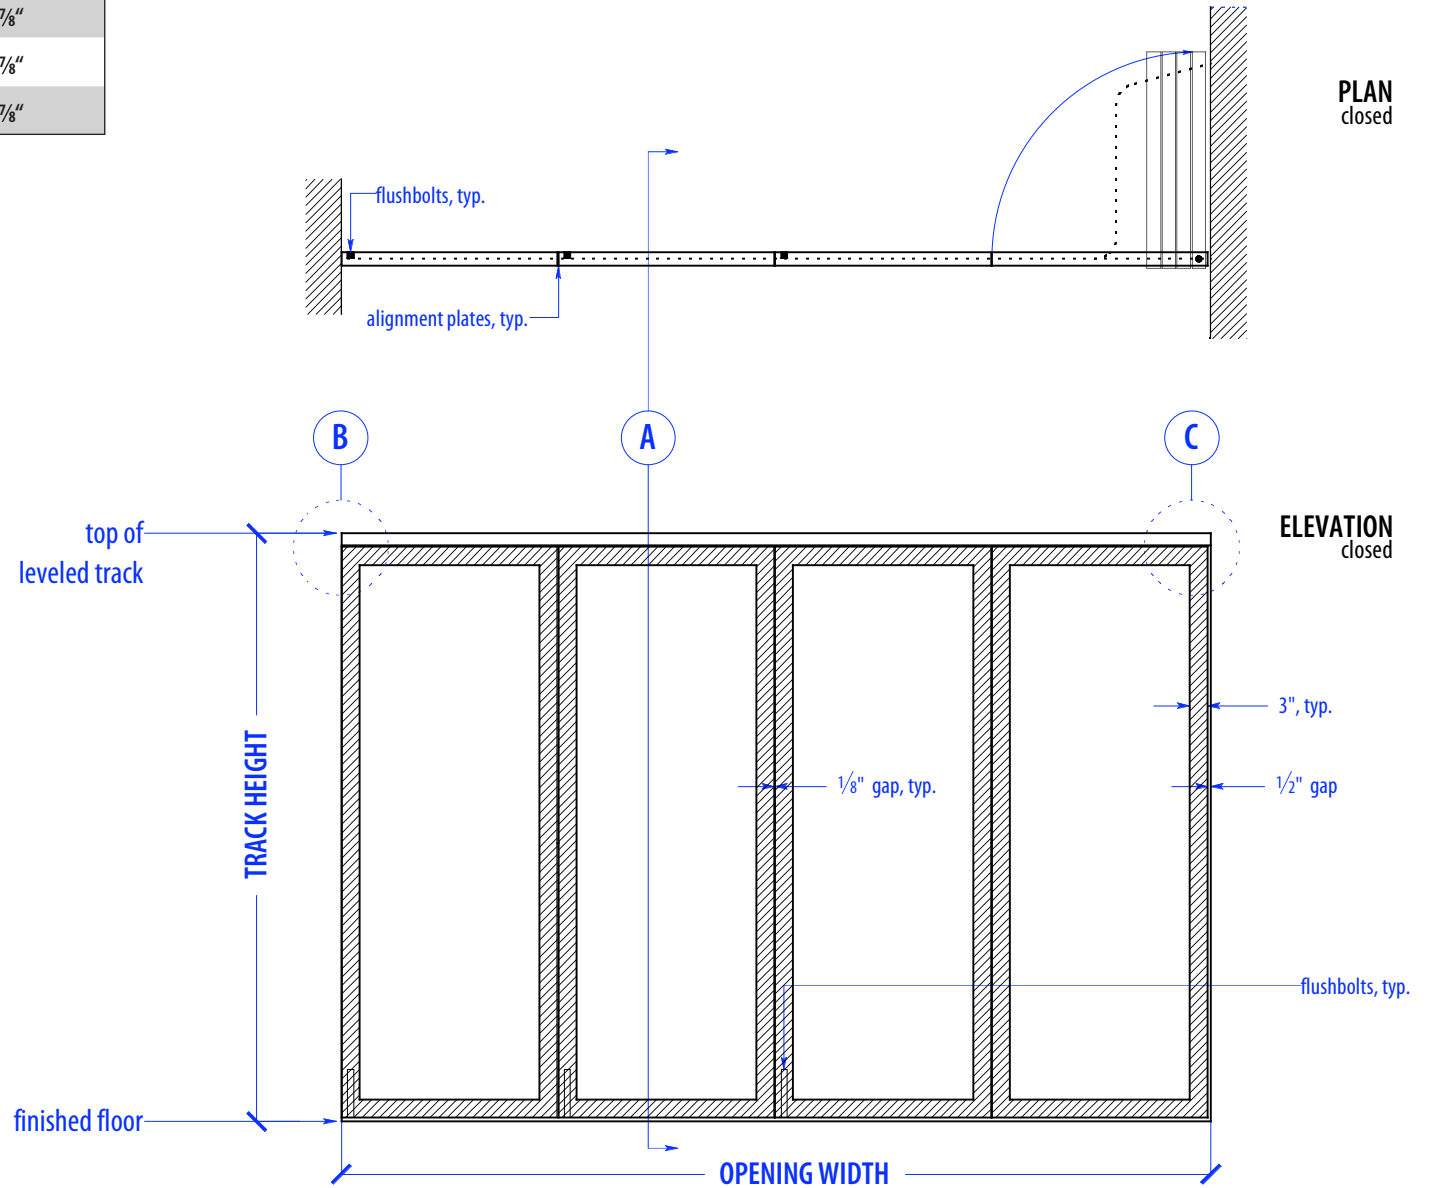

# SS PE3/PV1

HEIGHTS	
Door	Track Height
80"	83"
92"	95"
104"	107"
116"	119"

WIDTHS	
Door	Finished Opening
36"	144 7/8"
41"	164 7/8"
46"	184 7/8"

## SECTION A

NOTE: each panel weighs approx.  
75-110 lbs. Secure tracks to  
blocking accordingly

## DETAIL C

PLAN VIEW PIVOT DETAIL

# OPERATION OVERVIEW

©2010 RAYDOOR

SSPE / PV

SCALE:  $\frac{3}{8}'' = 1'0''$