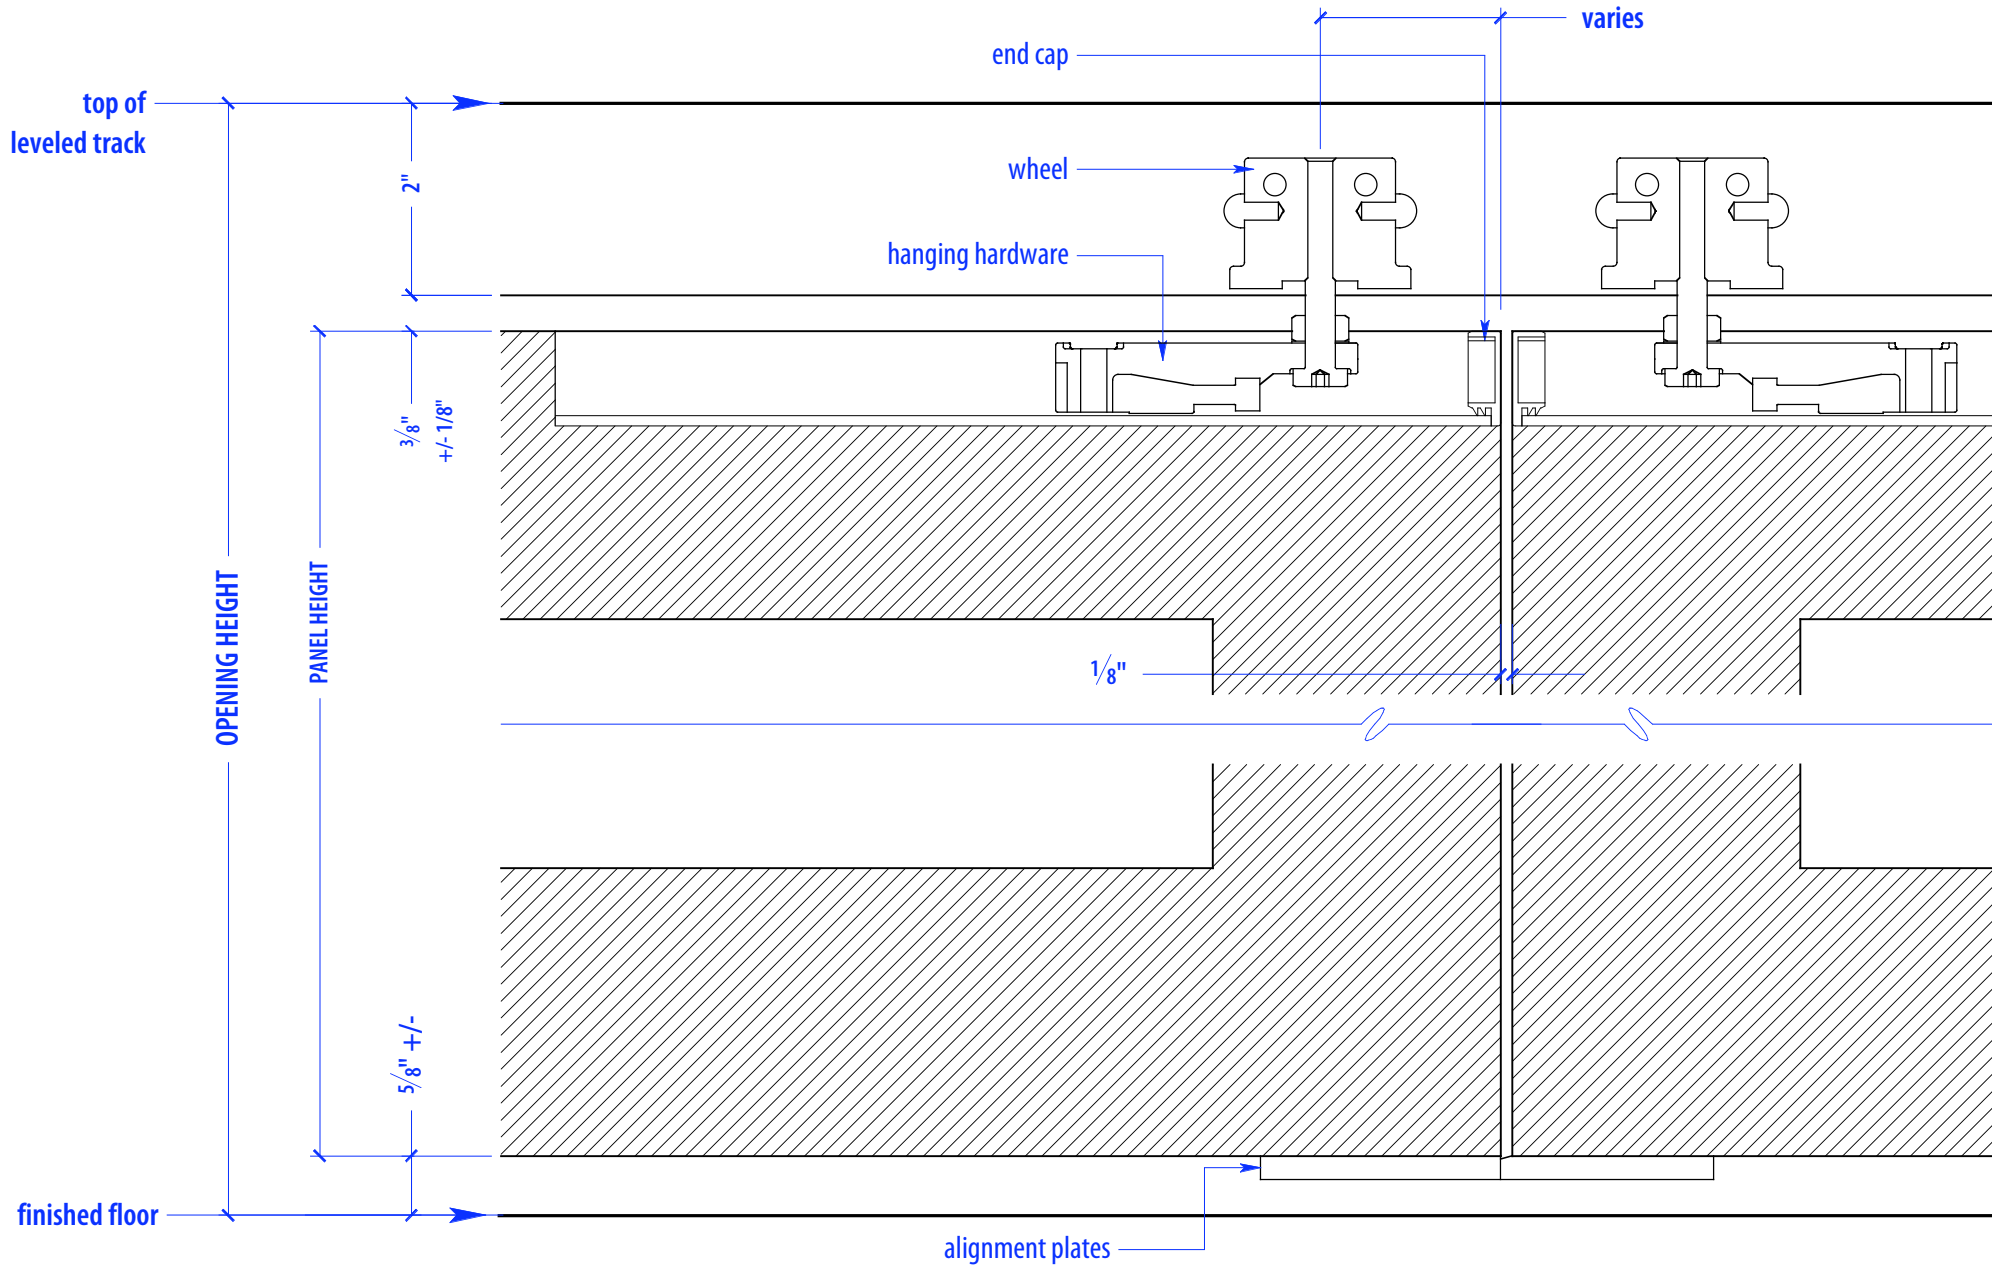

# SS PE3/PV1

HEIGHTS	
Door	Track Height
80"	83"
92"	95"
104"	107"
116"	119"

WIDTHS	
Door	Finished Opening
36"	144 7/8"
41"	164 7/8"
46"	184 7/8"

## SECTION A

NOTE: each panel weighs approx.  
75-110 lbs. Secure tracks to  
blocking accordingly

## DETAIL C

PLAN VIEW PIVOT DETAIL

# OPERATION OVERVIEW

©2010 RAYDOOR

SSPE / PV

SCALE:  $\frac{3}{8}'' = 1'0''$