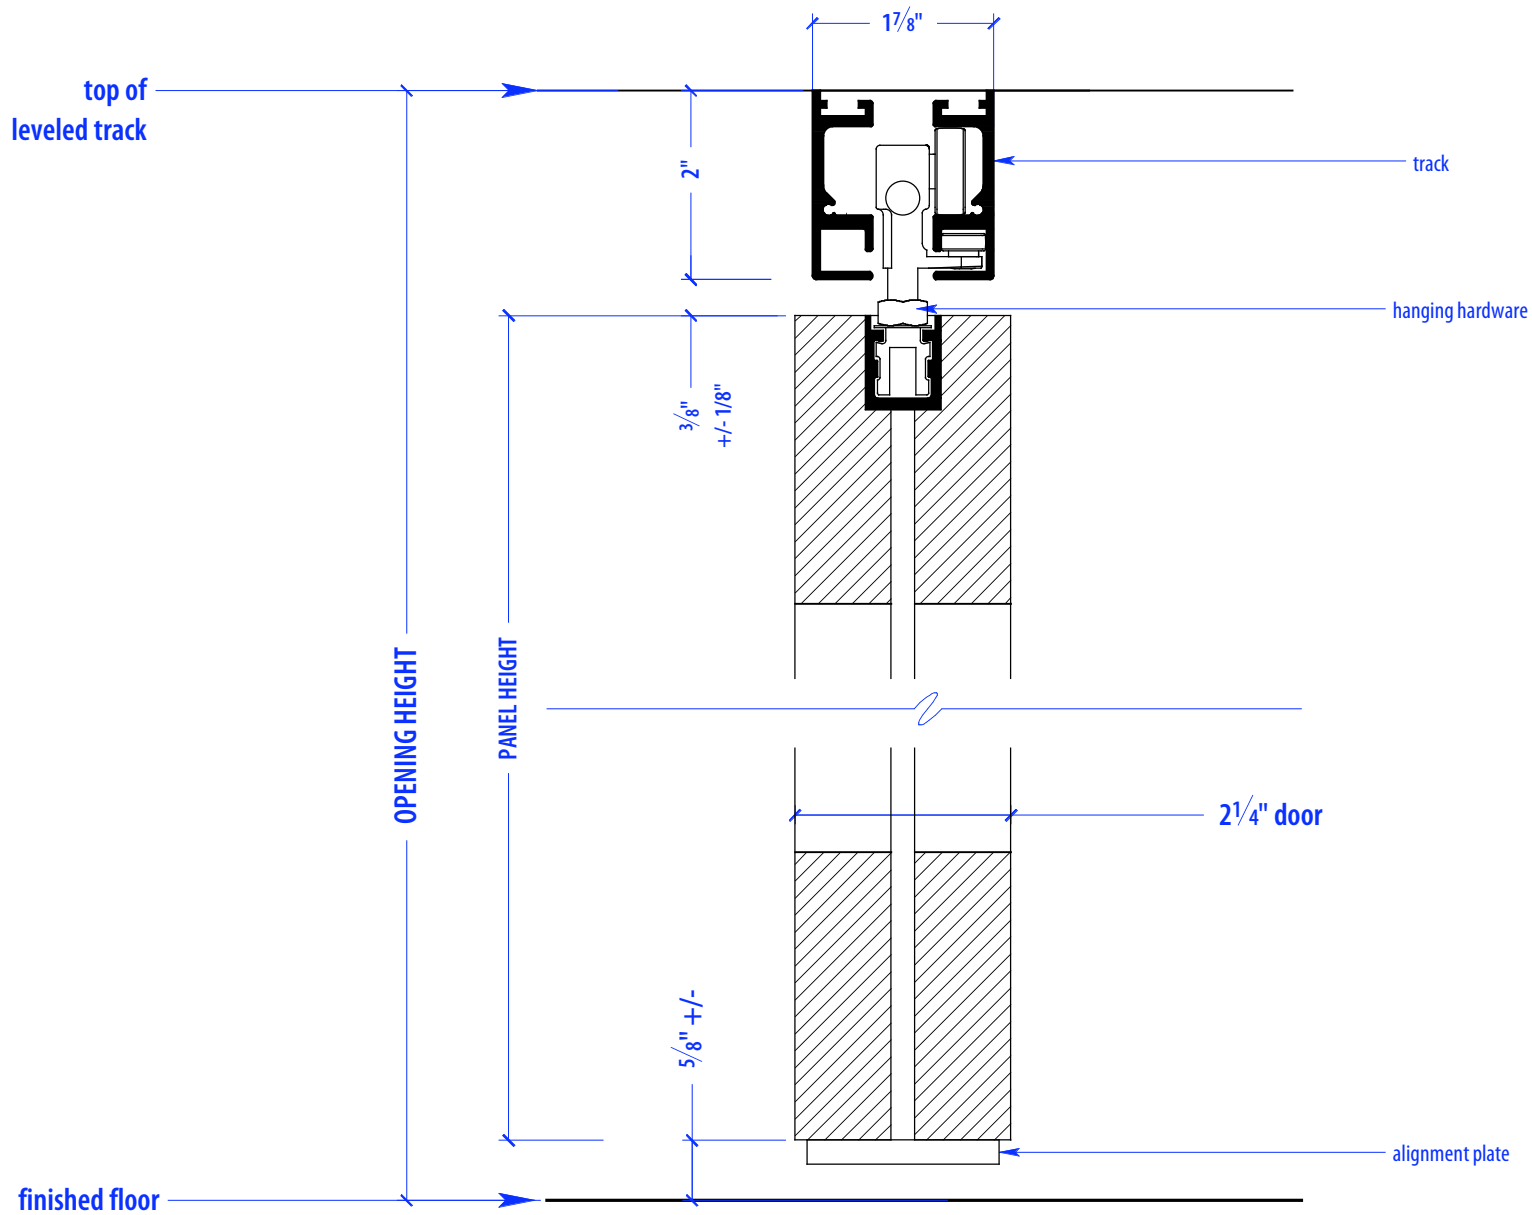

# SS PE3/PV1

HEIGHTS	
Door	Track Height
80"	83"
92"	95"
104"	107"
116"	119"

WIDTHS	
Door	Finished Opening
36"	144 7/8"
41"	164 7/8"
46"	184 7/8"

## SECTION A

NOTE: each panel weighs approx.  
75-110 lbs. Secure tracks to  
blocking accordingly

## DETAIL C

PLAN VIEW PIVOT DETAIL

# OPERATION OVERVIEW

©2010 RAYDOOR

SSPE / PV

SCALE:  $\frac{3}{8}'' = 1'0''$