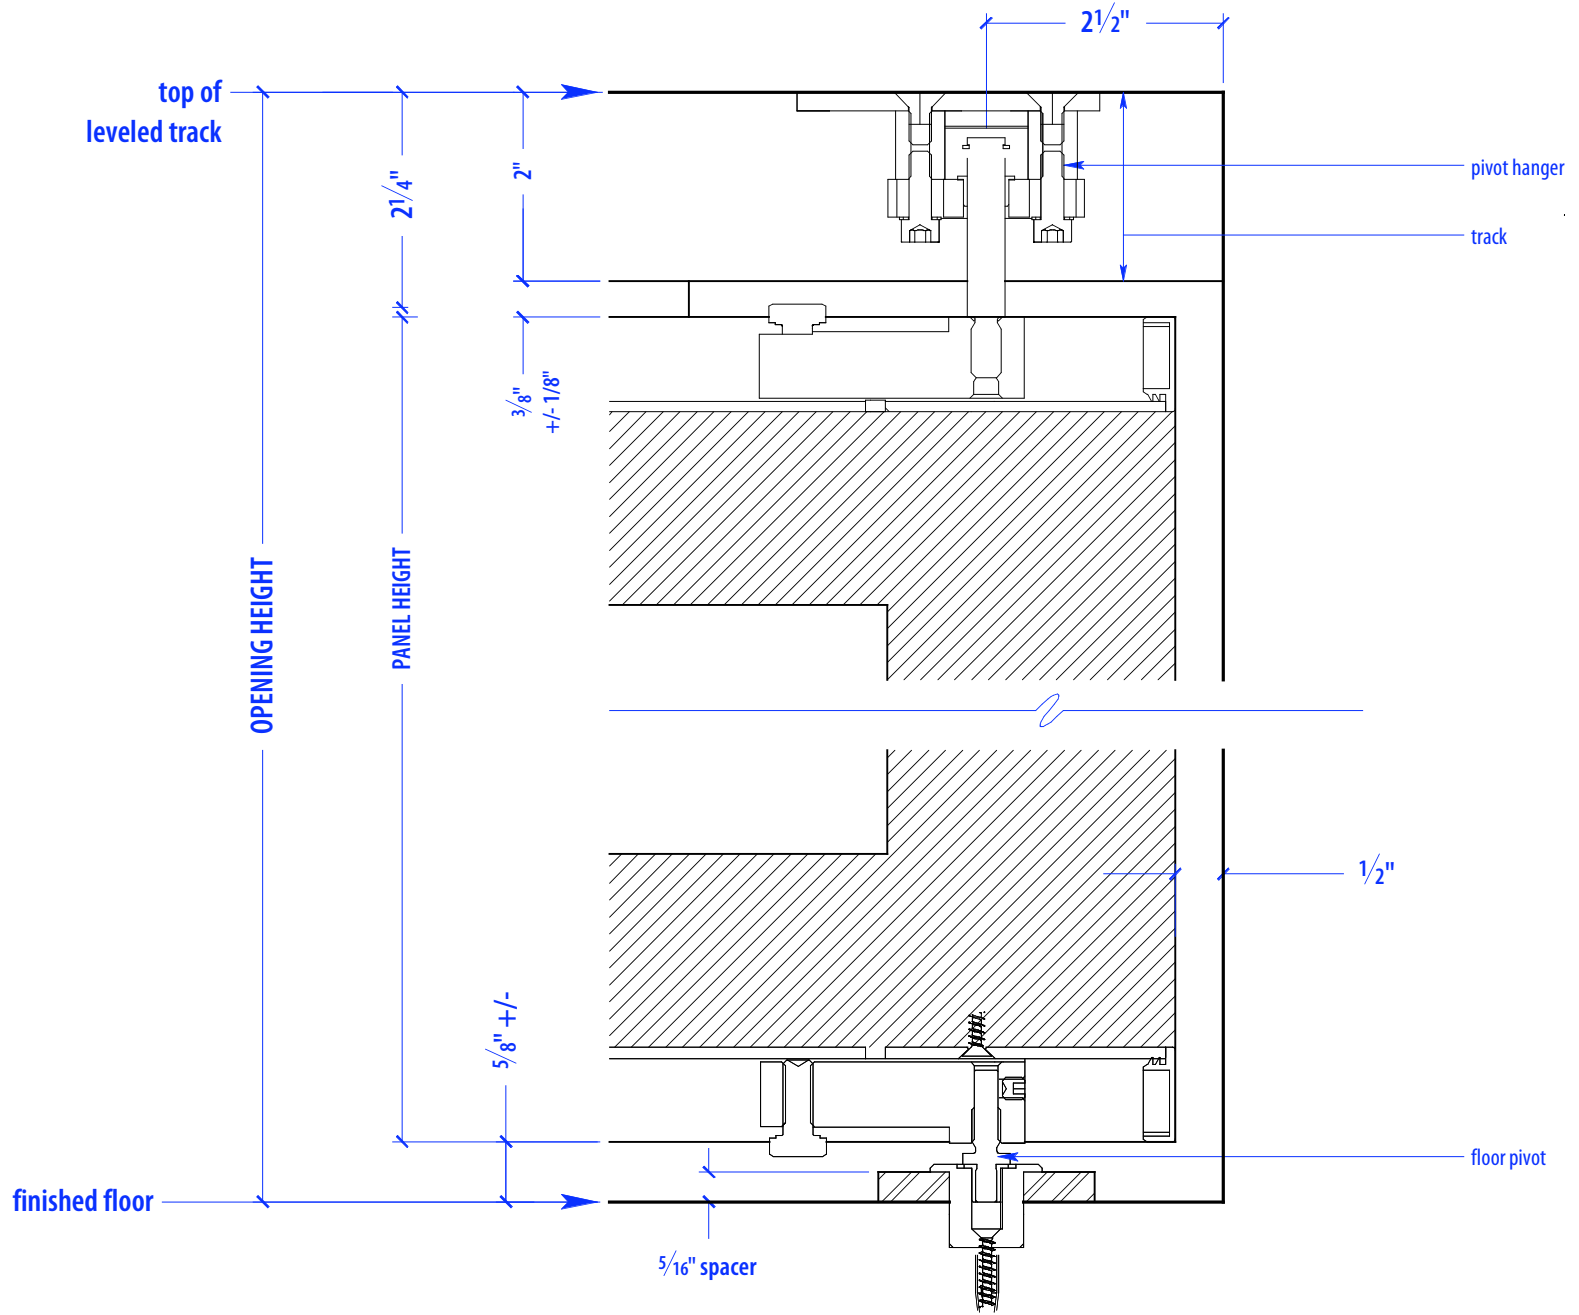

# SS PE3/PV1

HEIGHTS	
Door	Track Height
80"	83"
92"	95"
104"	107"
116"	119"

WIDTHS	
Door	Finished Opening
36"	144 7/8"
41"	164 7/8"
46"	184 7/8"

## SECTION A

NOTE: each panel weighs approx.  
75-110 lbs. Secure tracks to  
blocking accordingly

## DETAIL C

PLAN VIEW PIVOT DETAIL

# OPERATION OVERVIEW

©2010 RAYDOOR

SSPE / PV

SCALE:  $\frac{3}{8}'' = 1'0''$