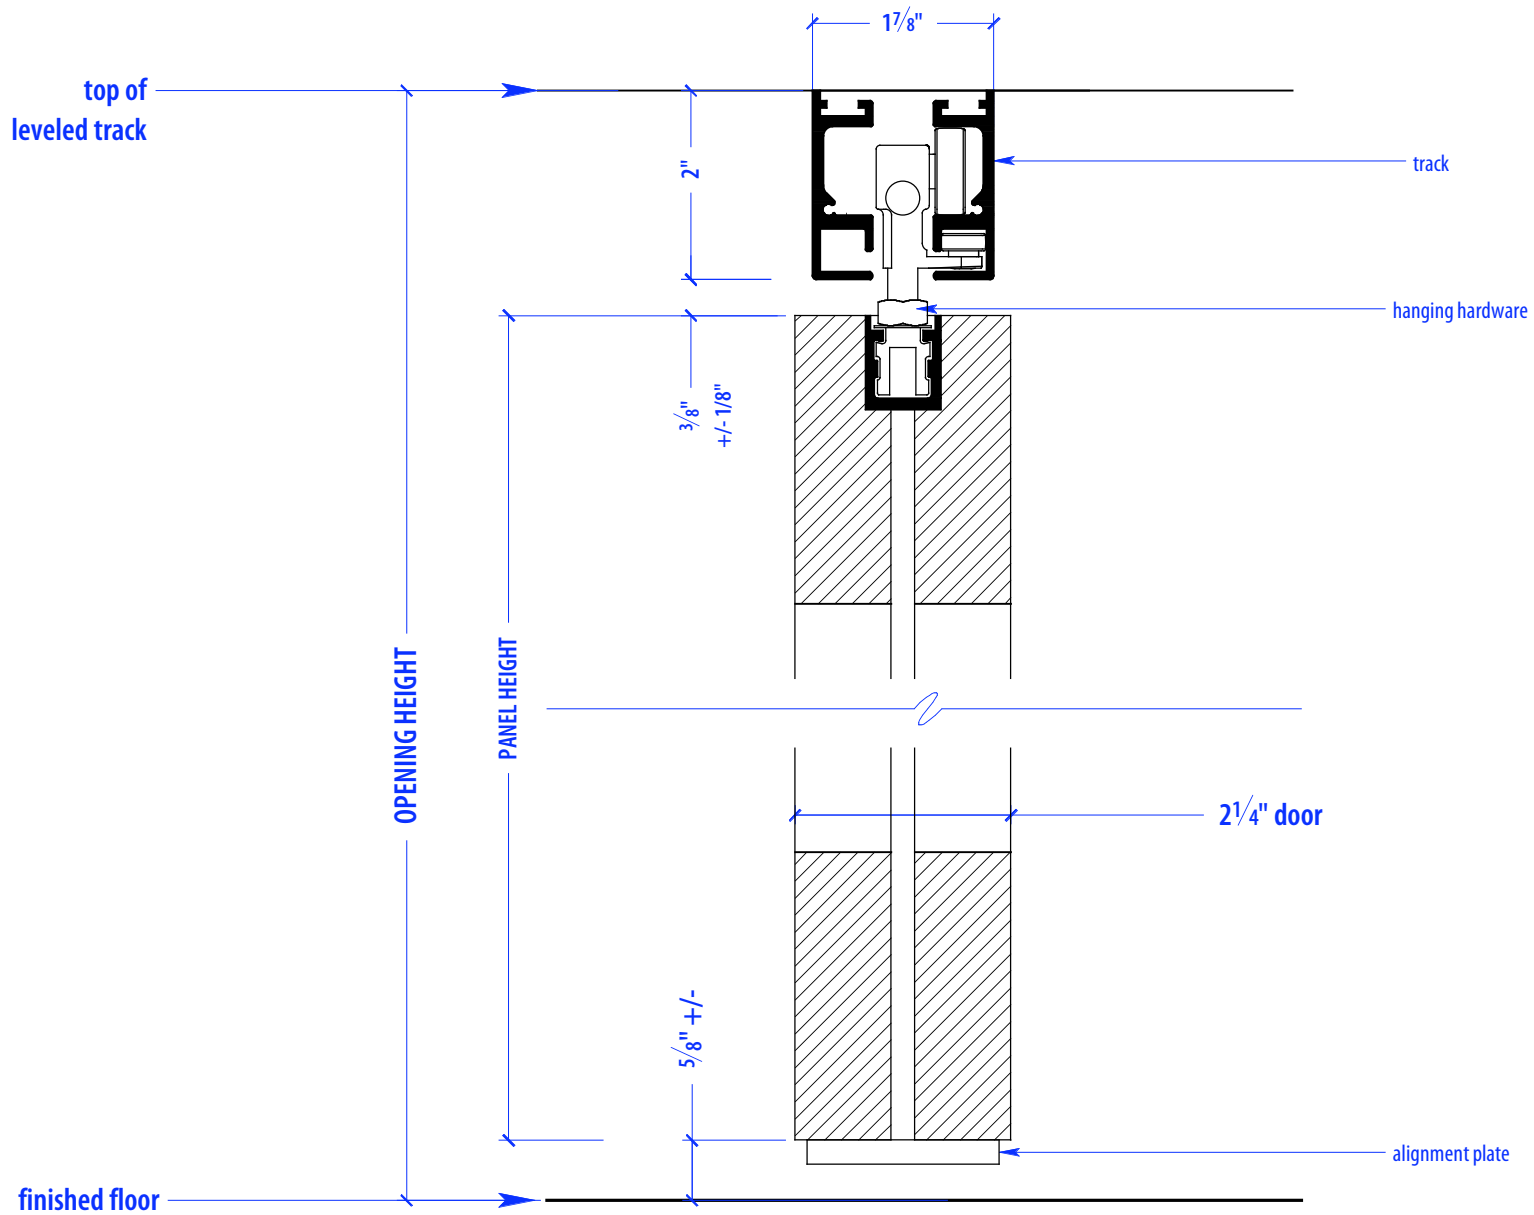

HEIGHTS	
Door	Track Height
80"	83"
92"	95"
104"	107"
116"	119"

WIDTHS	
Door	Finished Opening
36"	107 3/4"
41"	122 3/4"
46"	137 3/4"

SECTION A

NOTE: each panel weighs approx.
75-110 lbs. Secure tracks to
blocking accordingly

DETAIL B

OPERATION OVERVIEW

©2010 RAYDOOR

SSPE

SCALE: $\frac{3}{8}'' = 1'0''$