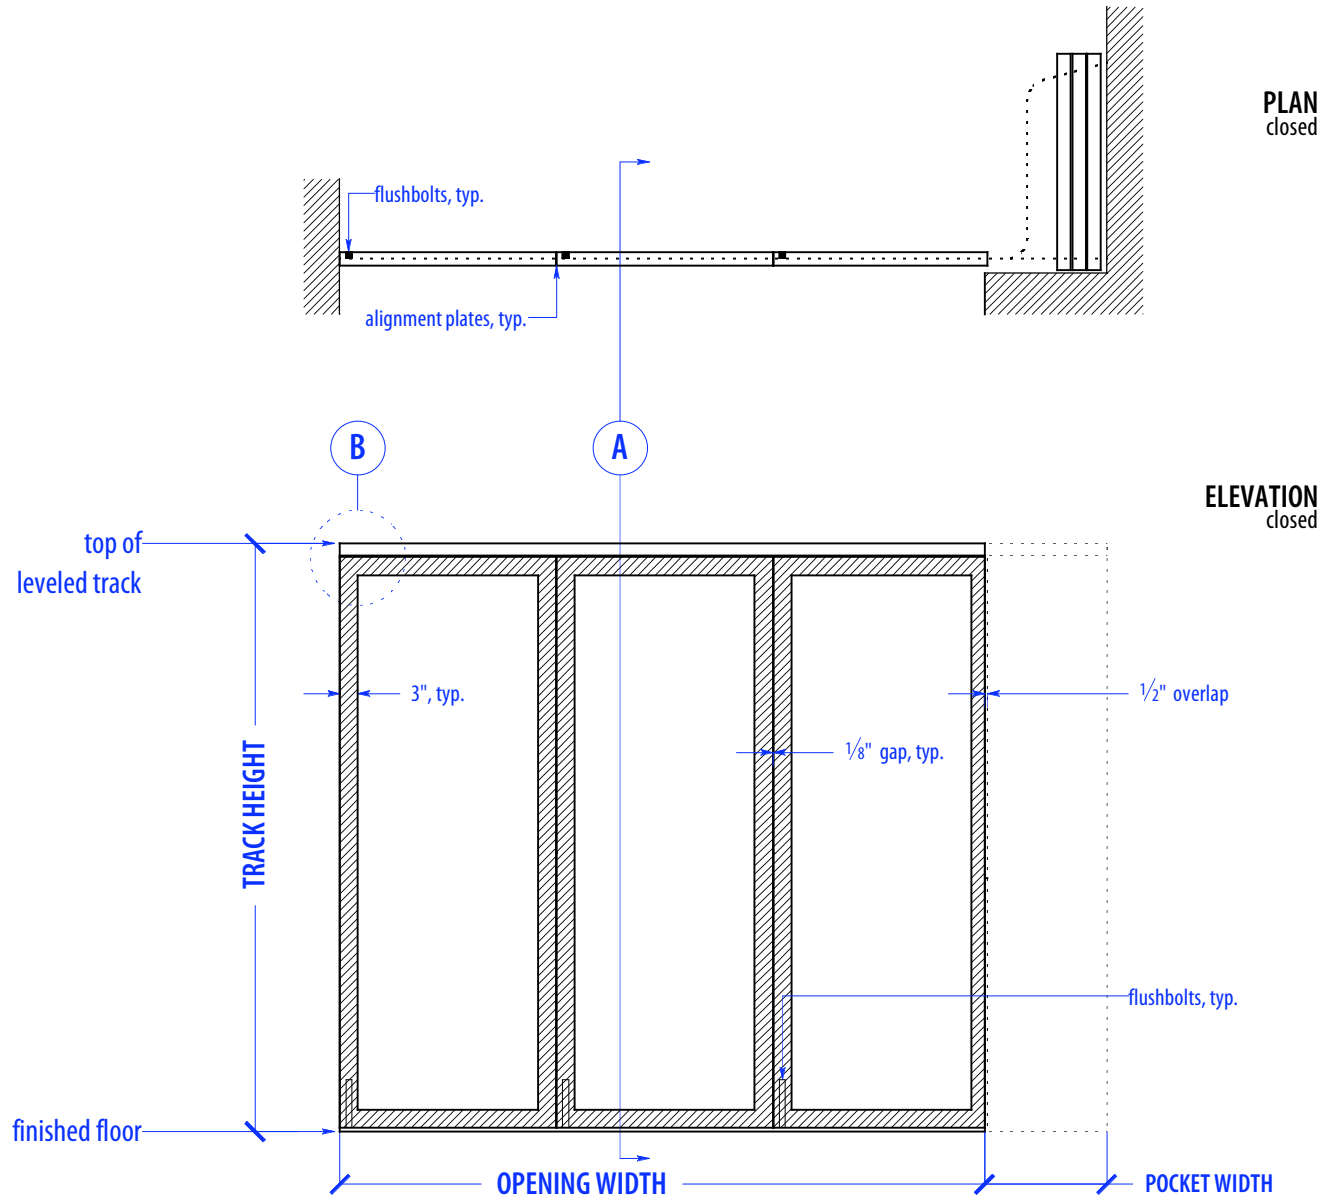

HEIGHTS	
Door	Track Height
80"	83"
92"	95"
104"	107"
116"	119"

WIDTHS	
Door	Finished Opening
36"	107 3/4"
41"	122 3/4"
46"	137 3/4"

SECTION A

NOTE: each panel weighs approx.
75-110 lbs. Secure tracks to
blocking accordingly

DETAIL B

OPERATION OVERVIEW

©2010 RAYDOOR

SSPE

SCALE: $\frac{3}{8}'' = 1'0''$