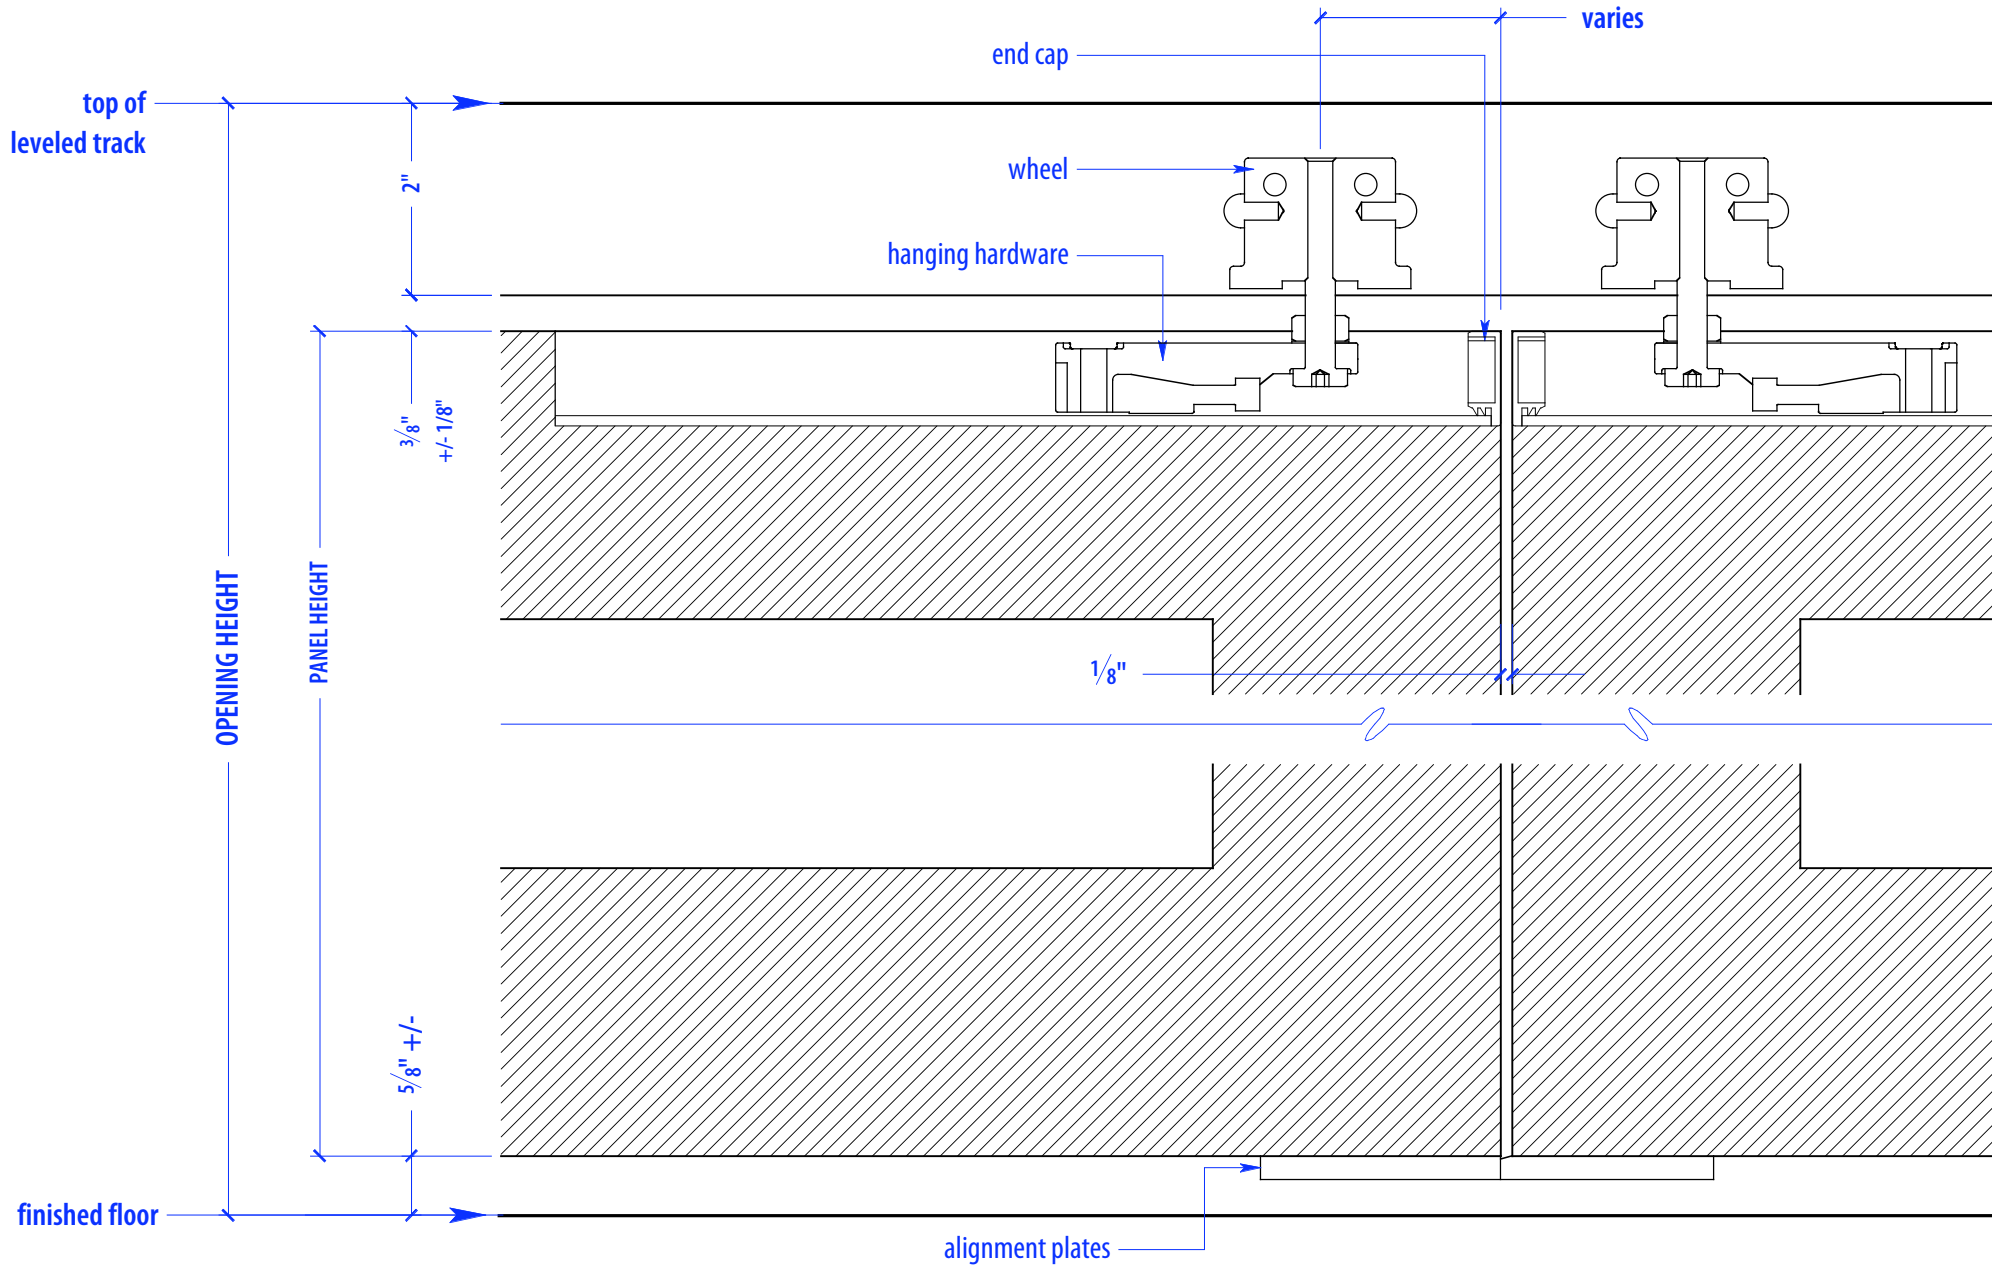

HEIGHTS	
Door	Track Height
80"	83"
92"	95"
104"	107"
116"	119"

WIDTHS	
Door	Finished Opening
36"	107 3/4"
41"	122 3/4"
46"	137 3/4"

SECTION A

NOTE: each panel weighs approx.
75-110 lbs. Secure tracks to
blocking accordingly

DETAIL B

OPERATION OVERVIEW

©2010 RAYDOOR

SSPE

SCALE: $\frac{3}{8}'' = 1'0''$