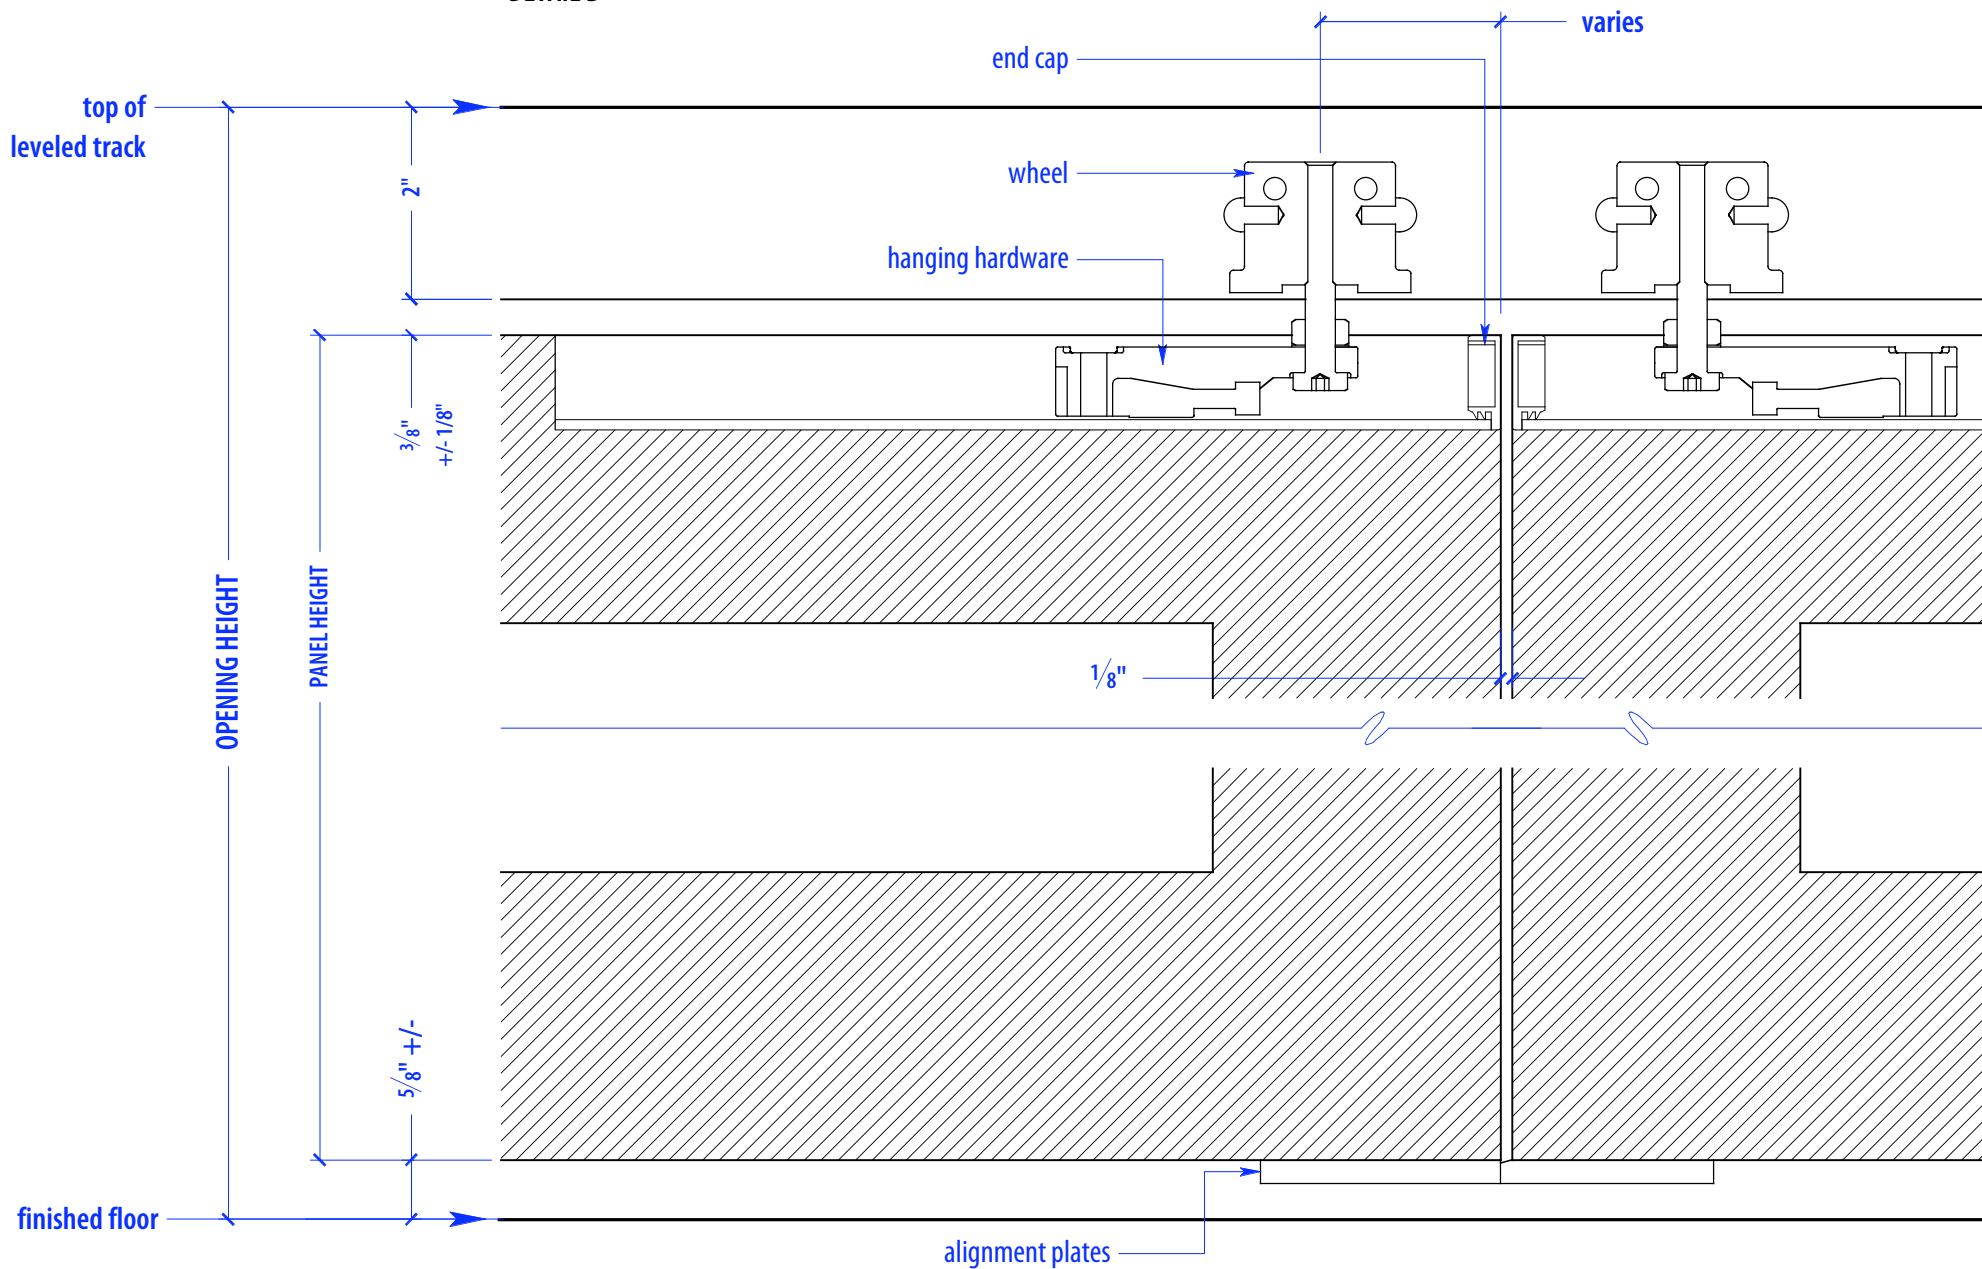

# SS PA5/PV1

HEIGHTS	
Door	Track Height
80"	83"
92"	95"
104"	107"
116"	119"

WIDTHS	
Door	Finished Opening
36"	217 1/8"
41"	247 1/8"
46"	277 1/8"

## SECTION A

NOTE: each panel weighs approx.  
75-110 lbs. Secure tracks to  
blocking accordingly

## DETAIL C

PLAN VIEW PIVOT DETAIL

# OPERATION OVERVIEW

©2010 RAYDOOR

SSPA / PV

SCALE:  $\frac{3}{8}'' = 1'0''$