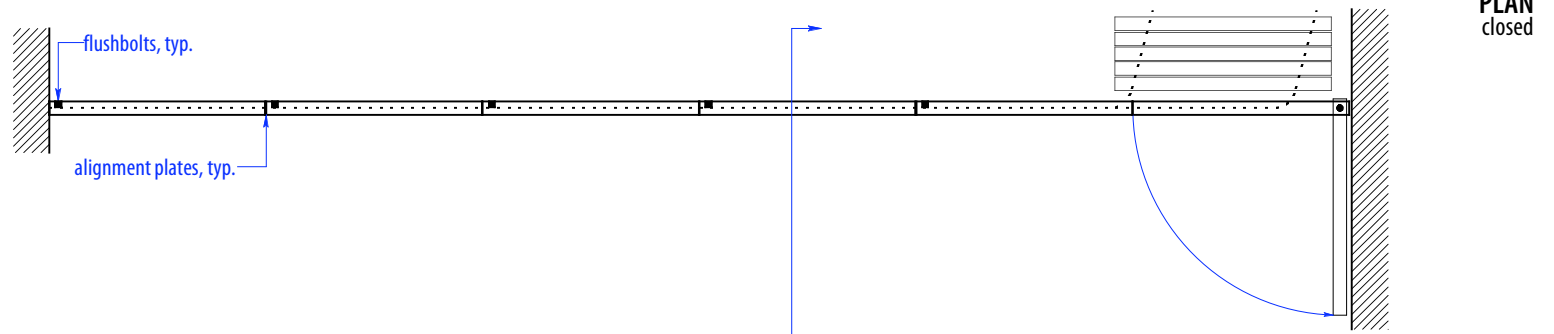

# SS PA5/PV1

HEIGHTS	
Door	Track Height
80"	83"
92"	95"
104"	107"
116"	119"

WIDTHS	
Door	Finished Opening
36"	217 1/8"
41"	247 1/8"
46"	277 1/8"

## SECTION A

NOTE: each panel weighs approx.  
75-110 lbs. Secure tracks to  
blocking accordingly

## DETAIL C

PLAN VIEW PIVOT DETAIL

# OPERATION OVERVIEW

©2010 RAYDOOR

SSPA / PV

SCALE:  $\frac{3}{8}'' = 1'0''$