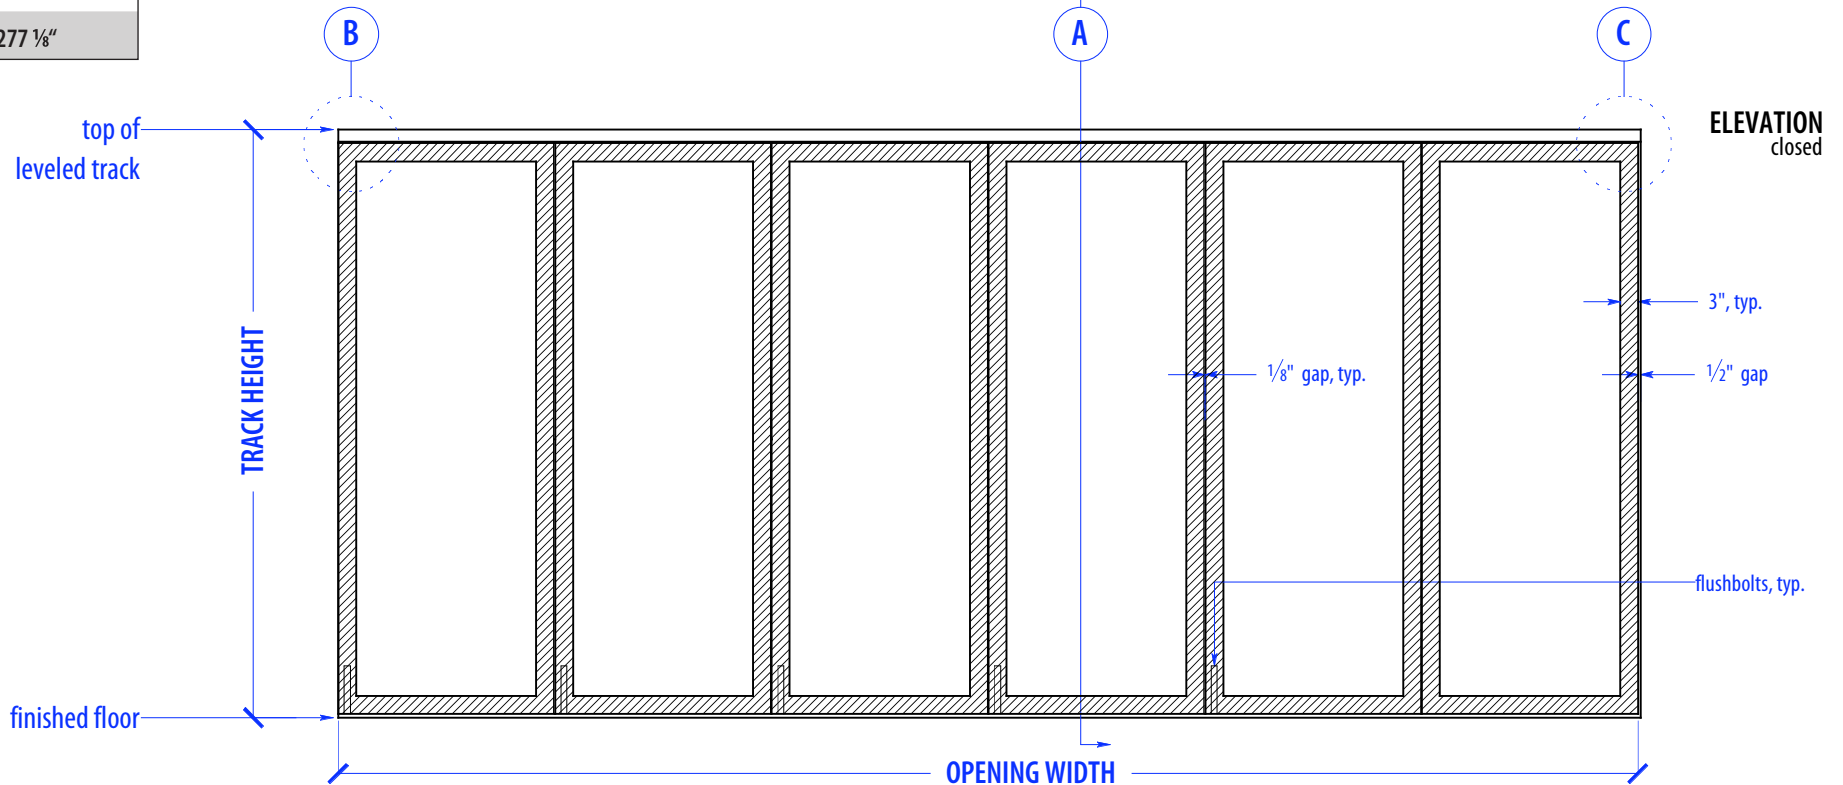

# SS PA5/PV1

HEIGHTS	
Door	Track Height
80"	83"
92"	95"
104"	107"
116"	119"

WIDTHS	
Door	Finished Opening
36"	217 1/8"
41"	247 1/8"
46"	277 1/8"

## SECTION A

NOTE: each panel weighs approx.  
75-110 lbs. Secure tracks to  
blocking accordingly

## DETAIL C

PLAN VIEW PIVOT DETAIL

# OPERATION OVERVIEW

©2010 RAYDOOR

SSPA / PV

SCALE:  $\frac{3}{8}'' = 1'0''$