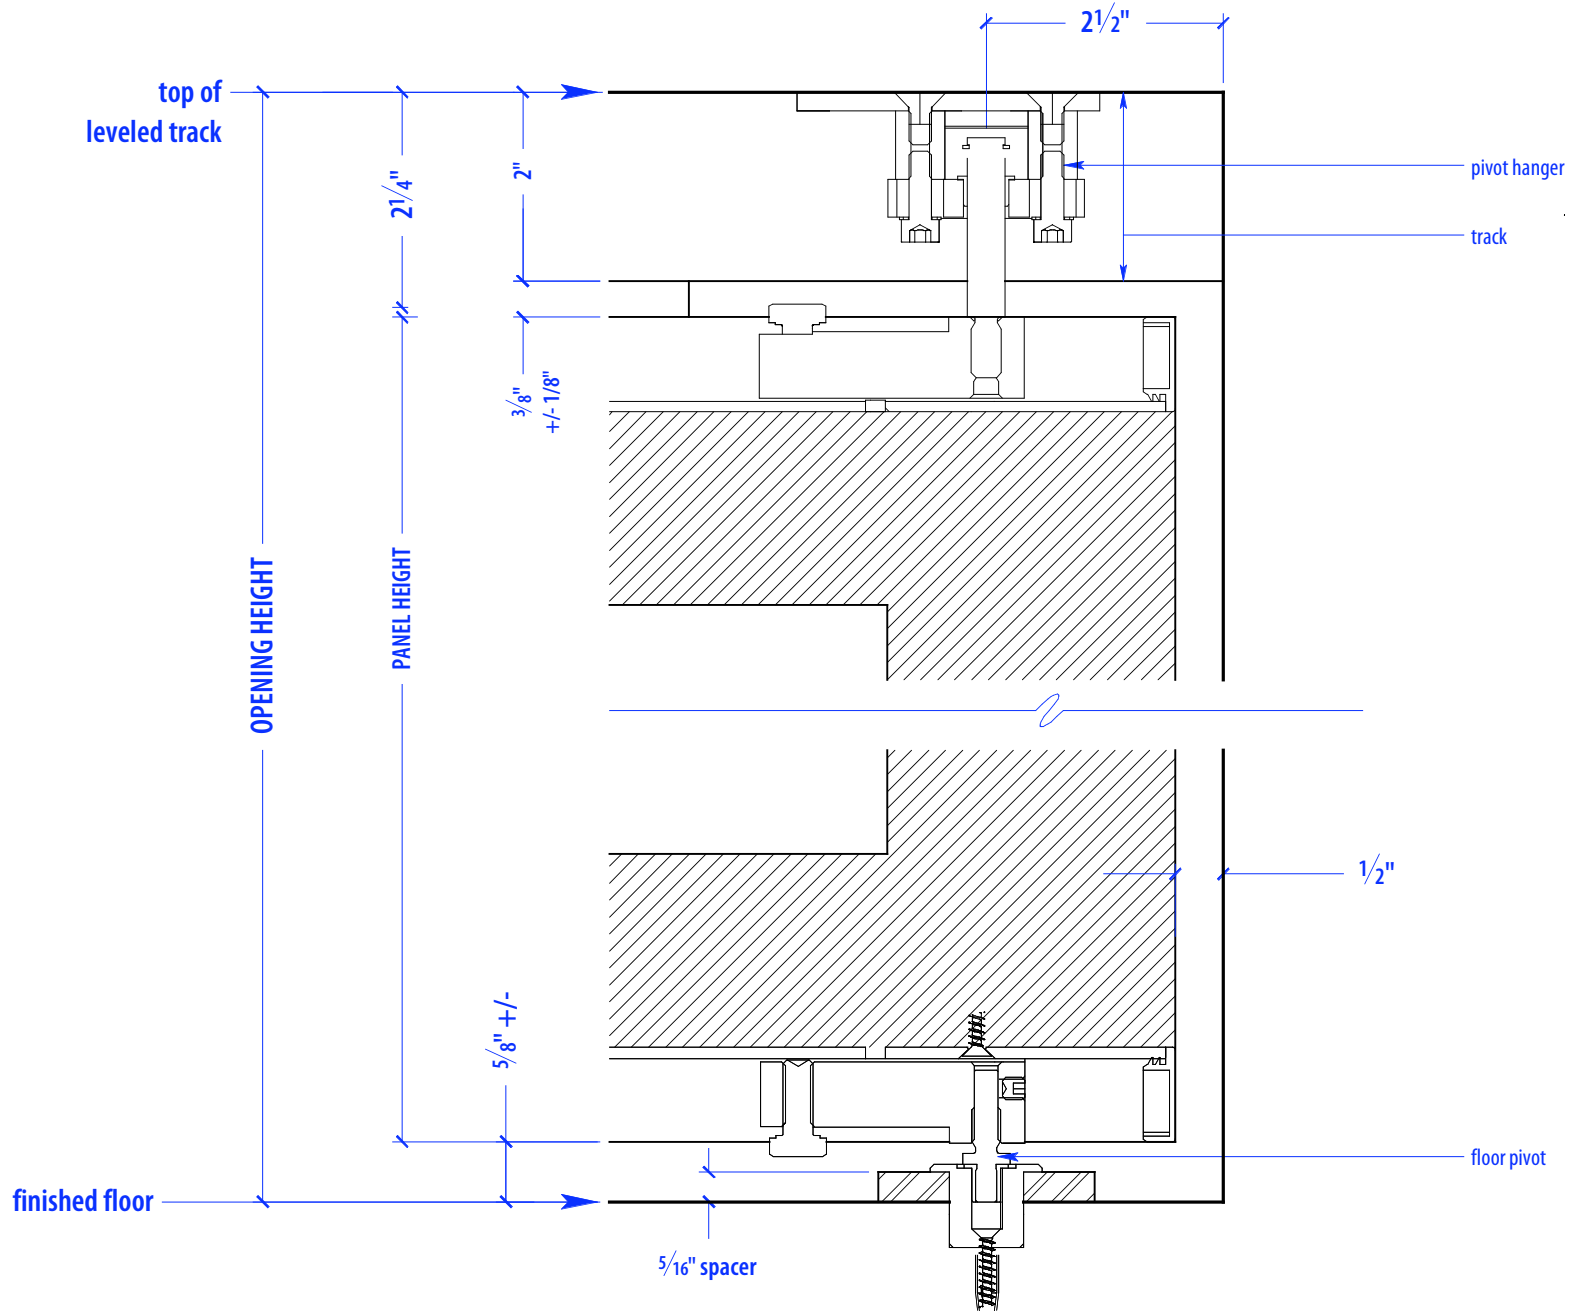

# SS PA5/PV1

HEIGHTS	
Door	Track Height
80"	83"
92"	95"
104"	107"
116"	119"

WIDTHS	
Door	Finished Opening
36"	217 1/8"
41"	247 1/8"
46"	277 1/8"

## SECTION A

NOTE: each panel weighs approx.  
75-110 lbs. Secure tracks to  
blocking accordingly

## DETAIL C

PLAN VIEW PIVOT DETAIL

# OPERATION OVERVIEW

©2010 RAYDOOR

SSPA / PV

SCALE:  $\frac{3}{8}'' = 1'0''$