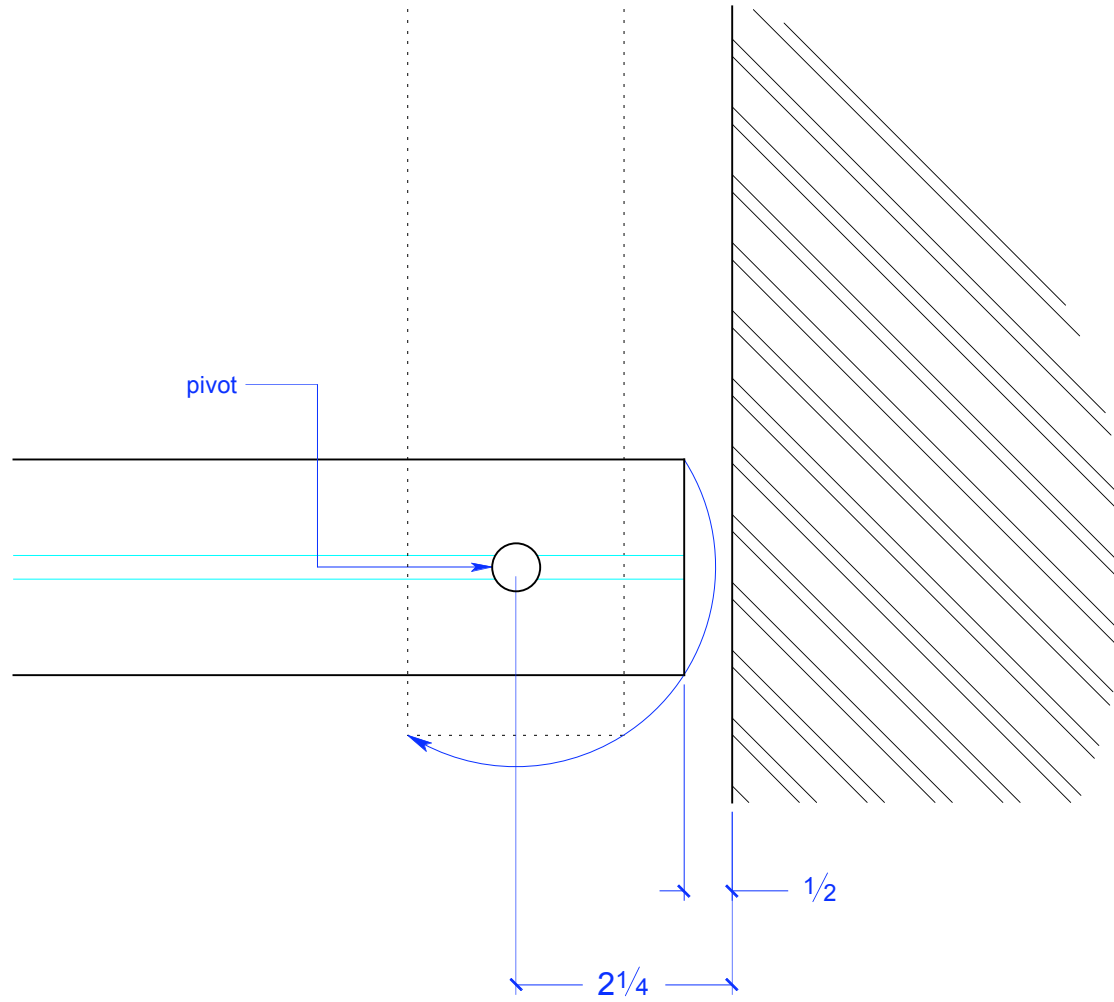

# SS PA5/PV1

HEIGHTS	
Door	Track Height
80"	83"
92"	95"
104"	107"
116"	119"

WIDTHS	
Door	Finished Opening
36"	217 1/8"
41"	247 1/8"
46"	277 1/8"

## SECTION A

NOTE: each panel weighs approx.  
75-110 lbs. Secure tracks to  
blocking accordingly

## DETAIL C

PLAN VIEW PIVOT DETAIL

# OPERATION OVERVIEW

©2010 RAYDOOR

SSPA / PV

SCALE:  $\frac{3}{8}'' = 1'0''$