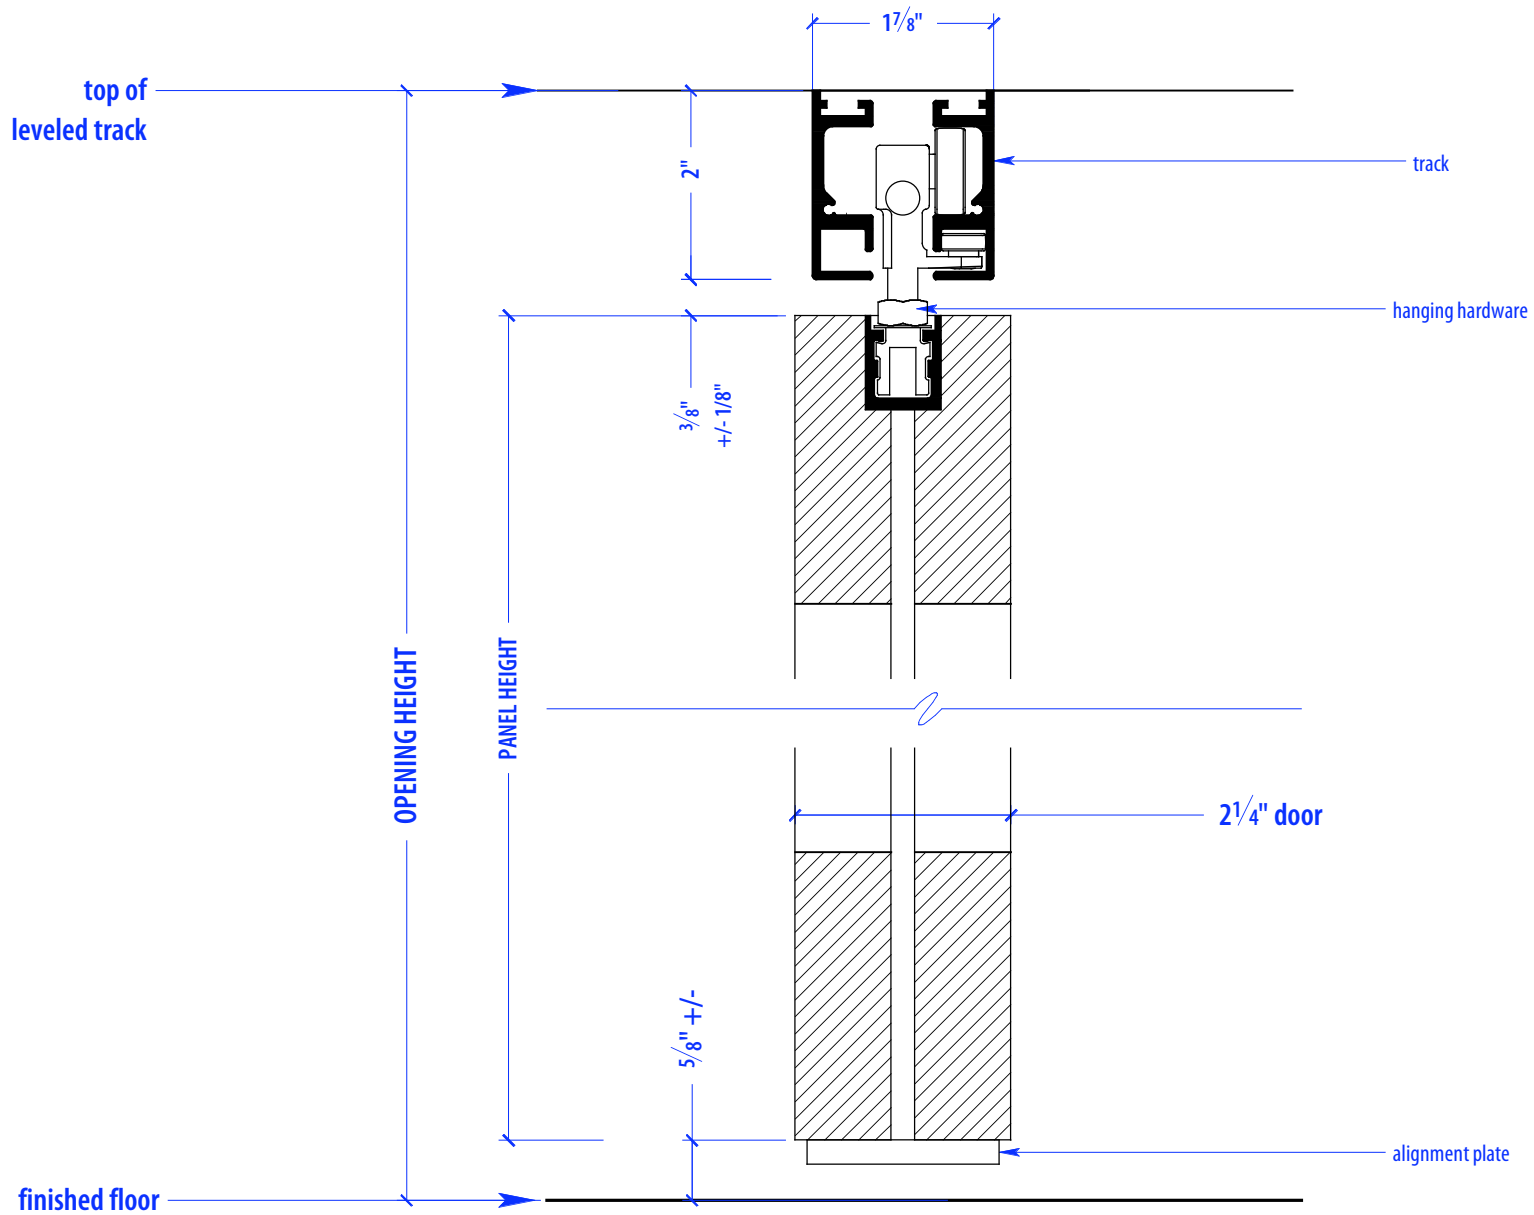

# SS PA5/PV1

HEIGHTS	
Door	Track Height
80"	83"
92"	95"
104"	107"
116"	119"

WIDTHS	
Door	Finished Opening
36"	217 1/8"
41"	247 1/8"
46"	277 1/8"

## SECTION A

NOTE: each panel weighs approx.  
75-110 lbs. Secure tracks to  
blocking accordingly

## DETAIL C

PLAN VIEW PIVOT DETAIL

# OPERATION OVERVIEW

©2010 RAYDOOR

SSPA / PV

SCALE:  $\frac{3}{8}'' = 1'0''$