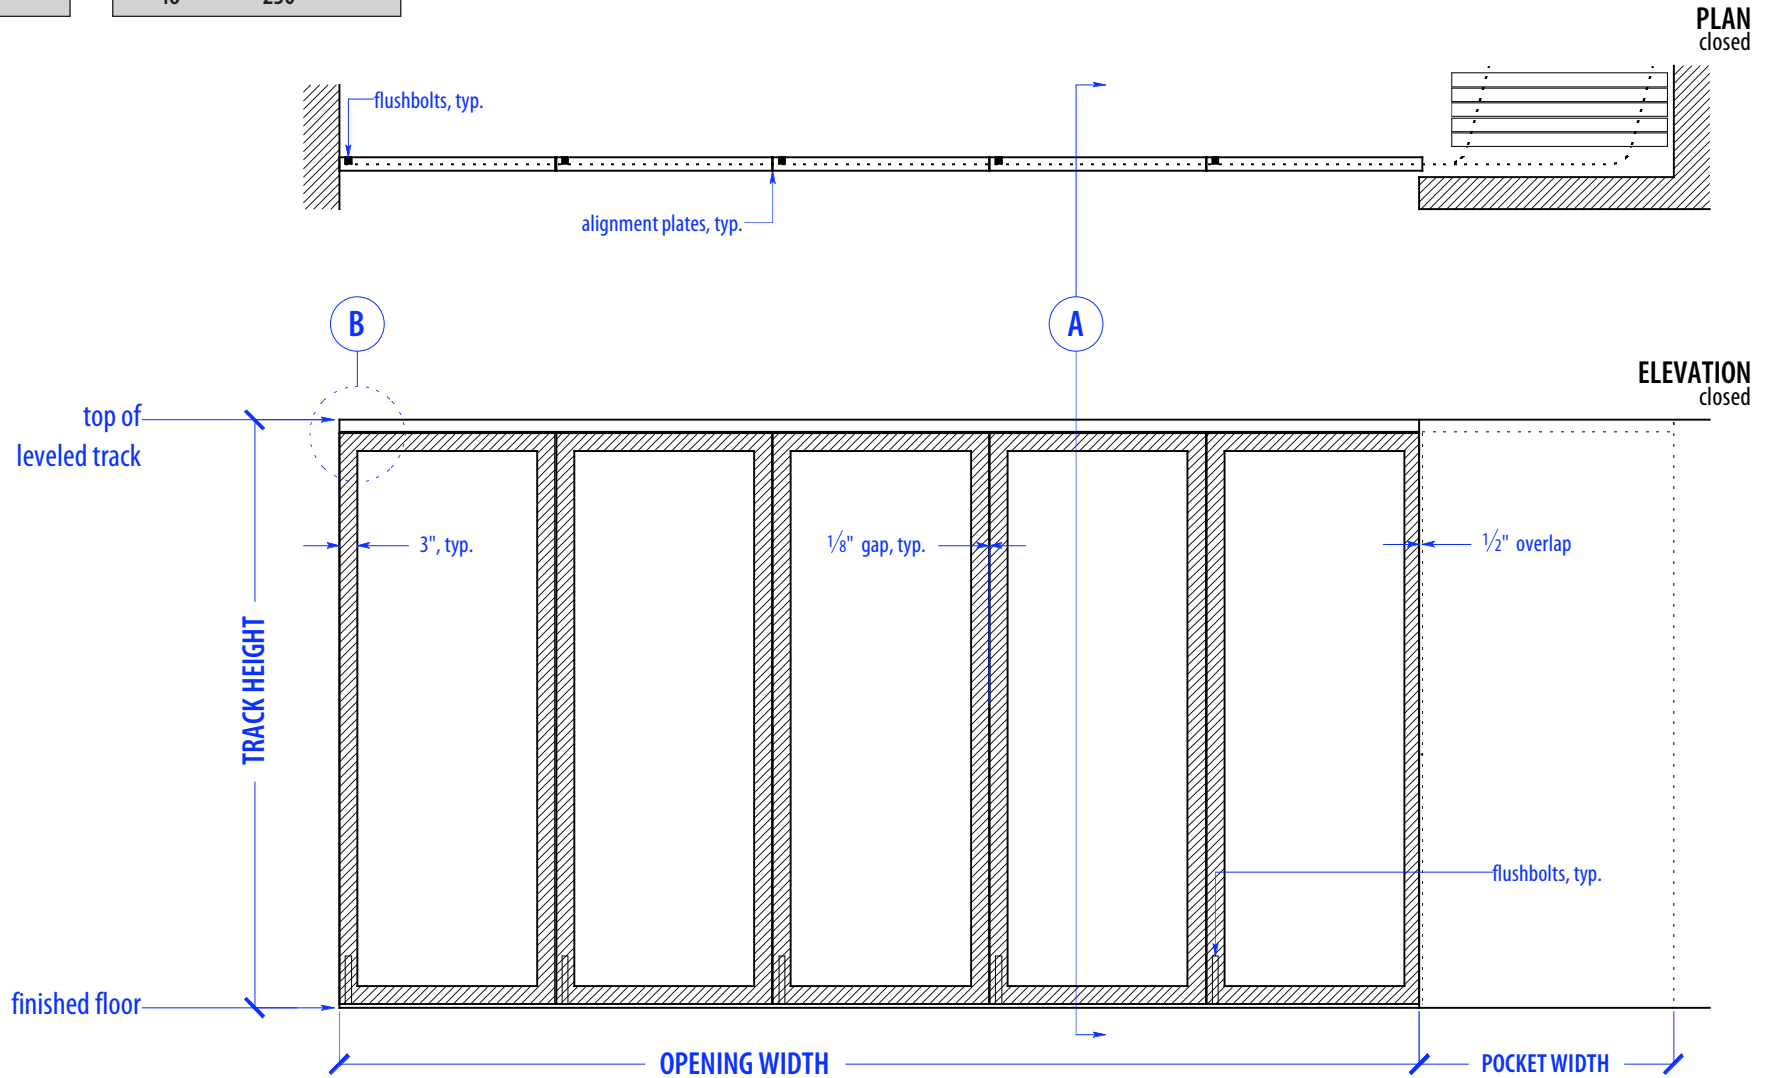

HEIGHTS	
Door	Track Height
80"	82 7/8"
92"	94 7/8"
104"	106 7/8"
116"	118 7/8"

WIDTHS	
Door	Finished Opening
36"	180"
41"	205"
46"	230"

SECTION A

NOTE: each panel weighs approx.
75-110 lbs. Secure tracks to
blocking accordingly

DETAIL B