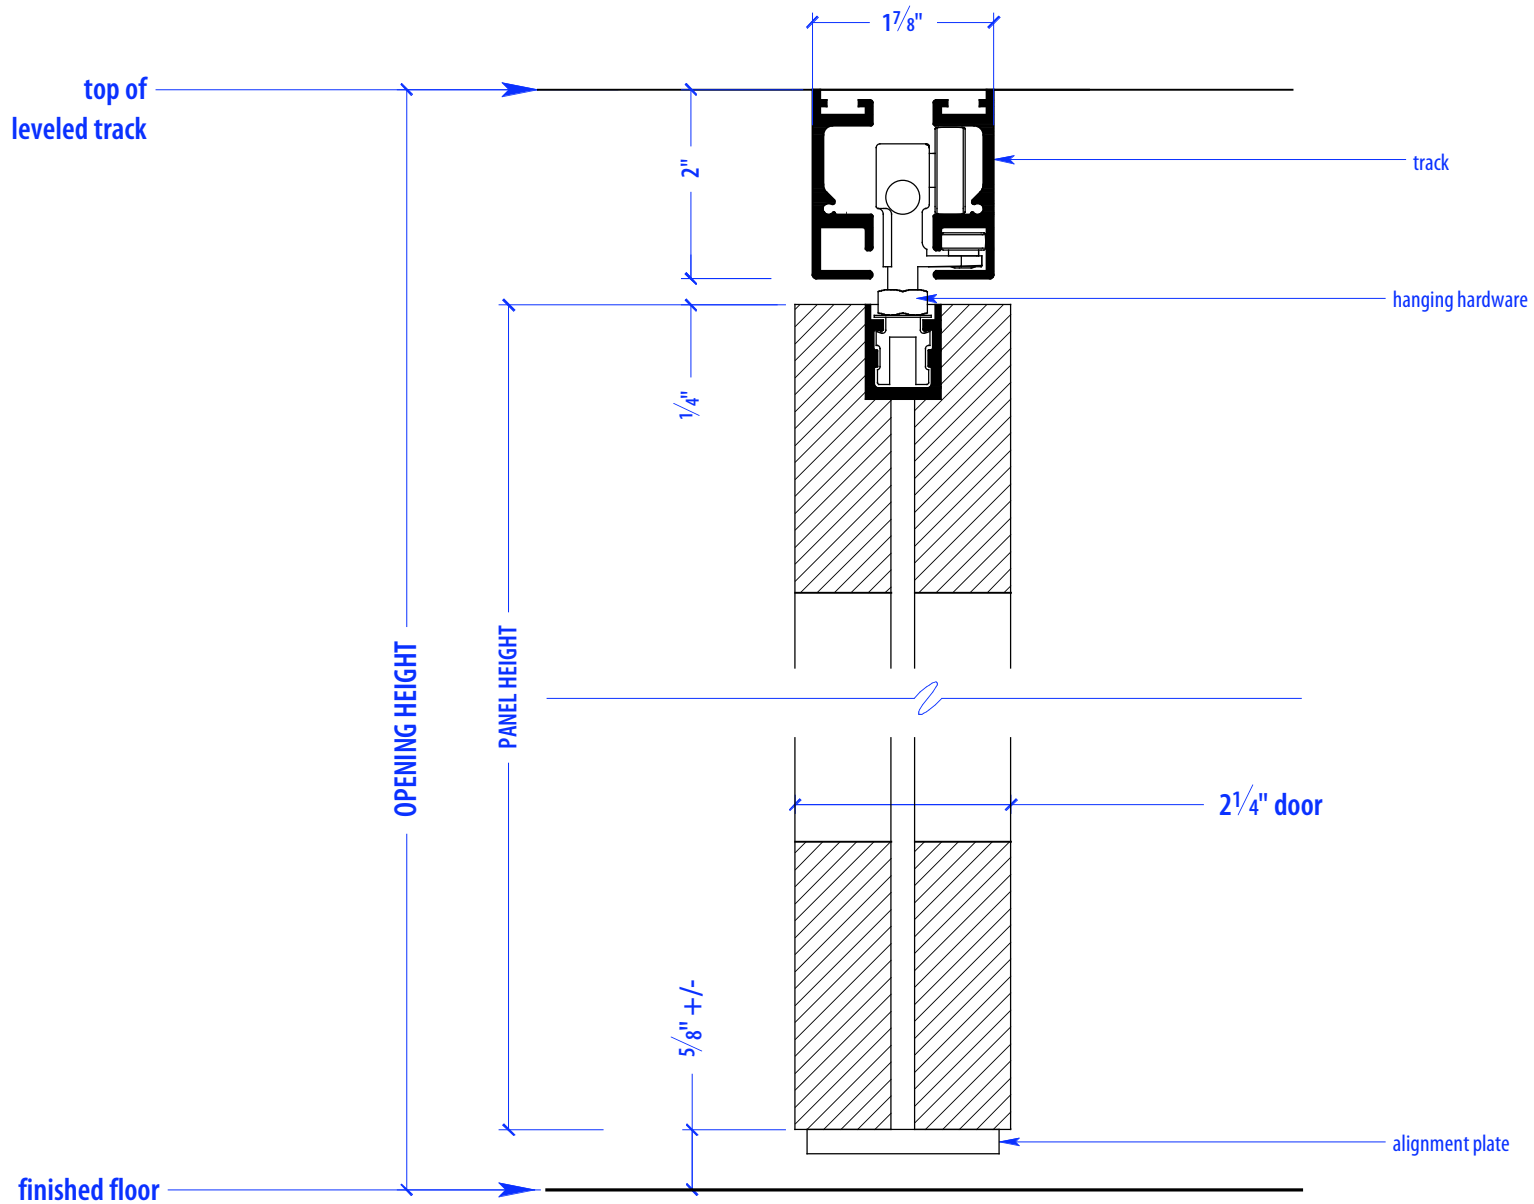

HEIGHTS	
Door	Track Height
80"	82 7/8"
92"	94 7/8"
104"	106 7/8"
116"	118 7/8"

WIDTHS	
Door	Finished Opening
36"	180"
41"	205"
46"	230"

SECTION A

NOTE: each panel weighs approx.
75-110 lbs. Secure tracks to
blocking accordingly

DETAIL B