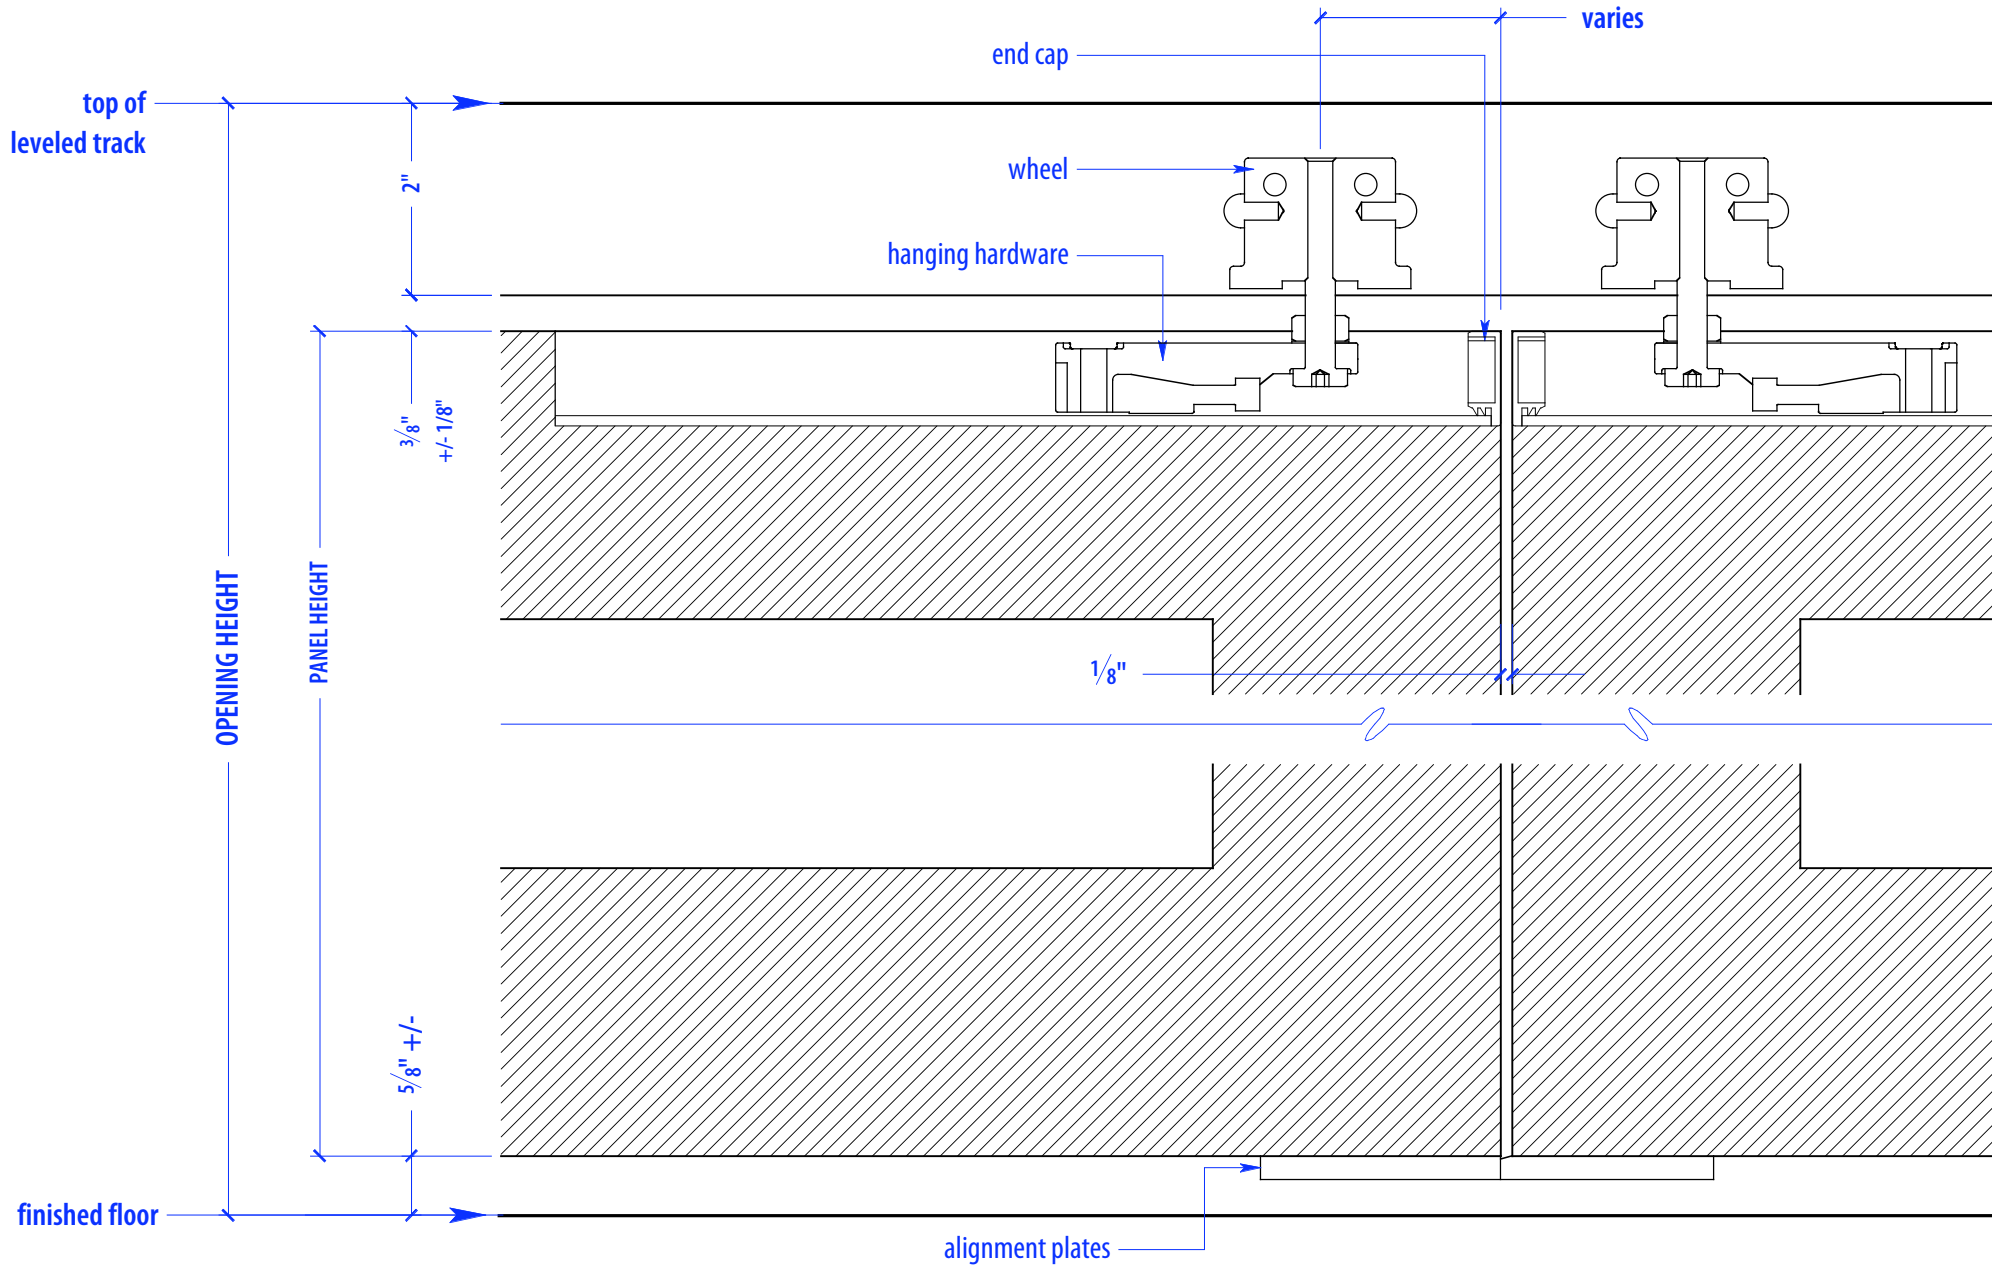

# SS PA4/PV1

HEIGHTS	
Door	Track Height
80"	83"
92"	95"
104"	107"
116"	119"

WIDTHS	
Door	Finished Opening
36"	181"
41"	206"
46"	231"

## SECTION A

NOTE: each panel weighs approx.  
75-110 lbs. Secure tracks to  
blocking accordingly

## DETAIL C

PLAN VIEW PIVOT DETAIL

# OPERATION OVERVIEW

©2010 RAYDOOR

SSPA / PV

SCALE:  $\frac{3}{8}'' = 1'0''$