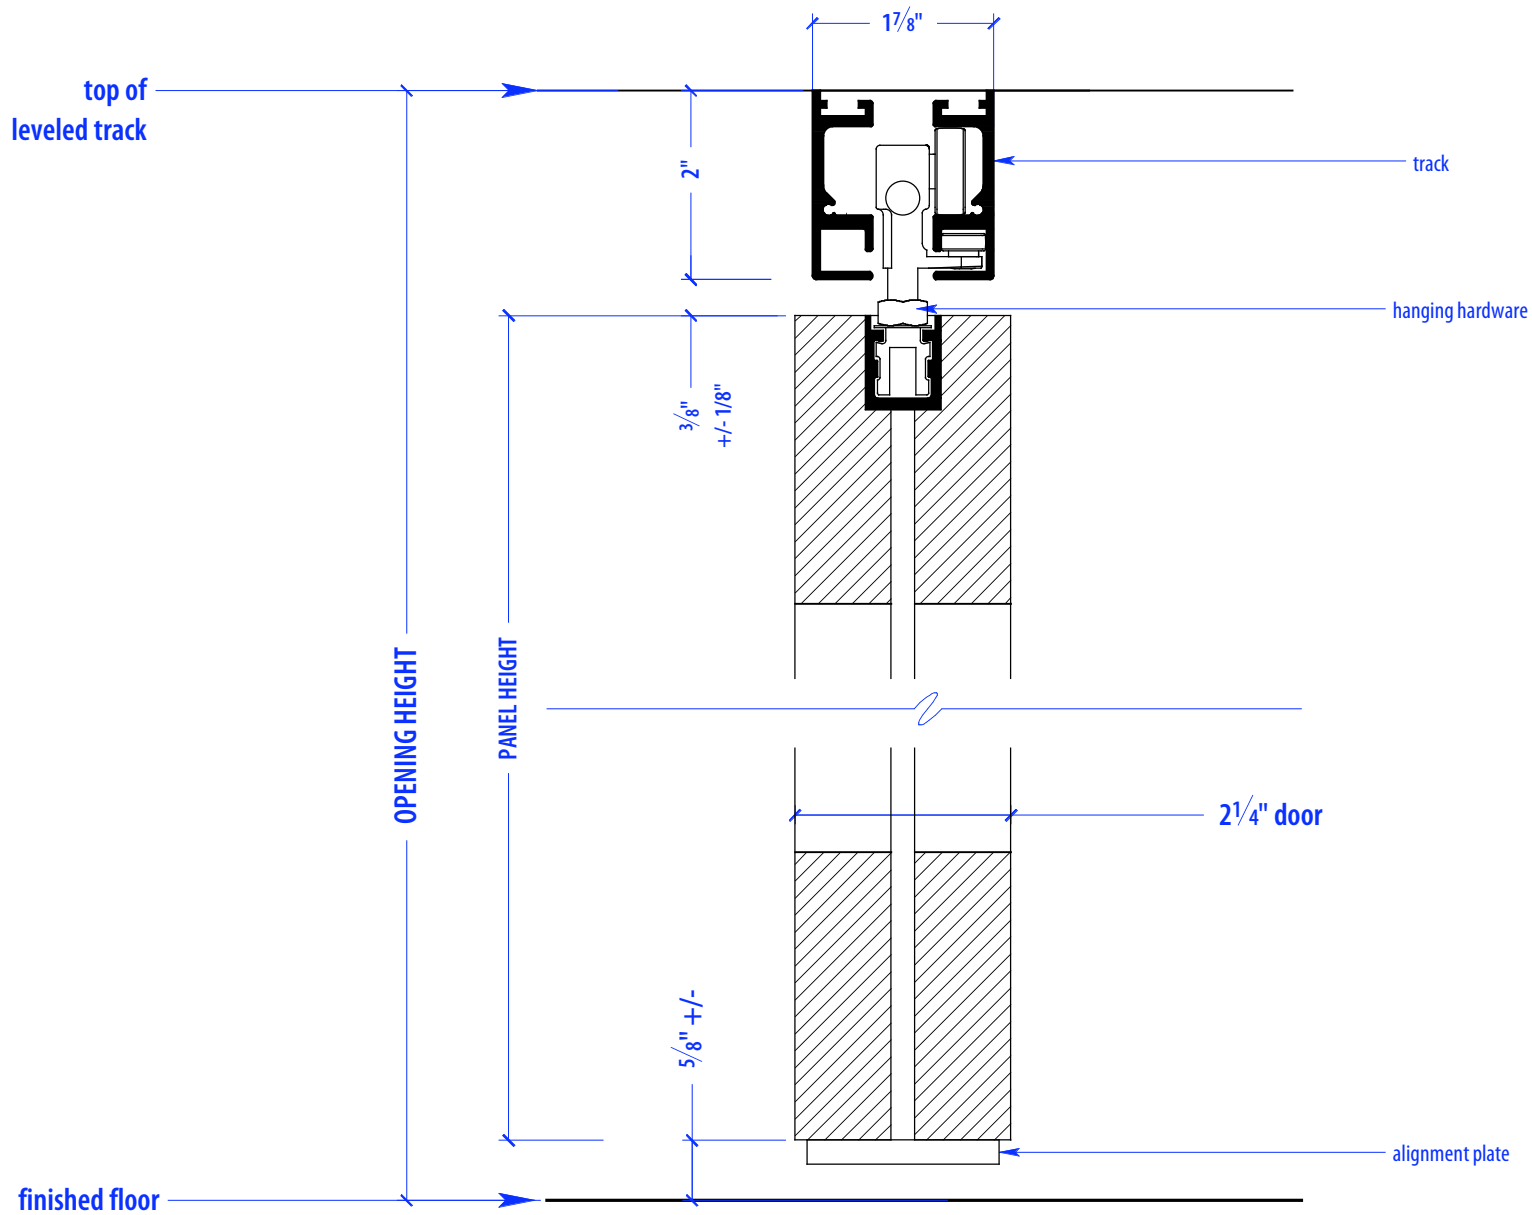

# SS PA4/PV1

HEIGHTS	
Door	Track Height
80"	83"
92"	95"
104"	107"
116"	119"

WIDTHS	
Door	Finished Opening
36"	181"
41"	206"
46"	231"

## SECTION A

NOTE: each panel weighs approx.  
75-110 lbs. Secure tracks to  
blocking accordingly

## DETAIL C

PLAN VIEW PIVOT DETAIL

# OPERATION OVERVIEW

©2010 RAYDOOR

SSPA / PV

SCALE:  $\frac{3}{8}'' = 1'0''$