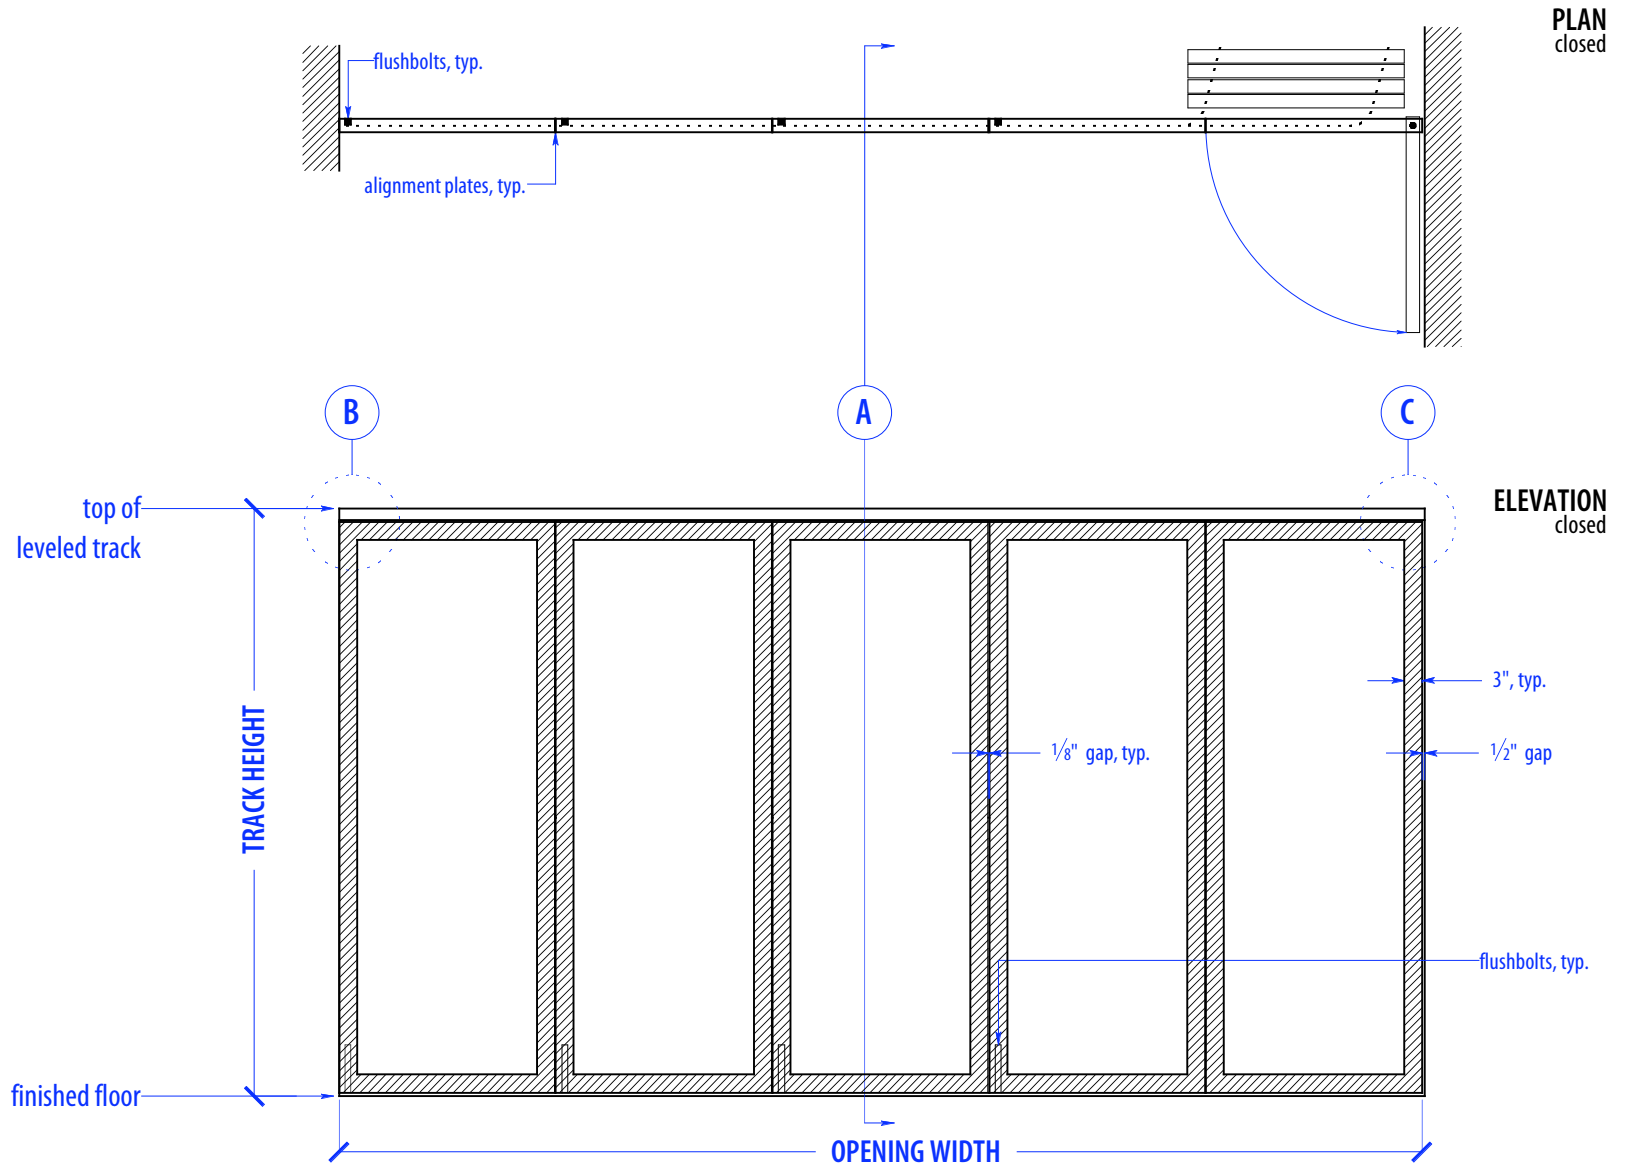

# SS PA4/PV1

HEIGHTS	
Door	Track Height
80"	83"
92"	95"
104"	107"
116"	119"

WIDTHS	
Door	Finished Opening
36"	181"
41"	206"
46"	231"

## SECTION A

NOTE: each panel weighs approx.  
75-110 lbs. Secure tracks to  
blocking accordingly

## DETAIL C

PLAN VIEW PIVOT DETAIL

# OPERATION OVERVIEW

©2010 RAYDOOR

SSPA / PV

SCALE:  $\frac{3}{8}'' = 1'0''$