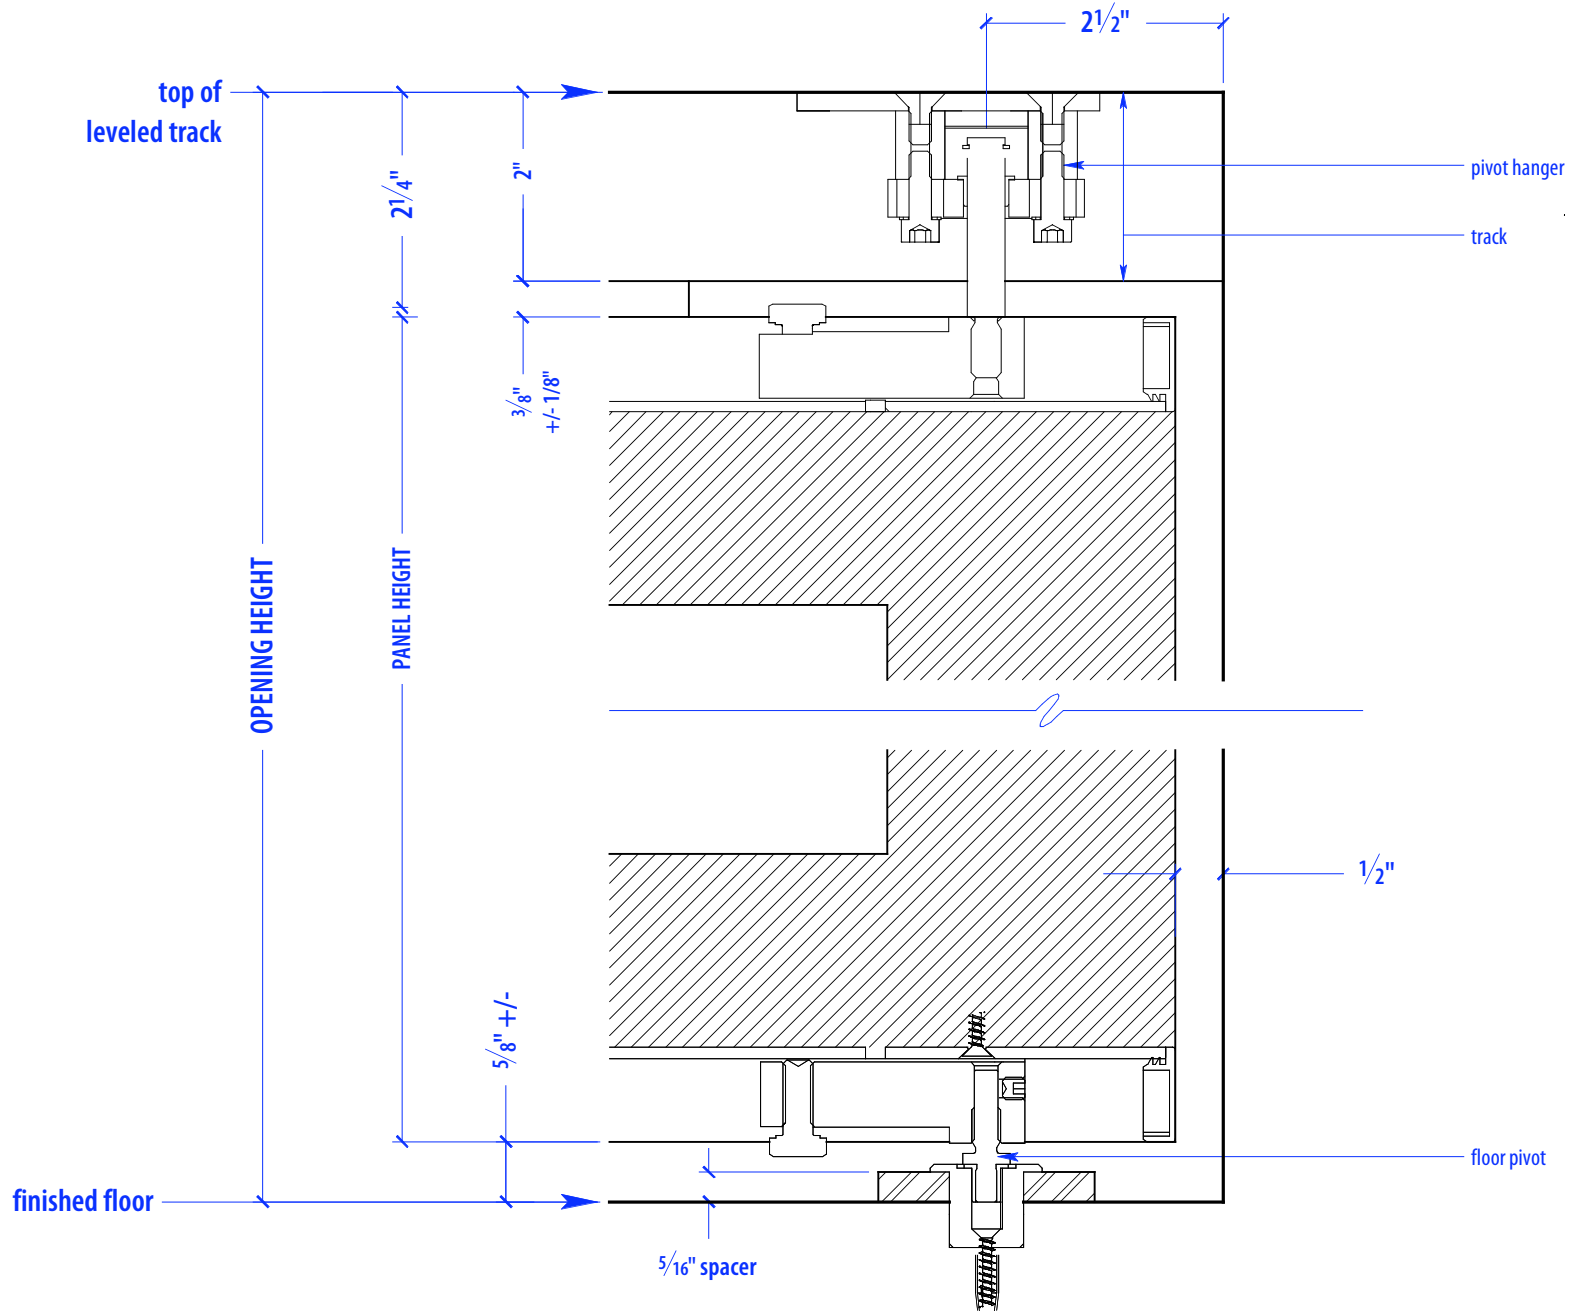

# SS PA4/PV1

HEIGHTS	
Door	Track Height
80"	83"
92"	95"
104"	107"
116"	119"

WIDTHS	
Door	Finished Opening
36"	181"
41"	206"
46"	231"

## SECTION A

NOTE: each panel weighs approx.  
75-110 lbs. Secure tracks to  
blocking accordingly

## DETAIL C

PLAN VIEW PIVOT DETAIL

# OPERATION OVERVIEW

©2010 RAYDOOR

SSPA / PV

SCALE:  $\frac{3}{8}'' = 1'0''$