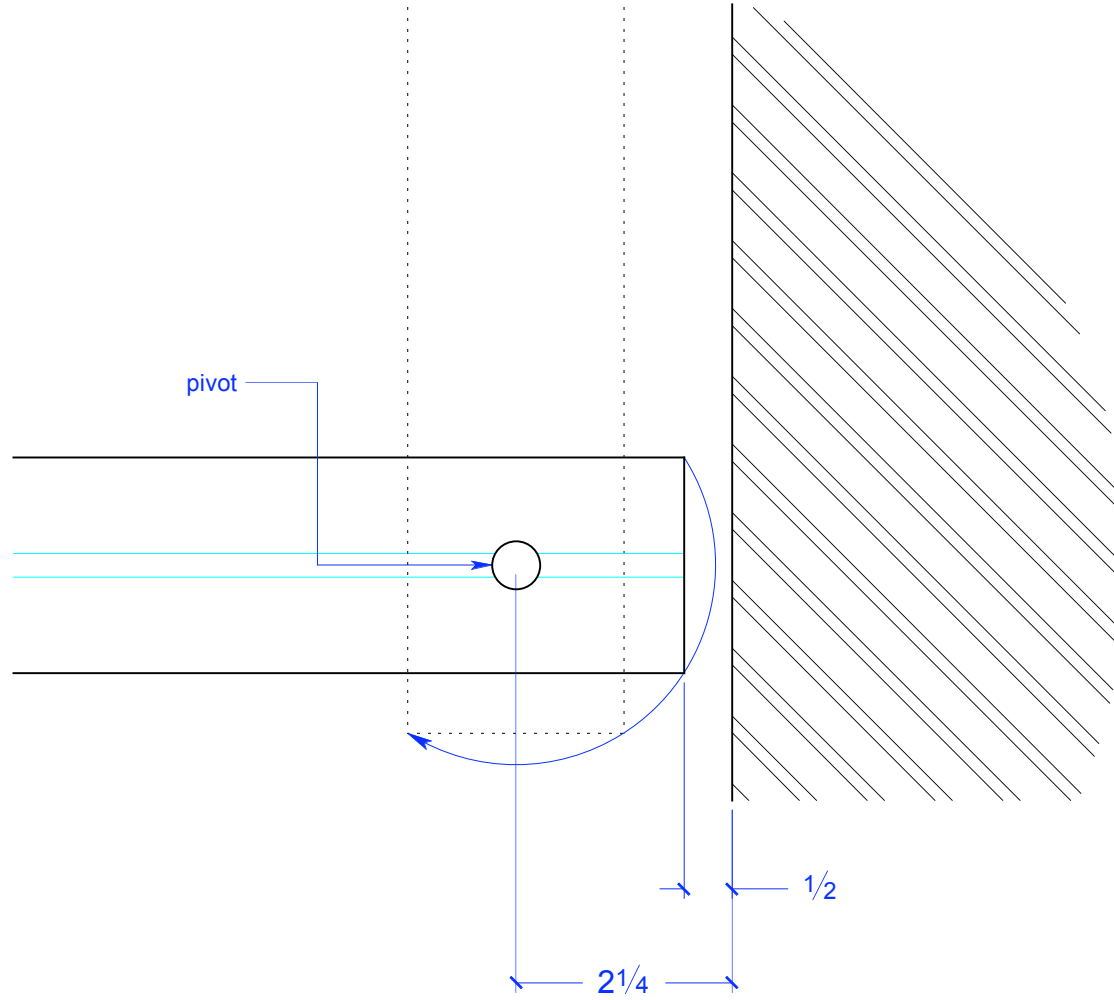

# SS PA4/PV1

HEIGHTS	
Door	Track Height
80"	83"
92"	95"
104"	107"
116"	119"

WIDTHS	
Door	Finished Opening
36"	181"
41"	206"
46"	231"

## SECTION A

NOTE: each panel weighs approx.  
75-110 lbs. Secure tracks to  
blocking accordingly

## DETAIL C

PLAN VIEW PIVOT DETAIL

# OPERATION OVERVIEW

©2010 RAYDOOR

SSPA / PV

SCALE:  $\frac{3}{8}'' = 1'0''$