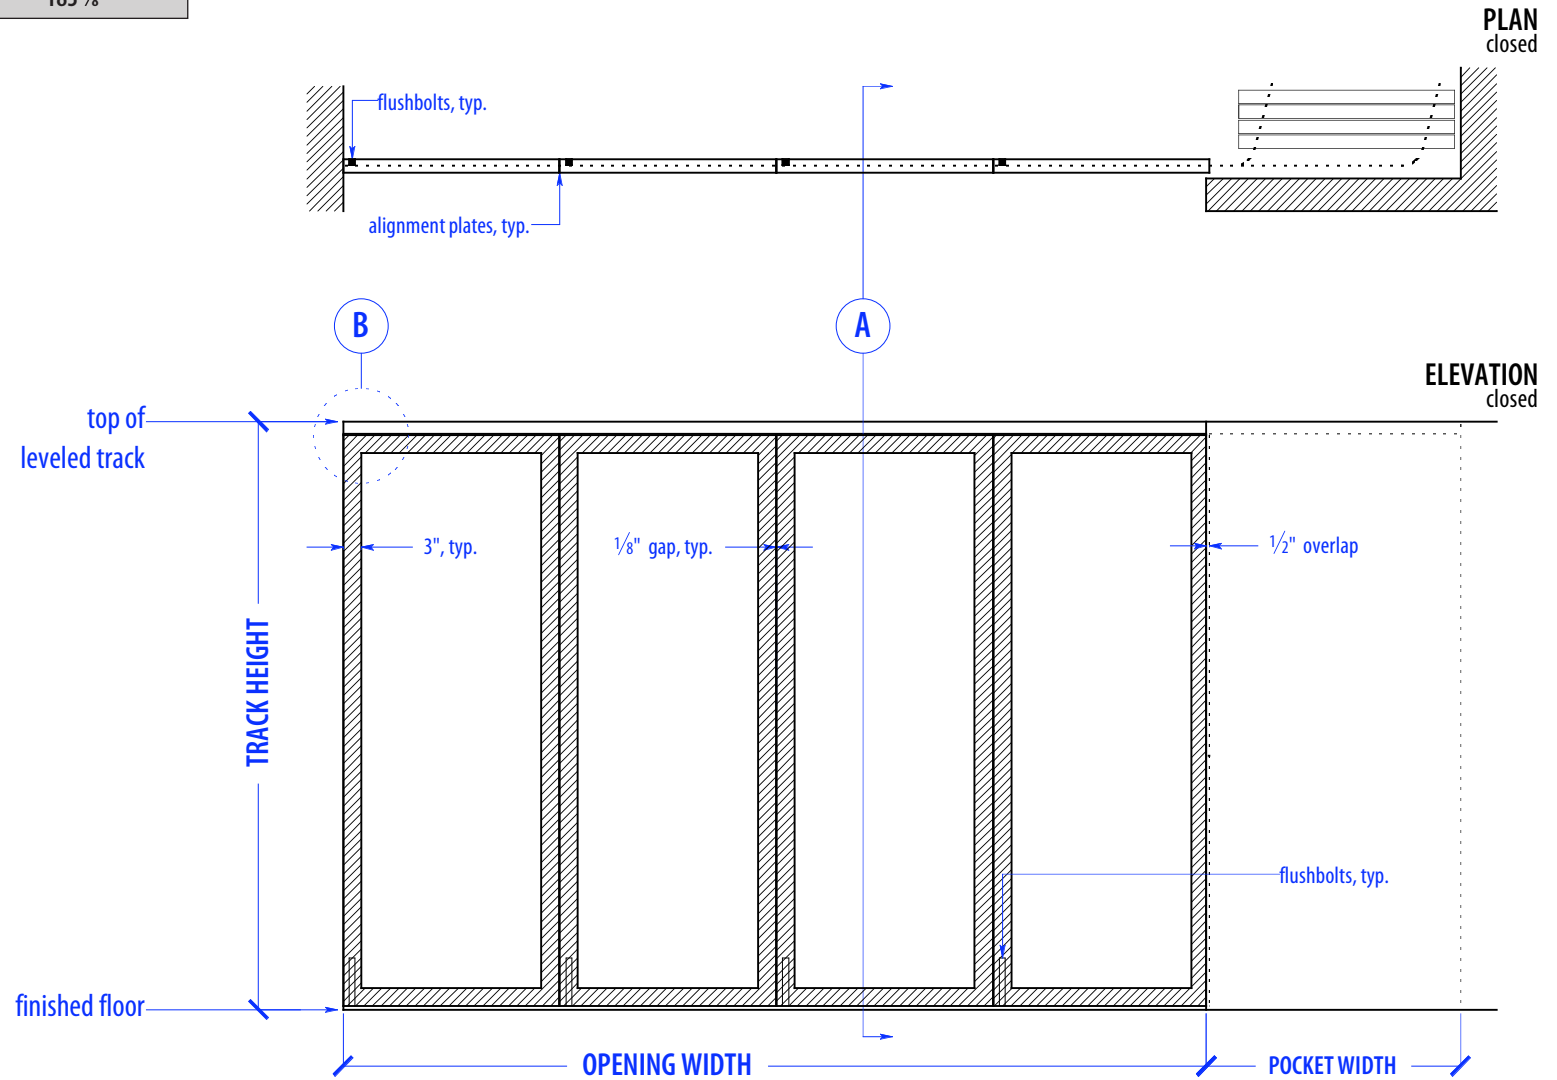

HEIGHTS	
Door	Track Height
80"	82 7/8"
92"	94 7/8"
104"	106 7/8"
116"	118 7/8"

WIDTHS	
Door	Finished Opening
36"	143 7/8"
41"	163 7/8"
46"	183 7/8"

SECTION A

NOTE: each panel weighs approx.
75-110 lbs. Secure tracks to
blocking accordingly

DETAIL B