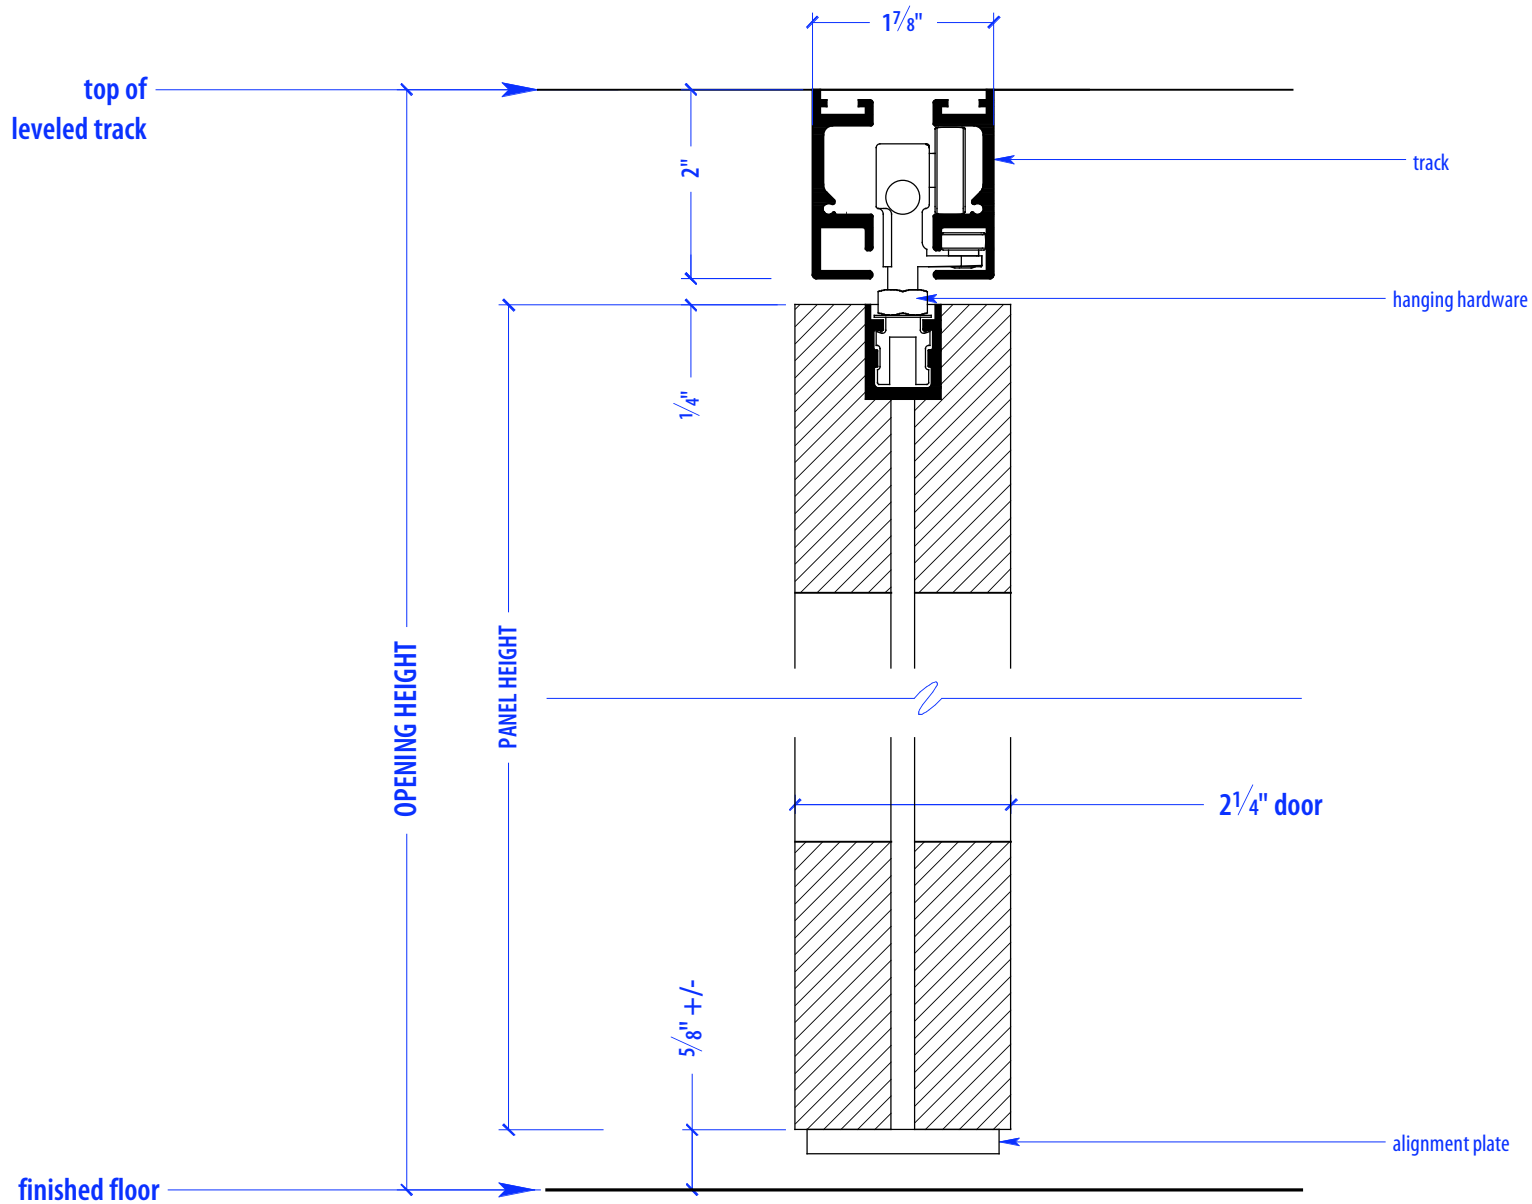

HEIGHTS	
Door	Track Height
80"	82 7/8"
92"	94 7/8"
104"	106 7/8"
116"	118 7/8"

WIDTHS	
Door	Finished Opening
36"	143 7/8"
41"	163 7/8"
46"	183 7/8"

SECTION A

NOTE: each panel weighs approx.
75-110 lbs. Secure tracks to
blocking accordingly

DETAIL B