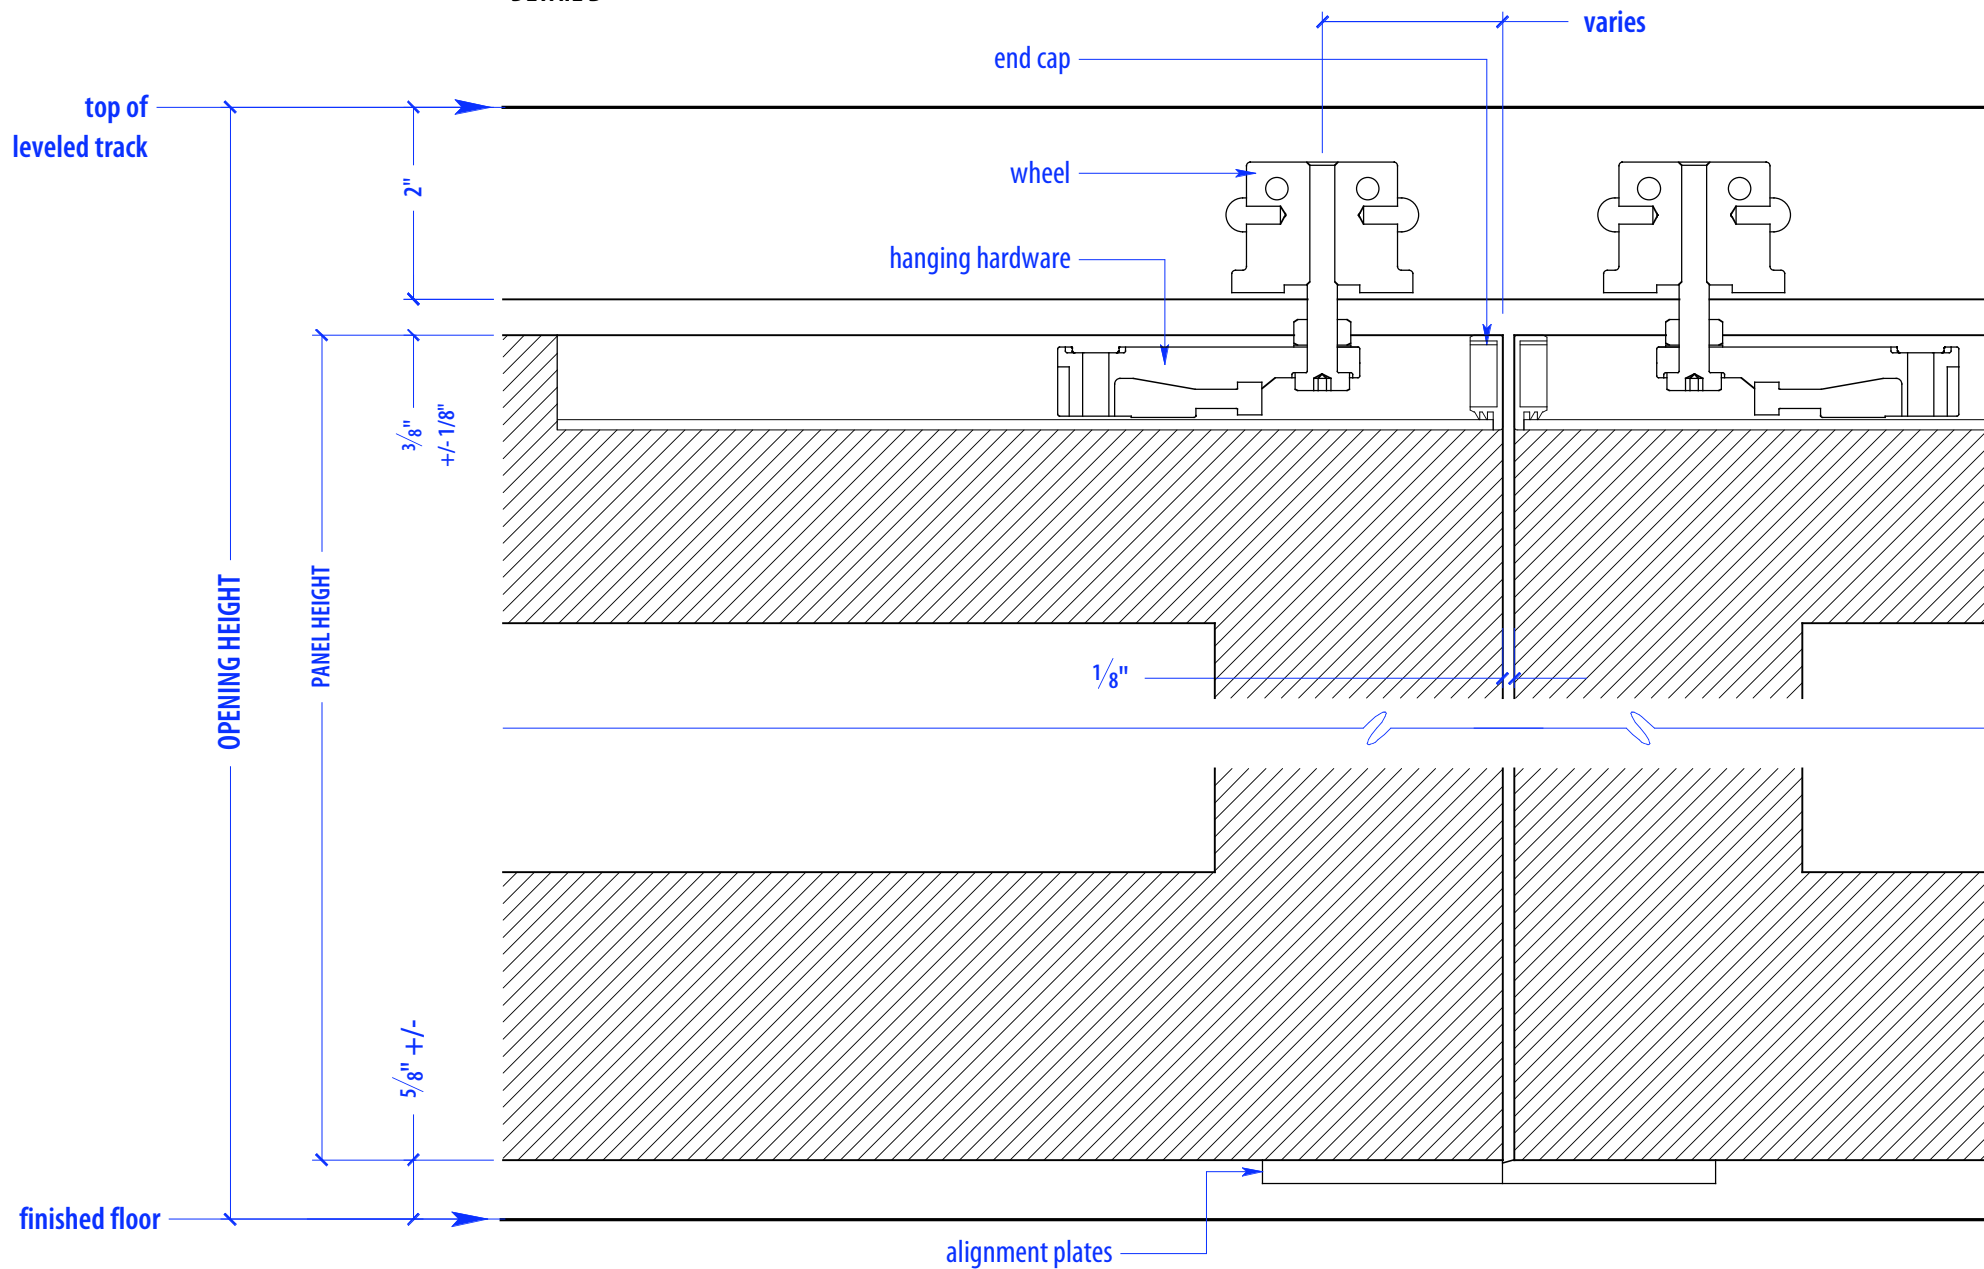

SS PA3/PV1

HEIGHTS	
Door	Track Height
80"	83"
92"	95"
104"	107"
116"	119"

WIDTHS	
Door	Finished Opening
36"	144 7/8"
41"	164 7/8"
46"	184 7/8"

SECTION A

NOTE: each panel weighs approx.
75-110 lbs. Secure tracks to
blocking accordingly

DETAIL B

DETAIL C

PLAN VIEW PIVOT DETAIL

OPERATION OVERVIEW

©2010 RAYDOOR

SSPA / PV

SCALE: $\frac{3}{8}'' = 1'0''$