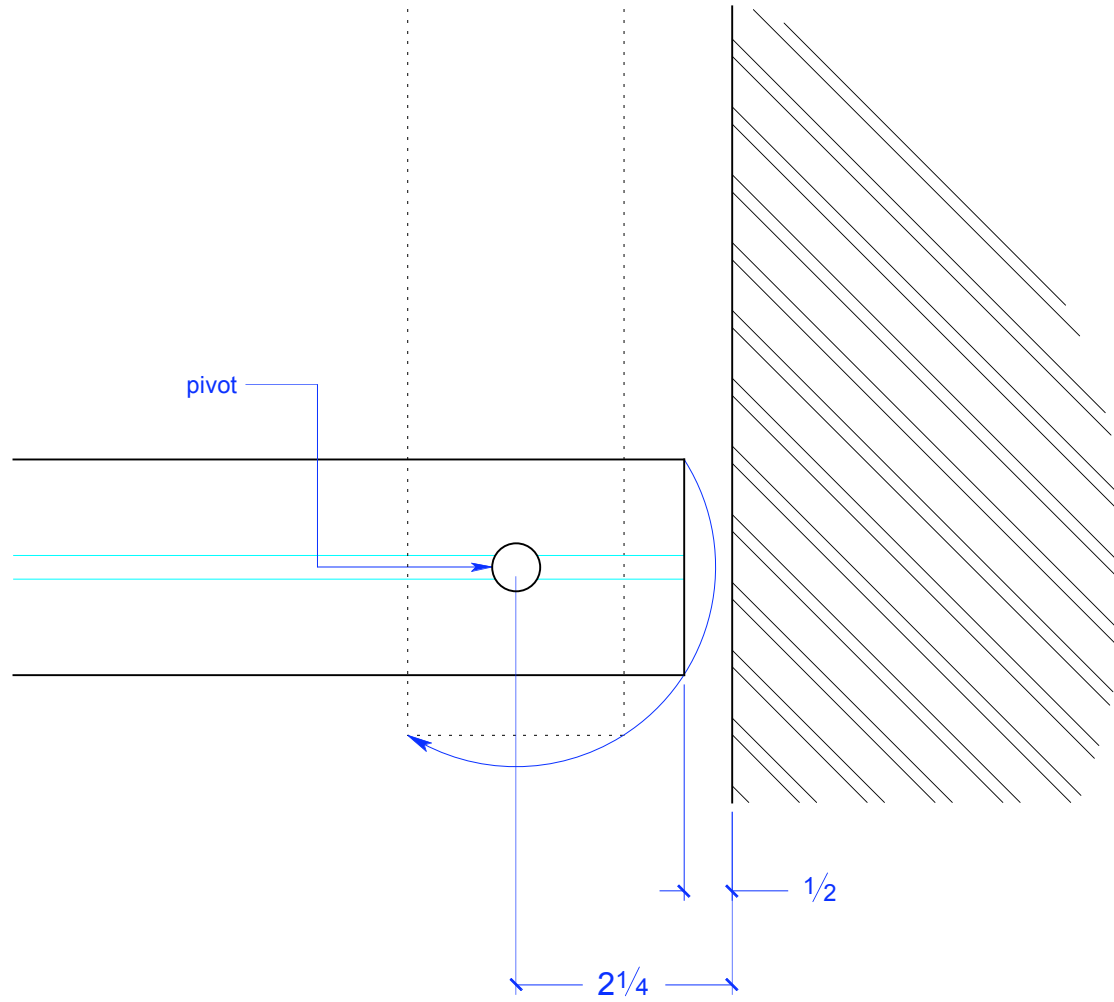

SS PA3/PV1

HEIGHTS	
Door	Track Height
80"	83"
92"	95"
104"	107"
116"	119"

WIDTHS	
Door	Finished Opening
36"	144 7/8"
41"	164 7/8"
46"	184 7/8"

SECTION A

NOTE: each panel weighs approx.
75-110 lbs. Secure tracks to
blocking accordingly

DETAIL B

DETAIL C

PLAN VIEW PIVOT DETAIL

OPERATION OVERVIEW

©2010 RAYDOOR

SSPA / PV

SCALE: $\frac{3}{8}'' = 1'0''$