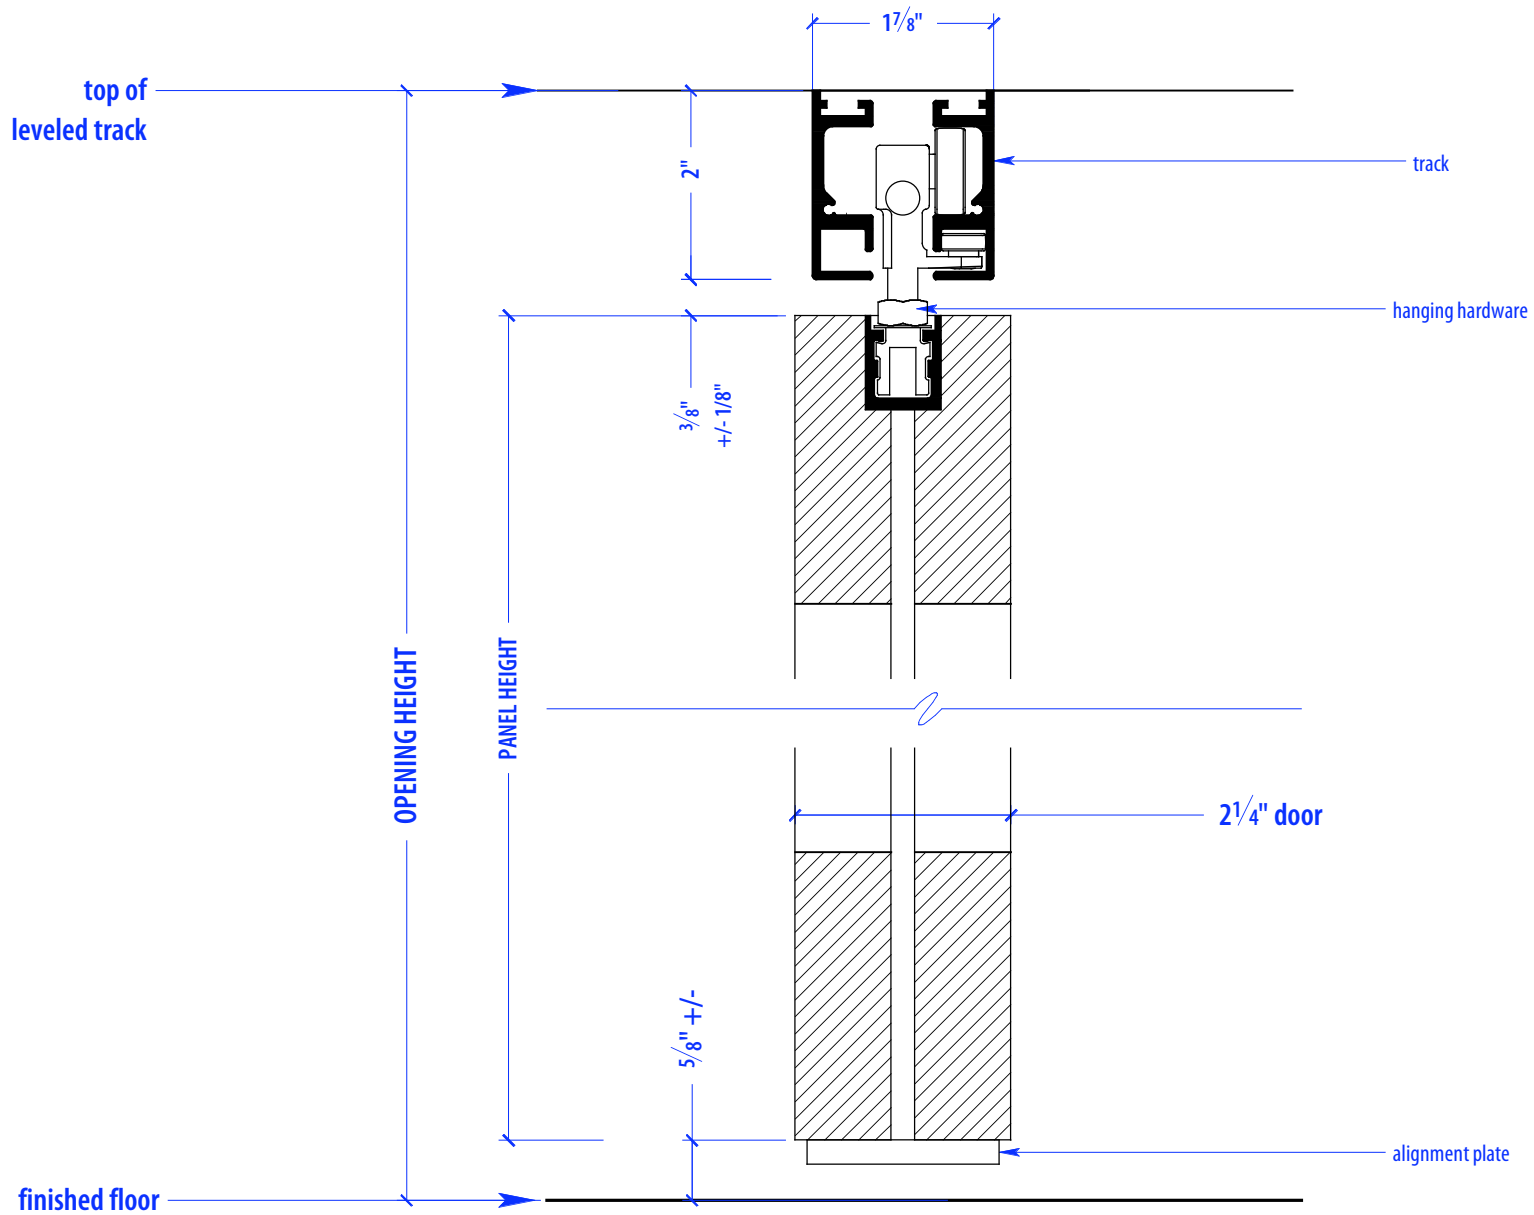

SS PA3/PV1

HEIGHTS	
Door	Track Height
80"	83"
92"	95"
104"	107"
116"	119"

WIDTHS	
Door	Finished Opening
36"	144 7/8"
41"	164 7/8"
46"	184 7/8"

SECTION A

NOTE: each panel weighs approx.
75-110 lbs. Secure tracks to
blocking accordingly

DETAIL B

DETAIL C

PLAN VIEW PIVOT DETAIL

OPERATION OVERVIEW

©2010 RAYDOOR

SSPA / PV

SCALE: $\frac{3}{8}'' = 1'0''$