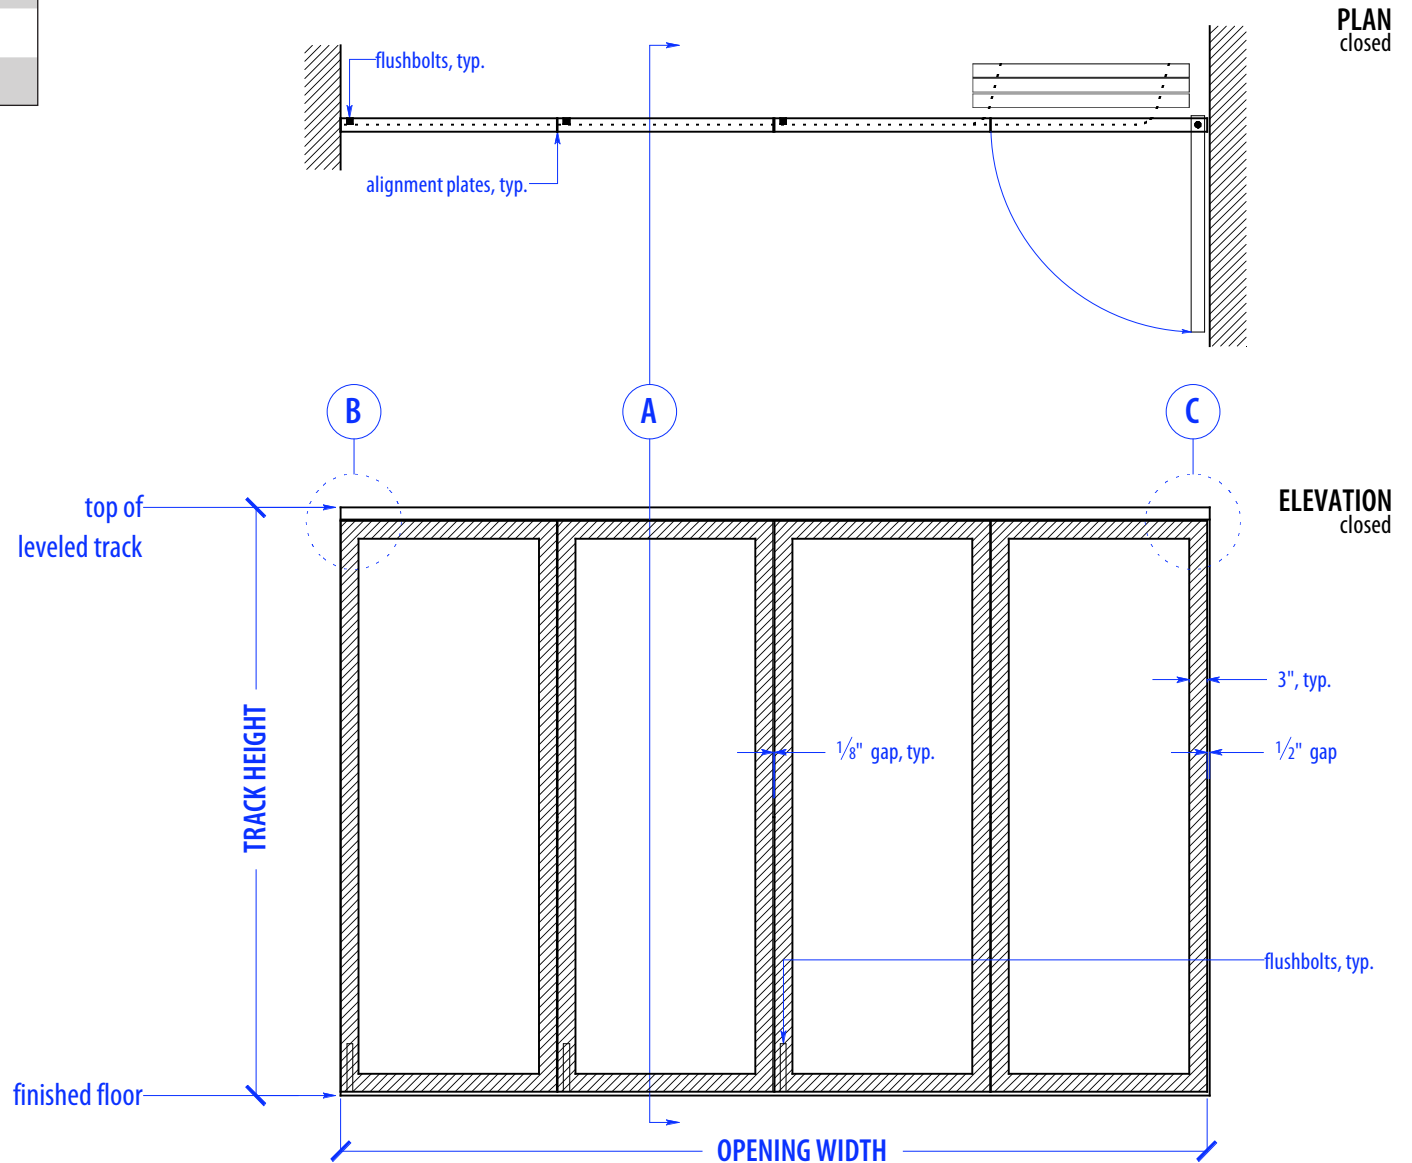

SS PA3/PV1

HEIGHTS	
Door	Track Height
80"	83"
92"	95"
104"	107"
116"	119"

WIDTHS	
Door	Finished Opening
36"	144 7/8"
41"	164 7/8"
46"	184 7/8"

SECTION A

NOTE: each panel weighs approx.
75-110 lbs. Secure tracks to
blocking accordingly

DETAIL B

DETAIL C

PLAN VIEW PIVOT DETAIL

OPERATION OVERVIEW

©2010 RAYDOOR

SSPA / PV

SCALE: $\frac{3}{8}'' = 1'0''$