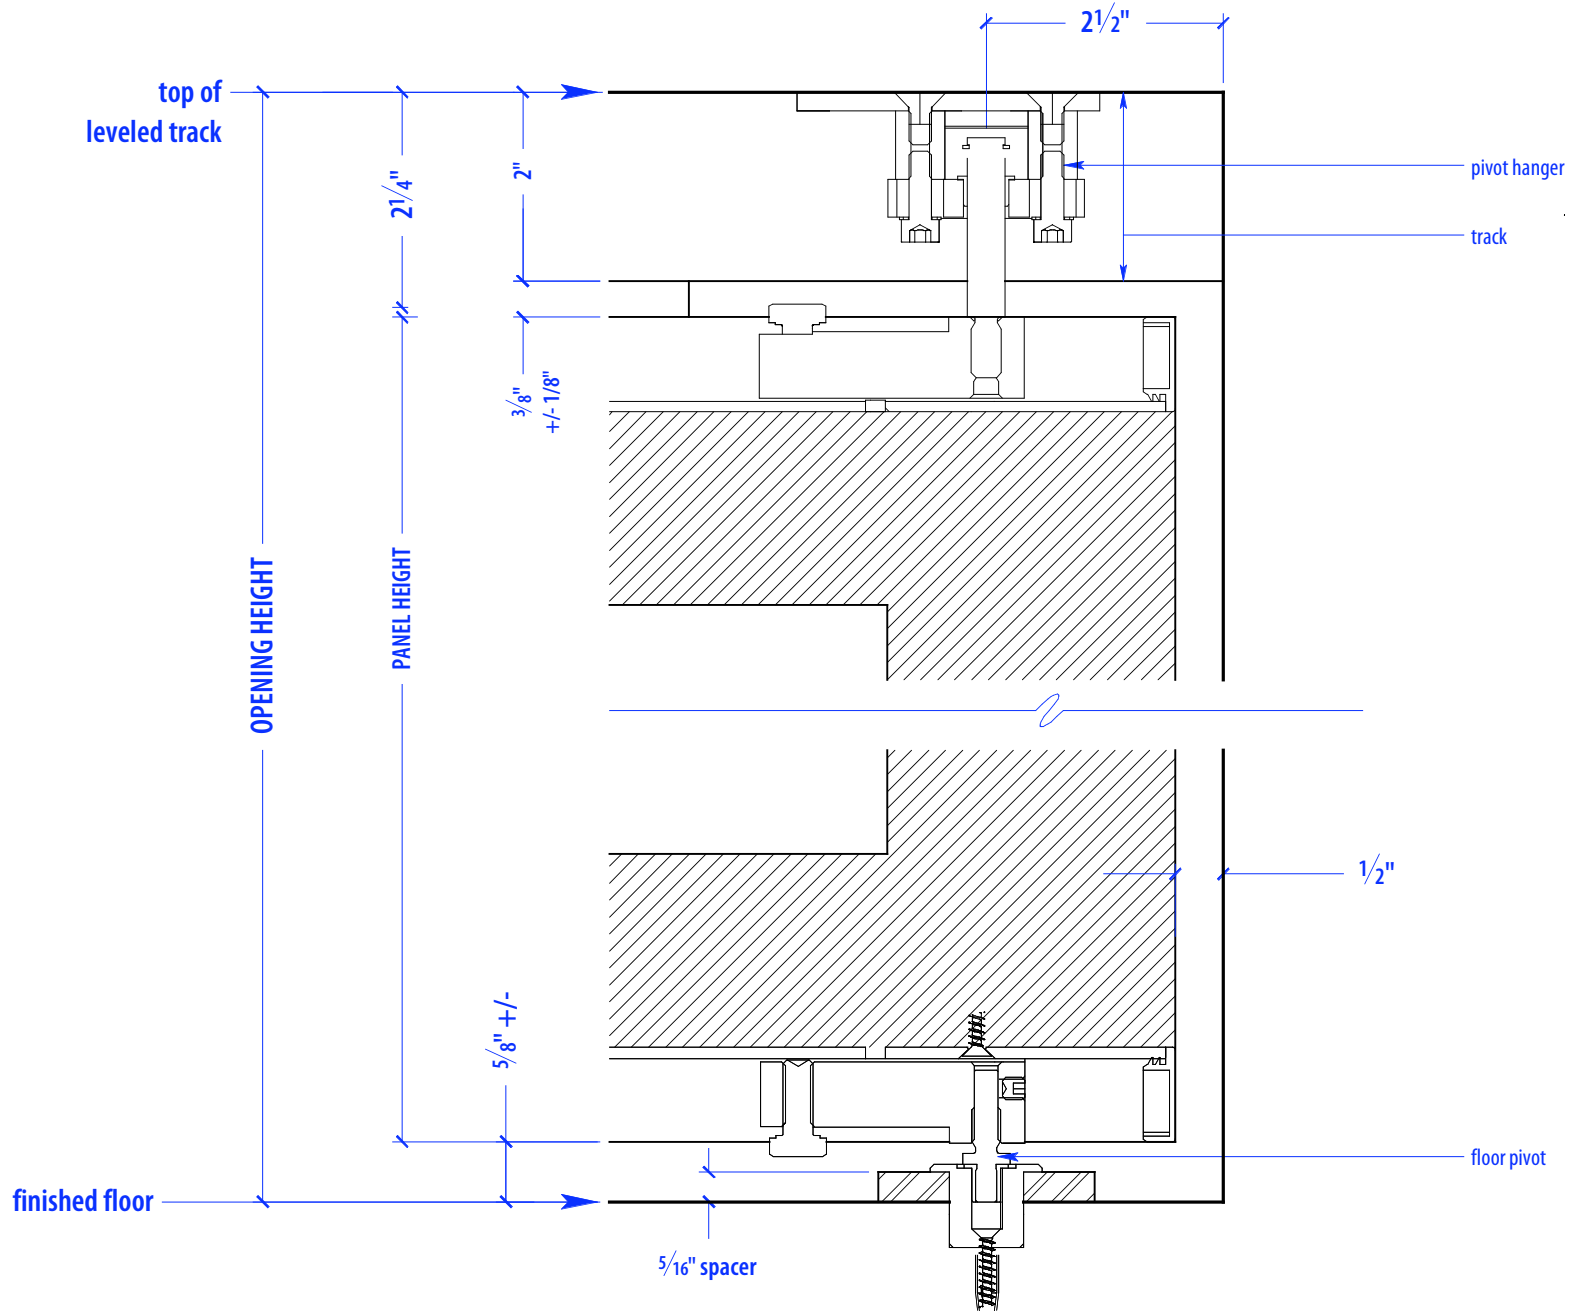

SS PA3/PV1

HEIGHTS	
Door	Track Height
80"	83"
92"	95"
104"	107"
116"	119"

WIDTHS	
Door	Finished Opening
36"	144 7/8"
41"	164 7/8"
46"	184 7/8"

SECTION A

NOTE: each panel weighs approx.
75-110 lbs. Secure tracks to
blocking accordingly

DETAIL B

DETAIL C

PLAN VIEW PIVOT DETAIL

OPERATION OVERVIEW

©2010 RAYDOOR

SSPA / PV

SCALE: $\frac{3}{8}'' = 1'0''$