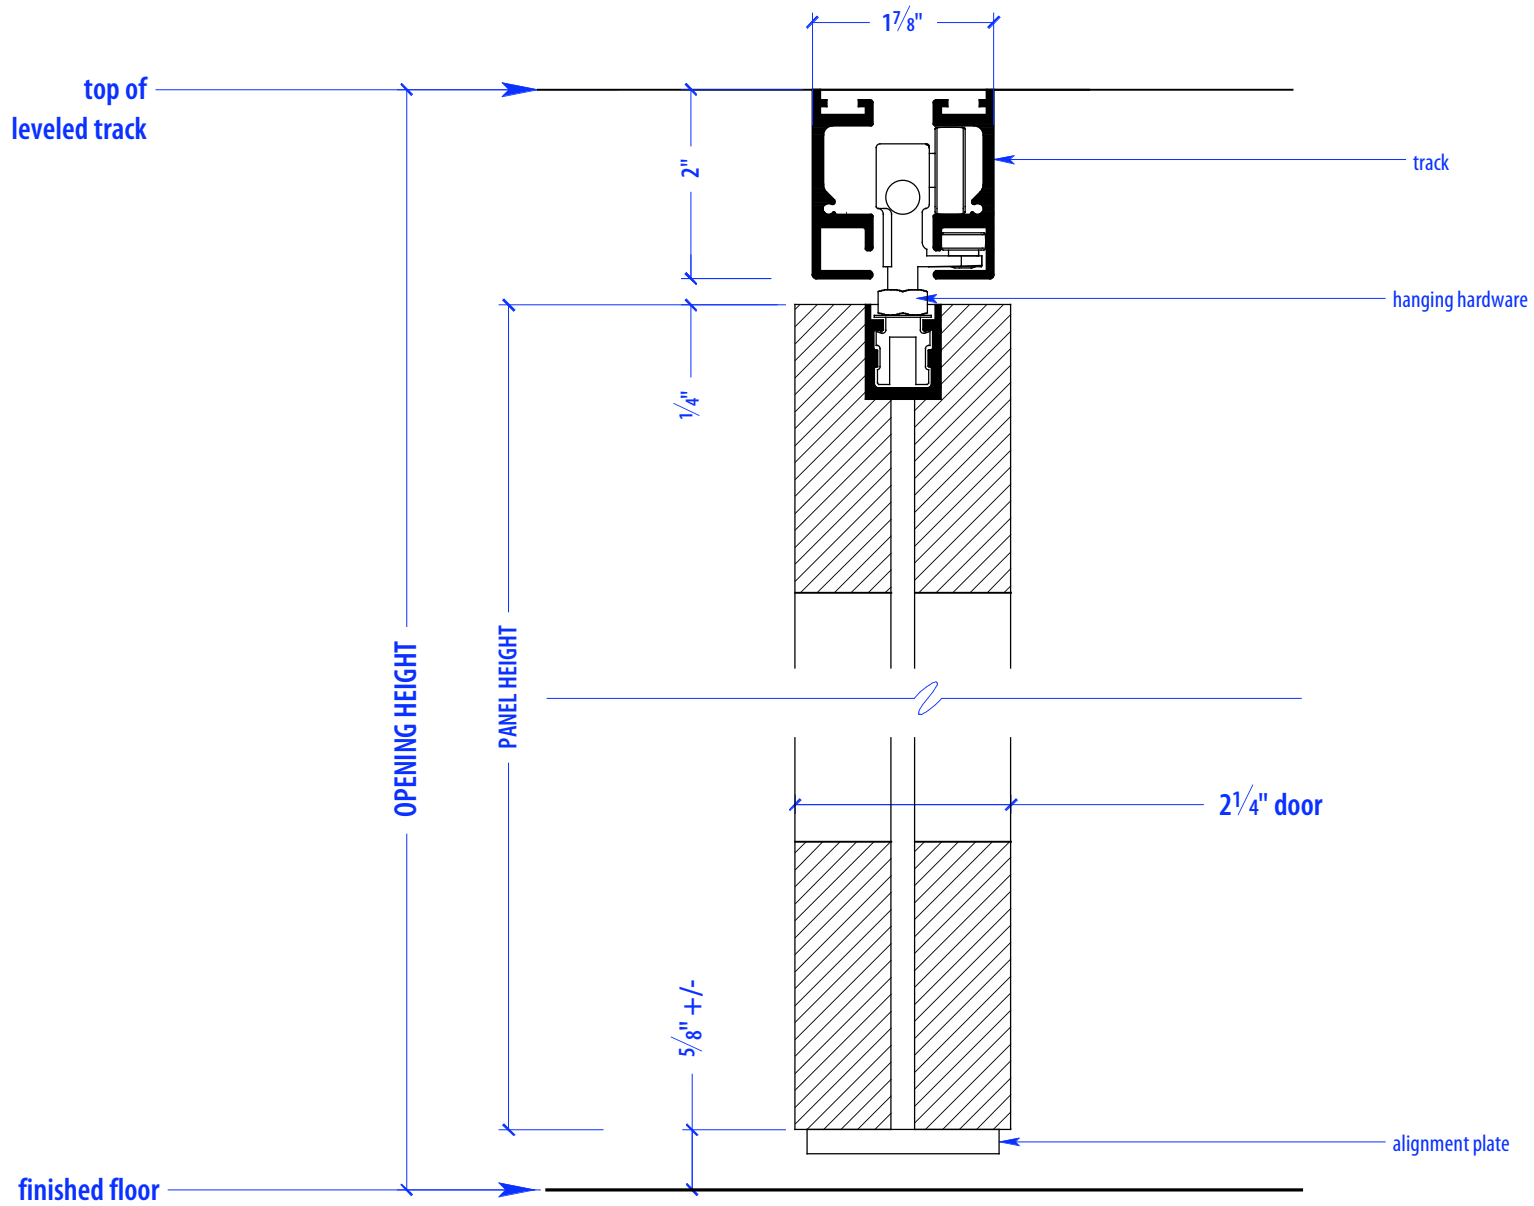

HEIGHTS	
Door	Track Height
80"	82 7/8"
92"	94 7/8"
104"	106 7/8"
116"	118 7/8"

WIDTHS	
Door	Finished Opening
36"	107 3/4"
41"	122 3/4"
46"	137 3/4"

### SECTION A

NOTE: each panel weighs approx.  
75-110 lbs. Secure tracks to  
blocking accordingly

DETAIL B