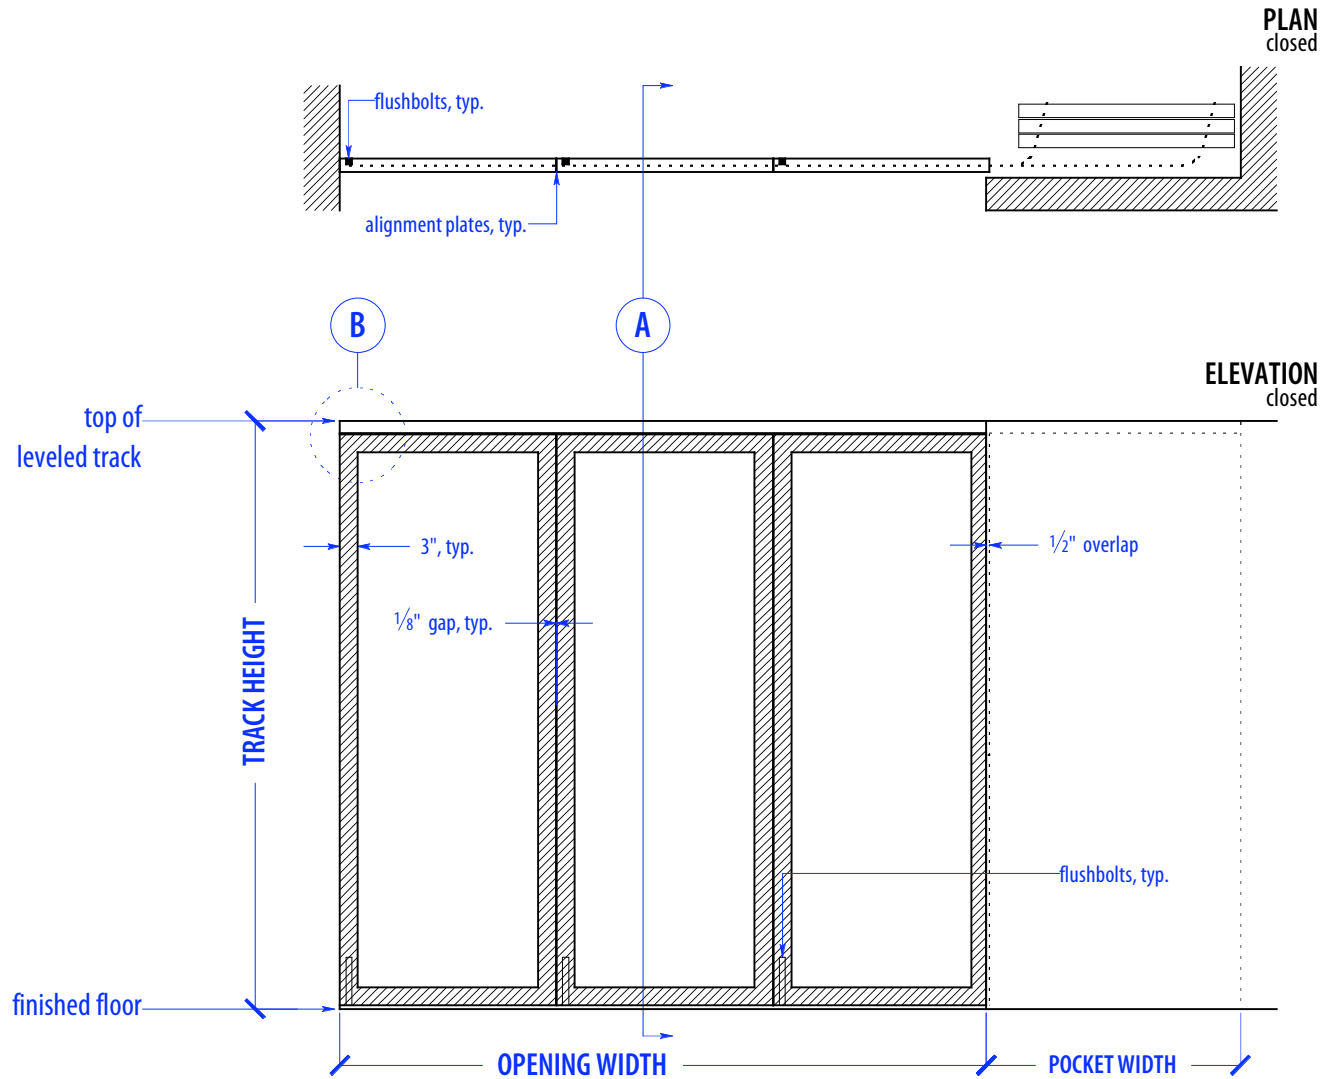

HEIGHTS	
Door	Track Height
80"	82 7/8"
92"	94 7/8"
104"	106 7/8"
116"	118 7/8"

WIDTHS	
Door	Finished Opening
36"	107 3/4"
41"	122 3/4"
46"	137 3/4"

### SECTION A

NOTE: each panel weighs approx.  
75-110 lbs. Secure tracks to  
blocking accordingly

DETAIL B