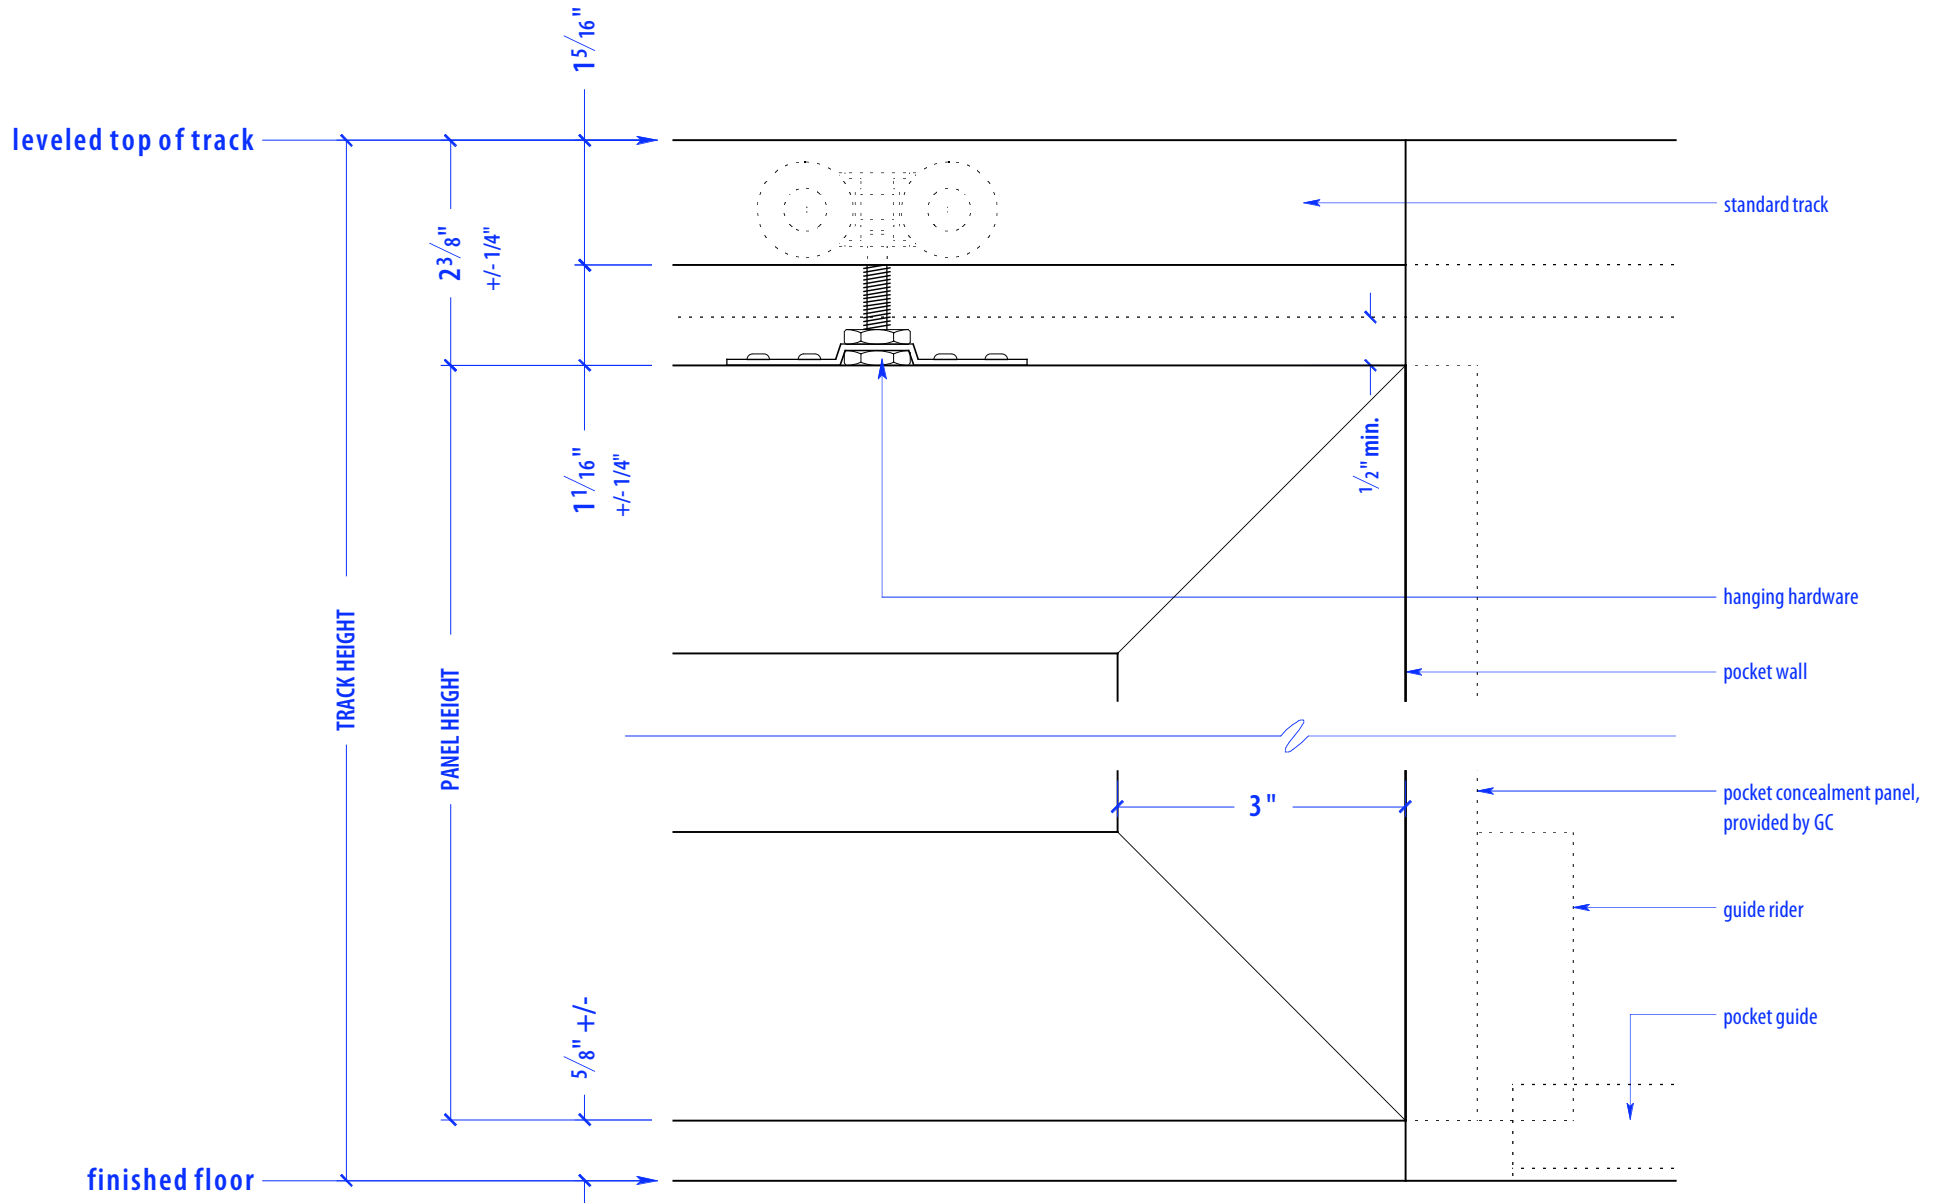

HEIGHTS		
Door	Standard Track Height	Low Profile Track Height
80"	83"	82 1/4"
92"	95"	94 1/4"
104"	107"	106 1/4"
116"	119"	118 1/4"

WIDTHS	
Door	Finished Opening
36"	204"
41"	234"
46"	264"

SECTION A

NOTE: each panel weighs approx. 75-110 lbs.
Secure tracks to blocking accordingly

NOTE: each panel weighs approx. 75-110 lbs.
Secure tracks to blocking accordingly

SECTION B

NOTES: pocket depth should be 2" deeper than width of doors

Guide Rider is a block with a slit for the pocket guide; It allows for full extension; attach to bottom of PCP