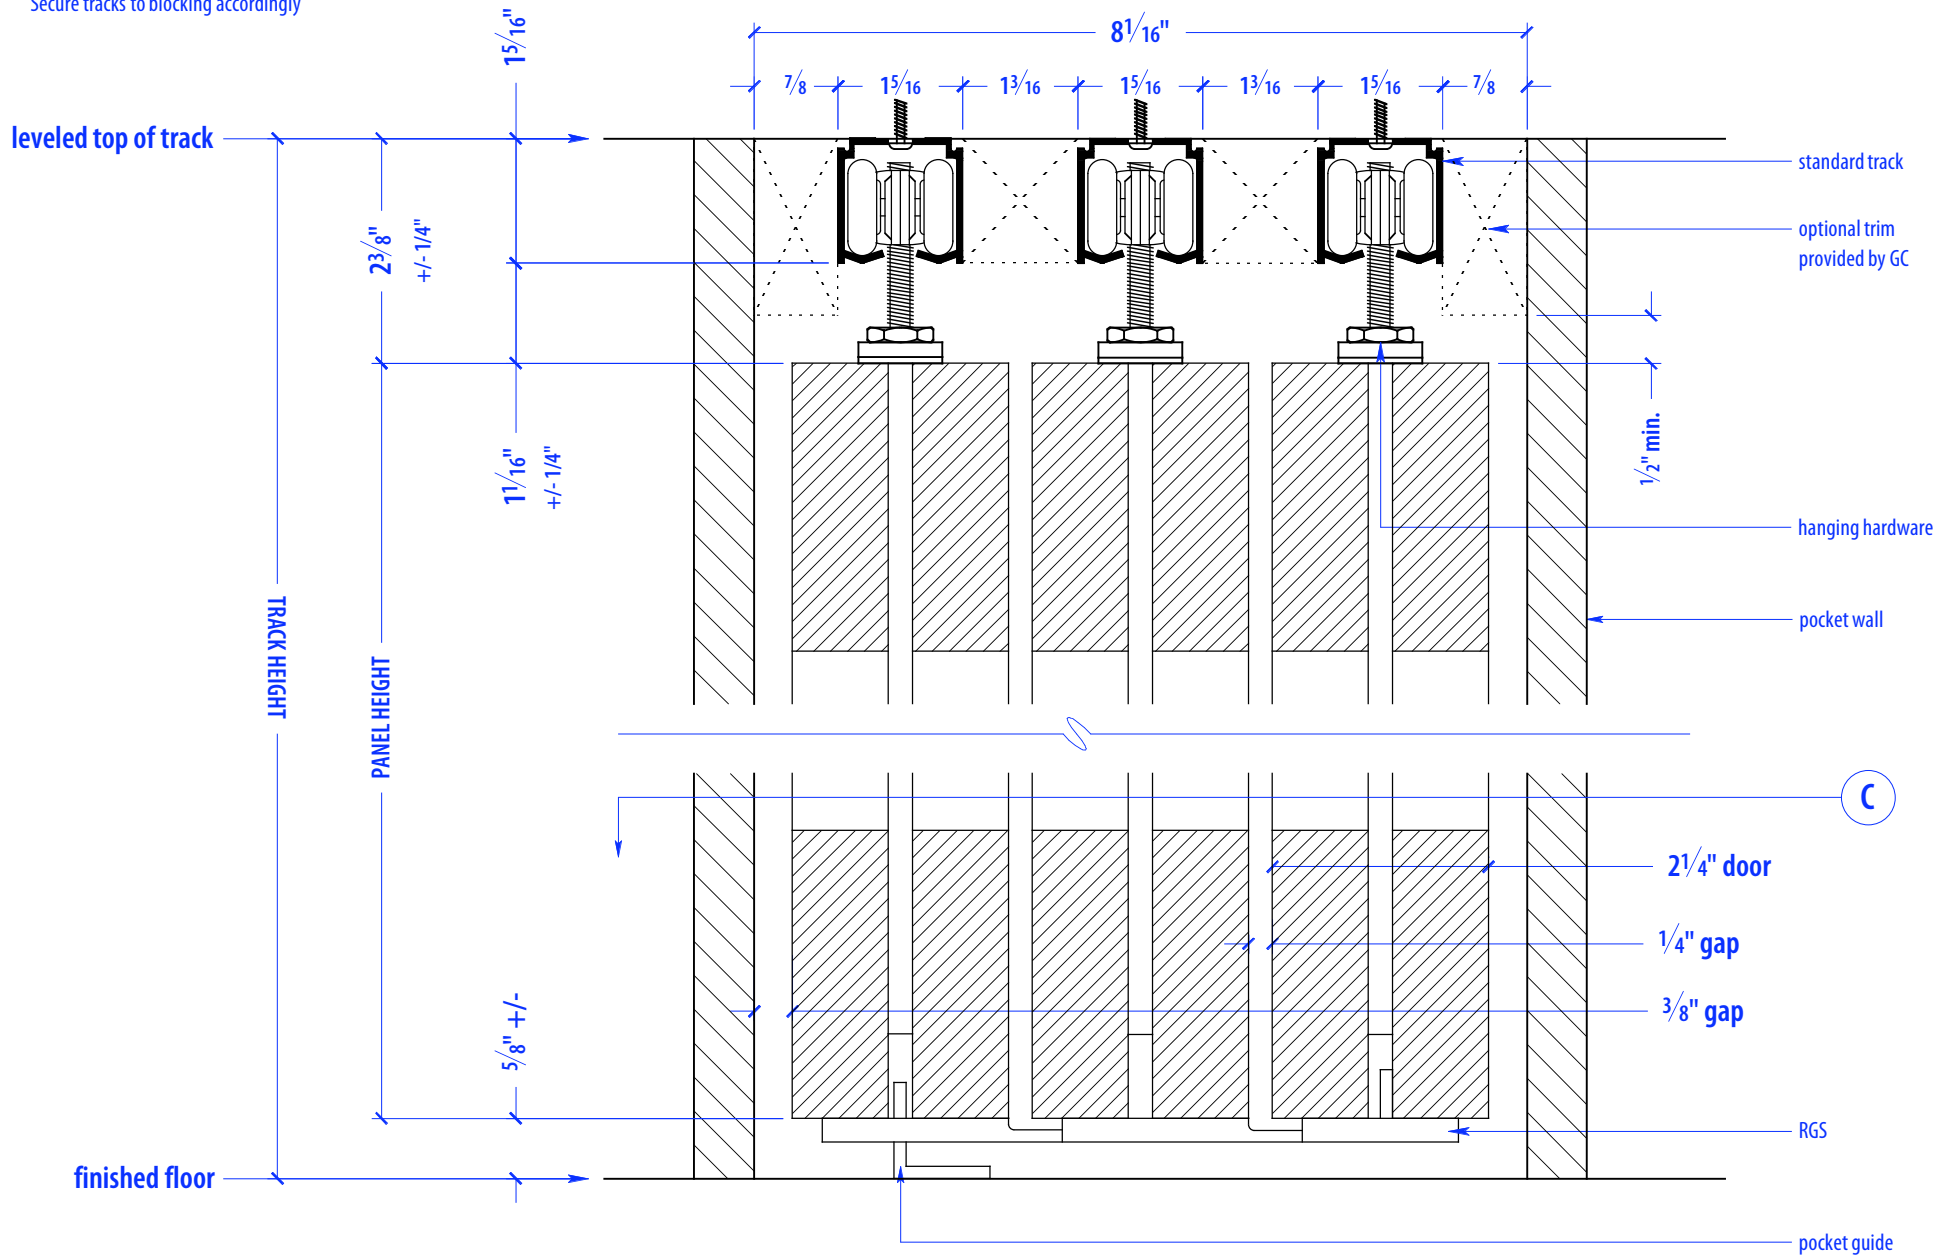

HEIGHTS		
Door	Standard Track Height	Low Profile Track Height
80"	83"	82 1/4"
92"	95"	94 1/4"
104"	107"	106 1/4"
116"	119"	118 1/4"

WIDTHS	
Door	Finished Opening
36"	204"
41"	234"
46"	264"

SECTION A

NOTE: each panel weighs approx. 75-110 lbs.
Secure tracks to blocking accordingly

NOTE: each panel weighs approx. 75-110 lbs.
Secure tracks to blocking accordingly

SECTION B

NOTES: pocket depth should be 2" deeper than width of doors

Guide Rider is a block with a slit for the pocket guide; It allows for full extension; attach to bottom of PCP