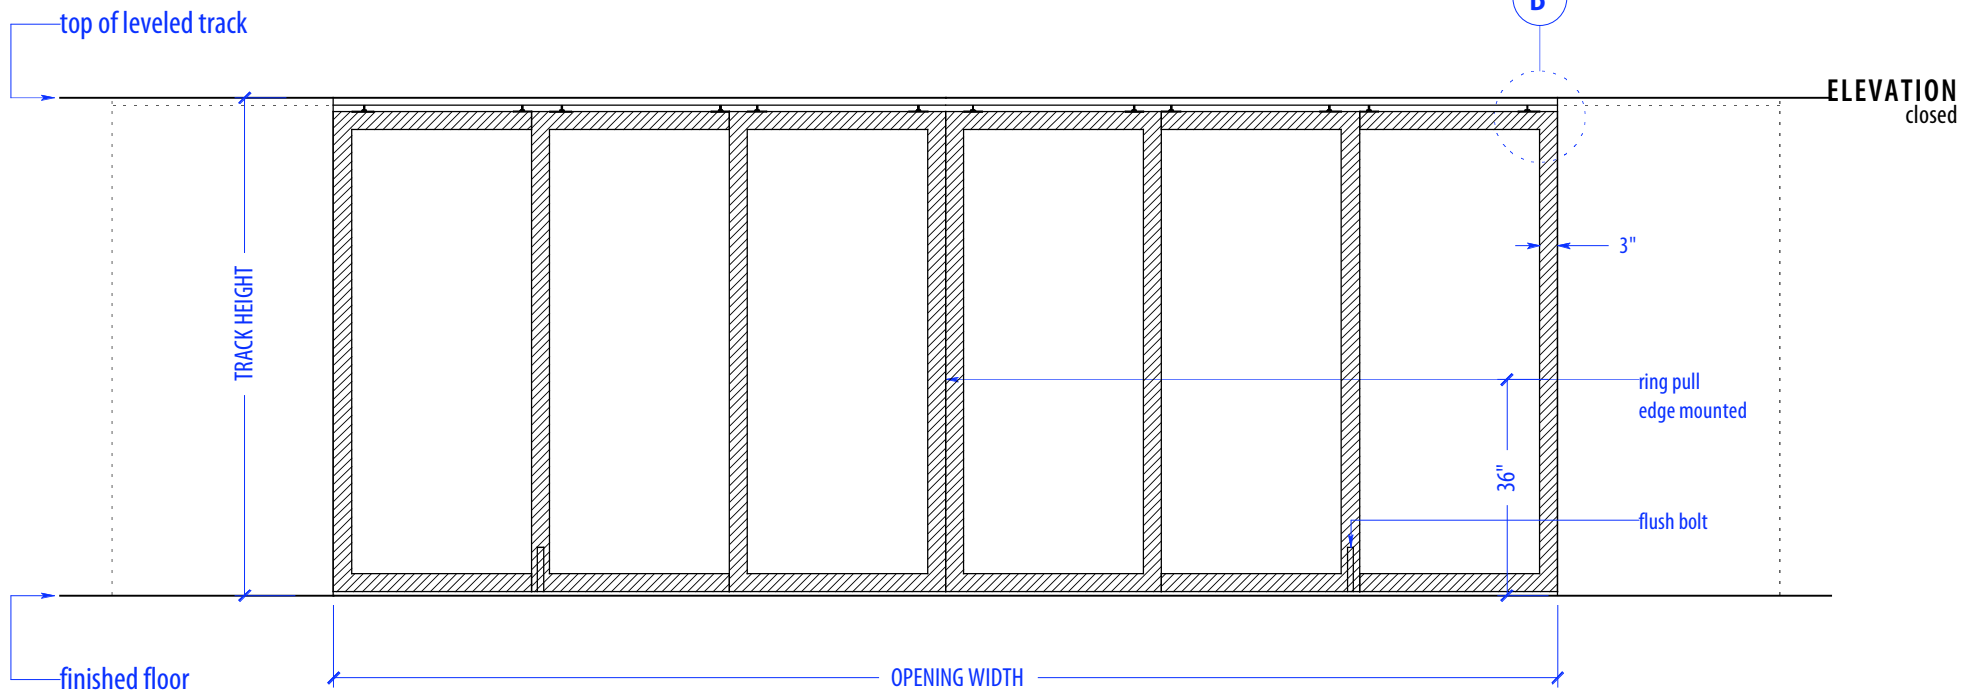

HEIGHTS		
Door	Standard Track Height	Low Profile Track Height
80"	83"	82 1/4"
92"	95"	94 1/4"
104"	107"	106 1/4"
116"	119"	118 1/4"

WIDTHS	
Door	Finished Opening
36"	204"
41"	234"
46"	264"

SECTION A

NOTE: each panel weighs approx. 75-110 lbs.
Secure tracks to blocking accordingly

NOTE: each panel weighs approx. 75-110 lbs.
Secure tracks to blocking accordingly

SECTION B

NOTES: pocket depth should be 2" deeper than width of doors

Guide Rider is a block with a slit for the pocket guide; It allows for full extension; attach to bottom of PCP