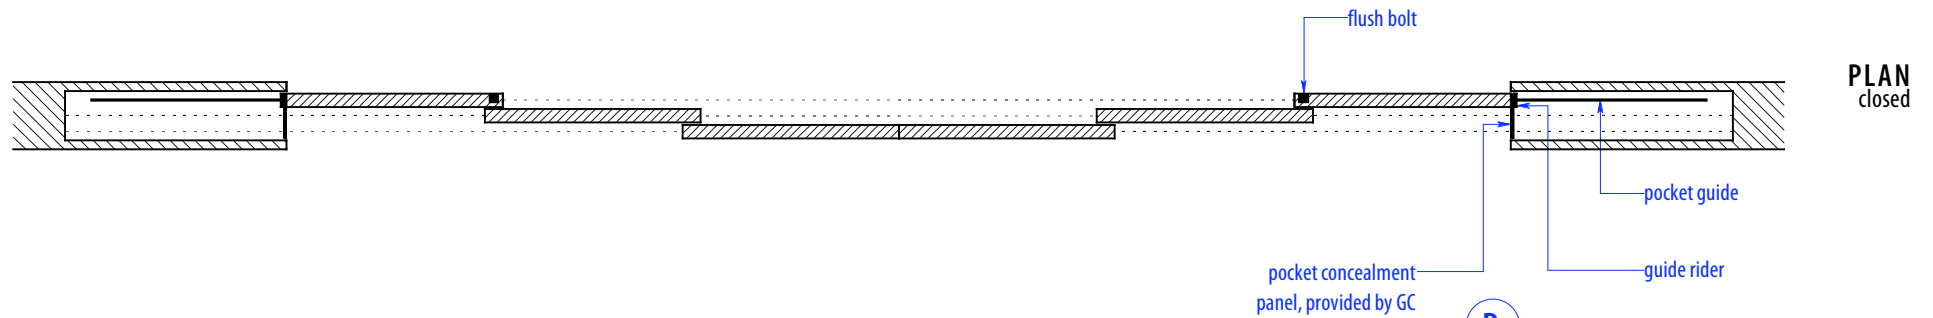

HEIGHTS		
Door	Standard Track Height	Low Profile Track Height
80"	83"	82 1/4"
92"	95"	94 1/4"
104"	107"	106 1/4"
116"	119"	118 1/4"

WIDTHS	
Door	Finished Opening
36"	204"
41"	234"
46"	264"

SECTION A

NOTE: each panel weighs approx. 75-110 lbs.
Secure tracks to blocking accordingly

NOTE: each panel weighs approx. 75-110 lbs.
Secure tracks to blocking accordingly

SECTION B

NOTES: pocket depth should be 2" deeper than width of doors

Guide Rider is a block with a slit for the pocket guide; It allows for full extension; attach to bottom of PCP