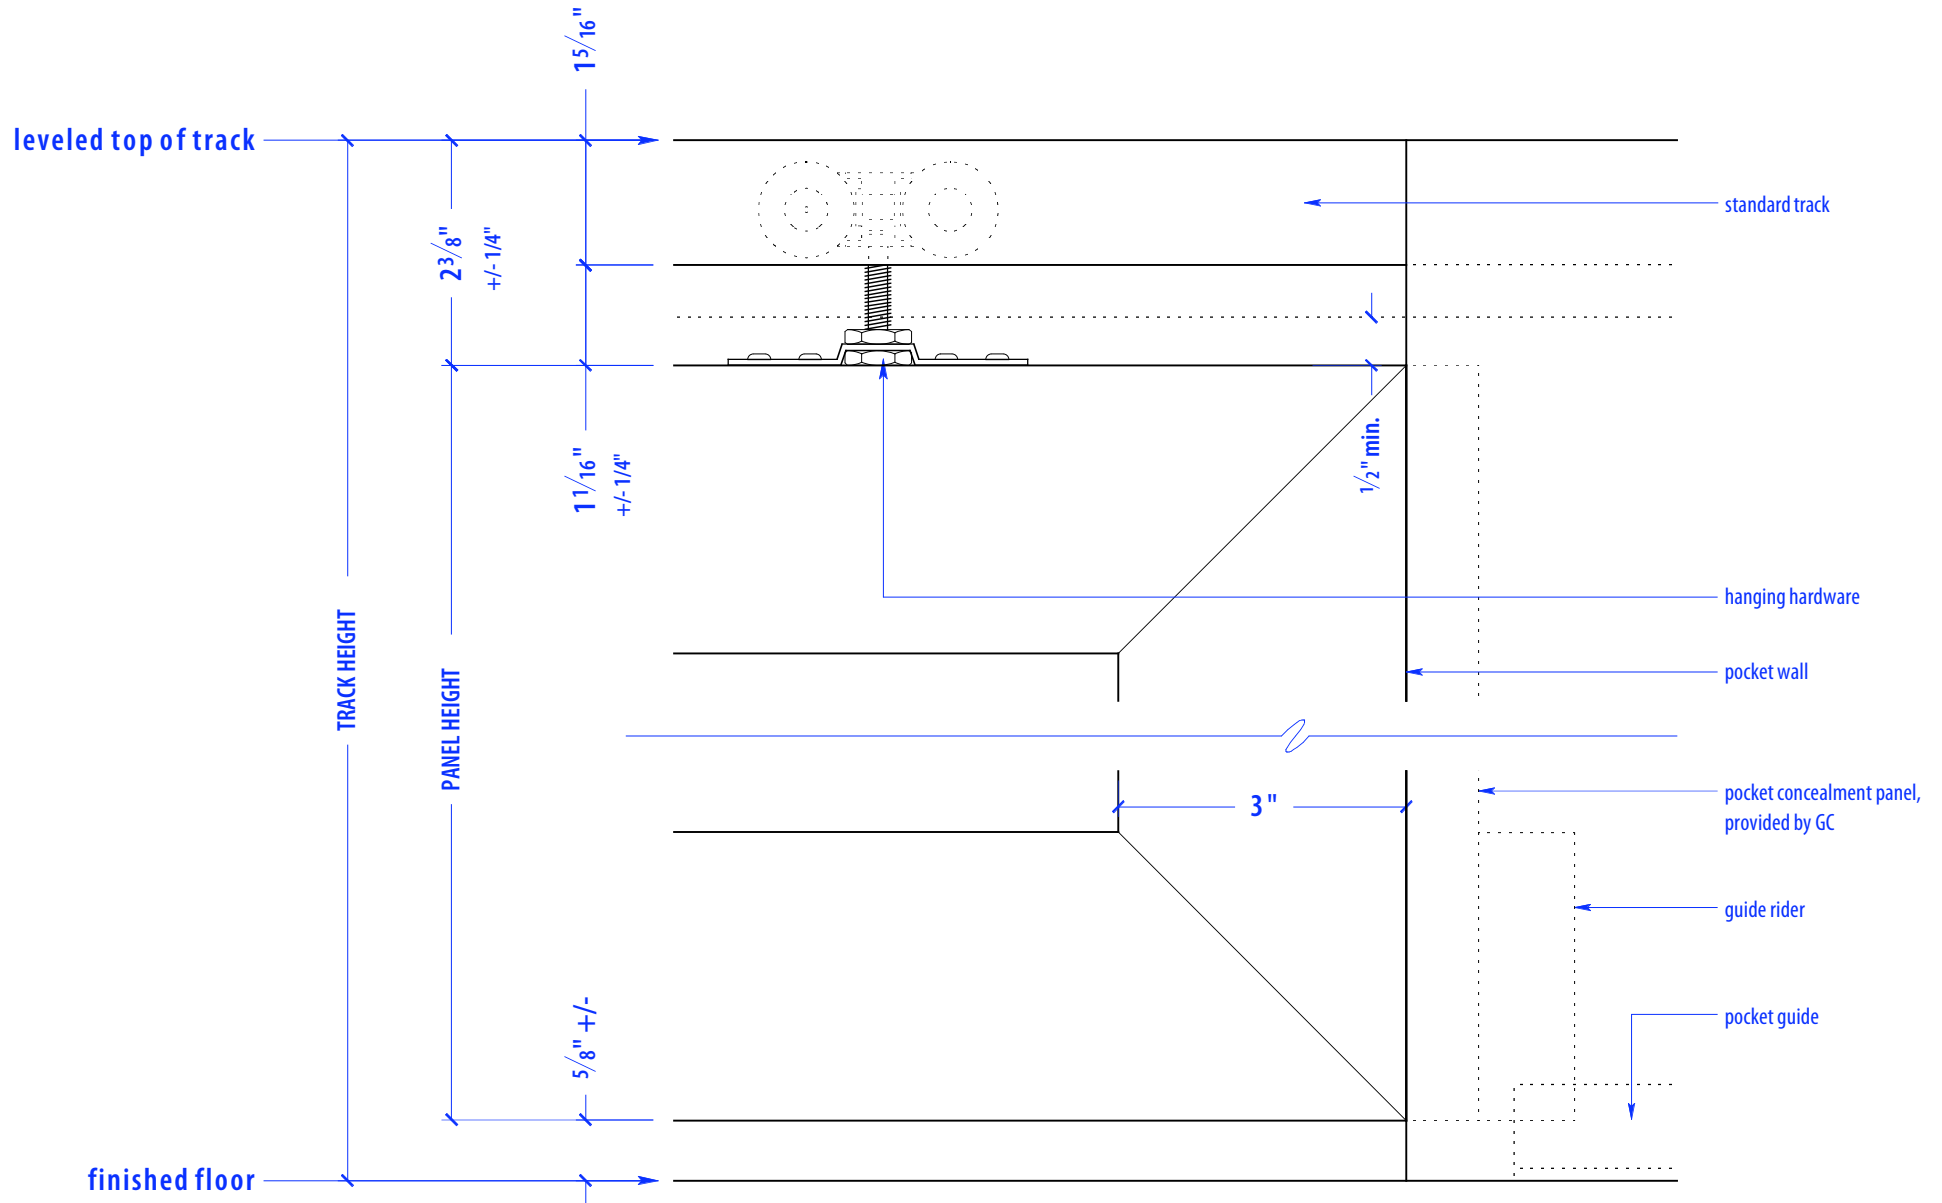

HEIGHTS		
Door	Standard Track Height	Low Profile Track Height
80"	83"	82 1/4"
92"	95"	94 1/4"
104"	107"	106 1/4"
116"	119"	118 1/4"

WIDTHS	
Door	Finished Opening
36"	135"
41"	155"
46"	175"

## SECTION A

NOTE: each panel weighs approx. 75-110 lbs.  
Secure tracks to blocking accordingly

NOTE: each panel weighs approx. 75-110 lbs.  
Secure tracks to blocking accordingly

## SECTION B

NOTES: pocket depth should be 2" deeper than width of doors

Guide Rider is a block with a slit for the pocket guide; It allows for full extension; attach to bottom of PCP