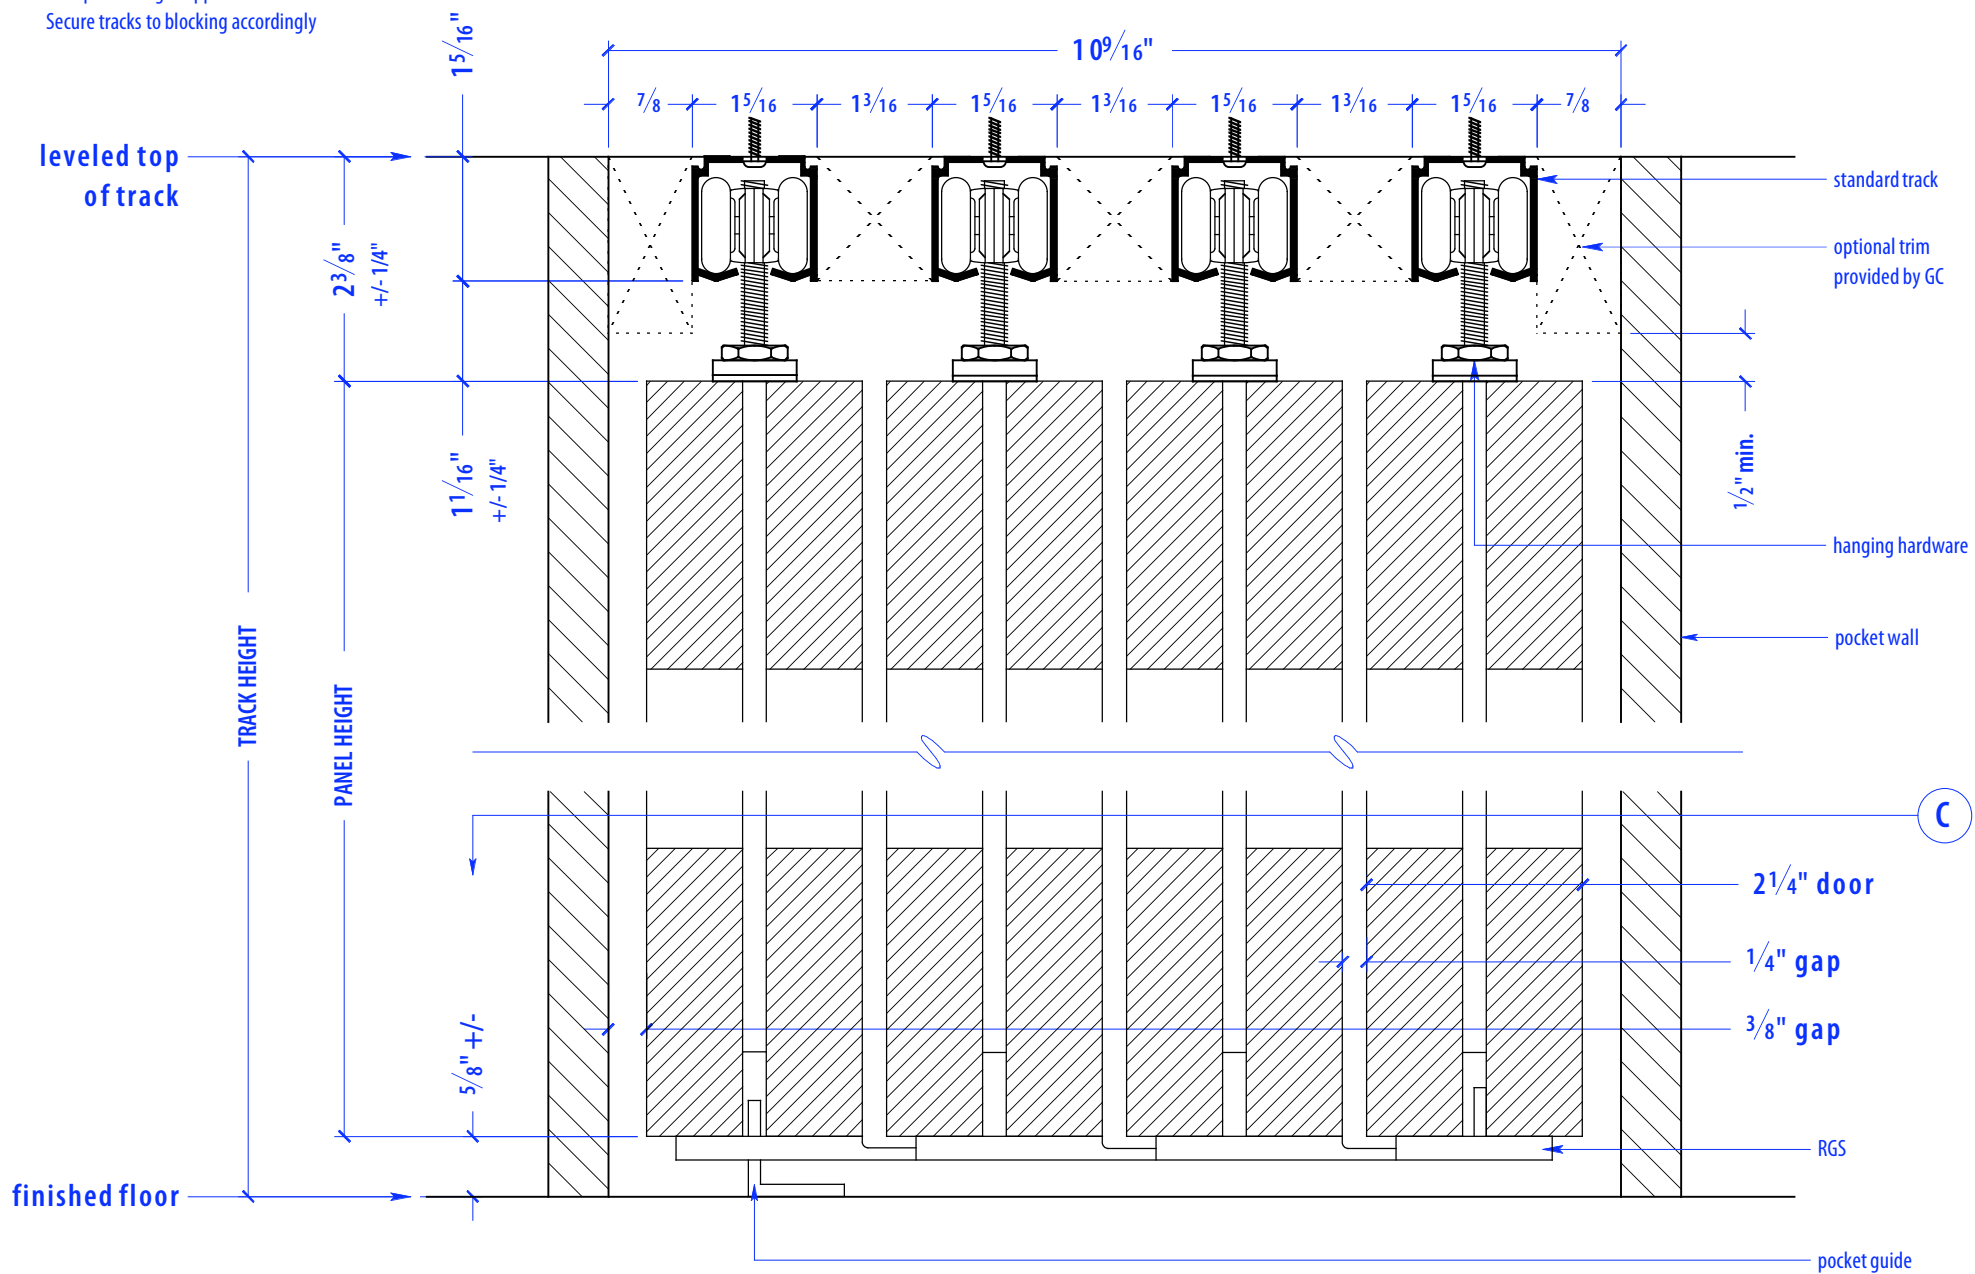

HEIGHTS		
Door	Standard Track Height	Low Profile Track Height
80"	83"	82 1/4"
92"	95"	94 1/4"
104"	107"	106 1/4"
116"	119"	118 1/4"

WIDTHS	
Door	Finished Opening
36"	135"
41"	155"
46"	175"

## SECTION A

NOTE: each panel weighs approx. 75-110 lbs.  
Secure tracks to blocking accordingly

NOTE: each panel weighs approx. 75-110 lbs.  
Secure tracks to blocking accordingly

## SECTION B

NOTES: pocket depth should be 2" deeper than width of doors

Guide Rider is a block with a slit for the pocket guide; It allows for full extension; attach to bottom of PCP