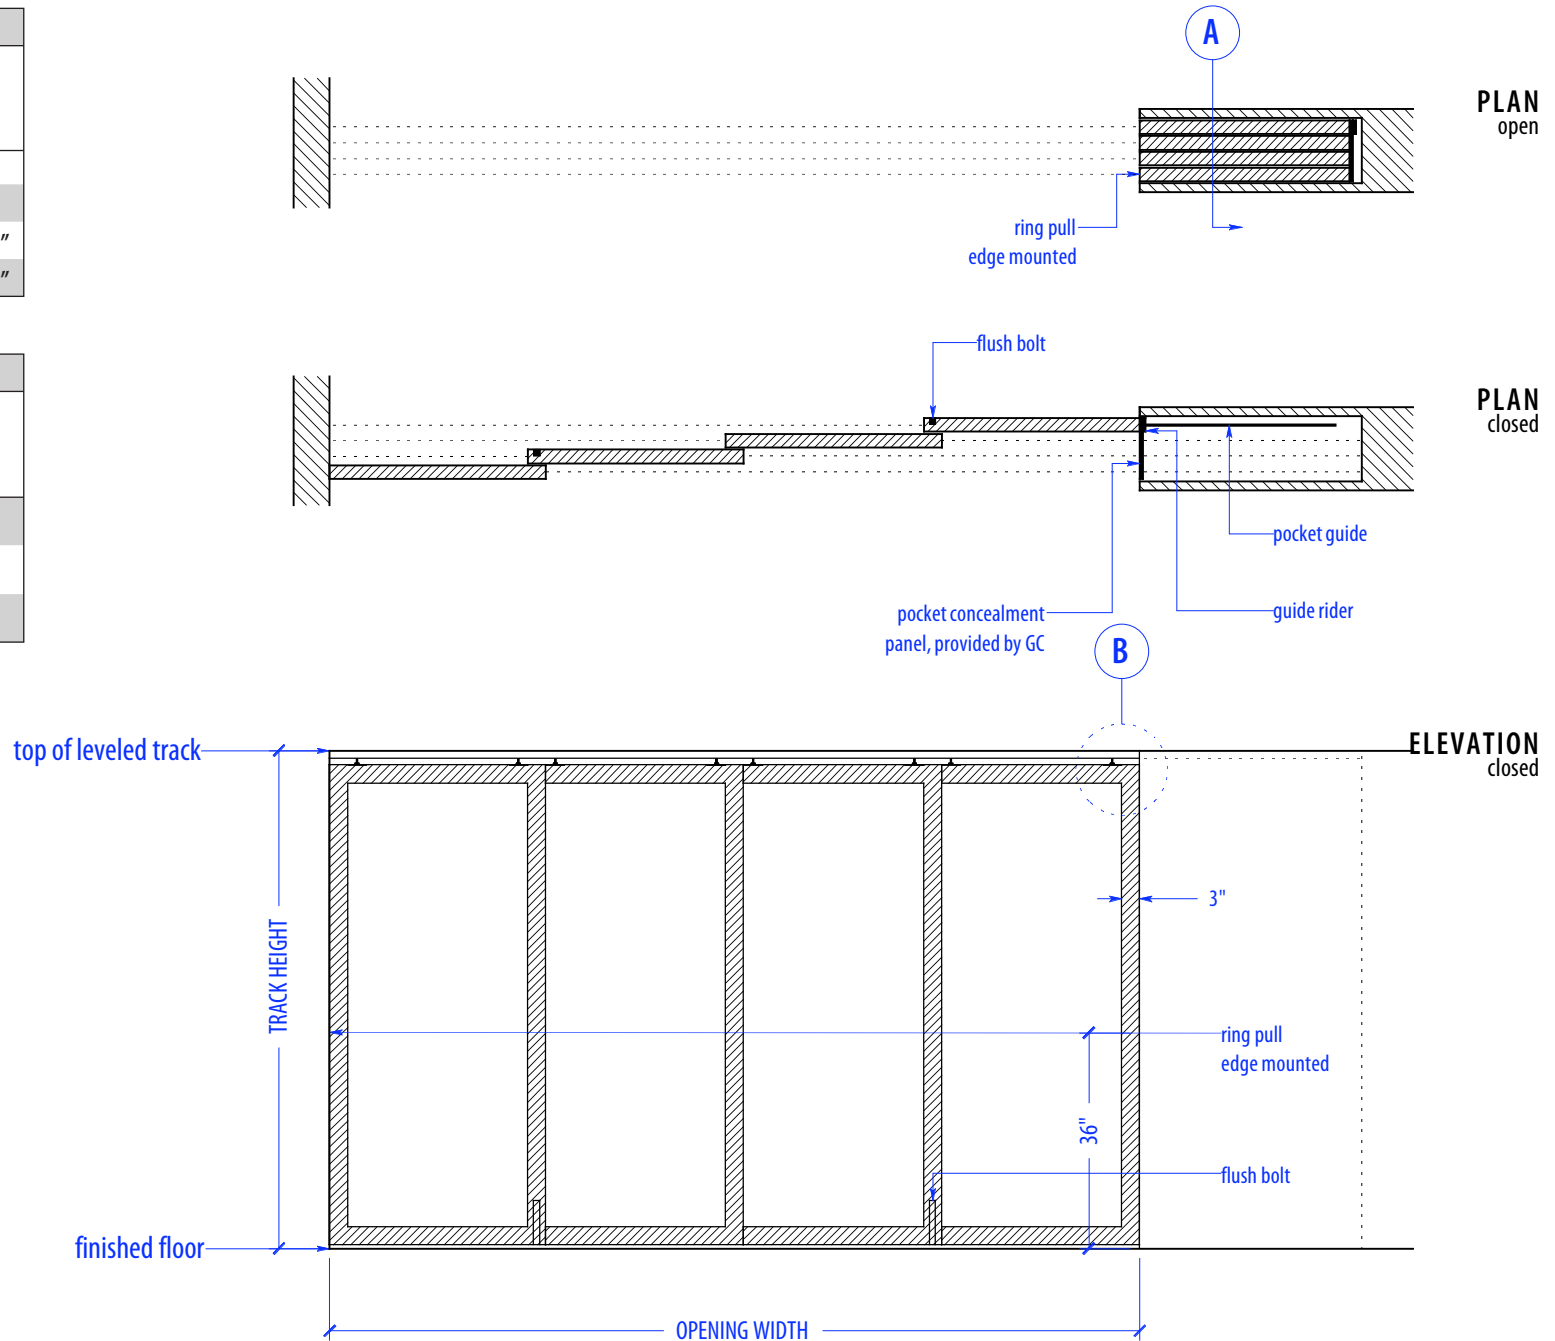

HEIGHTS		
Door	Standard Track Height	Low Profile Track Height
80"	83"	82 1/4"
92"	95"	94 1/4"
104"	107"	106 1/4"
116"	119"	118 1/4"

WIDTHS	
Door	Finished Opening
36"	135"
41"	155"
46"	175"

## SECTION A

NOTE: each panel weighs approx. 75-110 lbs.  
Secure tracks to blocking accordingly

NOTE: each panel weighs approx. 75-110 lbs.  
Secure tracks to blocking accordingly

## SECTION B

NOTES: pocket depth should be 2" deeper than width of doors

Guide Rider is a block with a slit for the pocket guide; It allows for full extension; attach to bottom of PCP