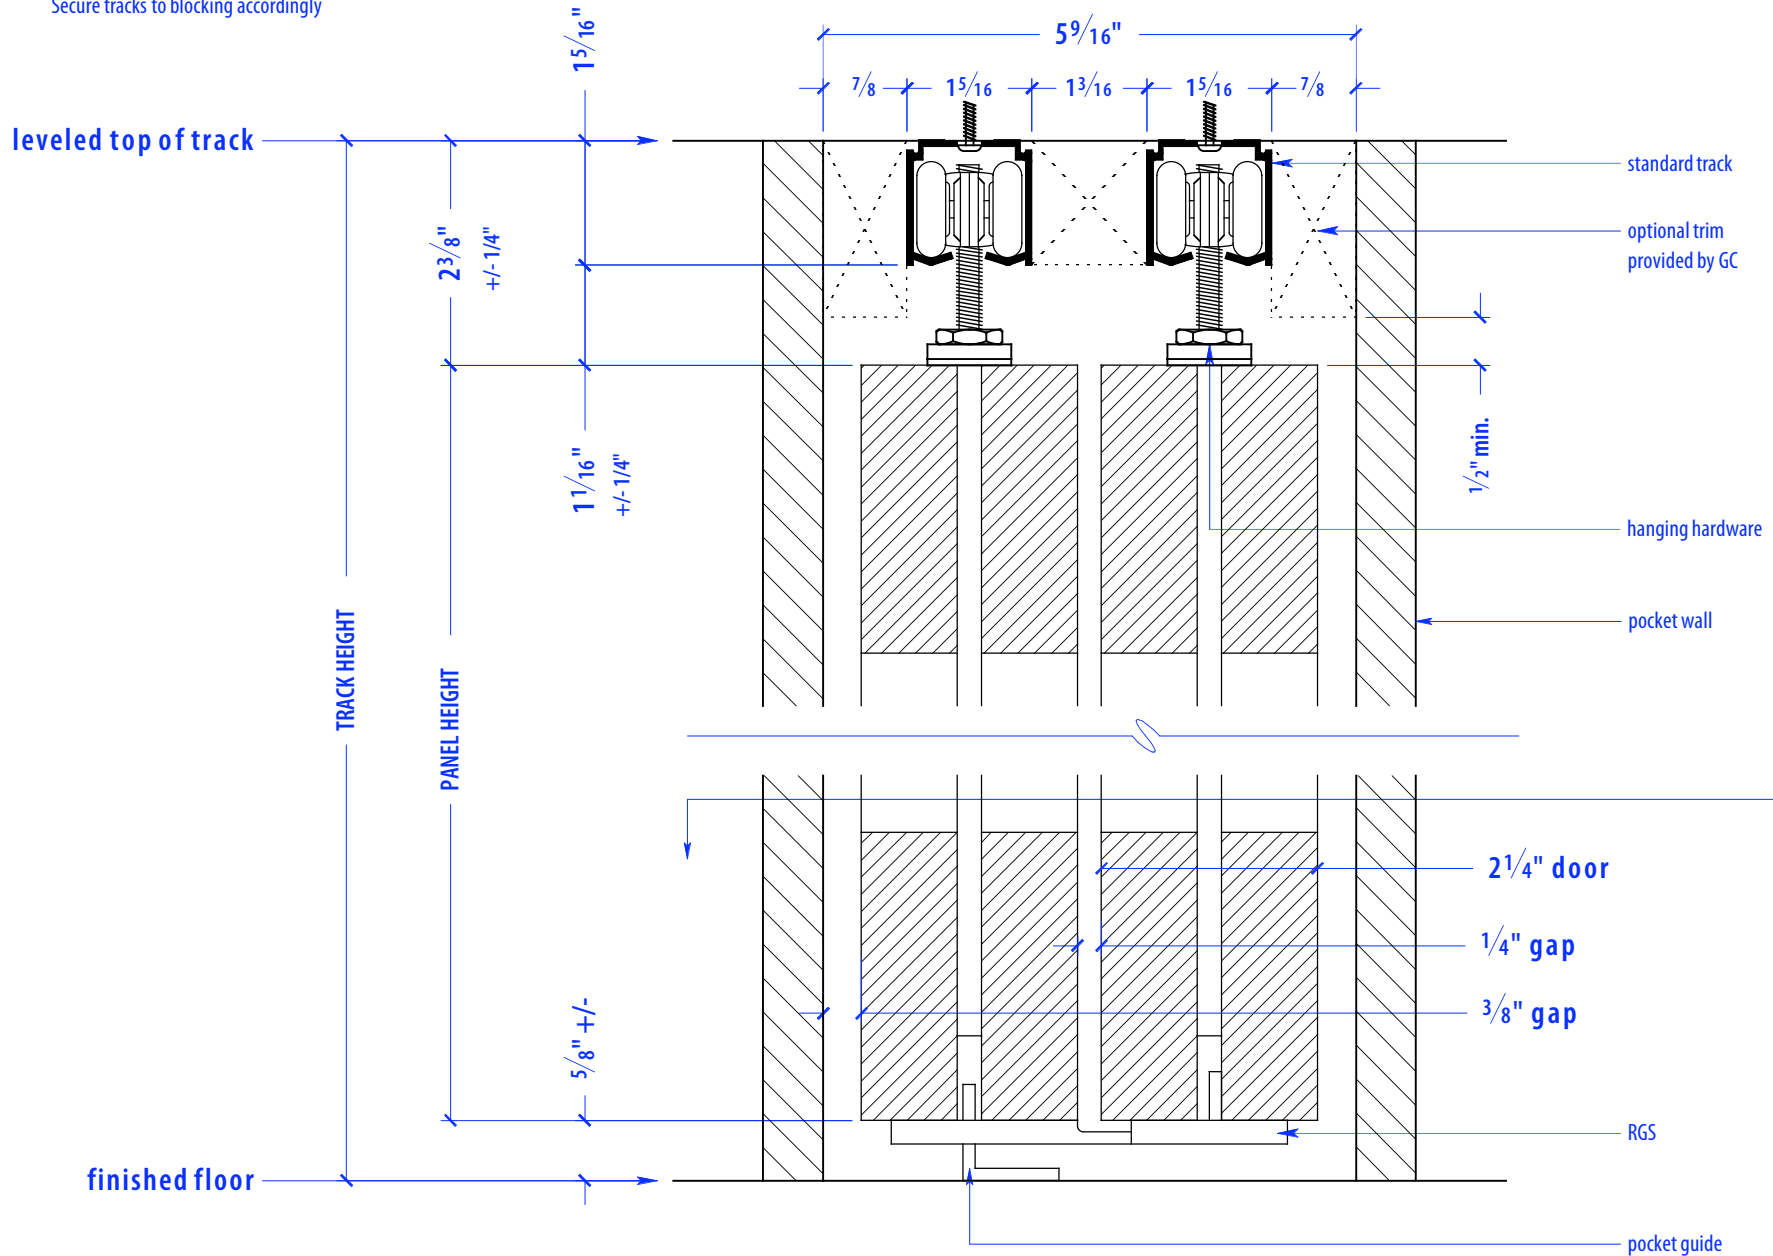

HEIGHTS		
Door	Standard Track Height	Low Profile Track Height
80"	83"	82 1/4"
92"	95"	94 1/4"
104"	107"	106 1/4"
116"	119"	118 1/4"

WIDTHS	
Door	Finished Opening
36"	138"
41"	158"
46"	178"

SECTION A

NOTE: each panel weighs approx. 75-110 lbs.
Secure tracks to blocking accordingly

NOTE: each panel weighs approx. 75-110 lbs.
Secure tracks to blocking accordingly

SECTION B

NOTES: pocket depth should be 2" deeper than width of doors

Guide Rider is a block with a slit for the pocket guide; It allows for full extension; attach to bottom of PCP