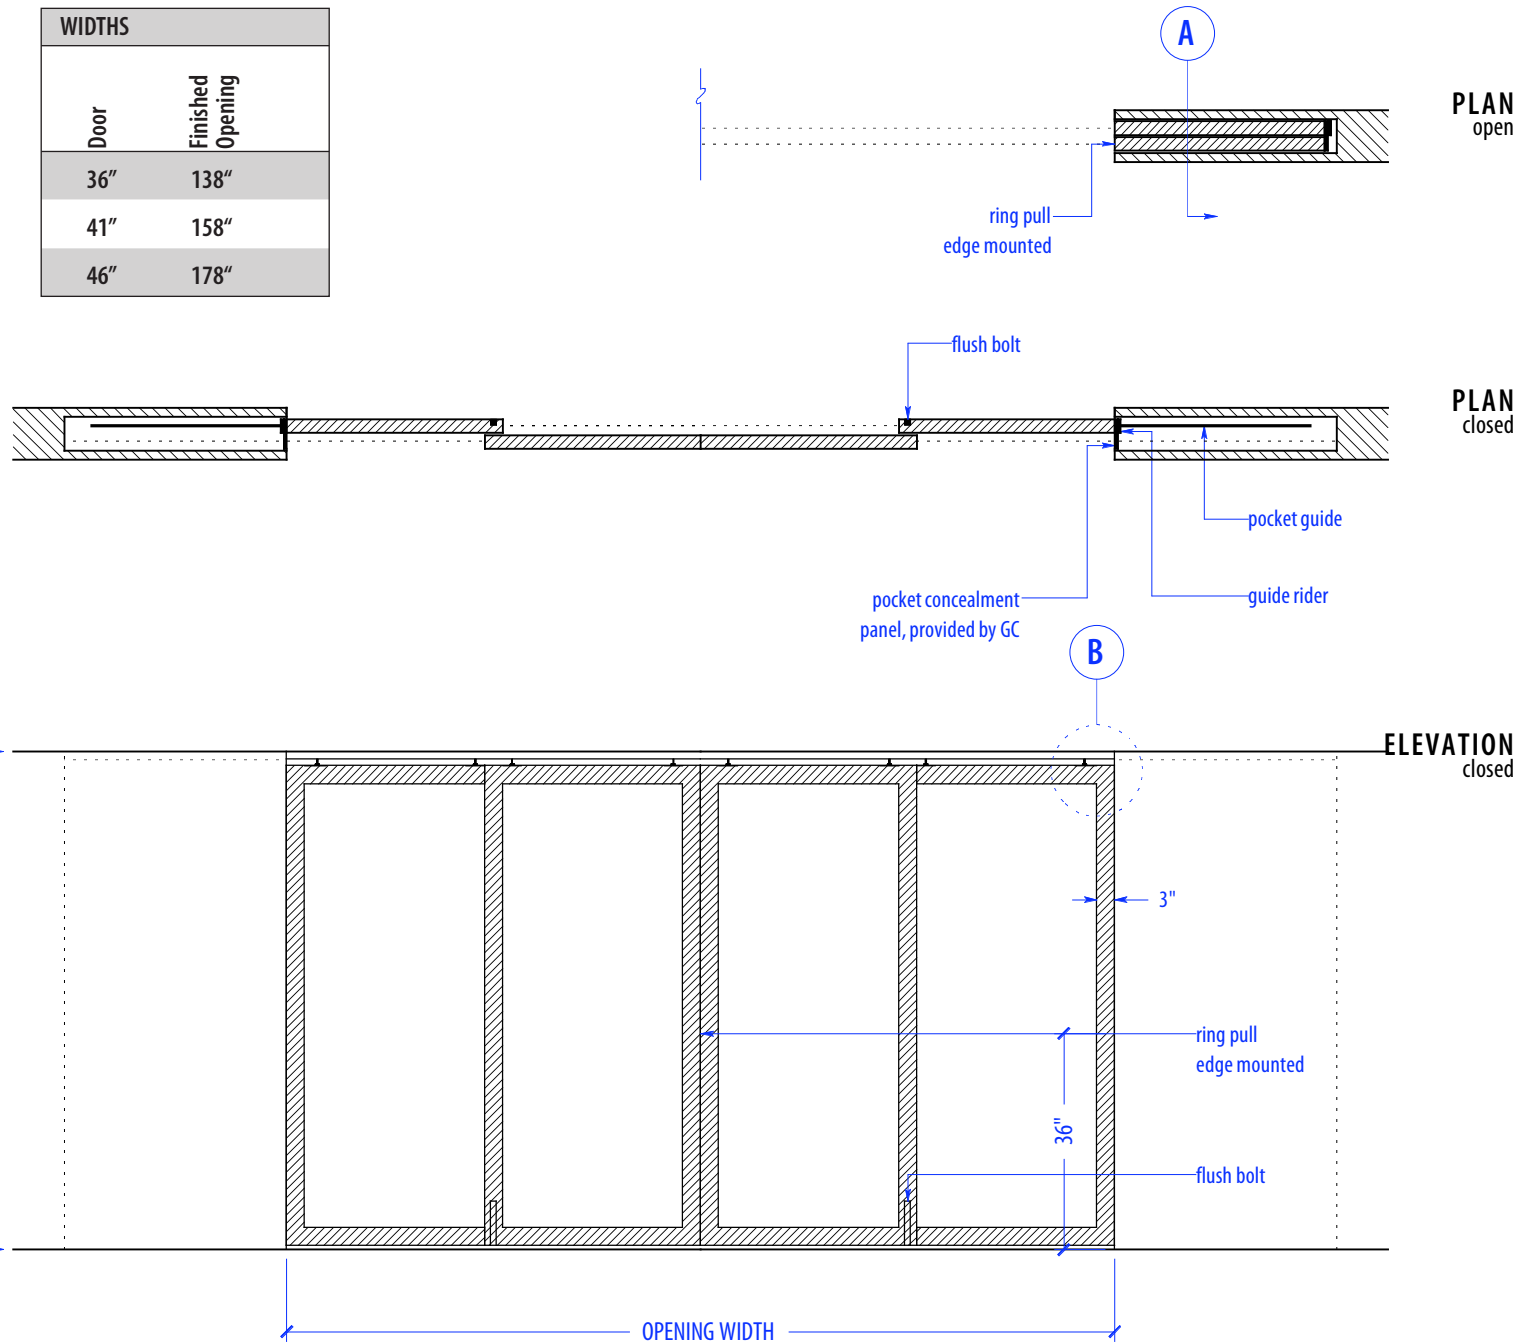

HEIGHTS		
Door	Standard Track Height	Low Profile Track Height
80"	83"	82 1/4"
92"	95"	94 1/4"
104"	107"	106 1/4"
116"	119"	118 1/4"

WIDTHS	
Door	Finished Opening
36"	138"
41"	158"
46"	178"

SECTION A

NOTE: each panel weighs approx. 75-110 lbs.
Secure tracks to blocking accordingly

NOTE: each panel weighs approx. 75-110 lbs.
Secure tracks to blocking accordingly

SECTION B

NOTES: pocket depth should be 2" deeper than width of doors

Guide Rider is a block with a slit for the pocket guide; It allows for full extension; attach to bottom of PCP