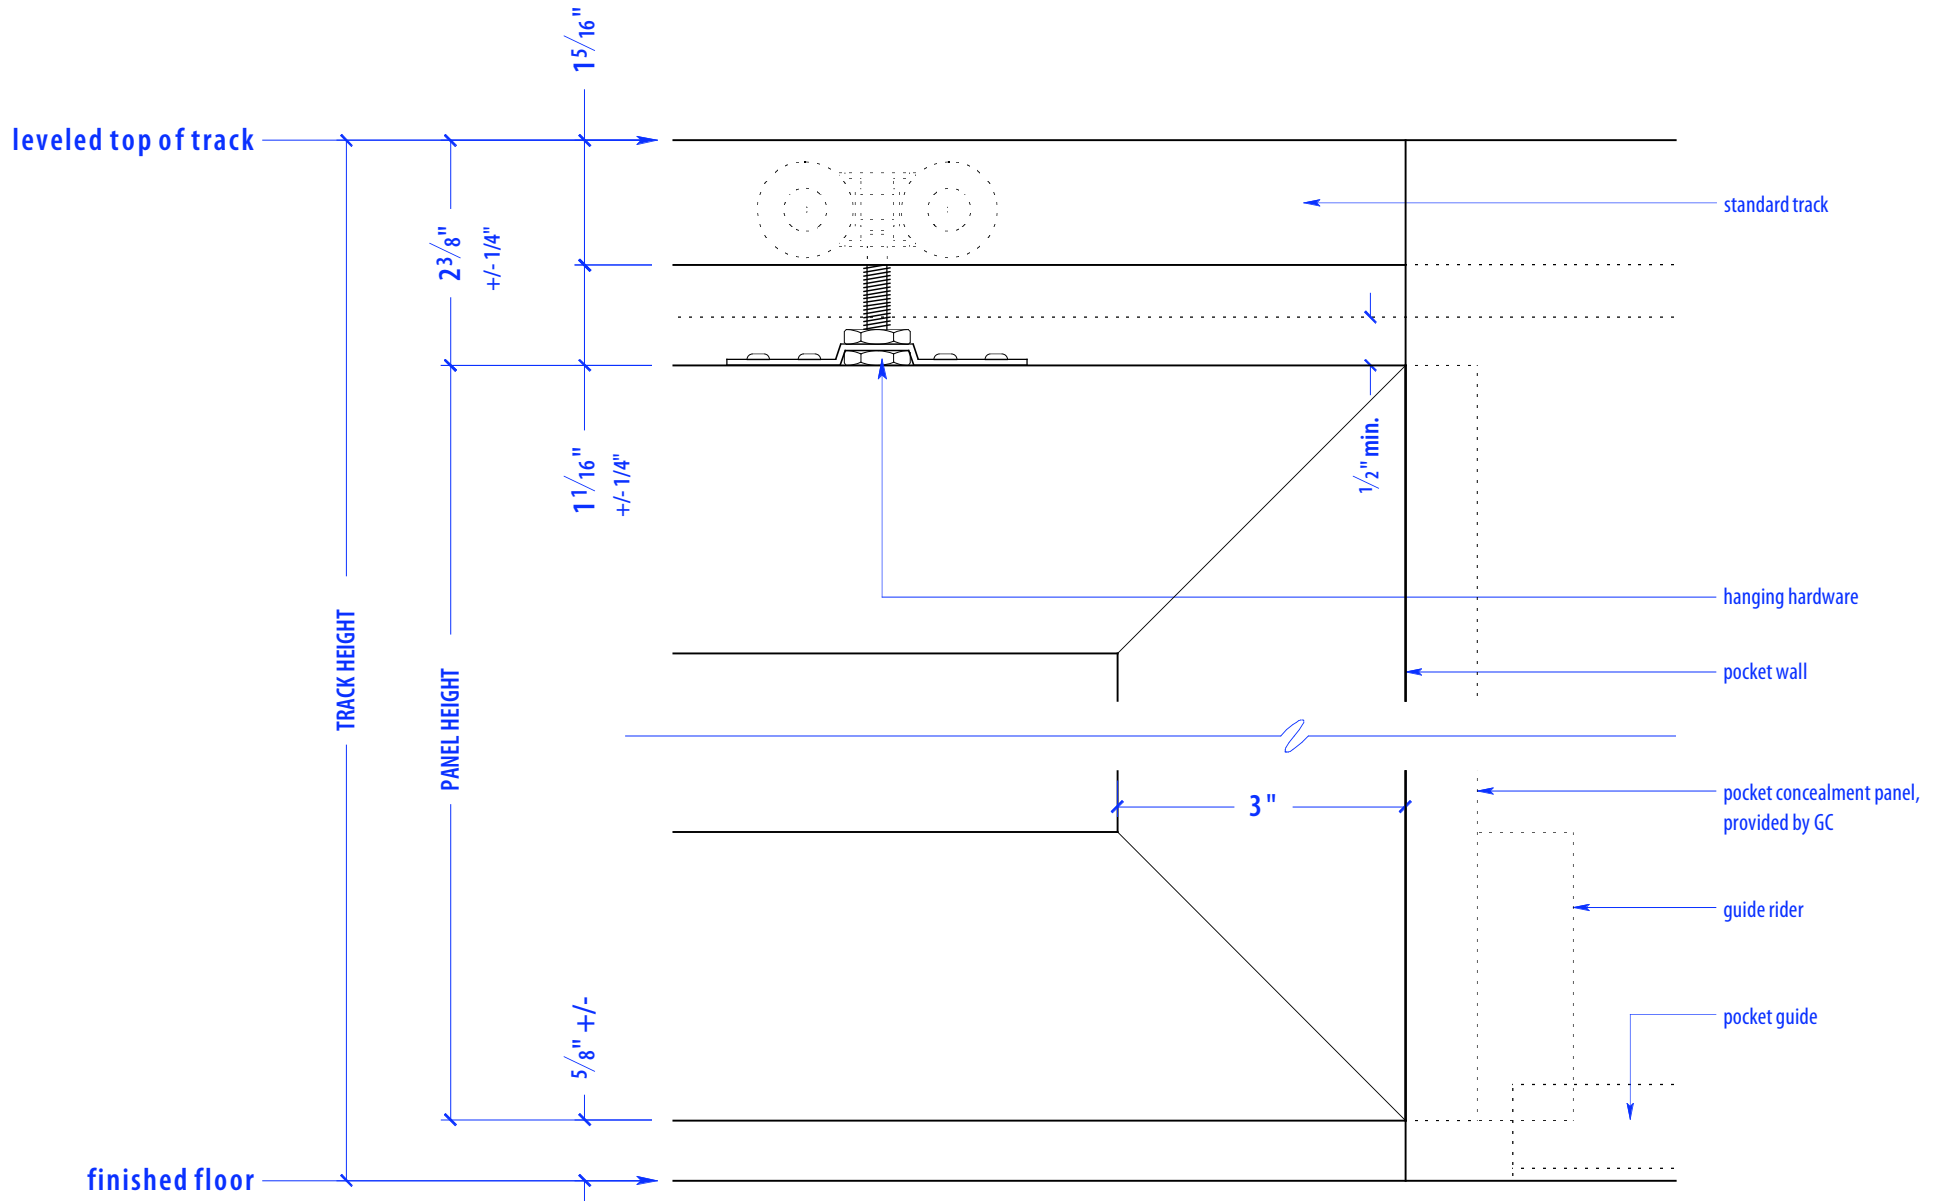

HEIGHTS		
Door	Standard Track Height	Low Profile Track Height
80"	83"	82 1/4"
92"	95"	94 1/4"
104"	107"	106 1/4"
116"	119"	118 1/4"

WIDTHS	
Door	Finished Opening
36"	138"
41"	158"
46"	178"

SECTION A

NOTE: each panel weighs approx. 75-110 lbs.
Secure tracks to blocking accordingly

NOTE: each panel weighs approx. 75-110 lbs.
Secure tracks to blocking accordingly

SECTION B

NOTES: pocket depth should be 2" deeper than width of doors

Guide Rider is a block with a slit for the pocket guide; It allows for full extension; attach to bottom of PCP