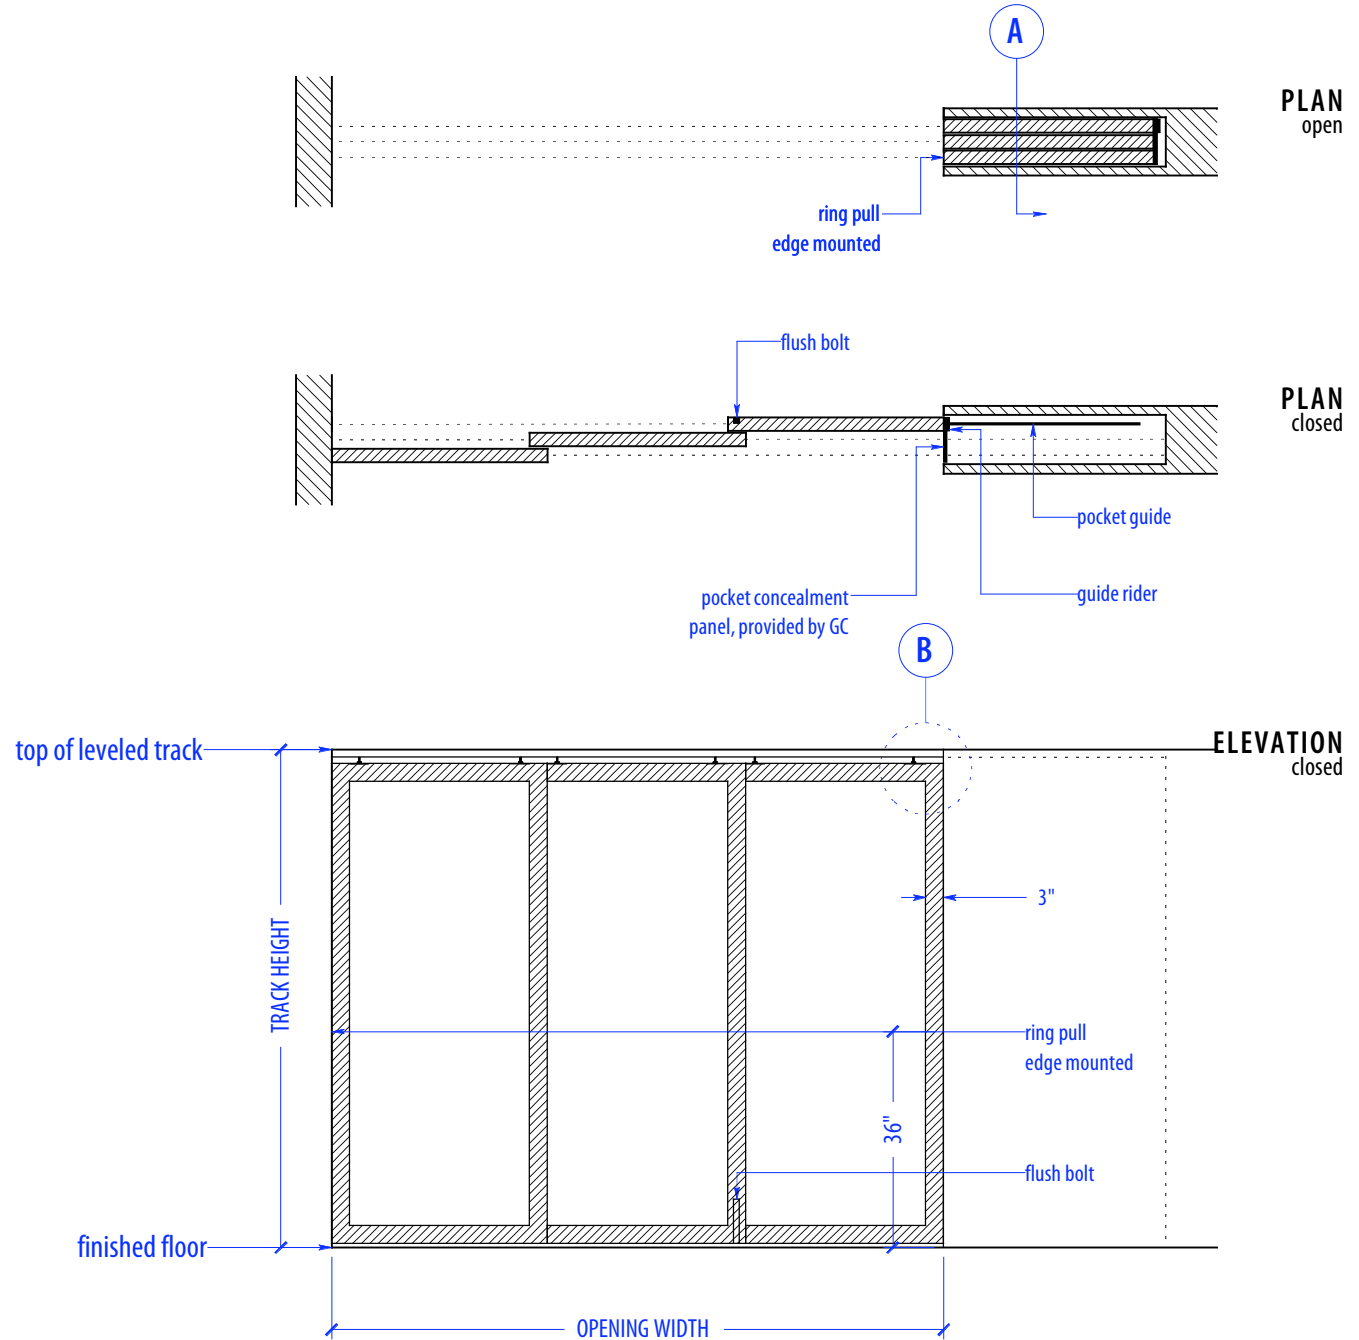

HEIGHTS		
Door	Standard Track Height	Low Profile Track Height
80"	83"	82 1/4"
92"	95"	94 1/4"
104"	107"	106 1/4"
116"	119"	118 1/4"

WIDTHS	
Door	Finished Opening
36"	102"
41"	117"
46"	132"

SECTION A

NOTE: each panel weighs approx. 75-110 lbs.
Secure tracks to blocking accordingly

NOTE: each panel weighs approx. 75-110 lbs.
Secure tracks to blocking accordingly

SECTION B

NOTES: pocket depth should be 2" deeper than width of doors

Guide Rider is a block with a slit for the pocket guide; It allows for full extension; attach to bottom of PCP