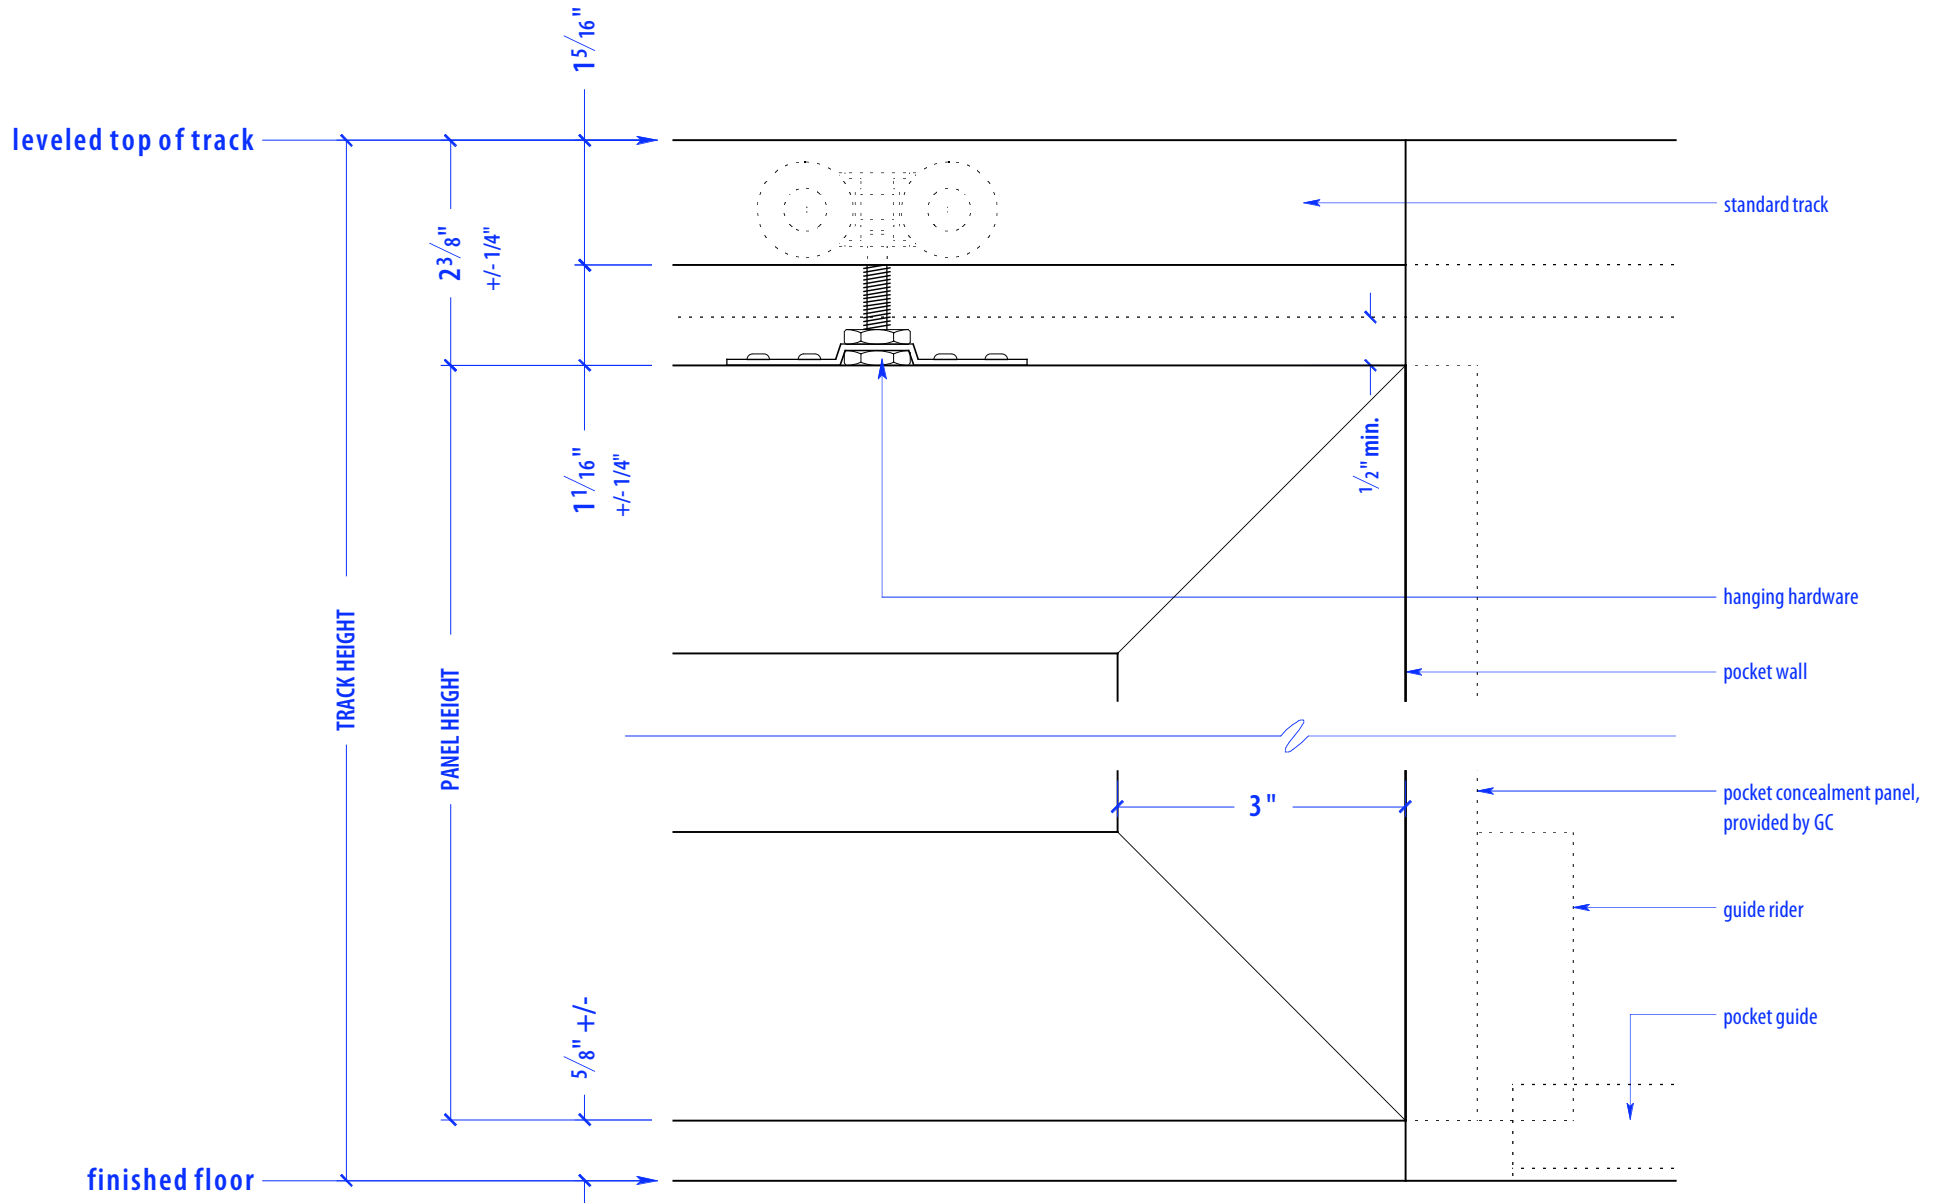

HEIGHTS		
Door	Standard Track Height	Low Profile Track Height
80"	83"	82 1/4"
92"	95"	94 1/4"
104"	107"	106 1/4"
116"	119"	118 1/4"

WIDTHS	
Door	Finished Opening
36"	102"
41"	117"
46"	132"

SECTION A

NOTE: each panel weighs approx. 75-110 lbs.
Secure tracks to blocking accordingly

NOTE: each panel weighs approx. 75-110 lbs.
Secure tracks to blocking accordingly

SECTION B

NOTES: pocket depth should be 2" deeper than width of doors

Guide Rider is a block with a slit for the pocket guide; It allows for full extension; attach to bottom of PCP