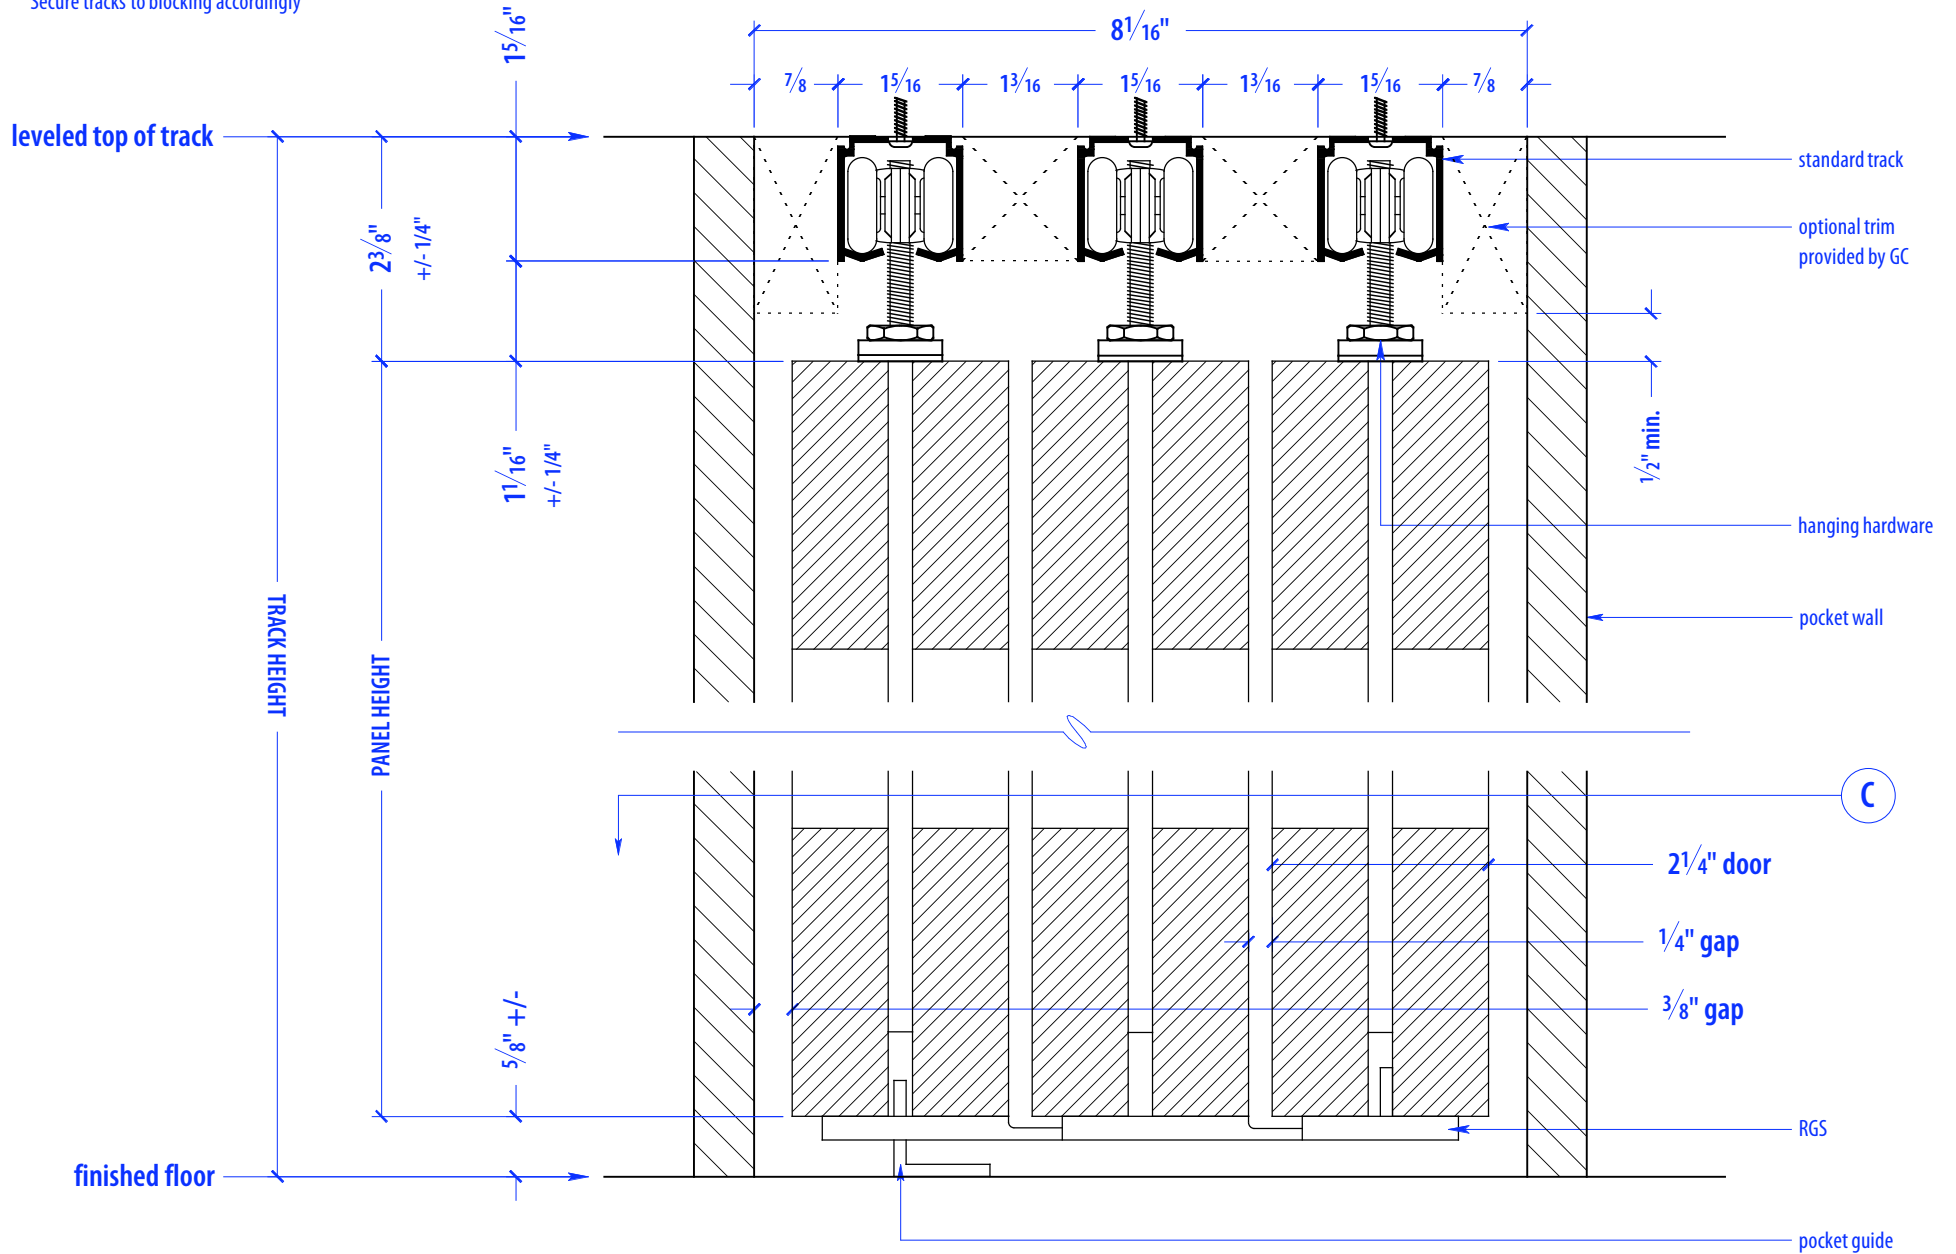

HEIGHTS		
Door	Standard Track Height	Low Profile Track Height
80"	83"	82 1/4"
92"	95"	94 1/4"
104"	107"	106 1/4"
116"	119"	118 1/4"

WIDTHS	
Door	Finished Opening
36"	102"
41"	117"
46"	132"

SECTION A

NOTE: each panel weighs approx. 75-110 lbs.
Secure tracks to blocking accordingly

NOTE: each panel weighs approx. 75-110 lbs.
Secure tracks to blocking accordingly

SECTION B

NOTES: pocket depth should be 2" deeper than width of doors

Guide Rider is a block with a slit for the pocket guide; It allows for full extension; attach to bottom of PCP