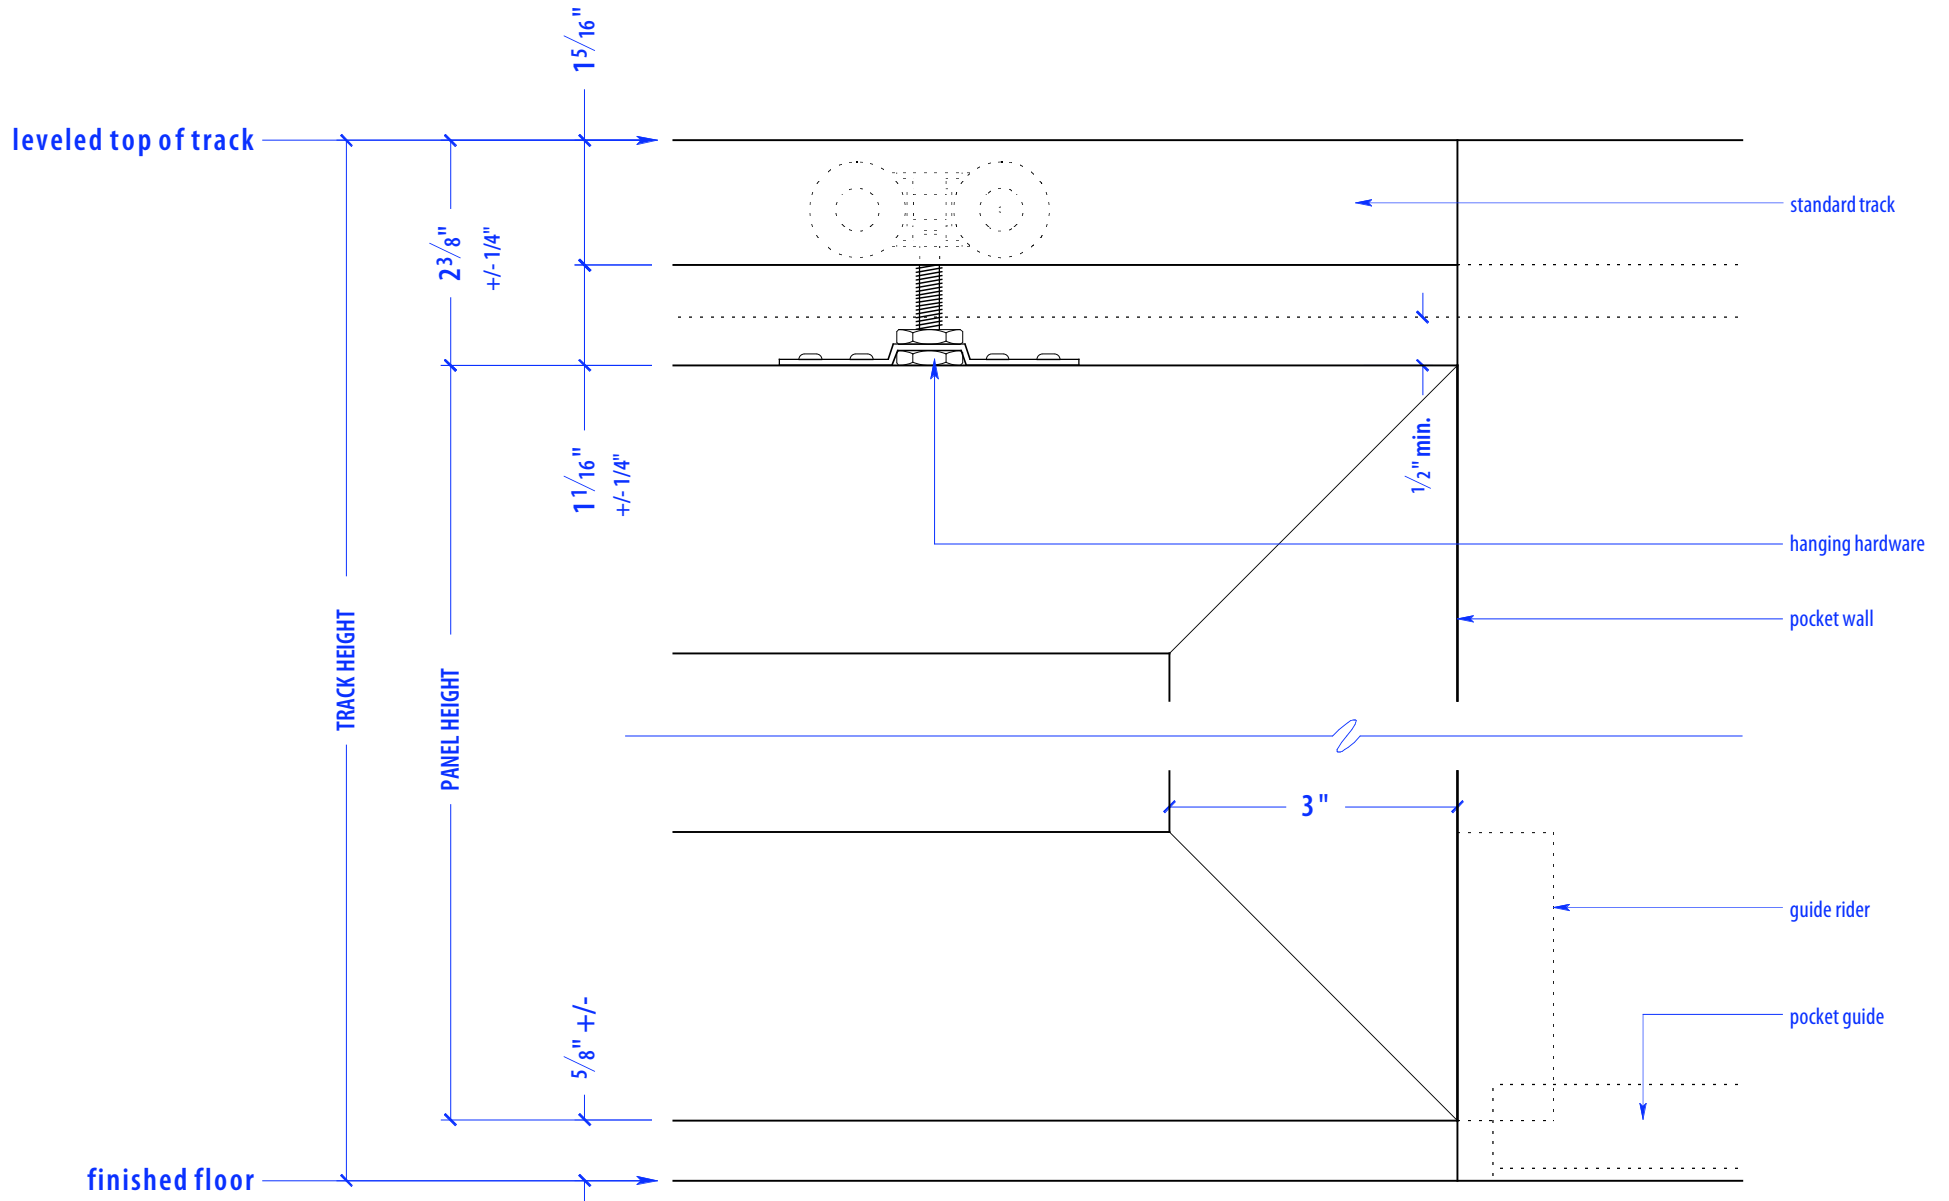

HEIGHTS		
Door	Standard Track Height	Low Profile Track Height
80"	83"	82 1/4"
92"	95"	94 1/4"
104"	107"	106 1/4"
116"	119"	118 1/4"

WIDTHS	
Door	Finished Opening
36"	36"
41"	41"
46"	46"

NOTE: each panel weighs approx. 75-110 lbs.
Secure tracks to blocking accordingly

SECTION A

NOTE: each panel weighs approx. 75-110 lbs.
Secure tracks to blocking accordingly

SECTION B

NOTES: pocket depth should be 2" deeper than width of doors

Guide Rider is a block with a slit for the pocket guide; It allows for full extension; attach to bottom of door