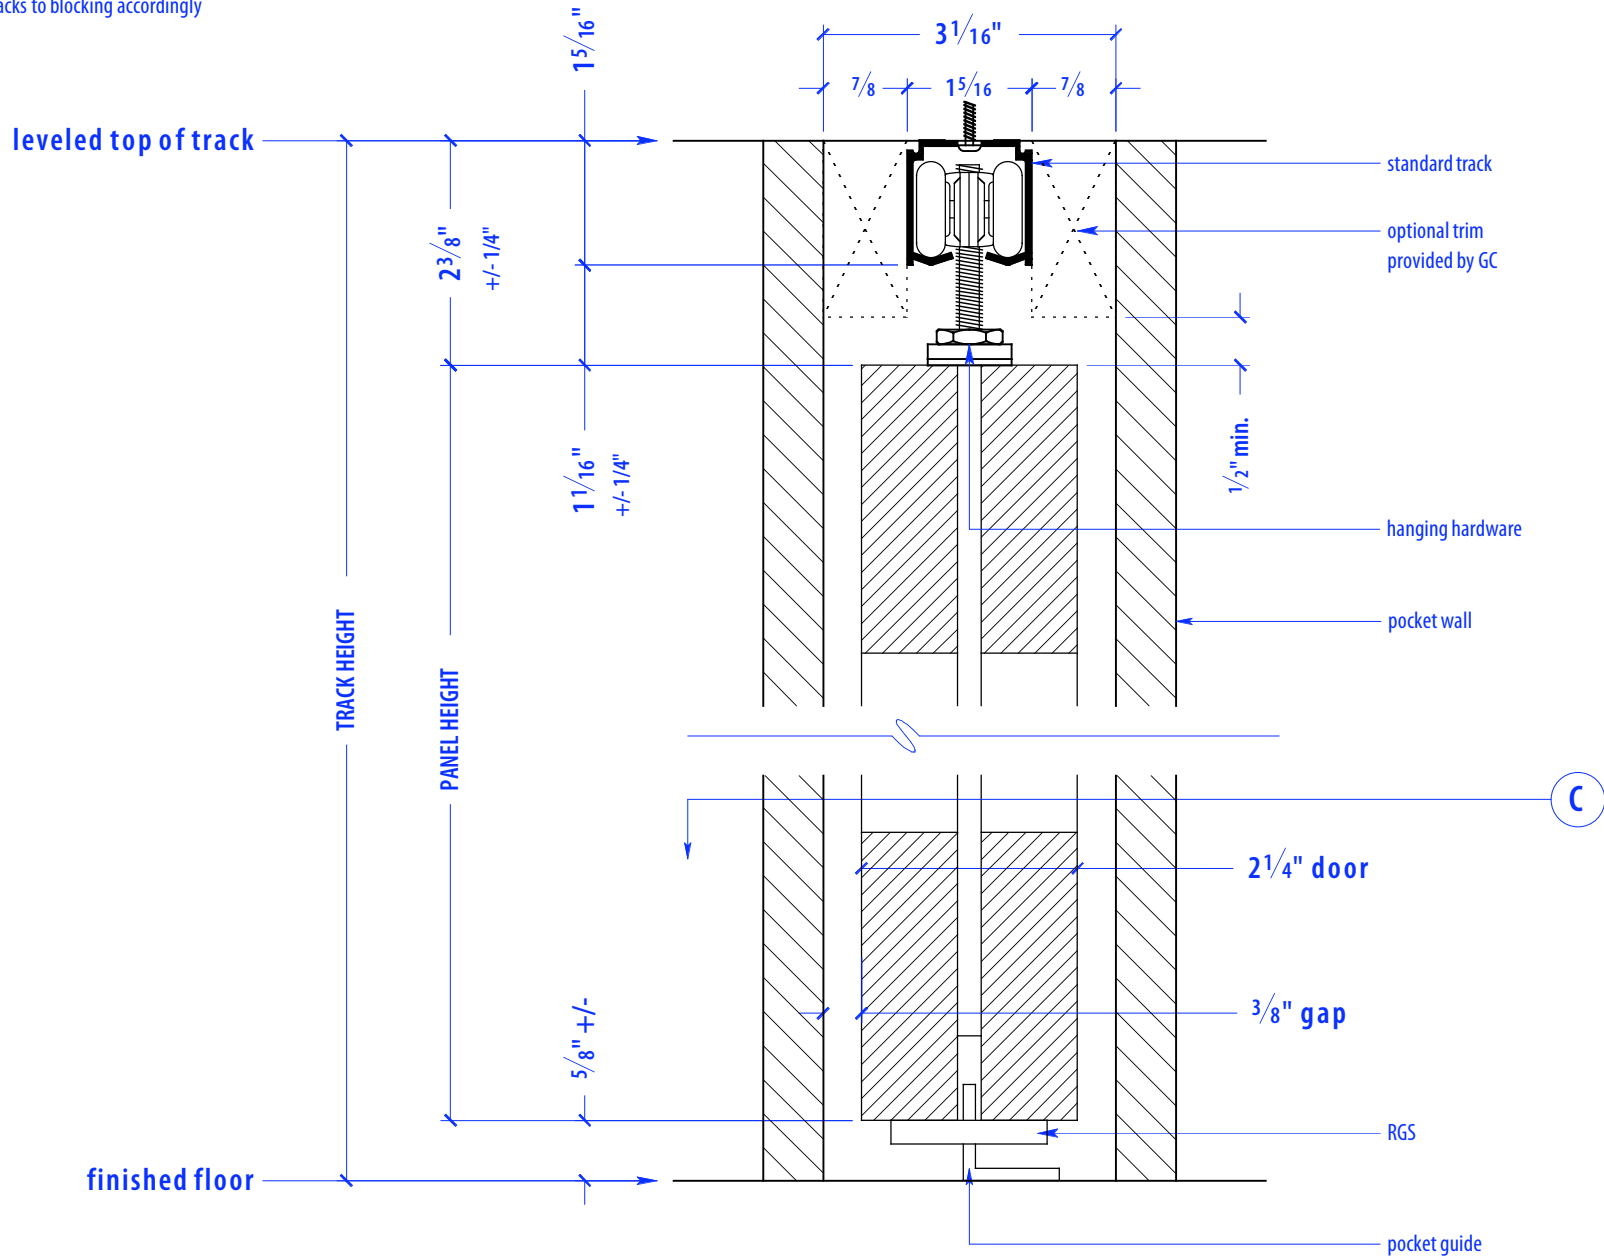

HEIGHTS		
Door	Standard Track Height	Low Profile Track Height
80"	83"	82 1/4"
92"	95"	94 1/4"
104"	107"	106 1/4"
116"	119"	118 1/4"

WIDTHS	
Door	Finished Opening
36"	36"
41"	41"
46"	46"

NOTE: each panel weighs approx. 75-110 lbs.
Secure tracks to blocking accordingly

SECTION A

NOTE: each panel weighs approx. 75-110 lbs.
Secure tracks to blocking accordingly

SECTION B

NOTES: pocket depth should be 2" deeper than width of doors

Guide Rider is a block with a slit for the pocket guide; It allows for full extension; attach to bottom of door