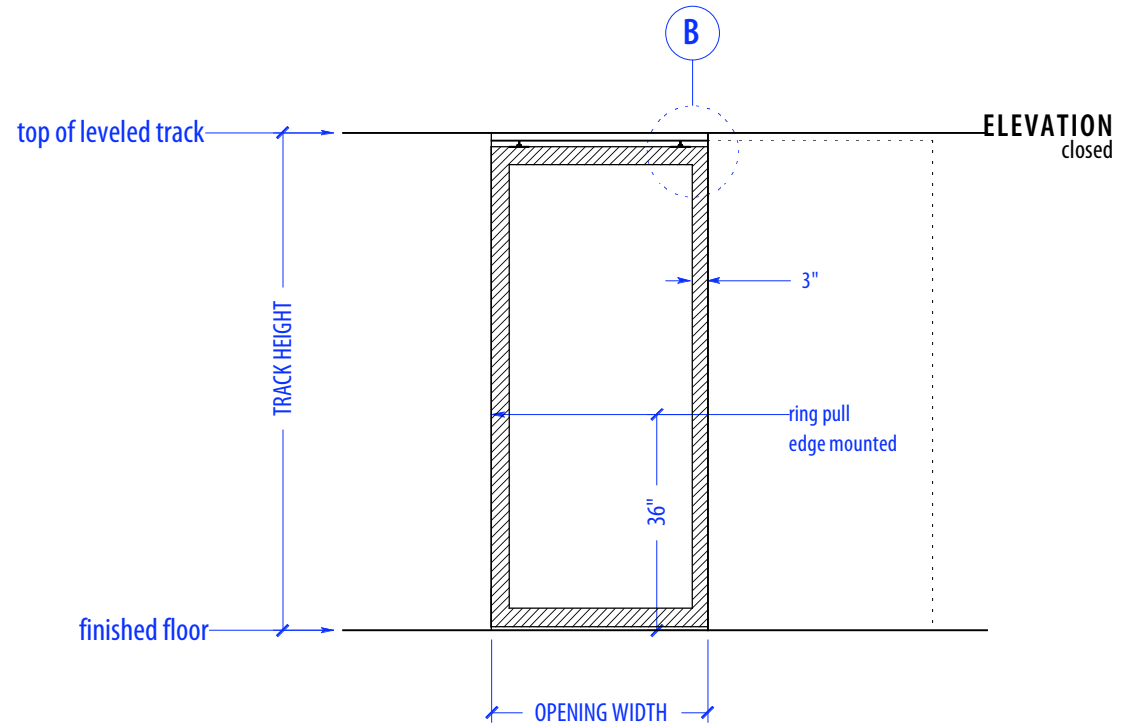

HEIGHTS		
Door	Standard Track Height	Low Profile Track Height
80"	83"	82 1/4"
92"	95"	94 1/4"
104"	107"	106 1/4"
116"	119"	118 1/4"

WIDTHS	
Door	Finished Opening
36"	36"
41"	41"
46"	46"

NOTE: each panel weighs approx. 75-110 lbs.
Secure tracks to blocking accordingly

SECTION A

NOTE: each panel weighs approx. 75-110 lbs.
Secure tracks to blocking accordingly

SECTION B

NOTES: pocket depth should be 2" deeper than width of doors

Guide Rider is a block with a slit for the pocket guide; It allows for full extension; attach to bottom of door