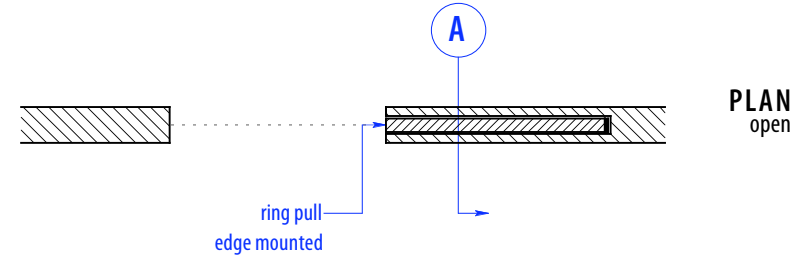

HEIGHTS		
Door	Standard Track Height	Low Profile Track Height
80"	83"	82 1/4"
92"	95"	94 1/4"
104"	107"	106 1/4"
116"	119"	118 1/4"

WIDTHS	
Door	Finished Opening
36"	36"
41"	41"
46"	46"

NOTE: each panel weighs approx. 75-110 lbs.
Secure tracks to blocking accordingly

SECTION A

NOTE: each panel weighs approx. 75-110 lbs.
Secure tracks to blocking accordingly

SECTION B

NOTES: pocket depth should be 2" deeper than width of doors

Guide Rider is a block with a slit for the pocket guide; It allows for full extension; attach to bottom of door