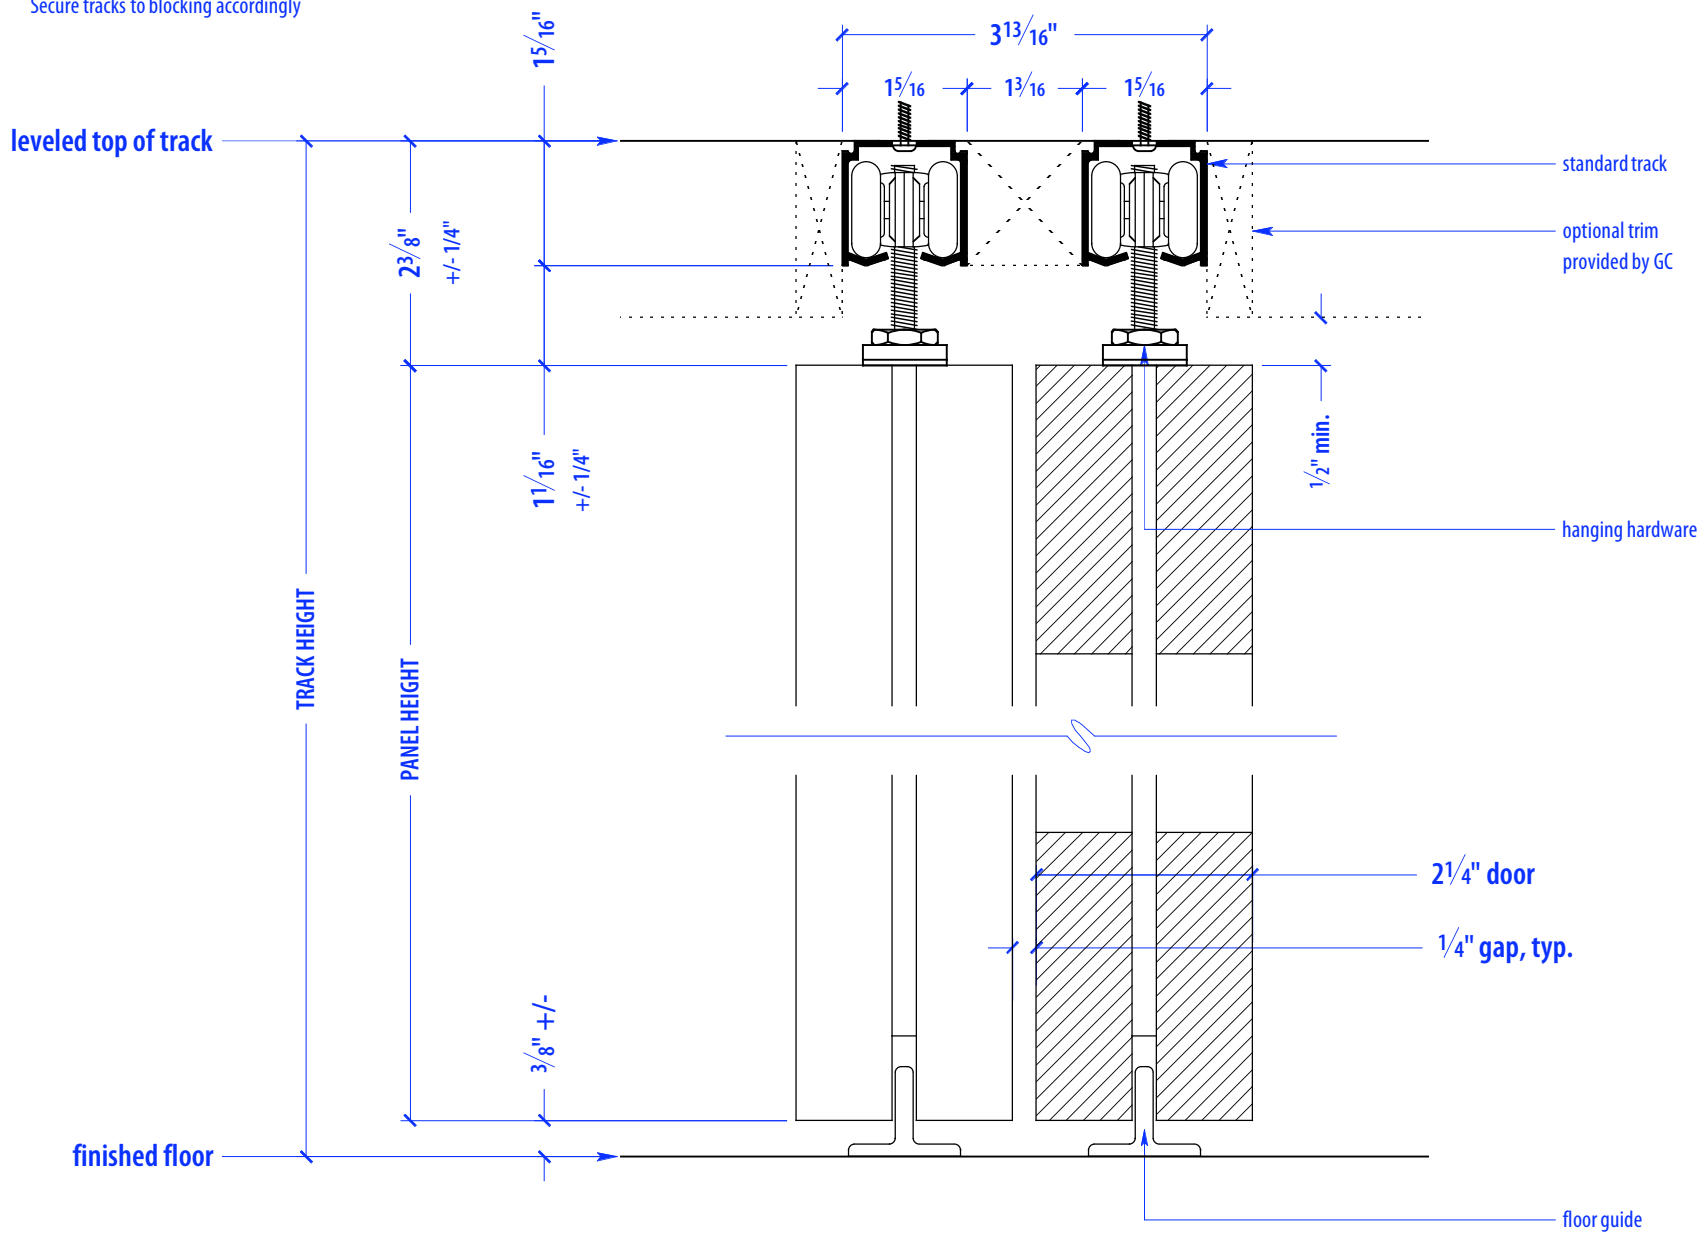

HEIGHTS		
Door	Standard Track Height	Low Profile Track Height
80"	82 3/4"	82"
92"	94 3/4"	94"
104"	106 3/4"	106"
116"	118 3/4"	118"

WIDTHS	
Door	Finished Opening
36"	102"
41"	117"
46"	132"

**SECTION A**

NOTE: each panel weighs approx. 75-110 lbs.  
Secure tracks to blocking accordingly

NOTE: each panel weighs approx. 75-110 lbs.  
Secure tracks to blocking accordingly

**SECTION B**