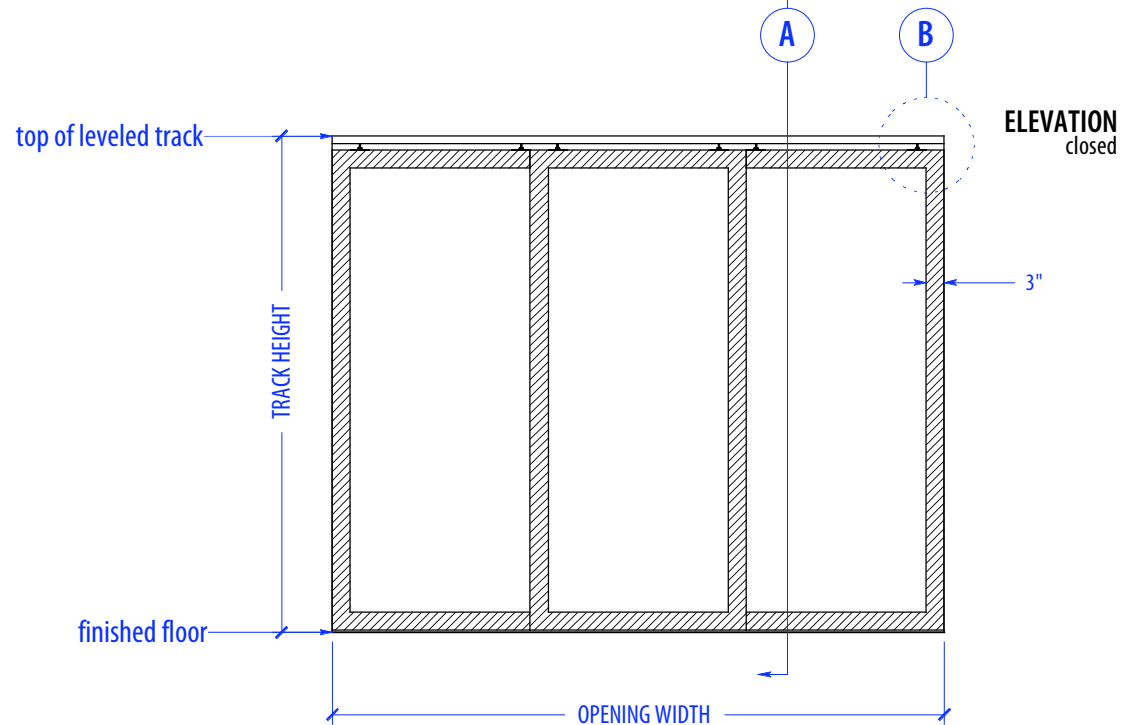

HEIGHTS		
Door	Standard Track Height	Low Profile Track Height
80"	82 3/4"	82"
92"	94 3/4"	94"
104"	106 3/4"	106"
116"	118 3/4"	118"

WIDTHS	
Door	Finished Opening
36"	102"
41"	117"
46"	132"

**SECTION A**

NOTE: each panel weighs approx. 75-110 lbs.  
Secure tracks to blocking accordingly

NOTE: each panel weighs approx. 75-110 lbs.  
Secure tracks to blocking accordingly

**SECTION B**