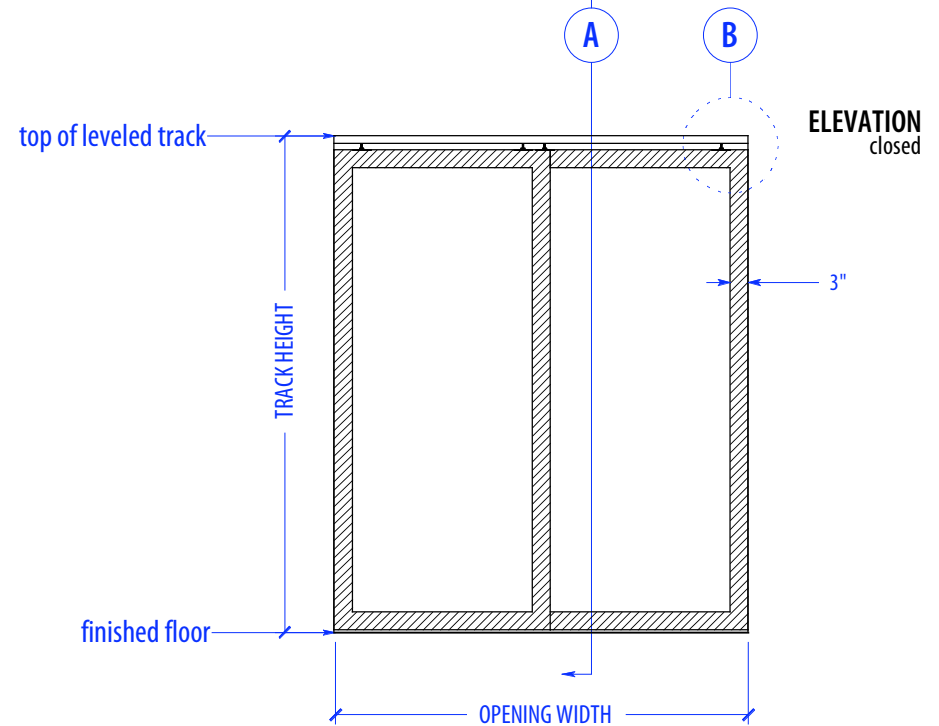

HEIGHTS		
Door	Standard Track Height	Low Profile Track Height
80"	82 3/4"	82"
92"	94 3/4"	94"
104"	106 3/4"	106"
116"	118 3/4"	118"

WIDTHS	
Door	Finished Opening
36"	69"
41"	79"
46"	89"

SECTION A

NOTE: each panel weighs approx. 75-110 lbs.
Secure tracks to blocking accordingly

NOTE: each panel weighs approx. 75-110 lbs.
Secure tracks to blocking accordingly

SECTION B