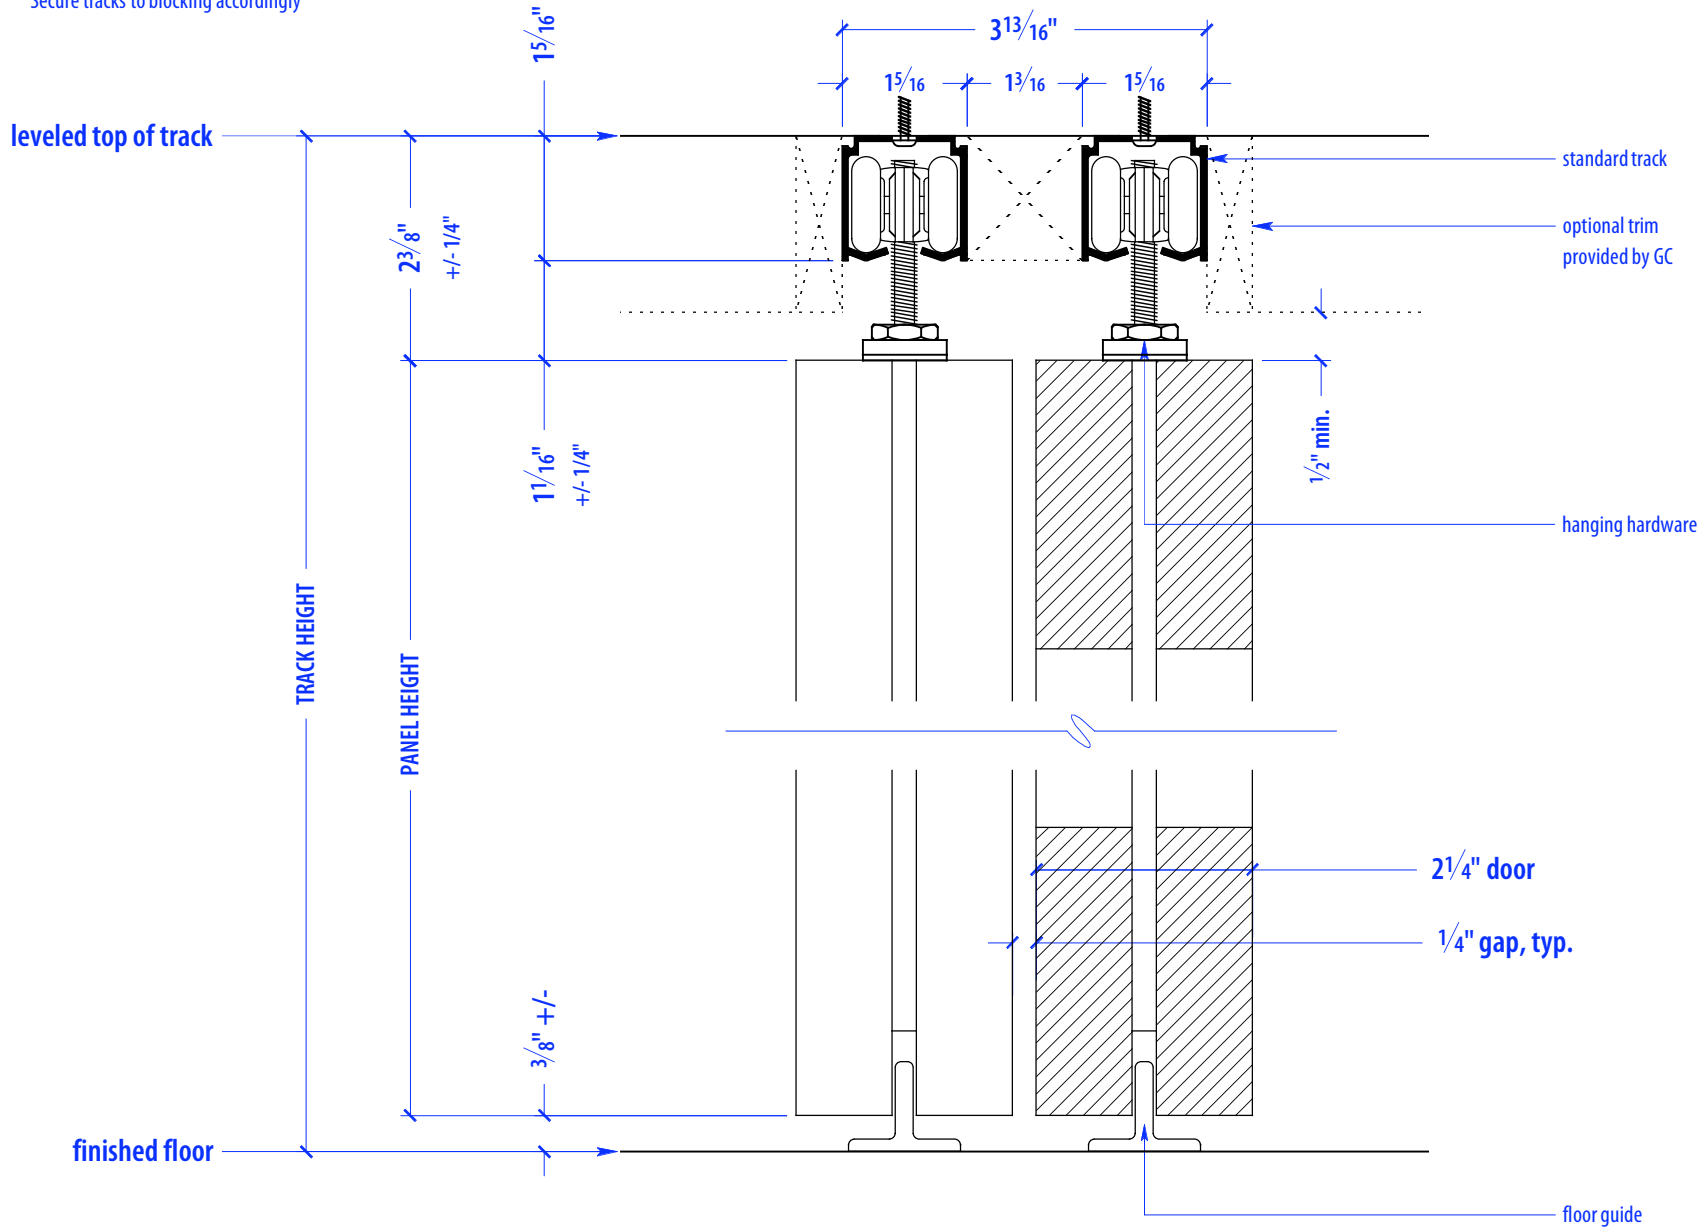

HEIGHTS		
Door	Standard Track Height	Low Profile Track Height
80"	82 3/4"	82"
92"	94 3/4"	94"
104"	106 3/4"	106"
116"	118 3/4"	118"

WIDTHS	
Door	Finished Opening
36"	69"
41"	79"
46"	89"

SECTION A

NOTE: each panel weighs approx. 75-110 lbs.
Secure tracks to blocking accordingly

NOTE: each panel weighs approx. 75-110 lbs.
Secure tracks to blocking accordingly

SECTION B