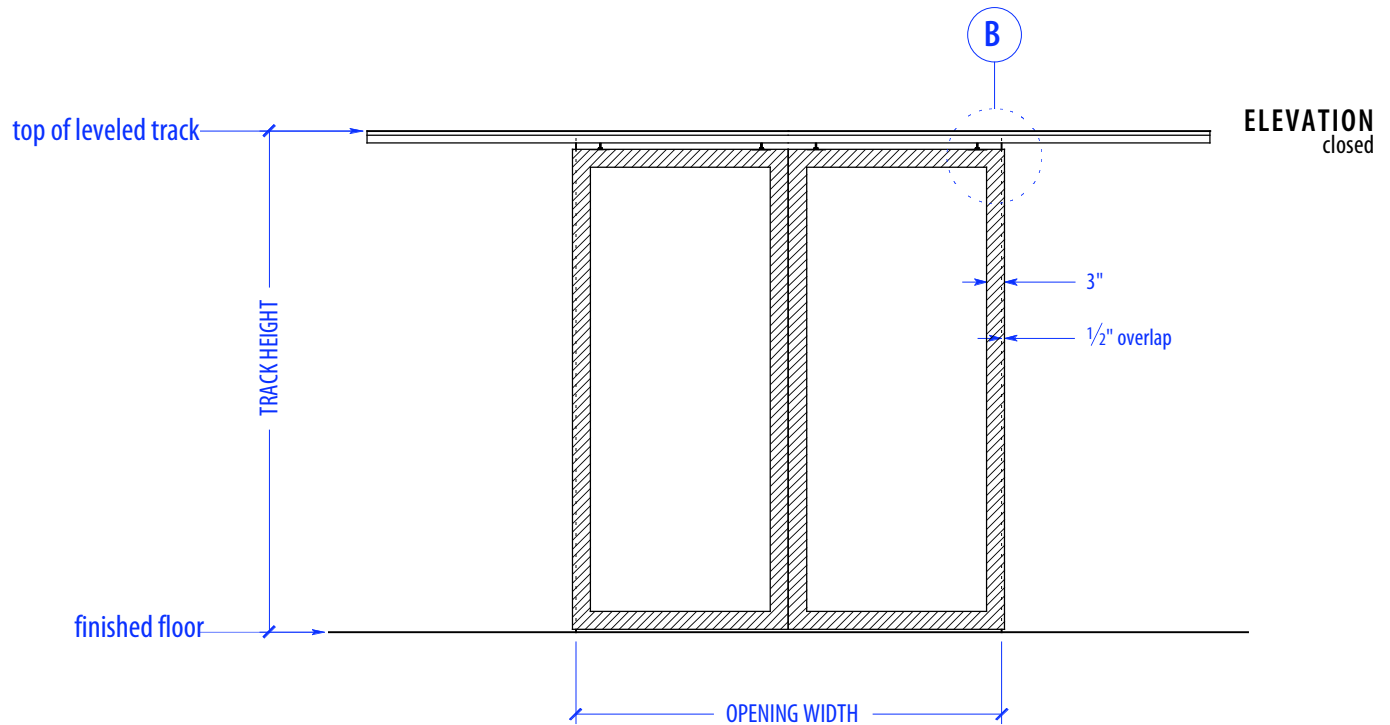

S2S-WM Wall Mount

HEIGHTS			
Door	Opening Height	Standard Track Height	Low Profile Track Height
80"	79 7/8"	83 1/2"	82 3/8"
92"	91 7/8"	95 1/2"	94 3/8"
104"	103 7/8"	107 1/2"	106 3/8"
116"	115 7/8"	119 1/2"	118 3/8"

WIDTHS	
Door	Finished Opening
36"	71"
41"	81"
46"	91"

S2S-WM Standard Track - Wall Mount

NOTE: each panel weighs approx. 75-110 lbs.
Secure tracks to blocking accordingly