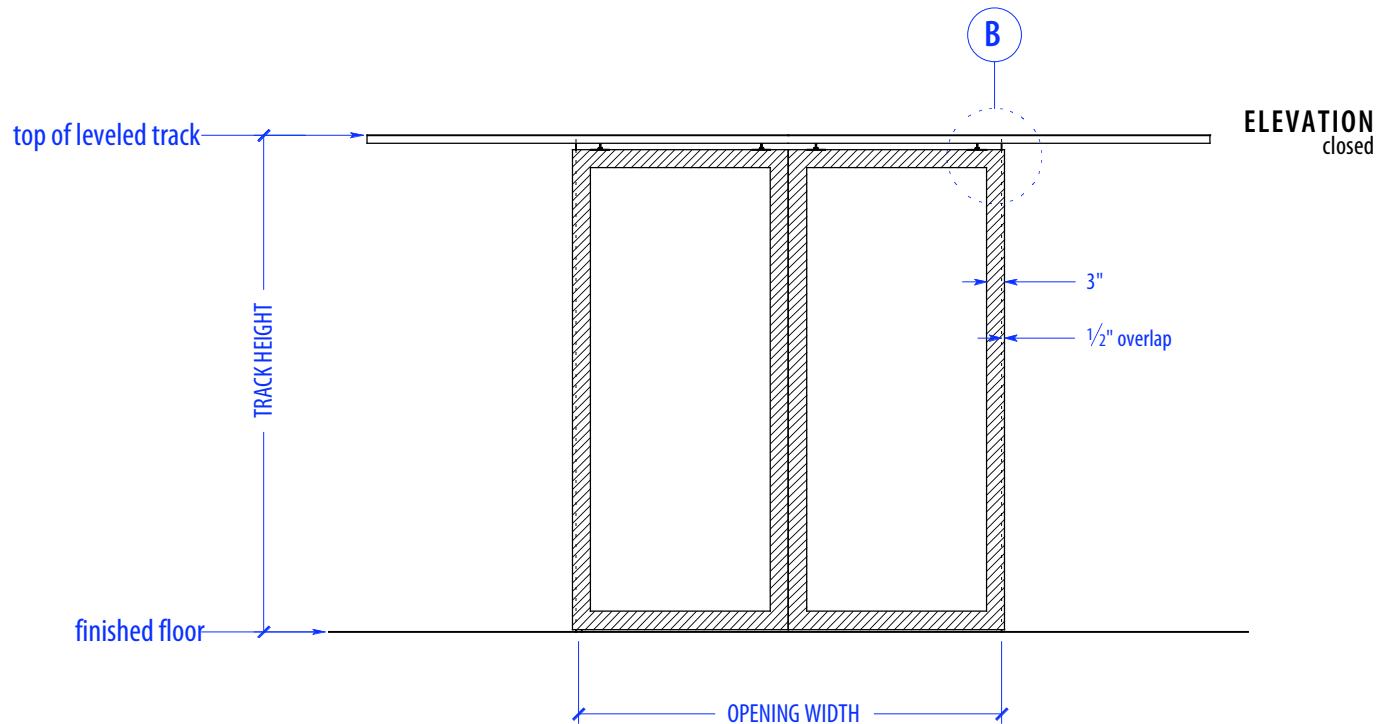

HEIGHTS		
Door	Standard Track Height	Low Profile Track Height
80"	82 3/4"	82"
92"	94 3/4"	94"
104"	106 3/4"	106"
116"	118 3/4"	118"

WIDTHS	
Door	Finished Opening
36"	71"
41"	81"
46"	91"

NOTE: each panel weighs approx. 75-110 lbs.
Secure tracks to blocking accordingly

SECTION A

DETAIL B