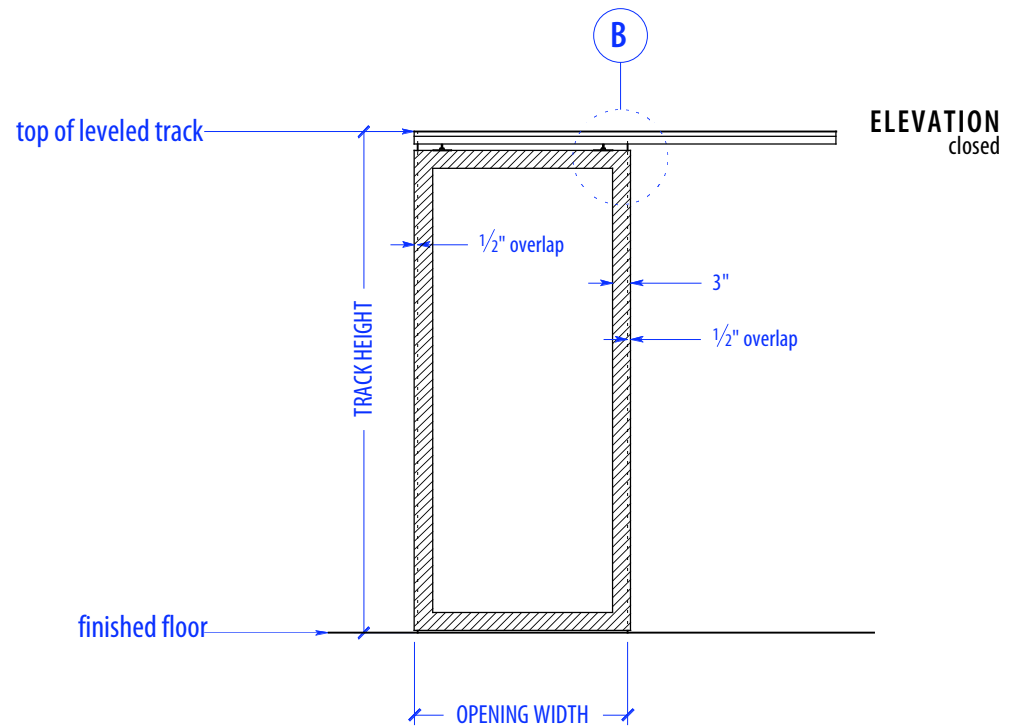

S1-WM Wall Mount

HEIGHTS			
Door	Opening Height	Standard Track Height	Low Profile Track Height
80"	79 7/8"	83 1/2"	82 3/8"
92"	91 7/8"	95 1/2"	94 3/8"
104"	103 7/8"	107 1/2"	106 3/8"
116"	115 7/8"	119 1/2"	118 3/8"

WIDTHS	
Door	Finished Opening
36"	35"
41"	40"
46"	45"

S1-WM Standard Track - Wall Mount

NOTE: each panel weighs approx. 75-110 lbs.
Secure tracks to blocking accordingly