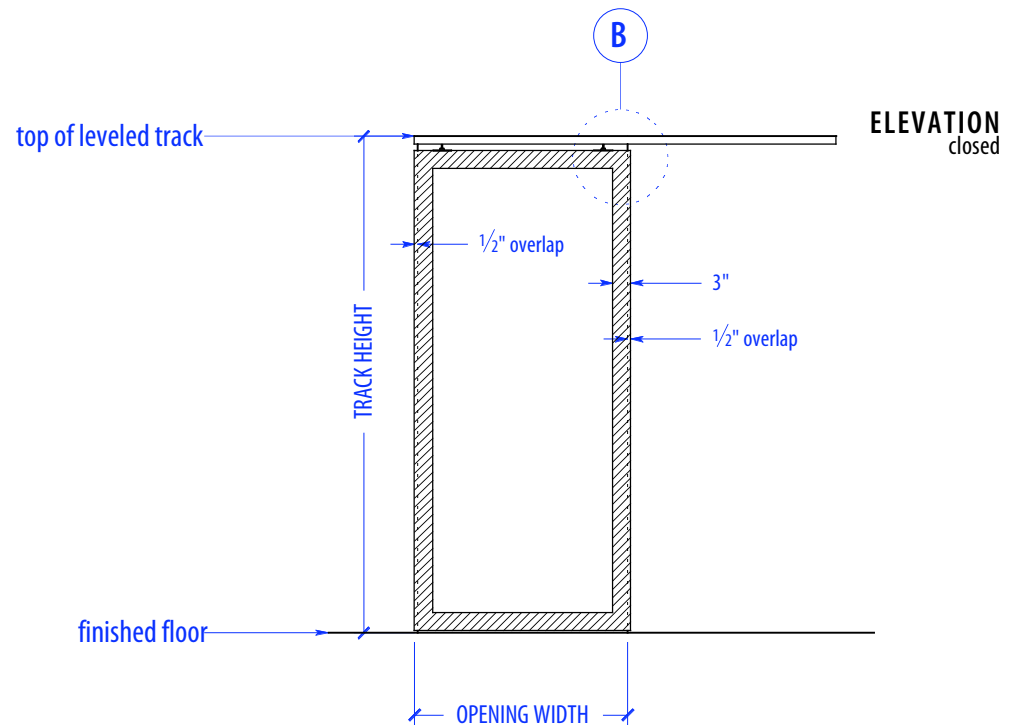

HEIGHTS		
Door	Standard Track Height	Low Profile Track Height
80"	82 3/4"	82"
92"	94 3/4"	94"
104"	106 3/4"	106"
116"	118 3/4"	118"

WIDTHS	
Door	Finished Opening
36"	35"
41"	40"
46"	45"

NOTE: each panel weighs approx. 75-110 lbs.
Secure tracks to blocking accordingly

SECTION A

DETAIL B