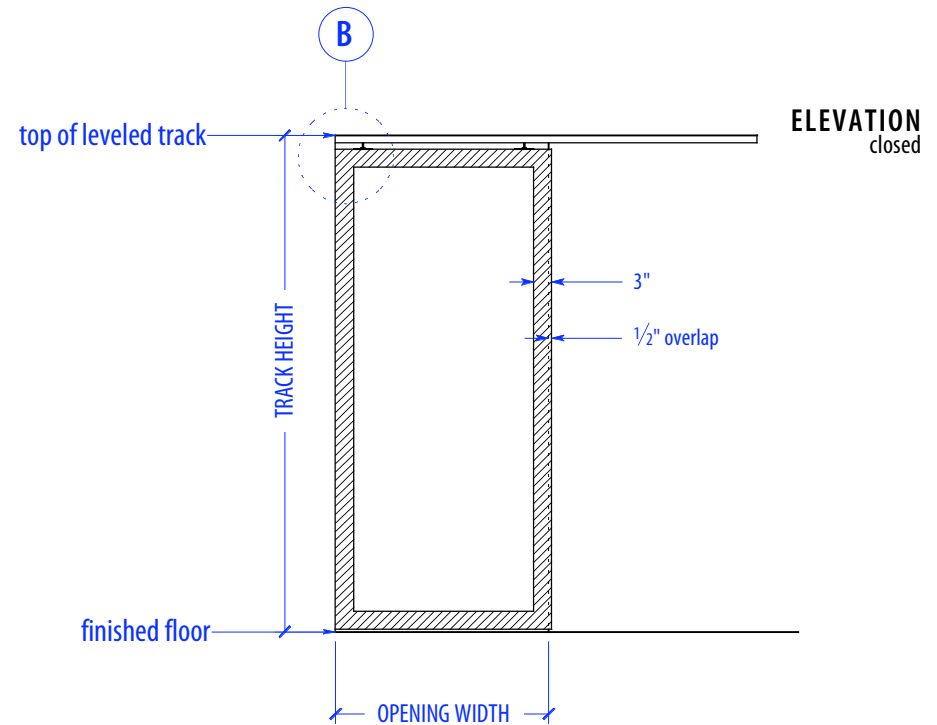

# S1-150 1 side overlap

HEIGHTS		
Door	Standard Track Height	Low Profile Track Height
80"	82 3/4"	82"
92"	94 3/4"	94"
104"	106 3/4"	106"
116"	118 3/4"	118"

WIDTHS	
Door	Finished Opening
36"	35 1/2"
41"	40 1/2"
46"	45 1/2"

NOTE: each panel weighs approx. 75-110 lbs.  
Secure tracks to blocking accordingly