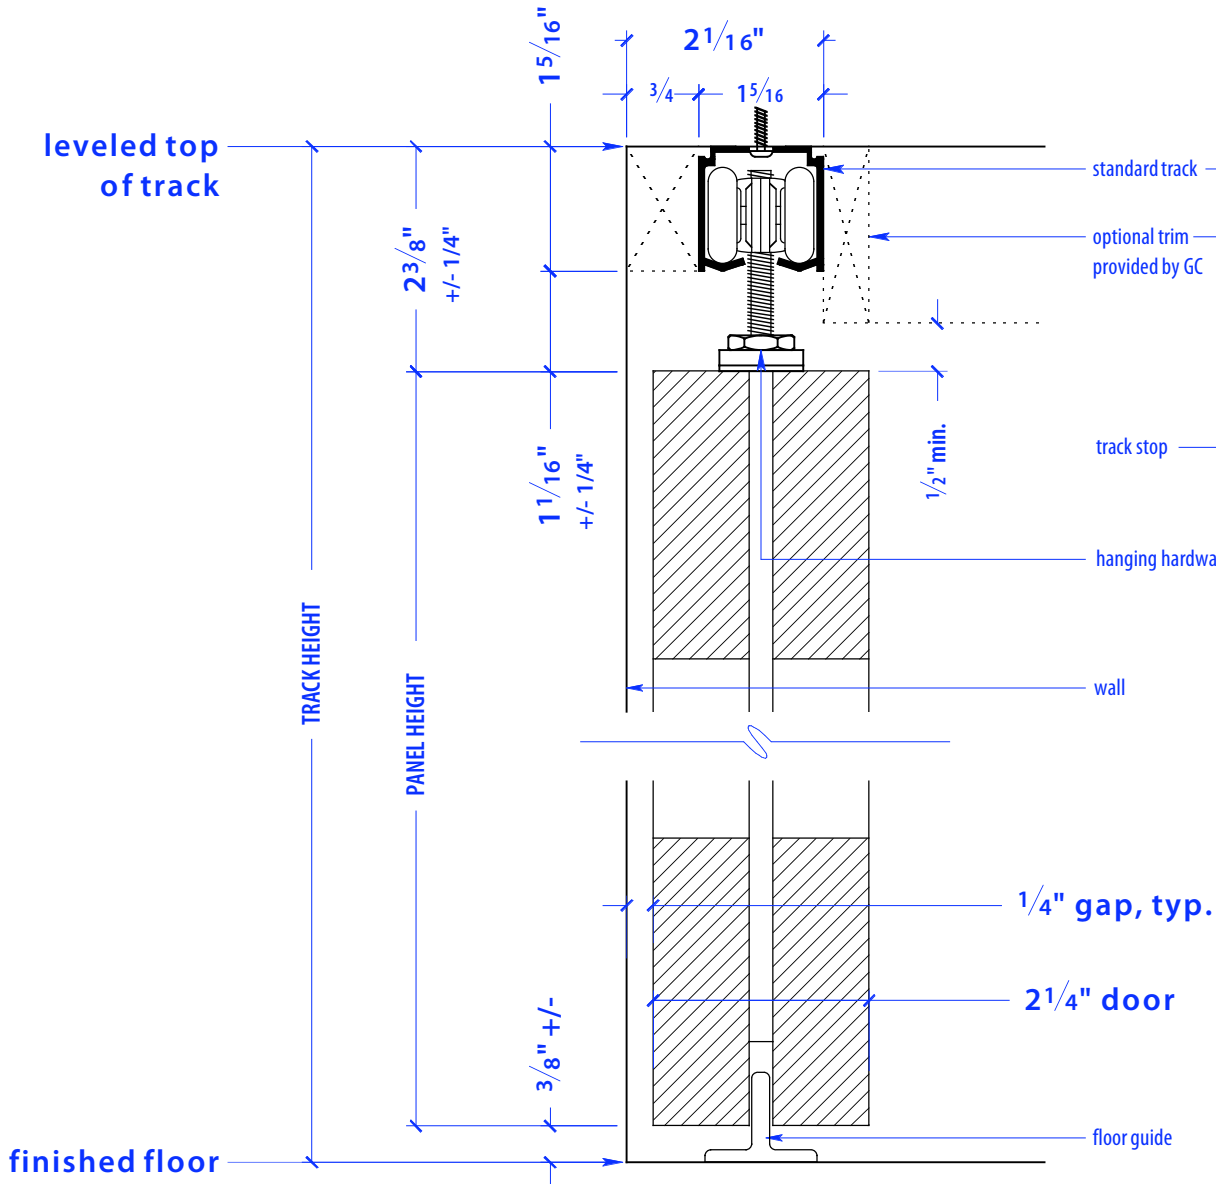

NOTE: each panel weighs approx. 75-110 lbs.
Secure tracks to blocking accordingly

SECTION A