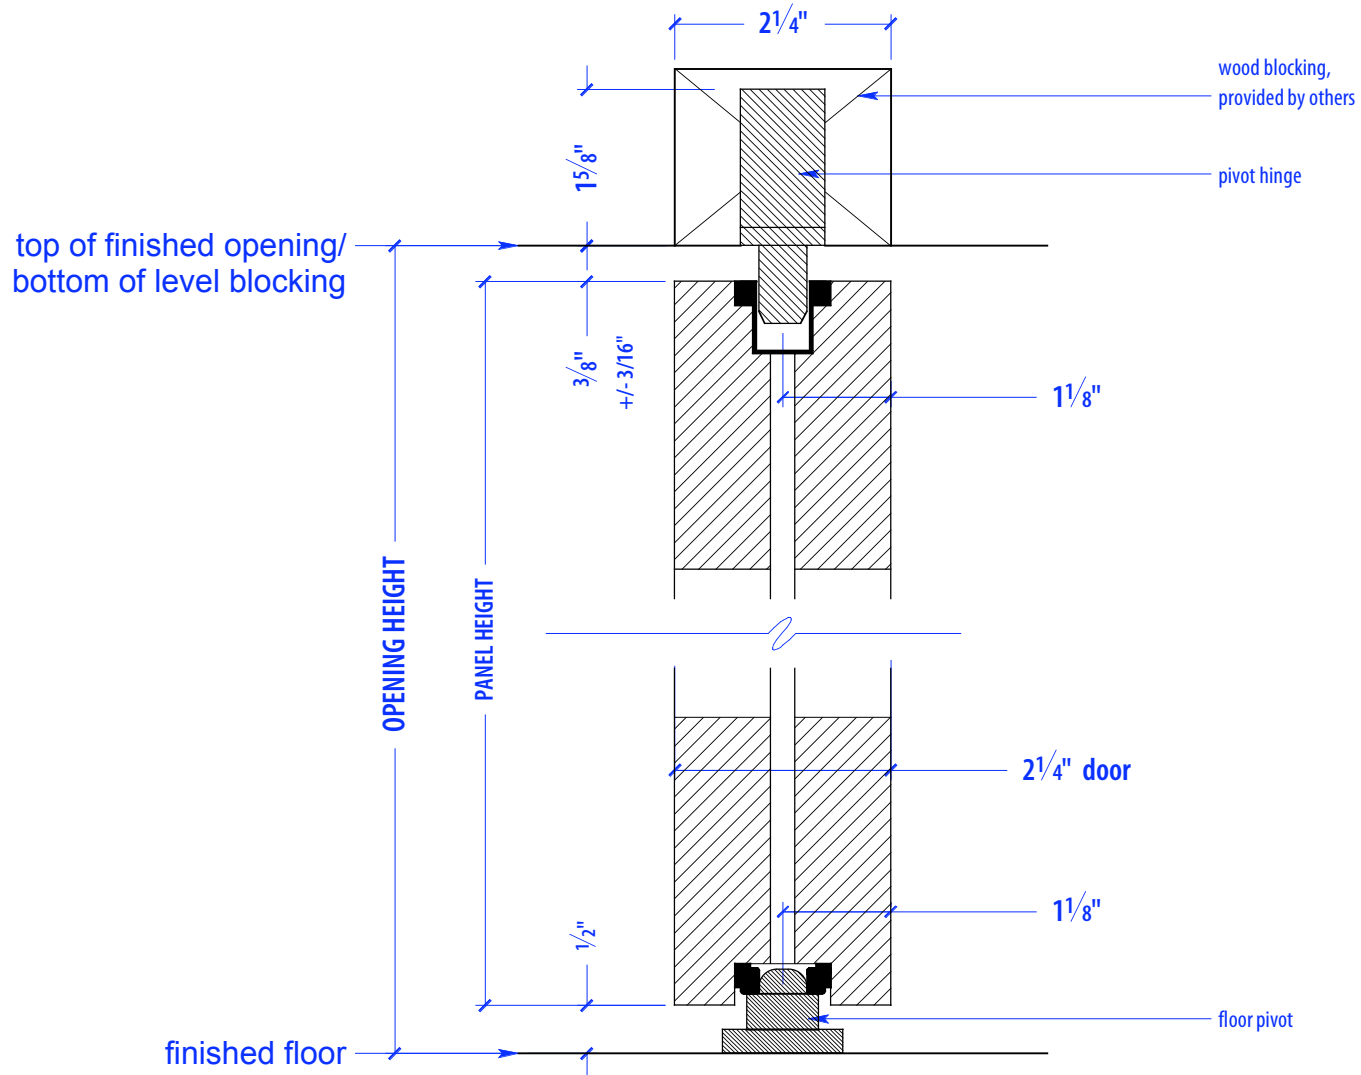

PV1-Center Pivot

HEIGHTS	
Door	Finished Opening
80"	80 7/8"
92"	92 7/8"
104"	104 7/8"
116"	116 7/8"

WIDTHS	
Door	Finished Opening
36"	36 1/2"
41"	41 1/2"
46"	46 1/2"

PLAN
closed

PV1-Center Pivot

NOTE: each panel weighs approx. 75-110 lbs.
Secure to blocking accordingly

PV1-Center Pivot

NOTE: each panel weighs approx. 75-110 lbs.
Secure to blocking accordingly