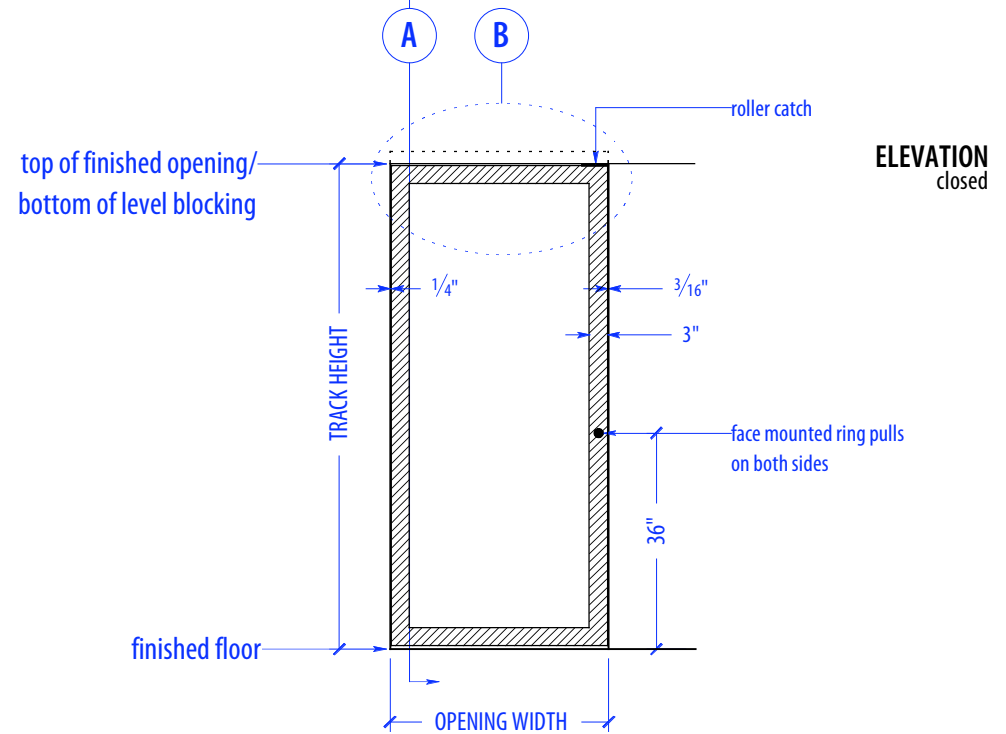

PV1-Center Pivot

HEIGHTS	
Door	Finished Opening
80"	80 7/8"
92"	92 7/8"
104"	104 7/8"
116"	116 7/8"

WIDTHS	
Door	Finished Opening
36"	36 1/2"
41"	41 1/2"
46"	46 1/2"

PLAN
closed

PV1-Center Pivot

NOTE: each panel weighs approx. 75-110 lbs.
Secure to blocking accordingly

PV1-Center Pivot

NOTE: each panel weighs approx. 75-110 lbs.
Secure to blocking accordingly