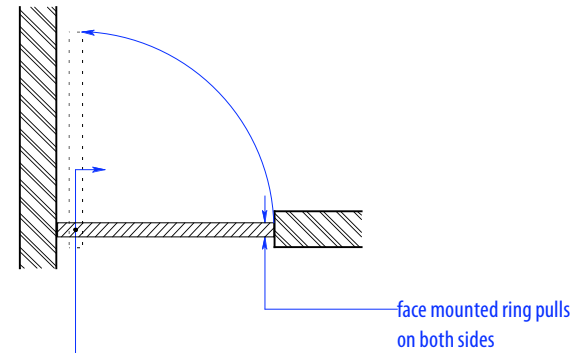

PV1-Center Pivot

HEIGHTS	
Door	Finished Opening
80"	80 7/8"
92"	92 7/8"
104"	104 7/8"
116"	116 7/8"

WIDTHS	
Door	Finished Opening
36"	36 1/2"
41"	41 1/2"
46"	46 1/2"

PLAN
closed

PV1-Center Pivot

NOTE: each panel weighs approx. 75-110 lbs.
Secure to blocking accordingly

PV1-Center Pivot

NOTE: each panel weighs approx. 75-110 lbs.
Secure to blocking accordingly