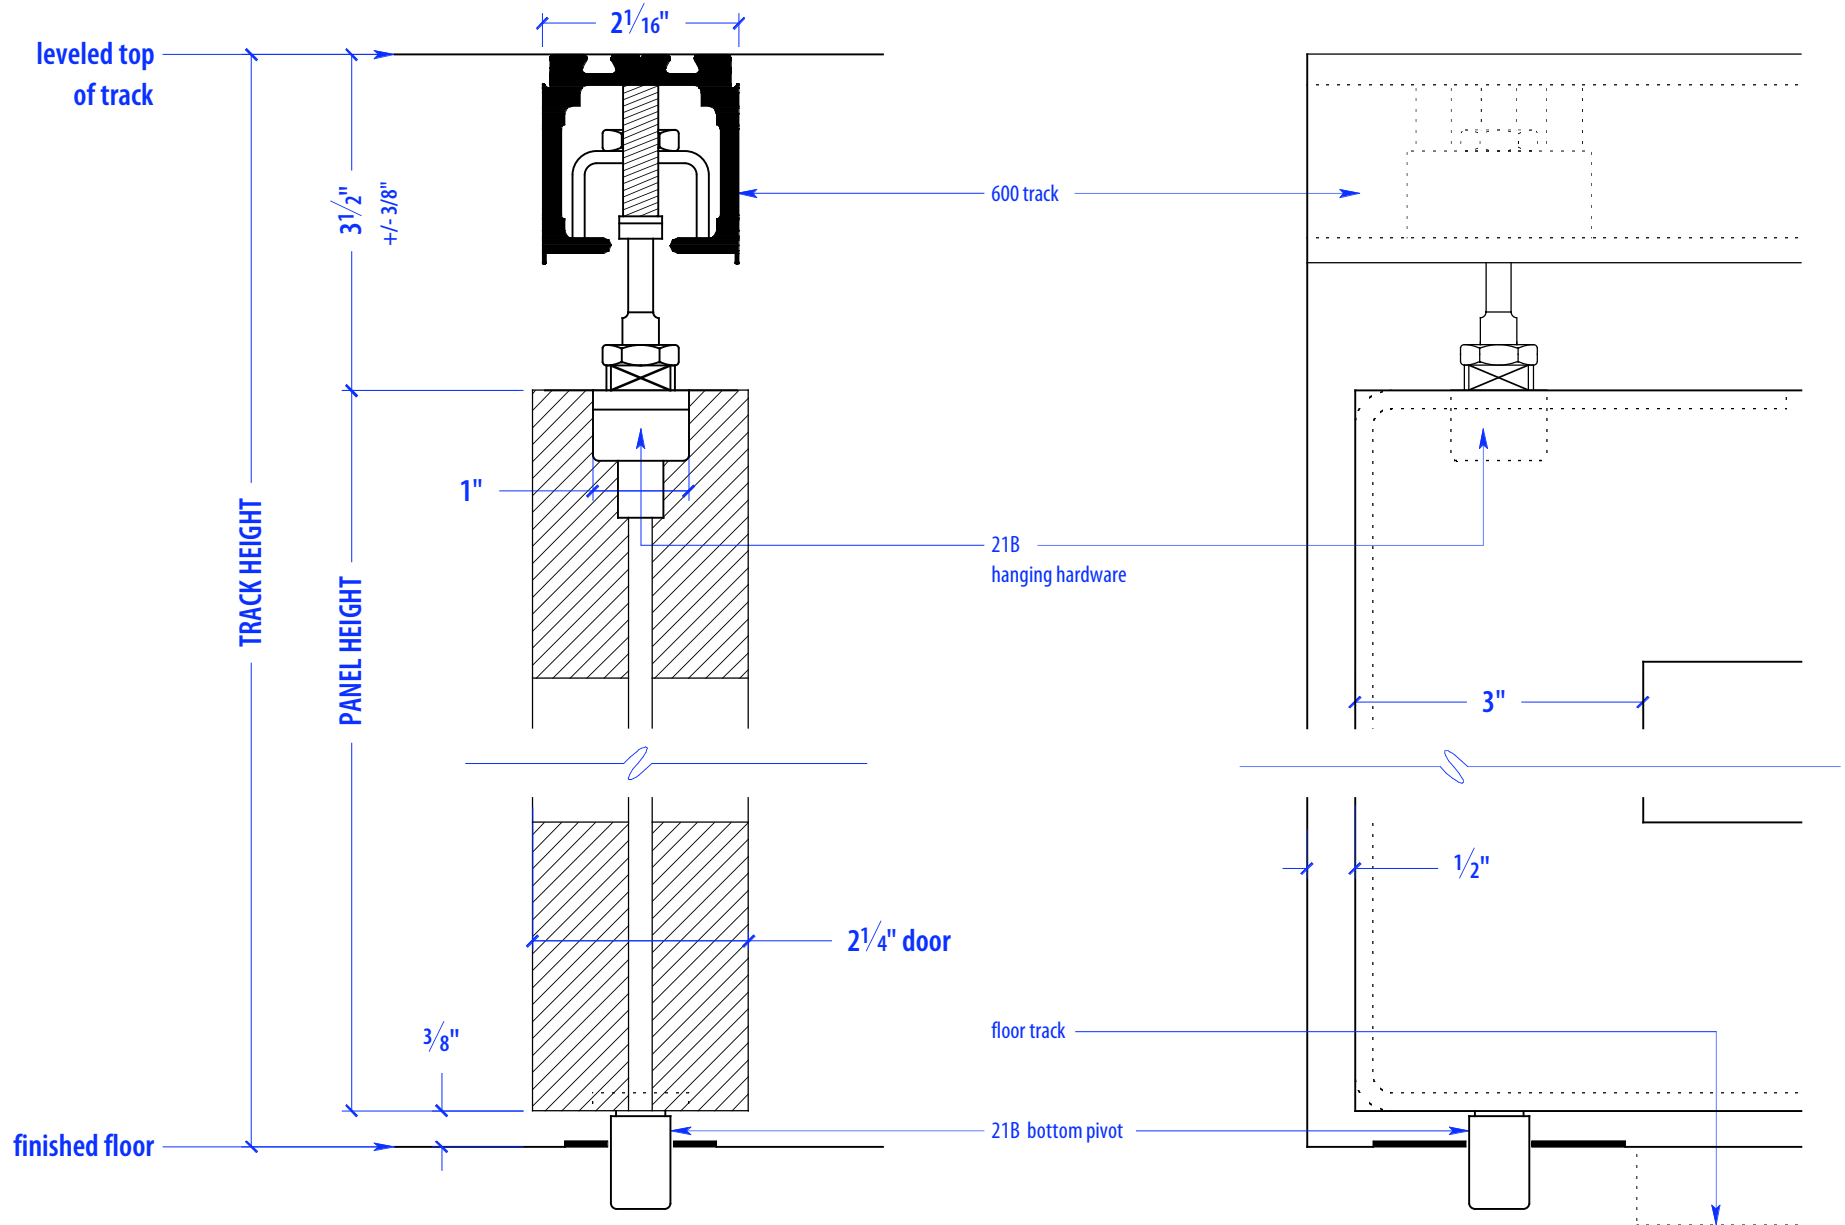

HEIGHTS	
Door	Track Height
80"	83 7/8"
92"	95 7/8"
104"	107 7/8"
116"	119 7/8"

WIDTHS	
Door	Finished Opening
36"	145 1/4"
41"	165 1/4"
46"	185 1/4"

SECTION A

DETAIL B

KEY

- pivot hanger
- hanger
- flush bolt
- ∩ soffit hinge