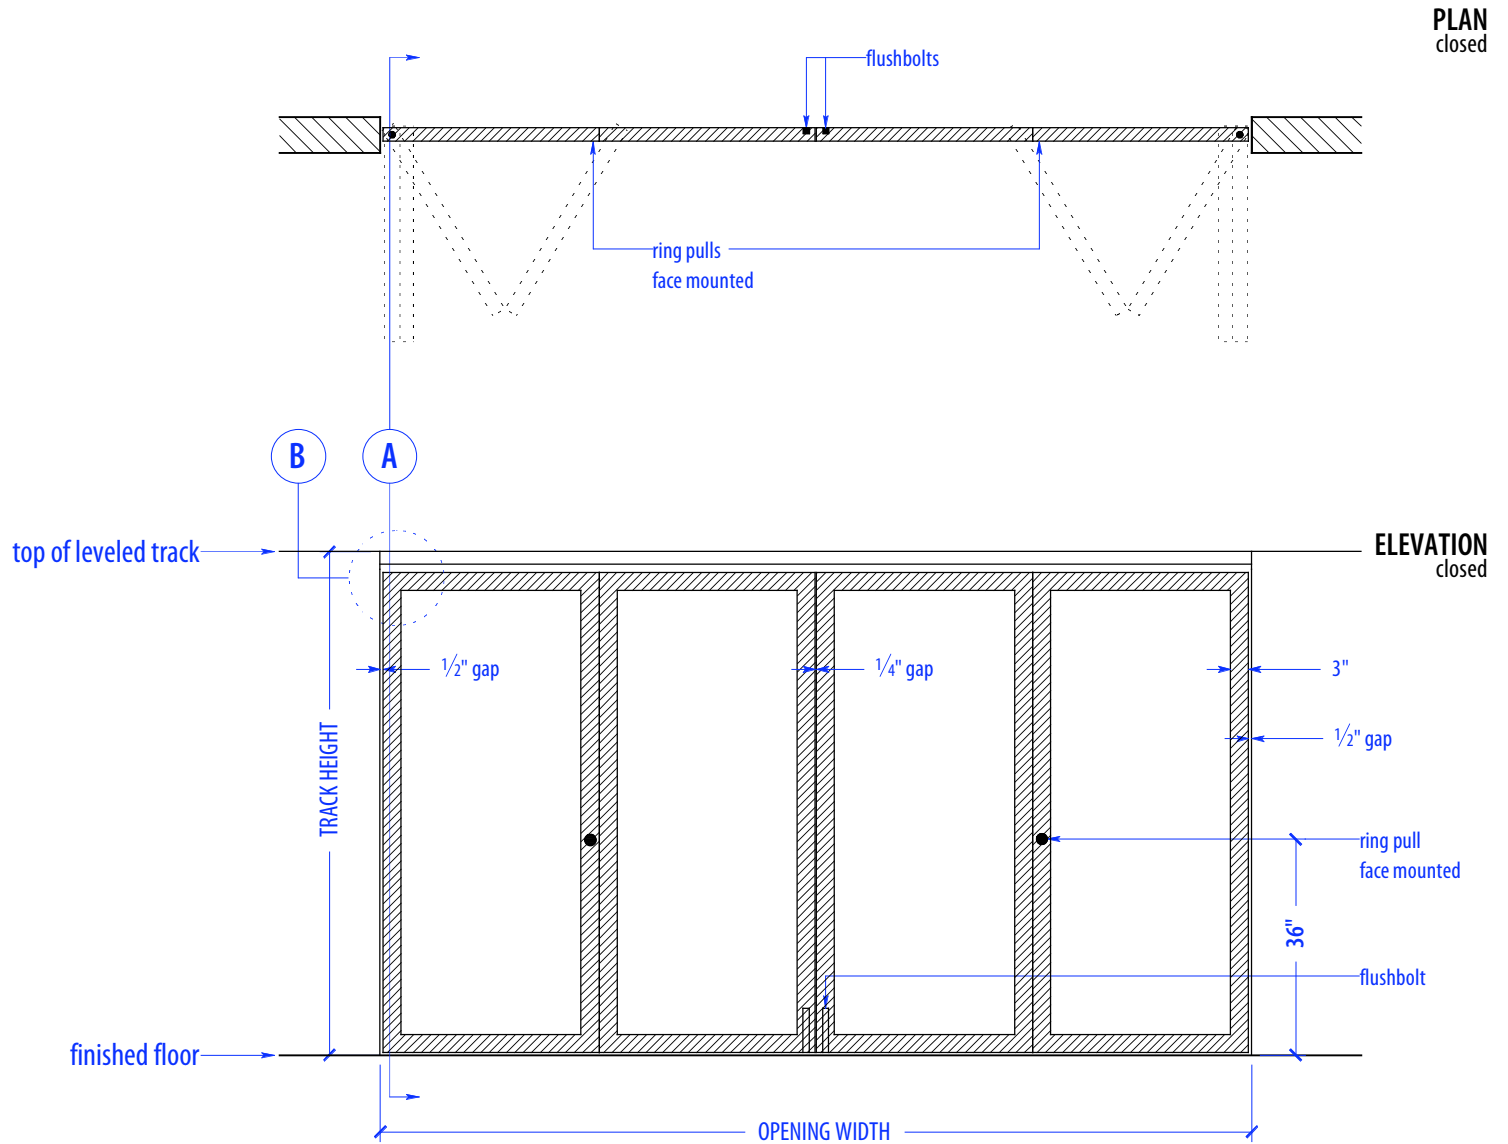

HEIGHTS	
Door	Track Height
80"	83 7/8"
92"	95 7/8"
104"	107 7/8"
116"	119 7/8"

WIDTHS	
Door	Finished Opening
36"	145 1/4"
41"	165 1/4"
46"	185 1/4"

SECTION A

DETAIL B

KEY

- pivot hanger
- hanger
- flush bolt
- ∩ soffit hinge