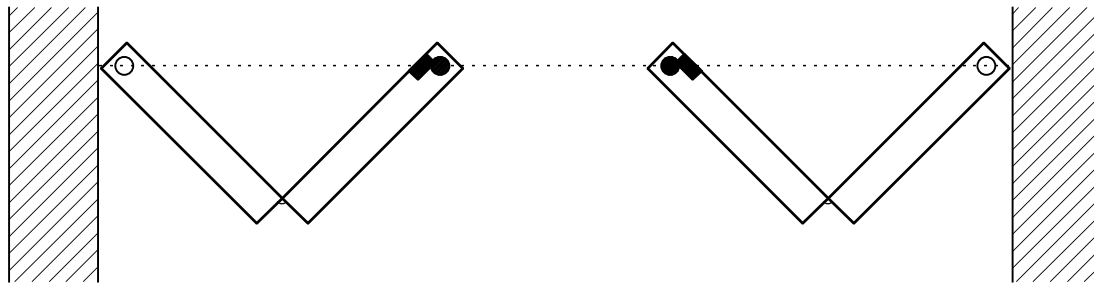

HEIGHTS	
Door	Track Height
80"	83 7/8"
92"	95 7/8"
104"	107 7/8"
116"	119 7/8"

WIDTHS	
Door	Finished Opening
36"	145 1/4"
41"	165 1/4"
46"	185 1/4"

SECTION A

DETAIL B

KEY

- pivot hanger
- hanger
- flush bolt
- ∩ soffit hinge