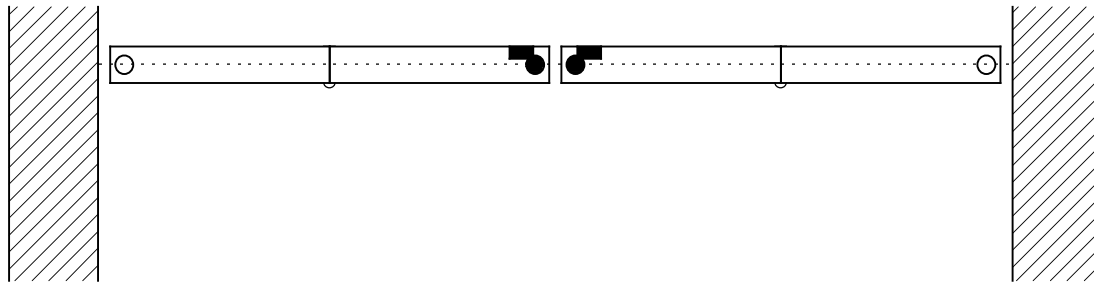

HEIGHTS	
Door	Track Height
80"	83 7/8"
92"	95 7/8"
104"	107 7/8"
116"	119 7/8"

WIDTHS	
Door	Finished Opening
36"	145 1/4"
41"	165 1/4"
46"	185 1/4"

SECTION A

DETAIL B

KEY

- pivot hanger
- hanger
- flush bolt
- ∩ soffit hinge