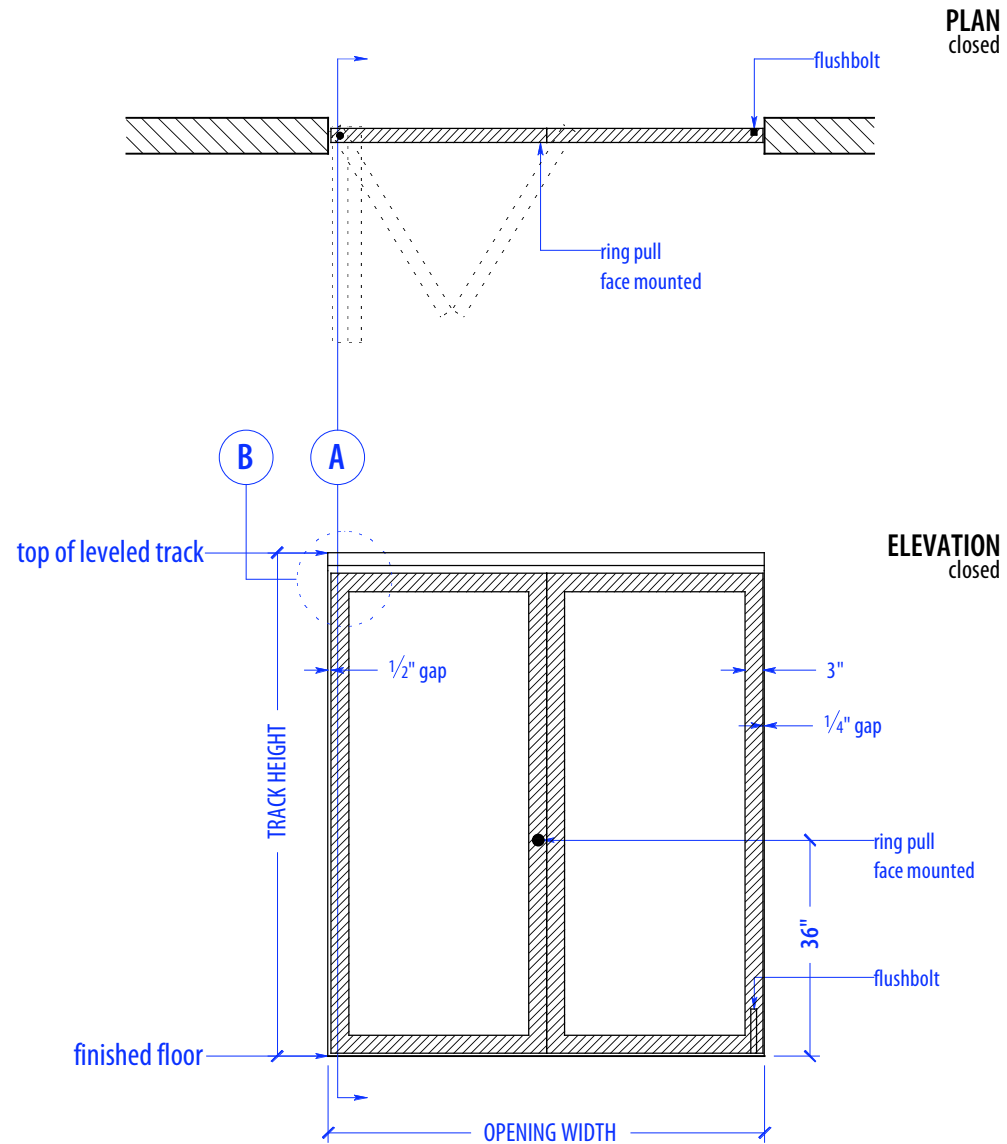

HEIGHTS	
Door	Track Height
80"	83 7/8"
92"	95 7/8"
104"	107 7/8"
116"	119 7/8"

WIDTHS	
Door	Finished Opening
36"	73"
41"	83"
46"	93"

SECTION A

DETAIL B