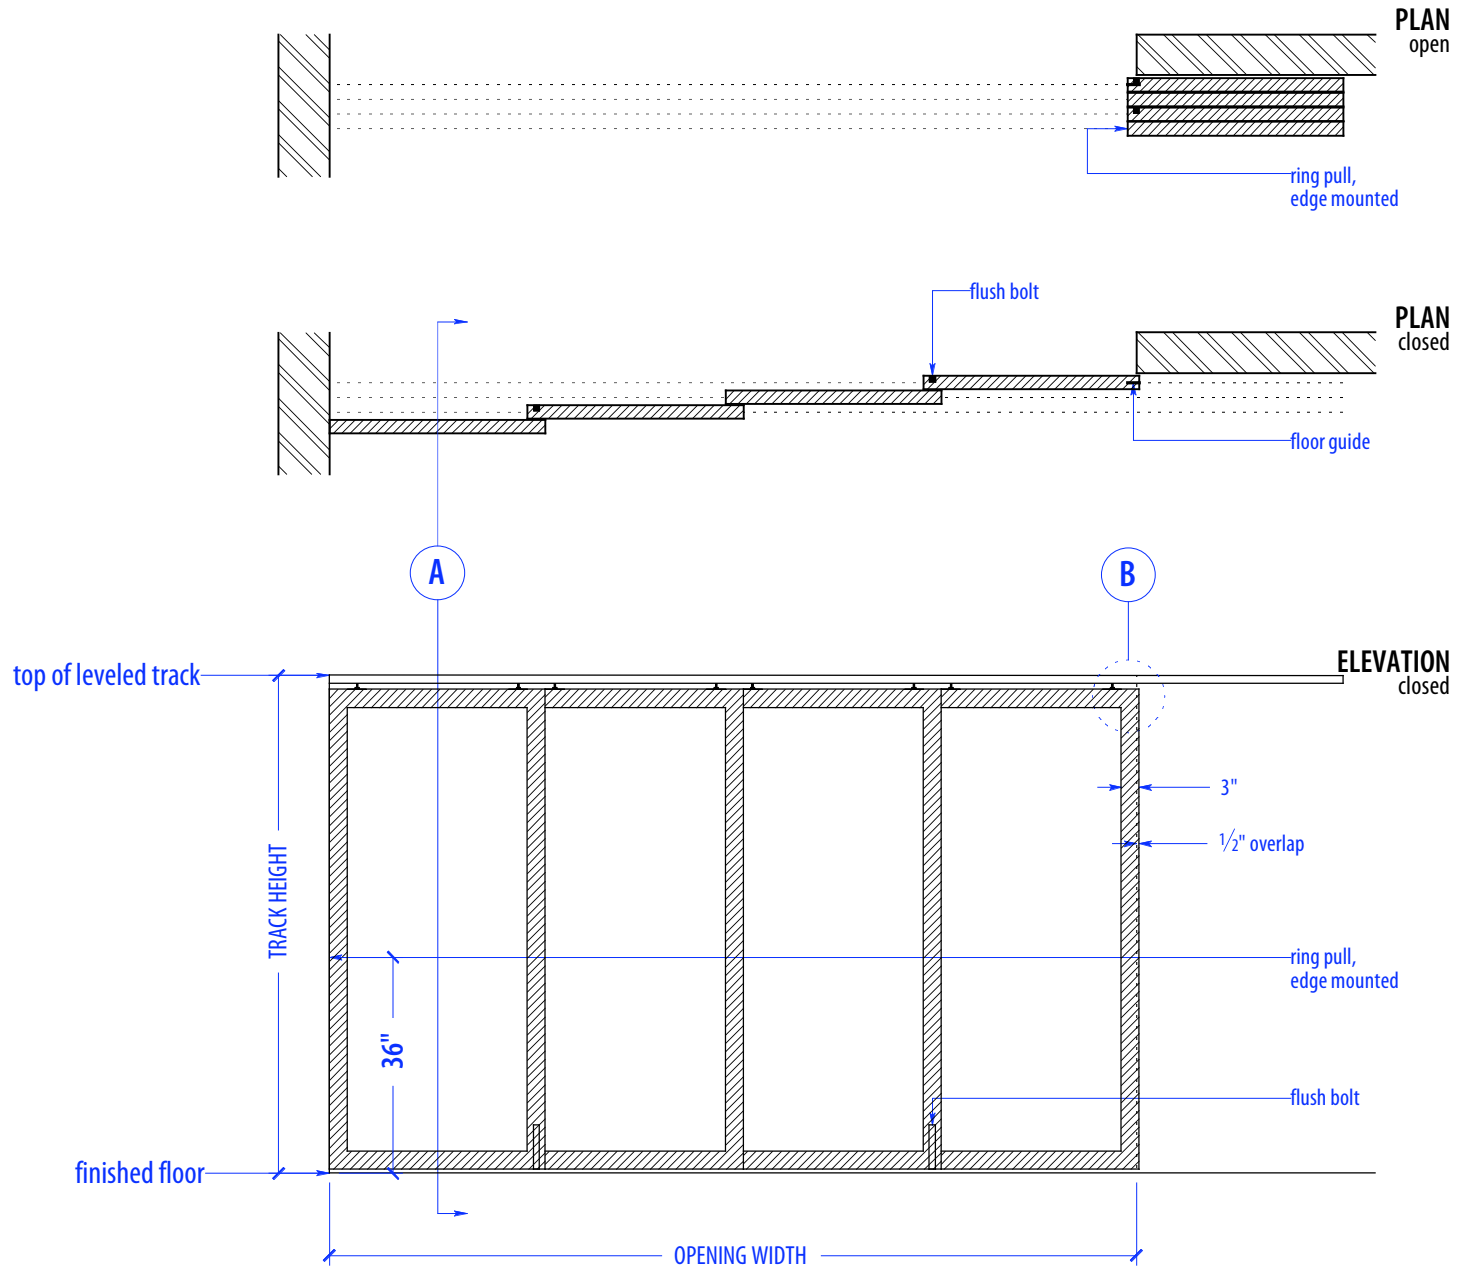

HEIGHTS		
Door	Standard Track Height	Low Profile Track Height
80"	83"	82 1/4"
92"	95"	94 1/4"
104"	107"	106 1/4"
116"	119"	118 1/4"

WIDTHS	
Door	Finished Opening
36"	134 1/2"
41"	154 1/2"
46"	174 1/2"

## SECTION A

NOTE: each panel weighs approx. 75-110 lbs.  
Secure tracks to blocking accordingly

NOTE: each panel weighs approx. 75-110 lbs.  
Secure tracks to blocking accordingly