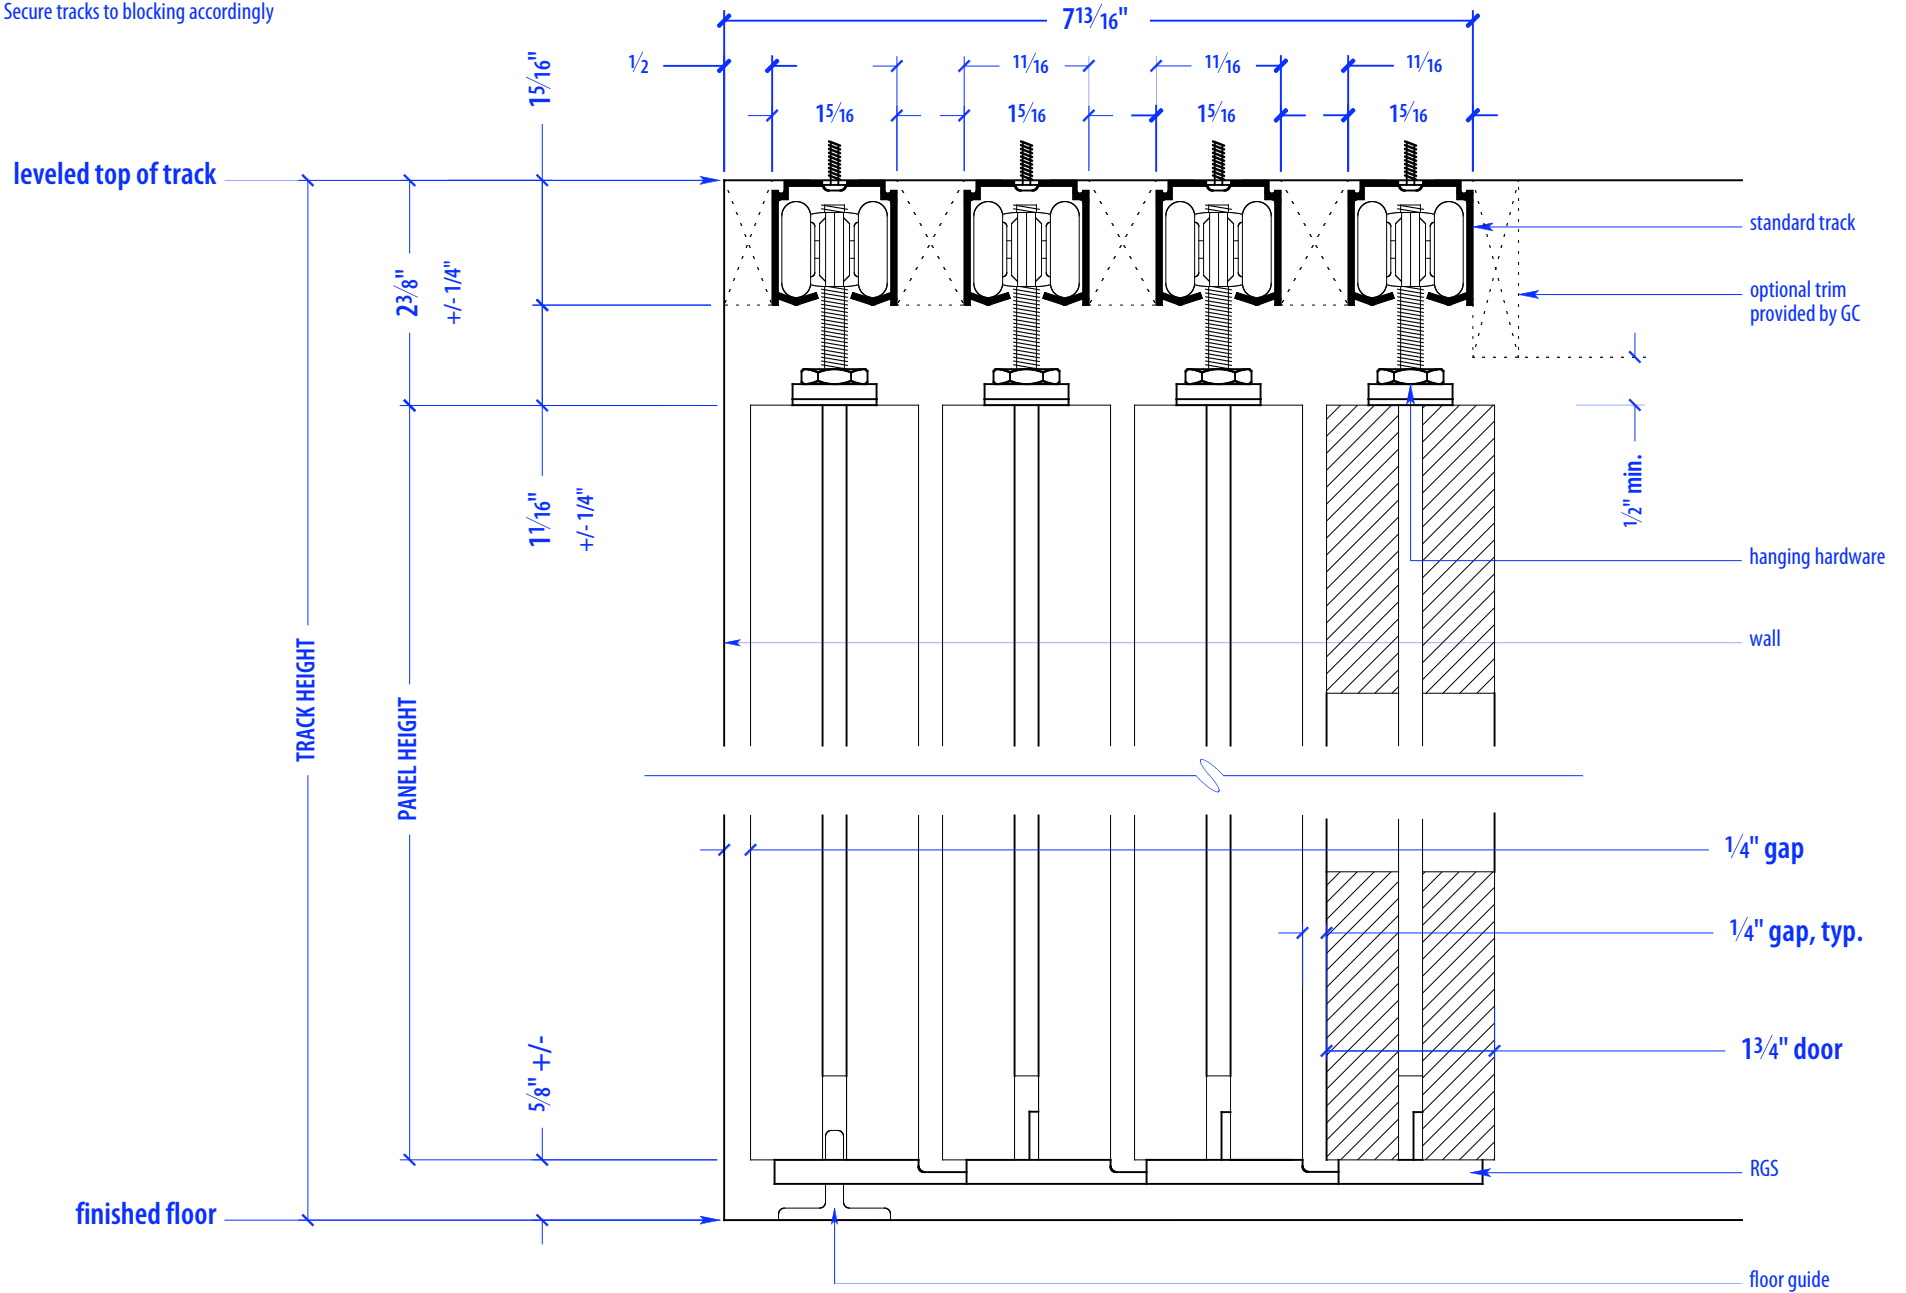

HEIGHTS		
Door	Standard Track Height	Low Profile Track Height
80"	83"	82 1/4"
92"	95"	94 1/4"
104"	107"	106 1/4"
116"	119"	118 1/4"

WIDTHS	
Door	Finished Opening
36"	134 1/2"
41"	154 1/2"
46"	174 1/2"

## SECTION A

NOTE: each panel weighs approx. 75-110 lbs.  
Secure tracks to blocking accordingly

NOTE: each panel weighs approx. 75-110 lbs.  
Secure tracks to blocking accordingly