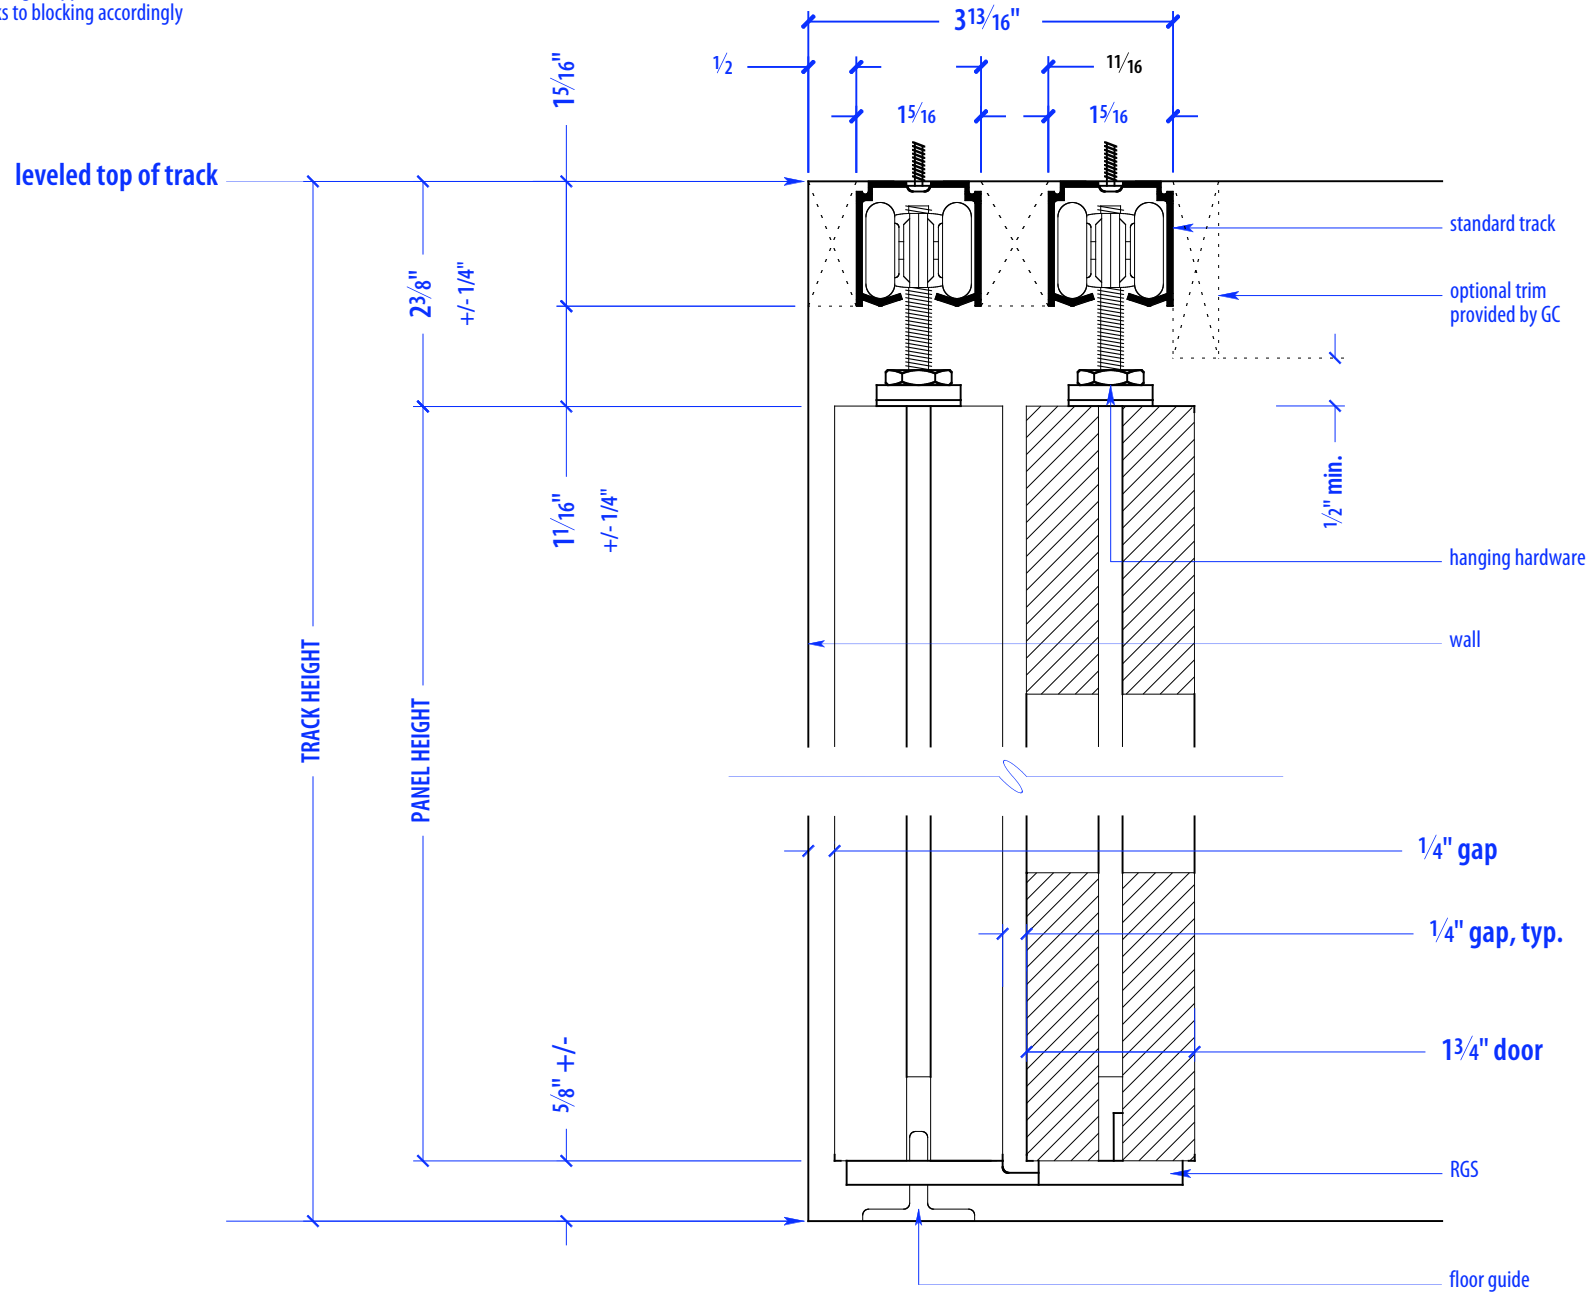

SWW4S-175

HEIGHTS		
Door	Standard Track Height	Low Profile Track Height
80"	83"	82 1/4"
92"	95"	94 1/4"
104"	107"	106 1/4"
116"	119"	118 1/4"

WIDTHS	
Door	Finished Opening
36"	137"
41"	157"
46"	177"

SWW4S-175 Standard Track

NOTE: each panel weighs approx. 75-110 lbs.
Secure tracks to blocking accordingly

SECTION A

NOTE: each panel weighs approx. 75-110 lbs.
Secure tracks to blocking accordingly

SECTION B