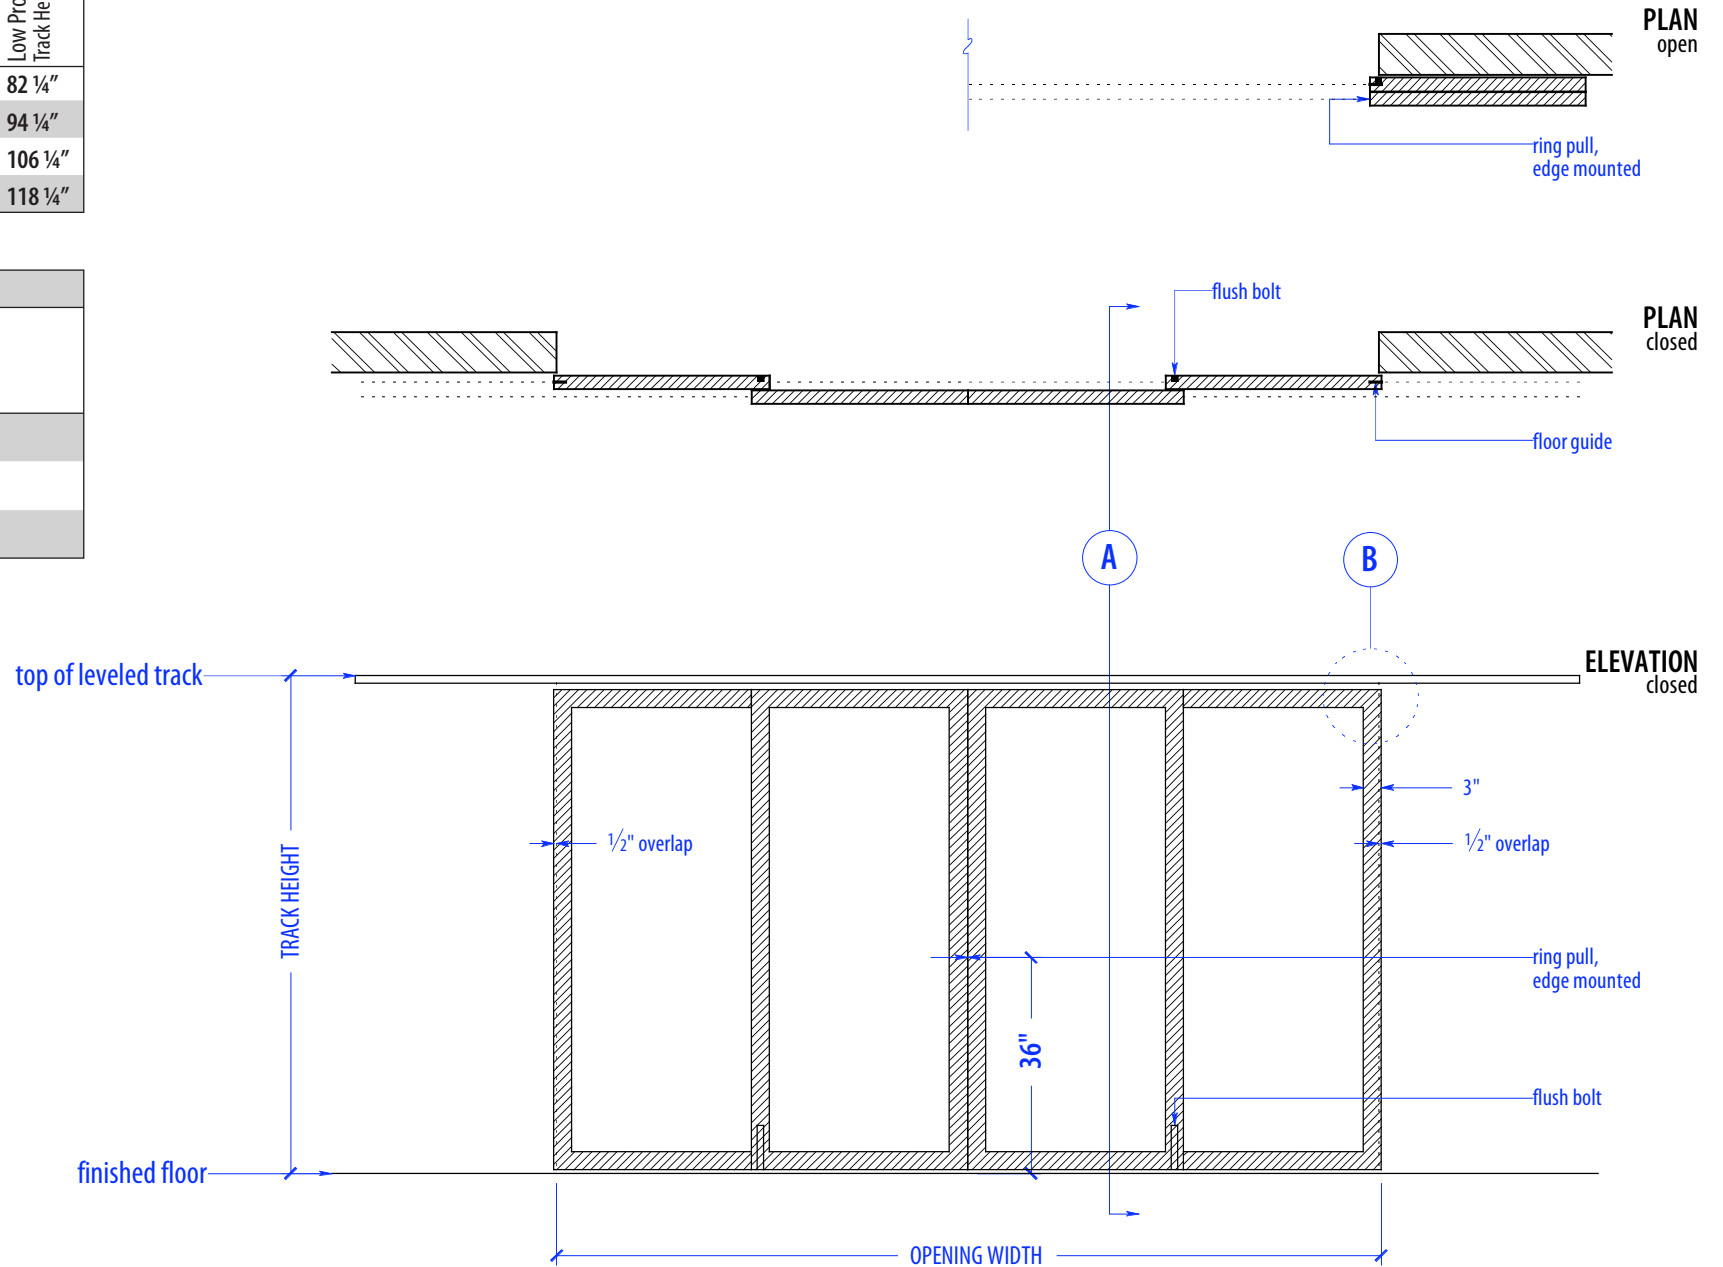

SWW4S-175

HEIGHTS		
Door	Standard Track Height	Low Profile Track Height
80"	83"	82 1/4"
92"	95"	94 1/4"
104"	107"	106 1/4"
116"	119"	118 1/4"

WIDTHS	
Door	Finished Opening
36"	137"
41"	157"
46"	177"

SWW4S-175 Standard Track

NOTE: each panel weighs approx. 75-110 lbs.
Secure tracks to blocking accordingly

SECTION A

NOTE: each panel weighs approx. 75-110 lbs.
Secure tracks to blocking accordingly

SECTION B