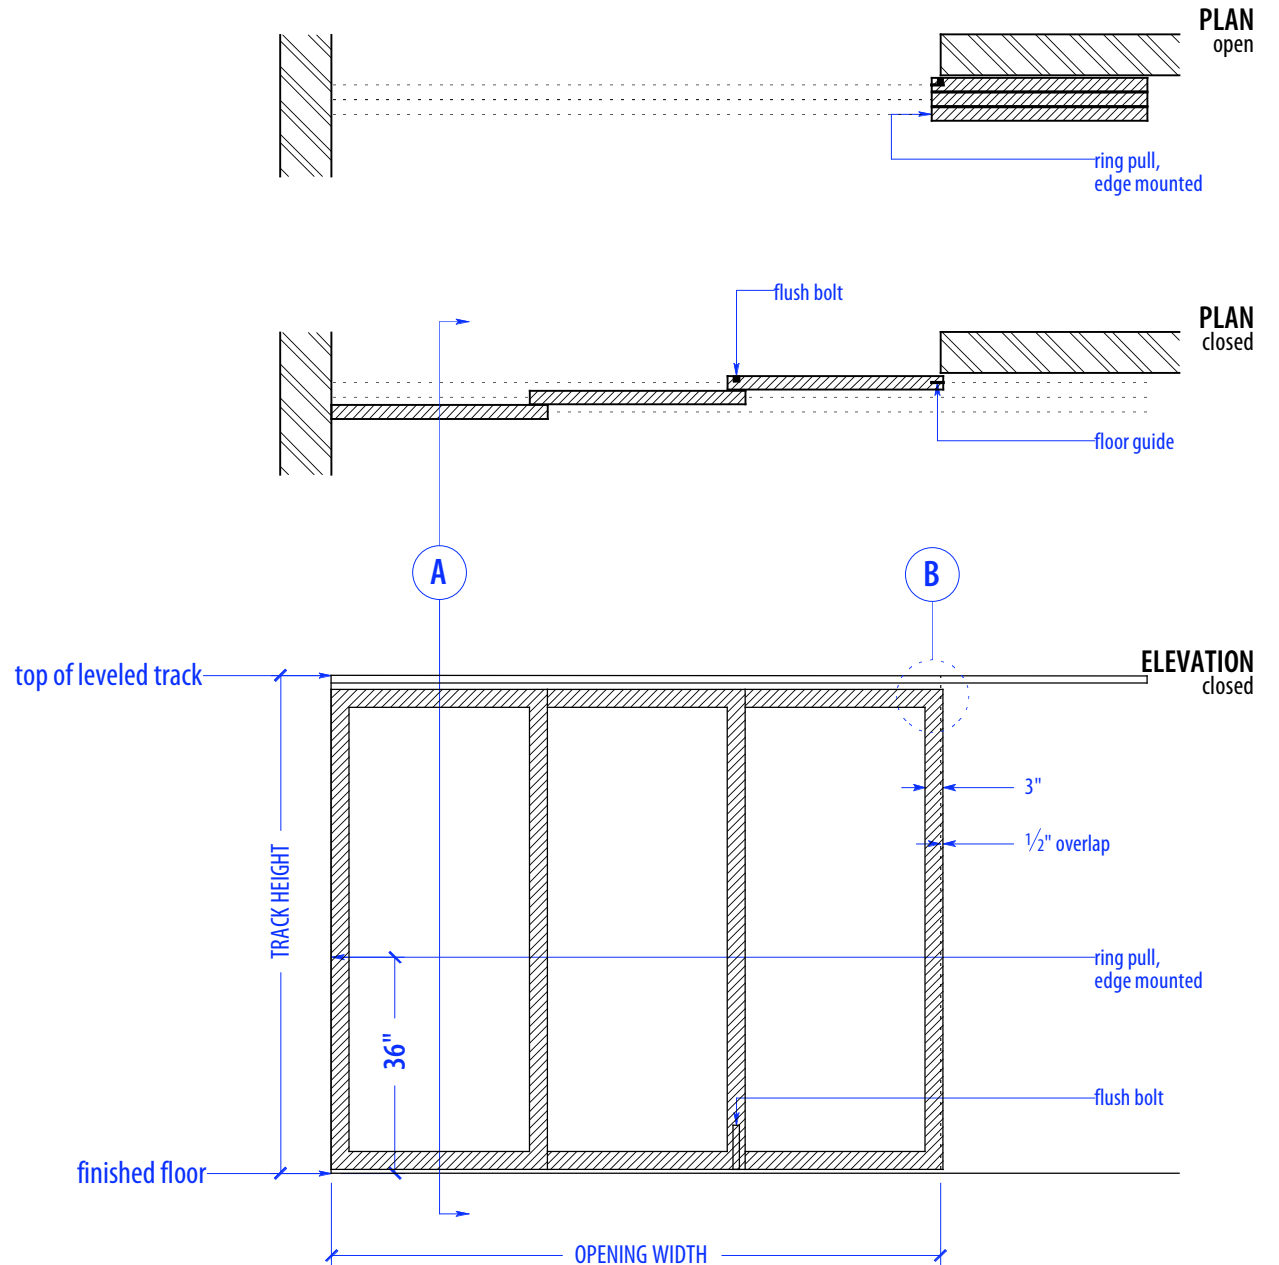

| HEIGHTS | | |
|---------|-----------------------|--------------------------|
| Door | Standard Track Height | Low Profile Track Height |
| 80" | 83" | 82 1/4" |
| 92" | 95" | 94 1/4" |
| 104" | 107" | 106 1/4" |
| 116" | 119" | 118 1/4" |

| WIDTHS | |
|--------|------------------|
| Door | Finished Opening |
| 36" | 101 1/2" |
| 41" | 116 1/2" |
| 46" | 131 1/2" |

SWW3-175 Standard Track

NOTE: each panel weighs approx. 75-110 lbs.
Secure tracks to blocking accordingly

SECTION A

NOTE: each panel weighs approx. 75-110 lbs.
Secure tracks to blocking accordingly

SECTION B