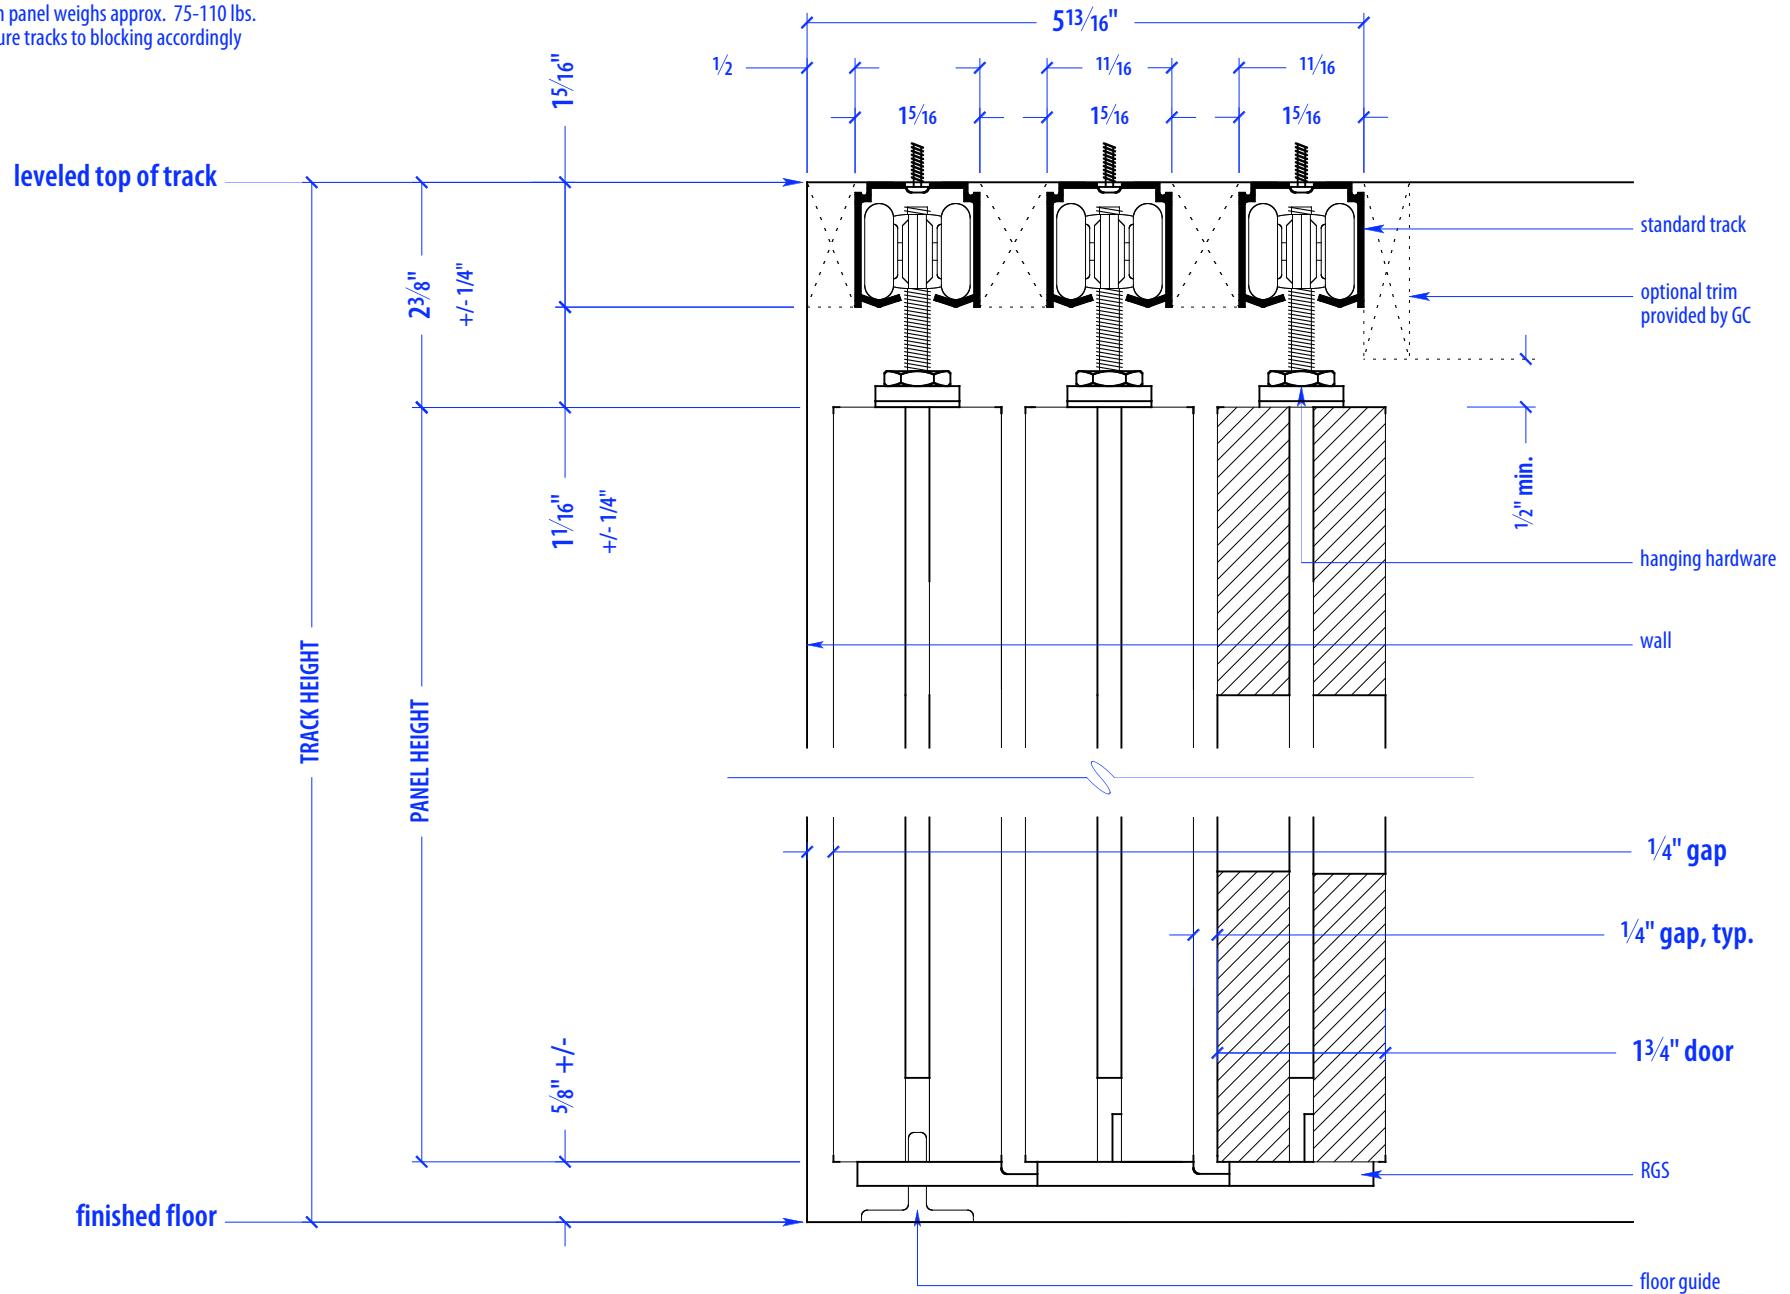

| HEIGHTS | | |
|---------|-----------------------|--------------------------|
| Door | Standard Track Height | Low Profile Track Height |
| 80" | 83" | 82 1/4" |
| 92" | 95" | 94 1/4" |
| 104" | 107" | 106 1/4" |
| 116" | 119" | 118 1/4" |

| WIDTHS | |
|--------|------------------|
| Door | Finished Opening |
| 36" | 101 1/2" |
| 41" | 116 1/2" |
| 46" | 131 1/2" |

SWW3-175 Standard Track

NOTE: each panel weighs approx. 75-110 lbs.
Secure tracks to blocking accordingly

SECTION A

NOTE: each panel weighs approx. 75-110 lbs.
Secure tracks to blocking accordingly

SECTION B