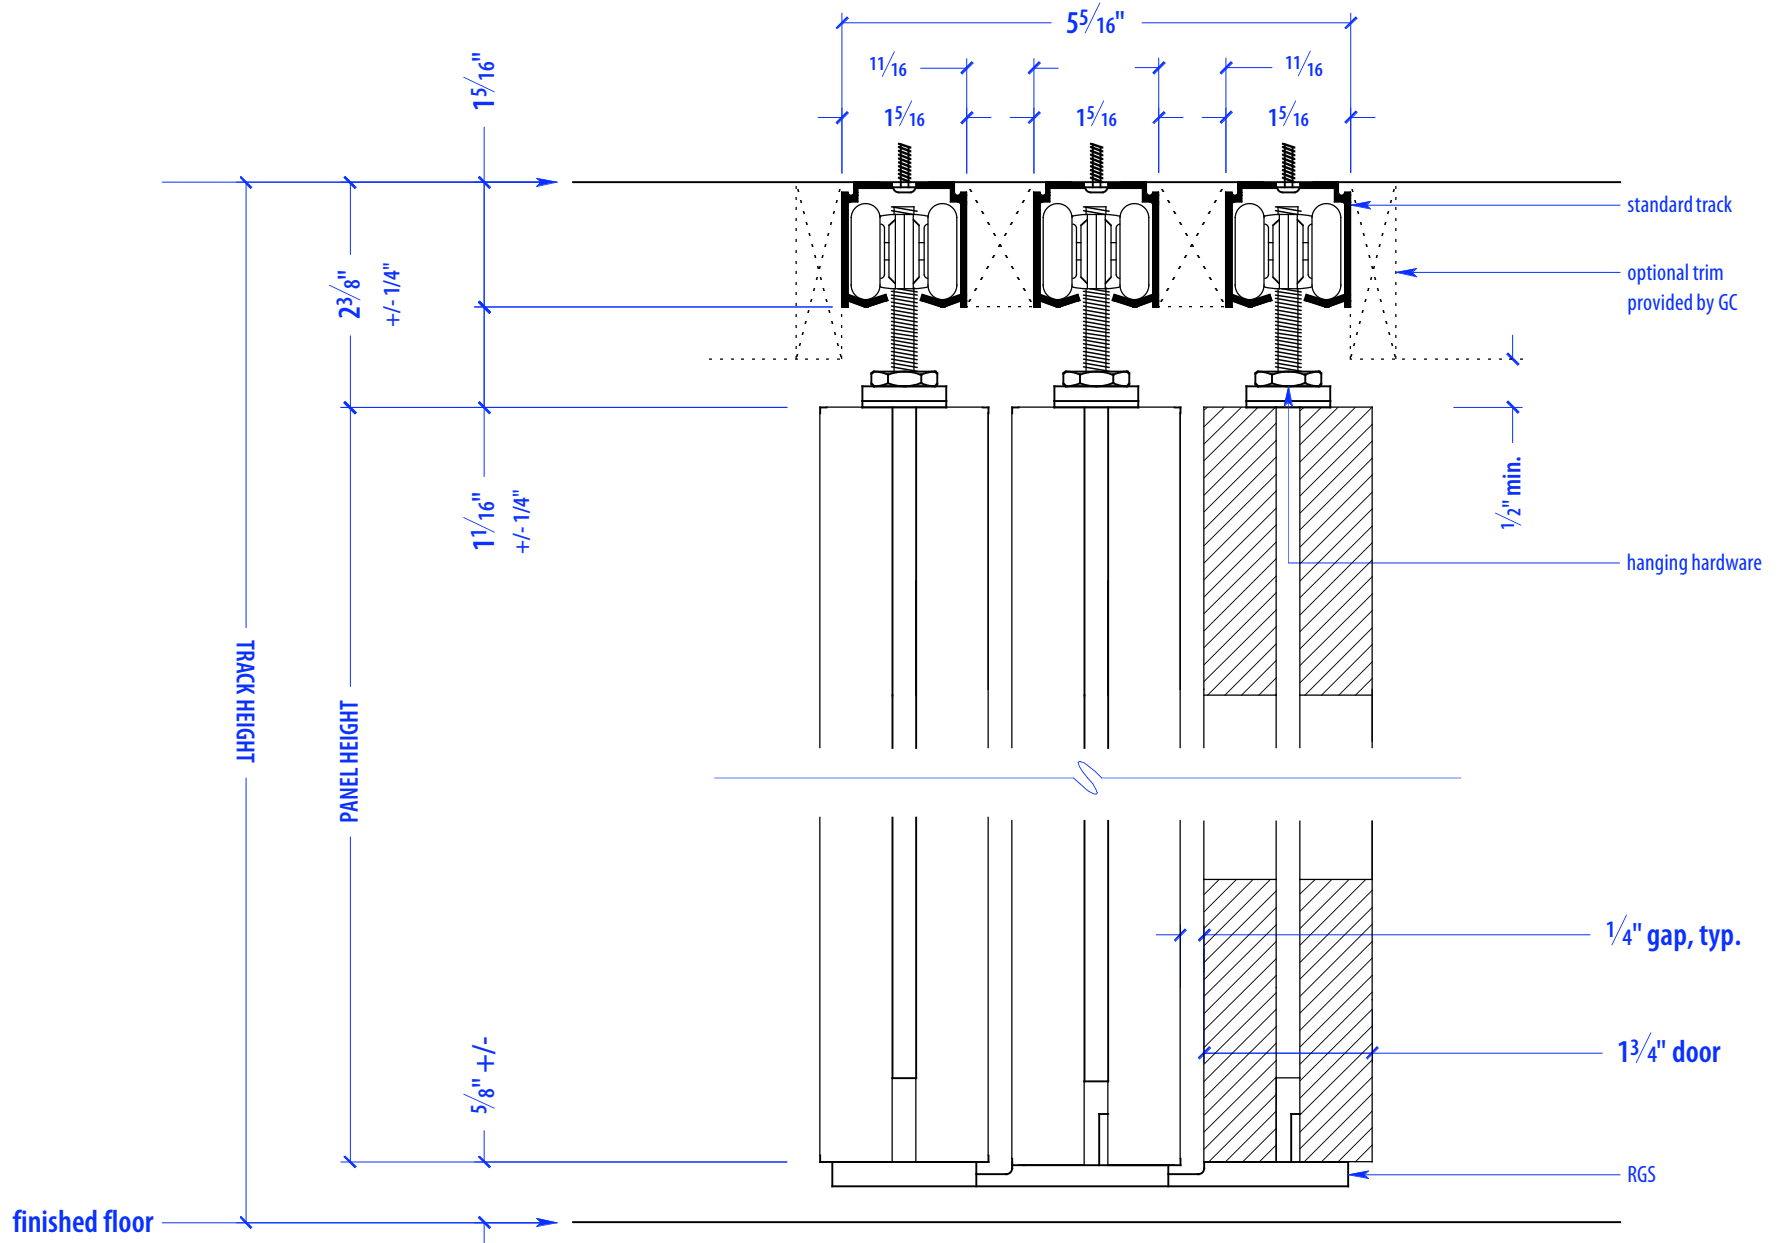

SW5S

HEIGHTS		
Door	Standard Track Height	Low Profile Track Height
80"	83"	82 1/4"
92"	95"	94 1/4"
104"	107"	106 1/4"
116"	119"	108 1/4"

WIDTHS	
Door	Finished Opening
36"	168"
41"	193"
46"	218"

NOTE: each panel weighs approx. 75-110 lbs.
Secure tracks to blocking accordingly

SECTION A

NOTE: each panel weighs approx. 75-110 lbs.
Secure tracks to blocking accordingly

SECTION B