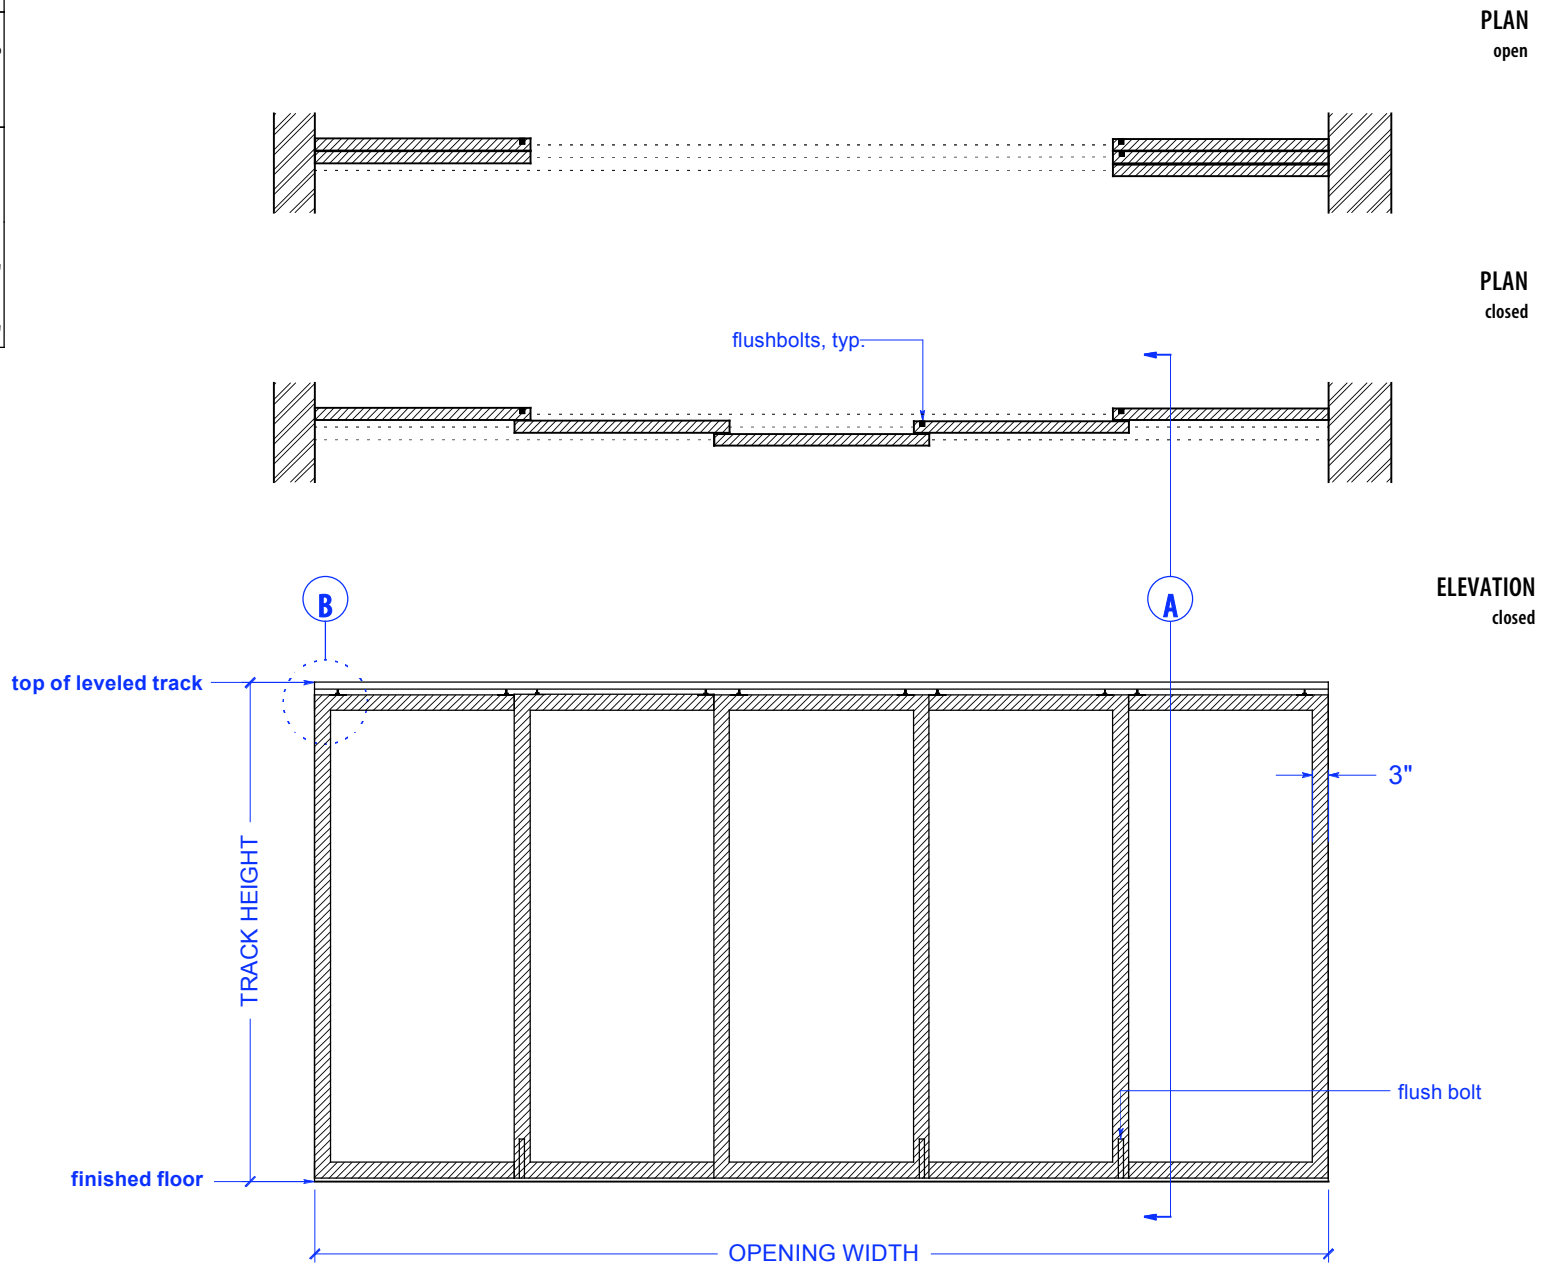

SW5S

HEIGHTS		
Door	Standard Track Height	Low Profile Track Height
80"	83"	82 1/4"
92"	95"	94 1/4"
104"	107"	106 1/4"
116"	119"	108 1/4"

WIDTHS	
Door	Finished Opening
36"	168"
41"	193"
46"	218"

NOTE: each panel weighs approx. 75-110 lbs.
Secure tracks to blocking accordingly

SECTION A

NOTE: each panel weighs approx. 75-110 lbs.
Secure tracks to blocking accordingly

SECTION B