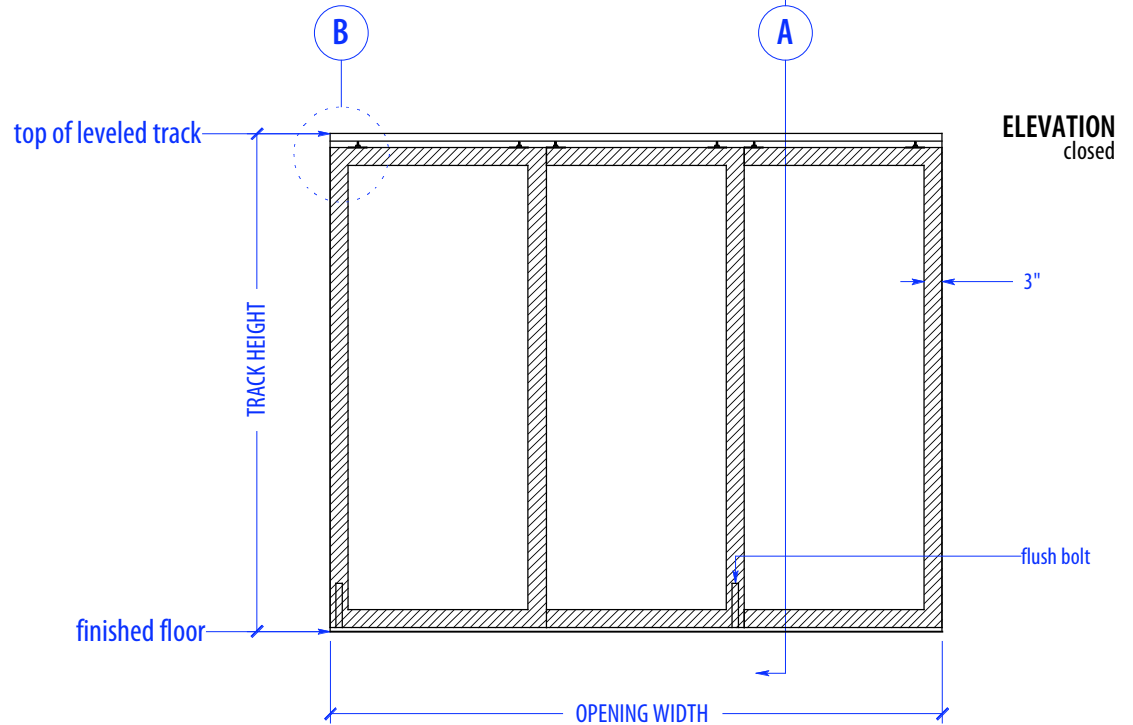

HEIGHTS		
Door	Standard Track Height	Low Profile Track Height
80"	83"	82 1/4"
92"	95"	94 1/4"
104"	107"	106 1/4"
116"	119"	118 1/4"

WIDTHS	
Door	Finished Opening
36"	102"
41"	117"
46"	132"

NOTE: each panel weighs approx. 75-110 lbs.
Secure tracks to blocking accordingly