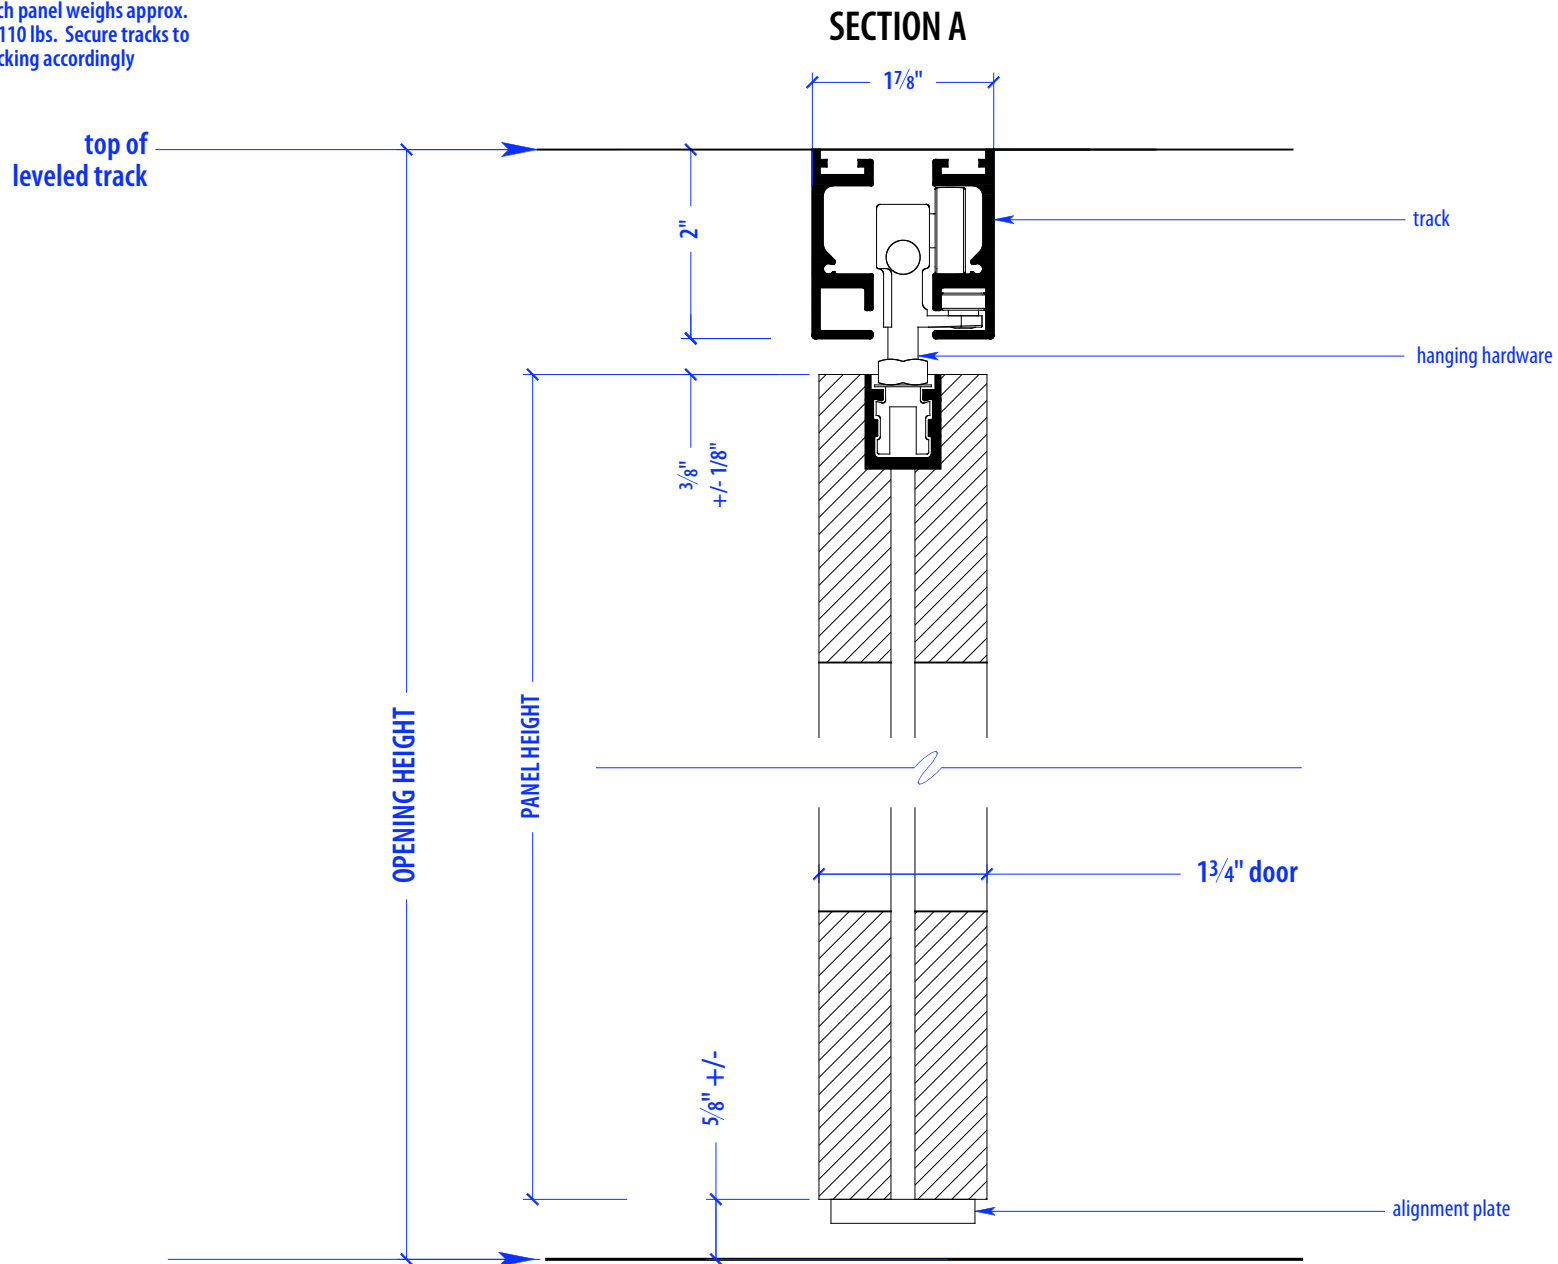

# SS PE5/PV1-175

HEIGHTS	
Door	Track Height
80"	83"
92"	95"
104"	107"
116"	119"

WIDTHS	
Door	Finished Opening
36"	217 1/8"
41"	247 1/8"
46"	277 1/8"

NOTE: each panel weighs approx.  
75-110 lbs. Secure tracks to  
blocking accordingly

## DETAIL C

PLAN VIEW PIVOT DETAIL

# OPERATION OVERVIEW

©2010 RAYDOOR

SSPE / PV

SCALE:  $\frac{3}{8}'' = 1'0''$