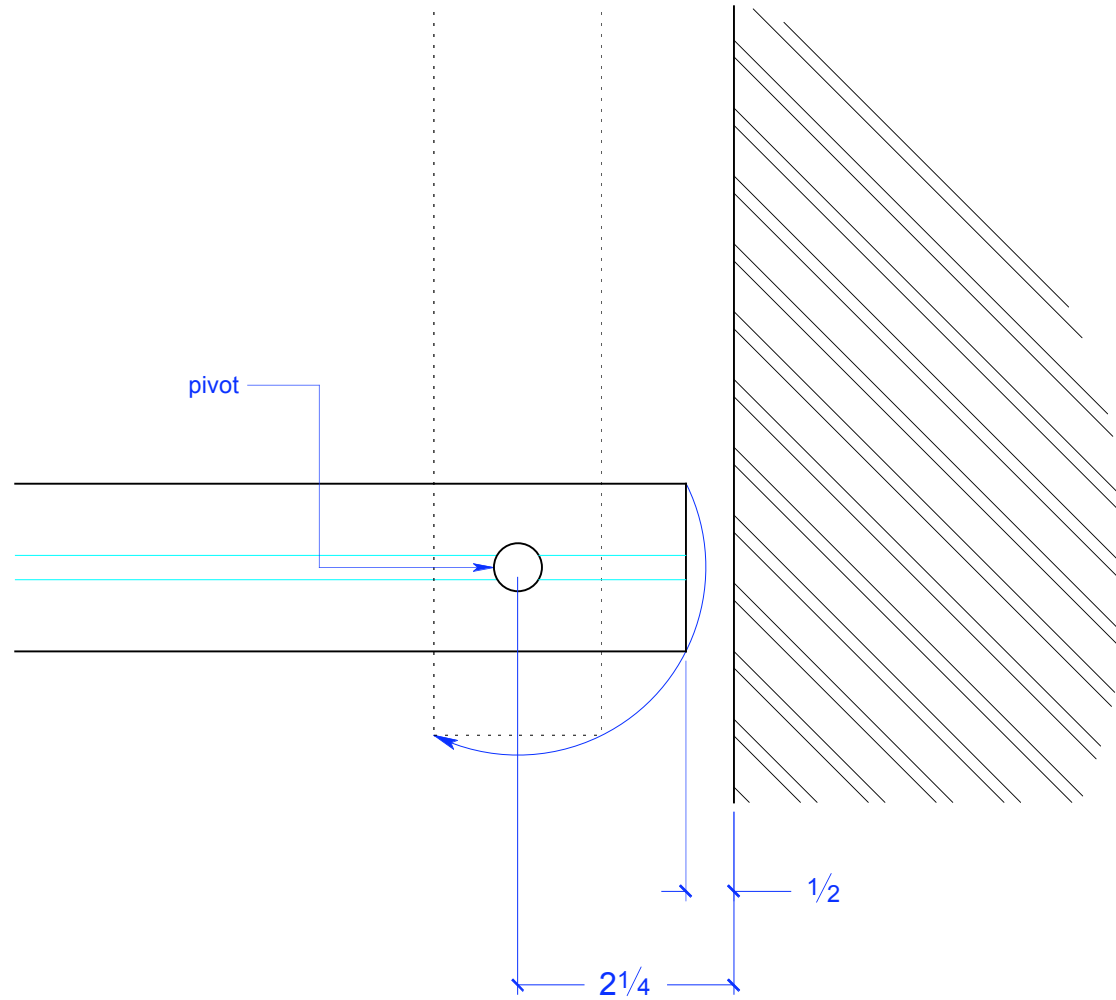

# SS PE5/PV1-175

HEIGHTS	
Door	Track Height
80"	83"
92"	95"
104"	107"
116"	119"

WIDTHS	
Door	Finished Opening
36"	217 1/8"
41"	247 1/8"
46"	277 1/8"

NOTE: each panel weighs approx.  
75-110 lbs. Secure tracks to  
blocking accordingly

## DETAIL B

## DETAIL C

PLAN VIEW PIVOT DETAIL

# OPERATION OVERVIEW

©2010 RAYDOOR

SSPE / PV

SCALE:  $\frac{3}{8}'' = 1'0''$