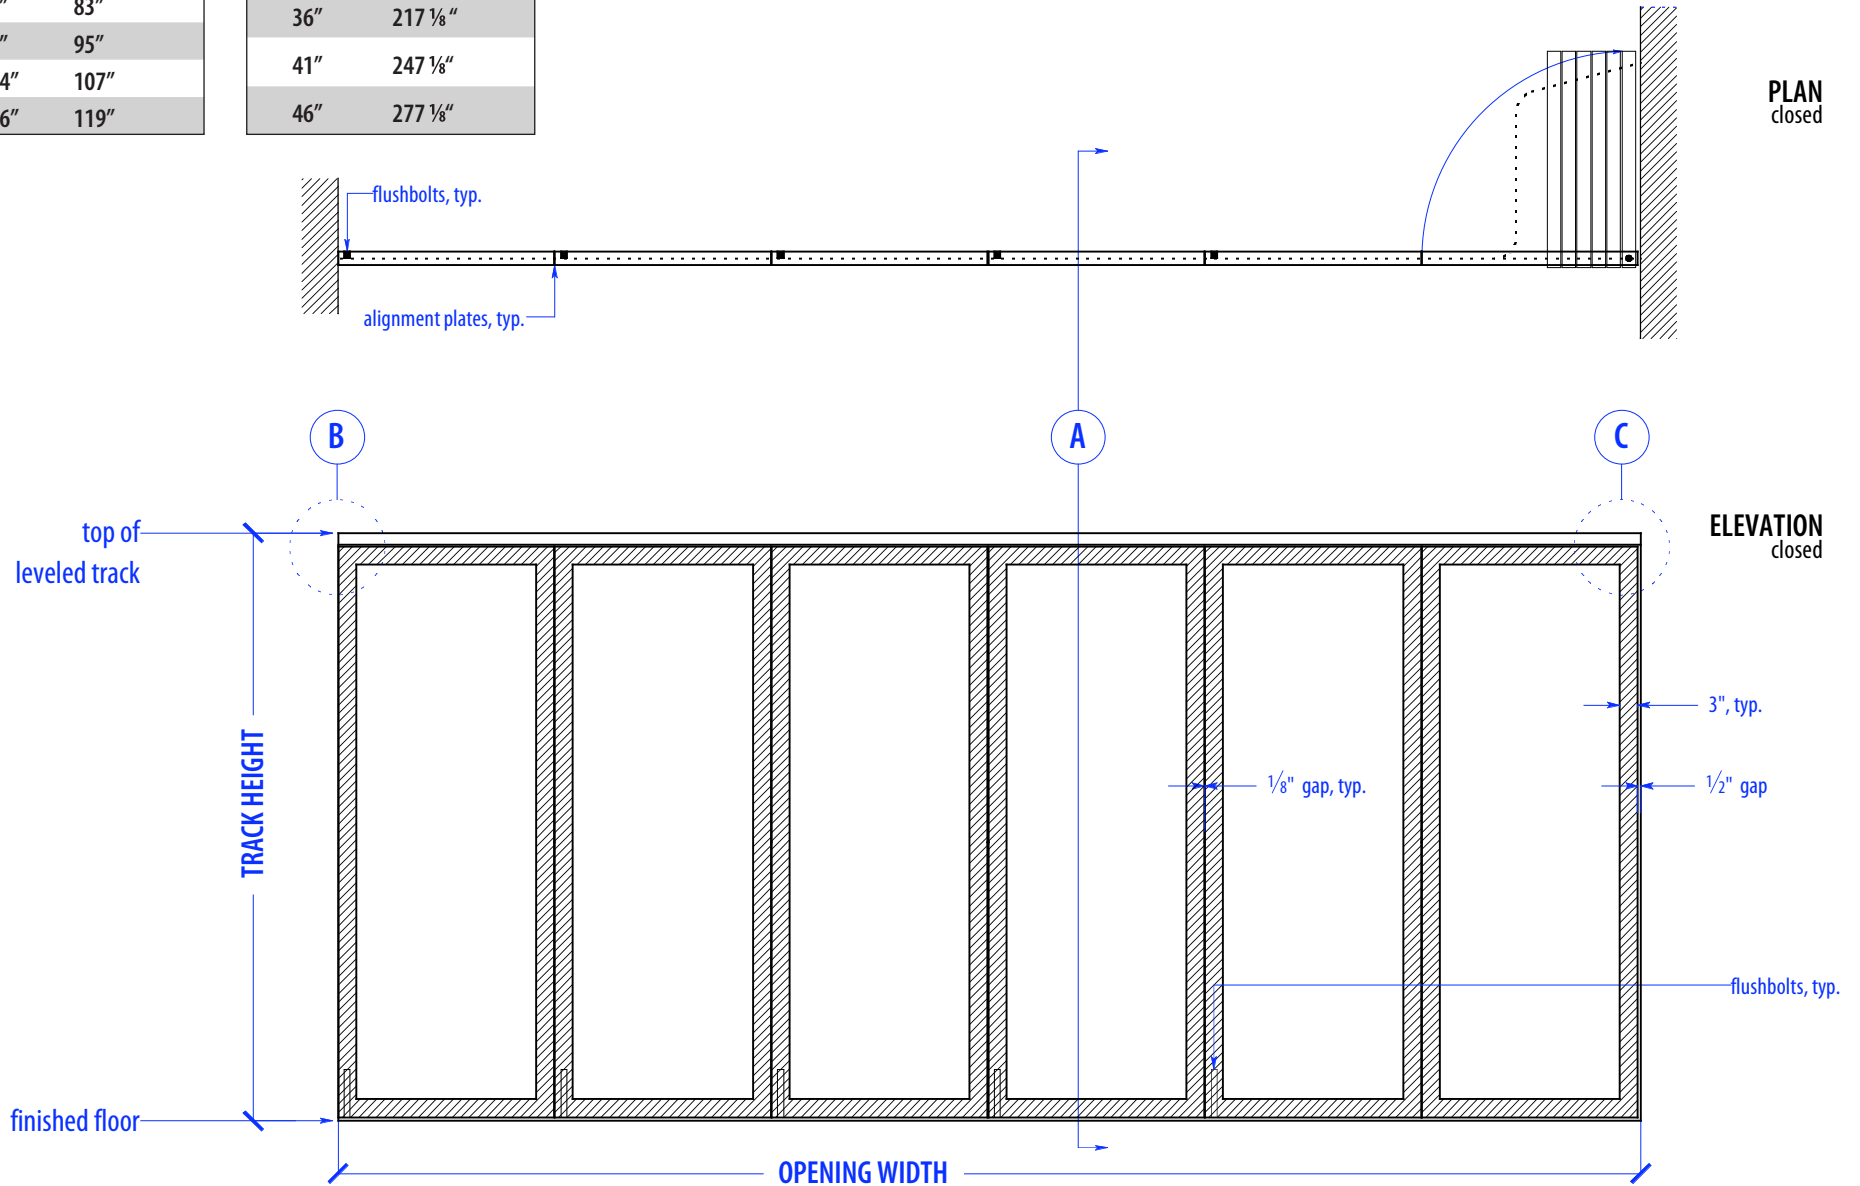

# SS PE5/PV1-175

HEIGHTS	
Door	Track Height
80"	83"
92"	95"
104"	107"
116"	119"

WIDTHS	
Door	Finished Opening
36"	217 1/8"
41"	247 1/8"
46"	277 1/8"

NOTE: each panel weighs approx.  
75-110 lbs. Secure tracks to  
blocking accordingly

## DETAIL C

PLAN VIEW PIVOT DETAIL

# OPERATION OVERVIEW

©2010 RAYDOOR

SSPE / PV

SCALE:  $\frac{3}{8}'' = 1'0''$