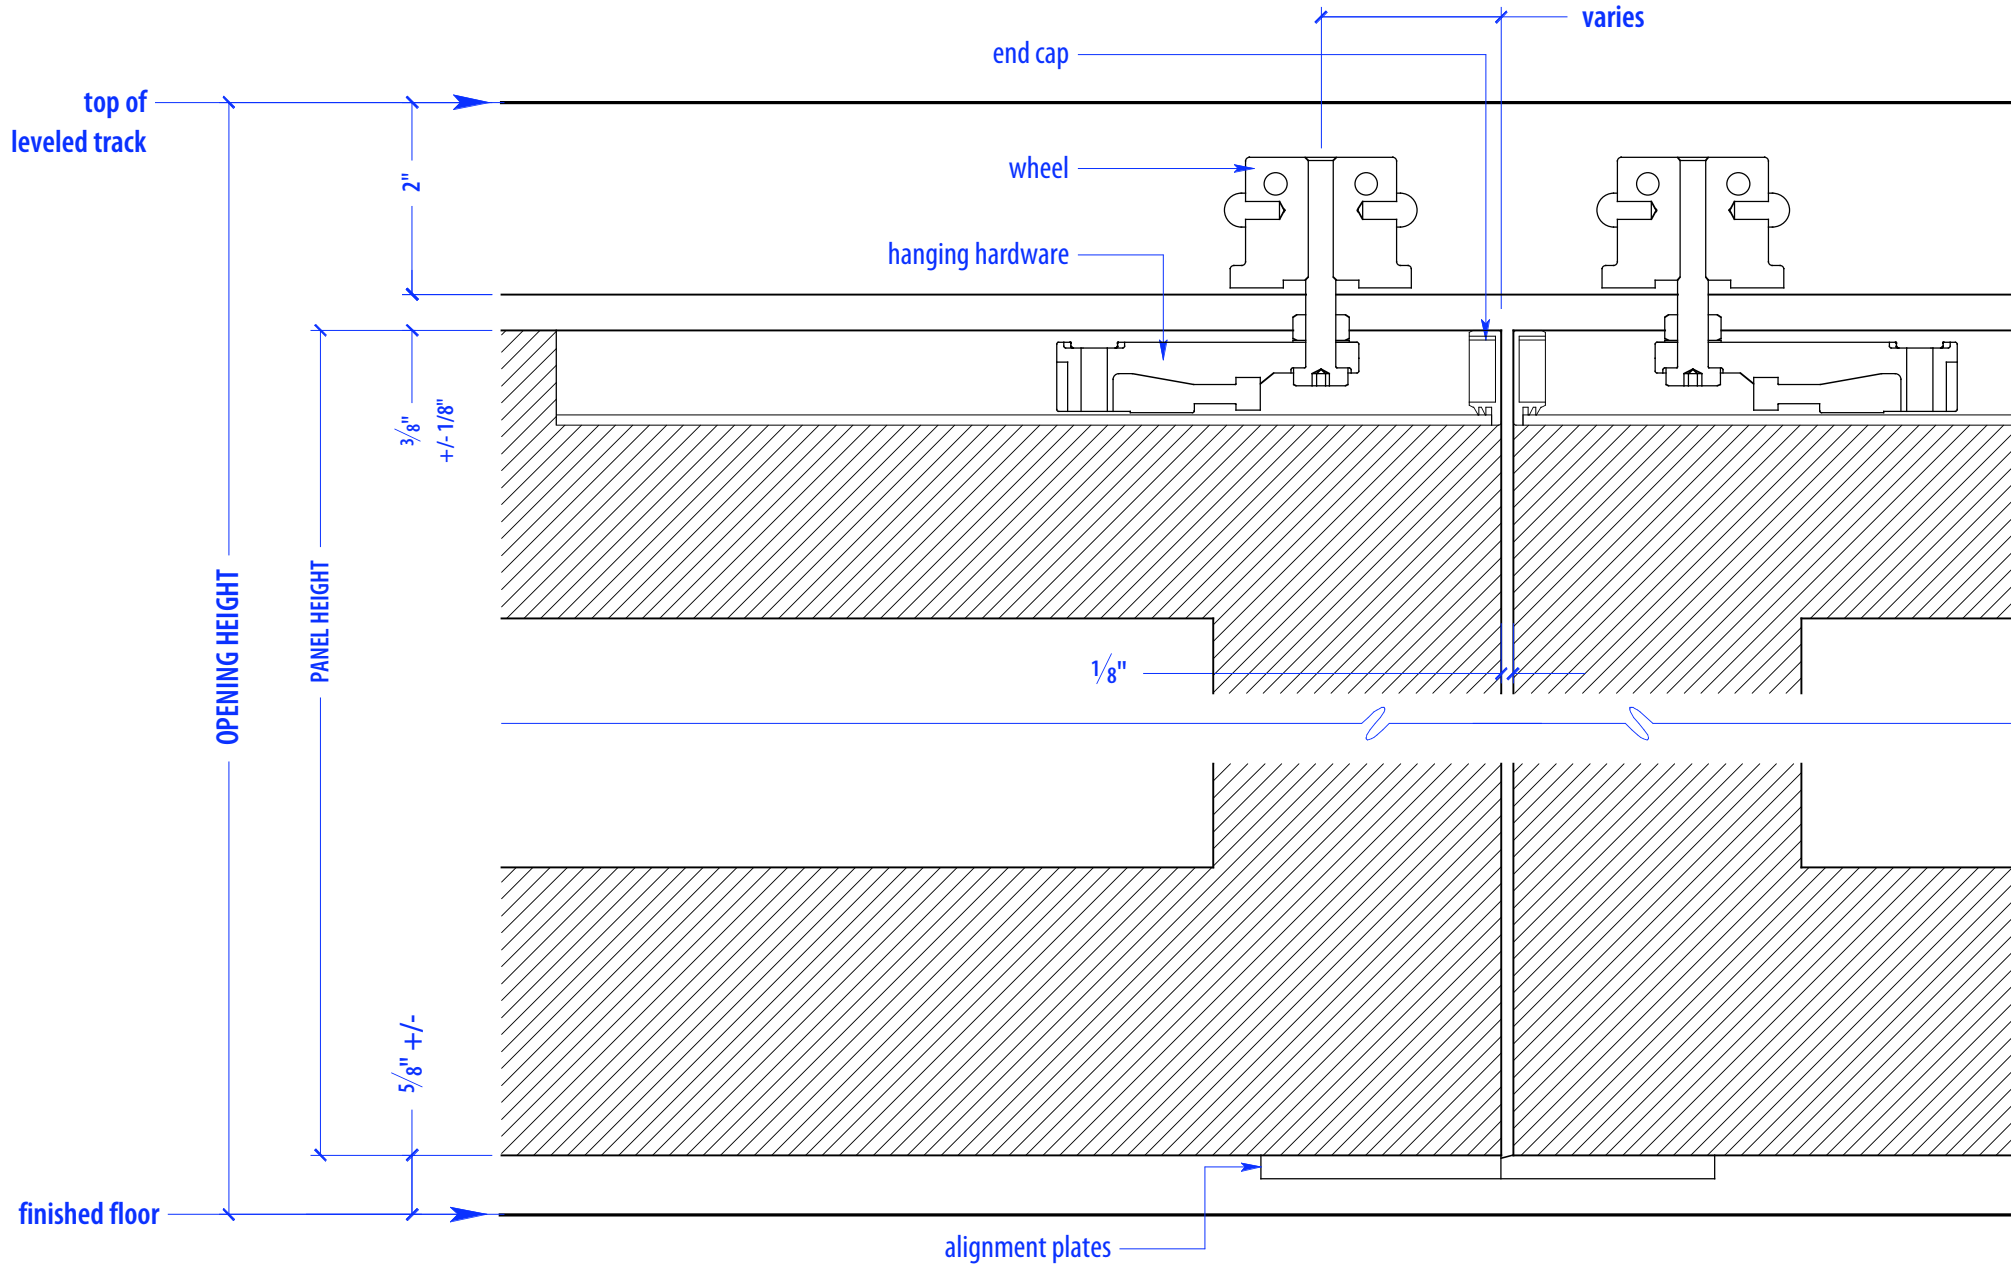

# SS PE5/PV1-175

HEIGHTS	
Door	Track Height
80"	83"
92"	95"
104"	107"
116"	119"

WIDTHS	
Door	Finished Opening
36"	217 1/8"
41"	247 1/8"
46"	277 1/8"

NOTE: each panel weighs approx.  
75-110 lbs. Secure tracks to  
blocking accordingly

## DETAIL B

## DETAIL C

PLAN VIEW PIVOT DETAIL

# OPERATION OVERVIEW

©2010 RAYDOOR

SSPE / PV

SCALE:  $\frac{3}{8}'' = 1'0''$