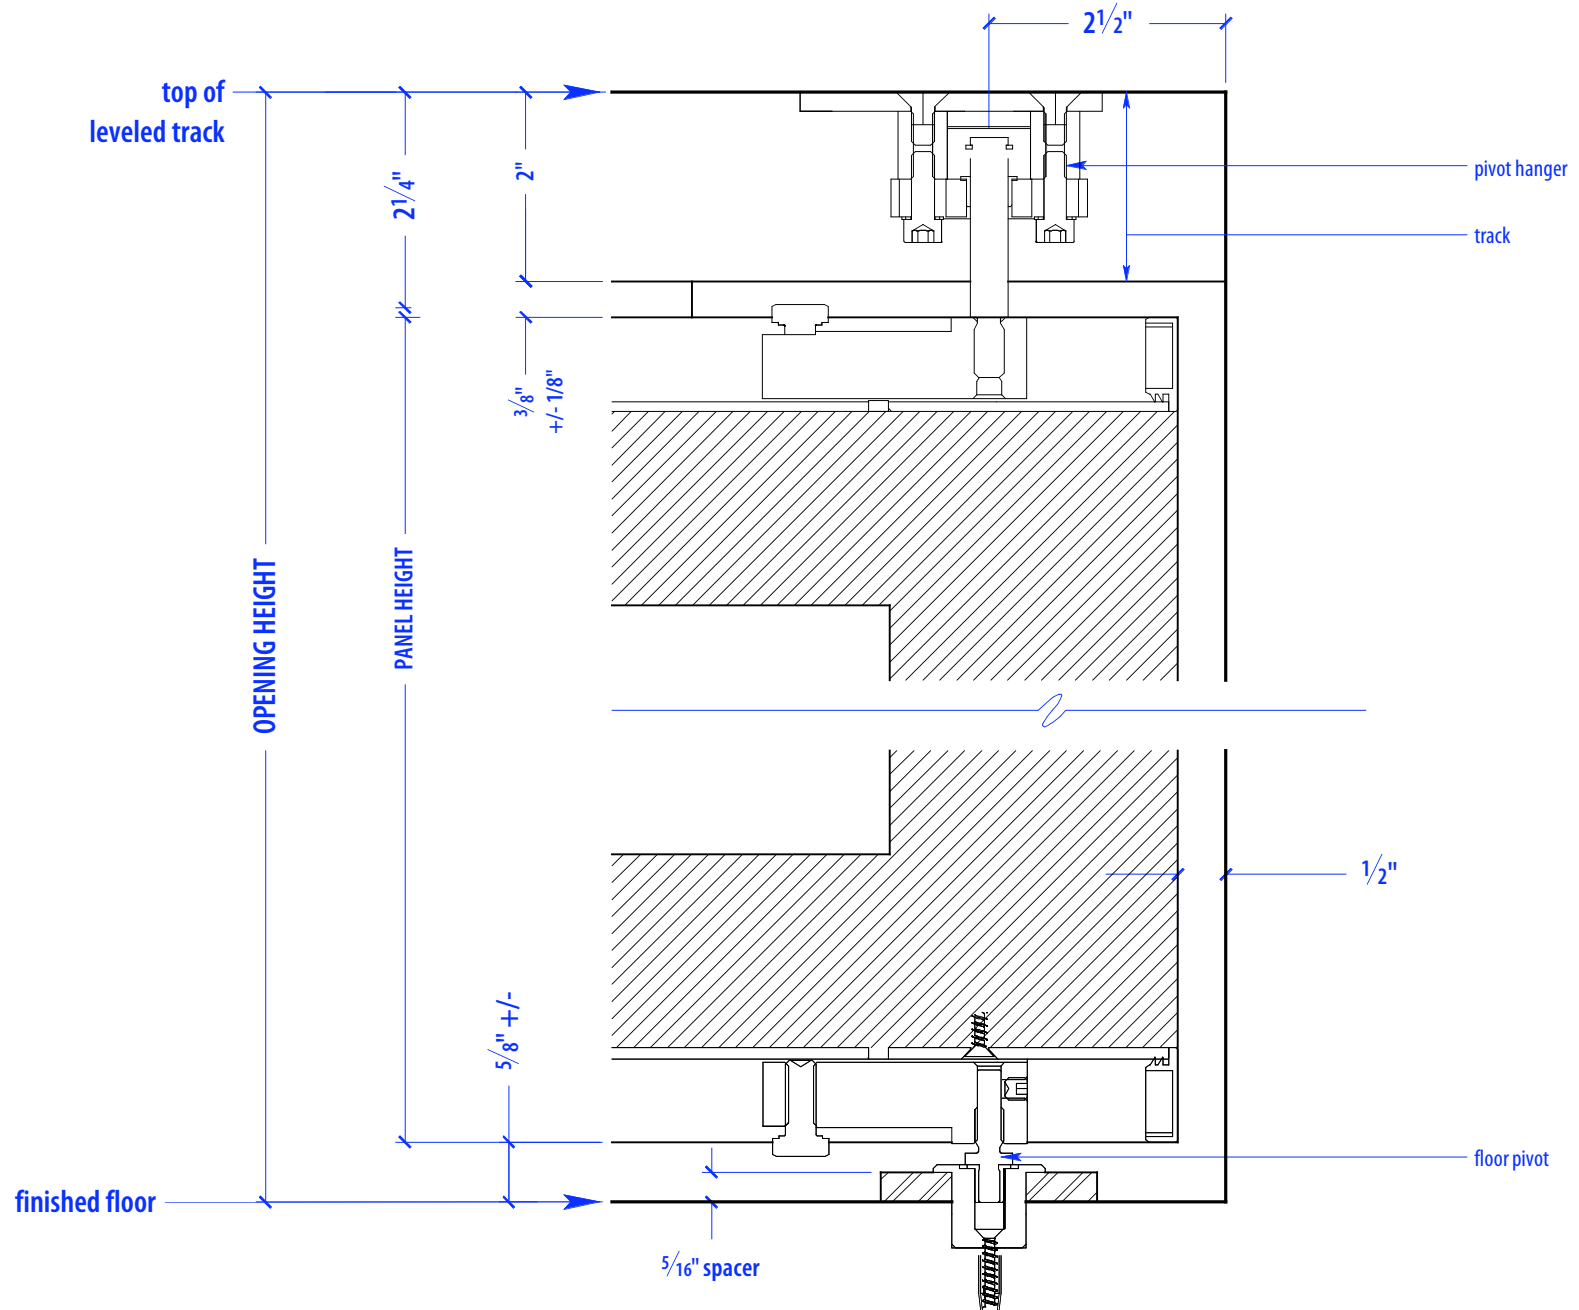

# SS PE5/PV1-175

HEIGHTS	
Door	Track Height
80"	83"
92"	95"
104"	107"
116"	119"

WIDTHS	
Door	Finished Opening
36"	217 1/8"
41"	247 1/8"
46"	277 1/8"

NOTE: each panel weighs approx.  
75-110 lbs. Secure tracks to  
blocking accordingly

## DETAIL C

PLAN VIEW PIVOT DETAIL

# OPERATION OVERVIEW

©2010 RAYDOOR

SSPE / PV

SCALE:  $\frac{3}{8}'' = 1'0''$