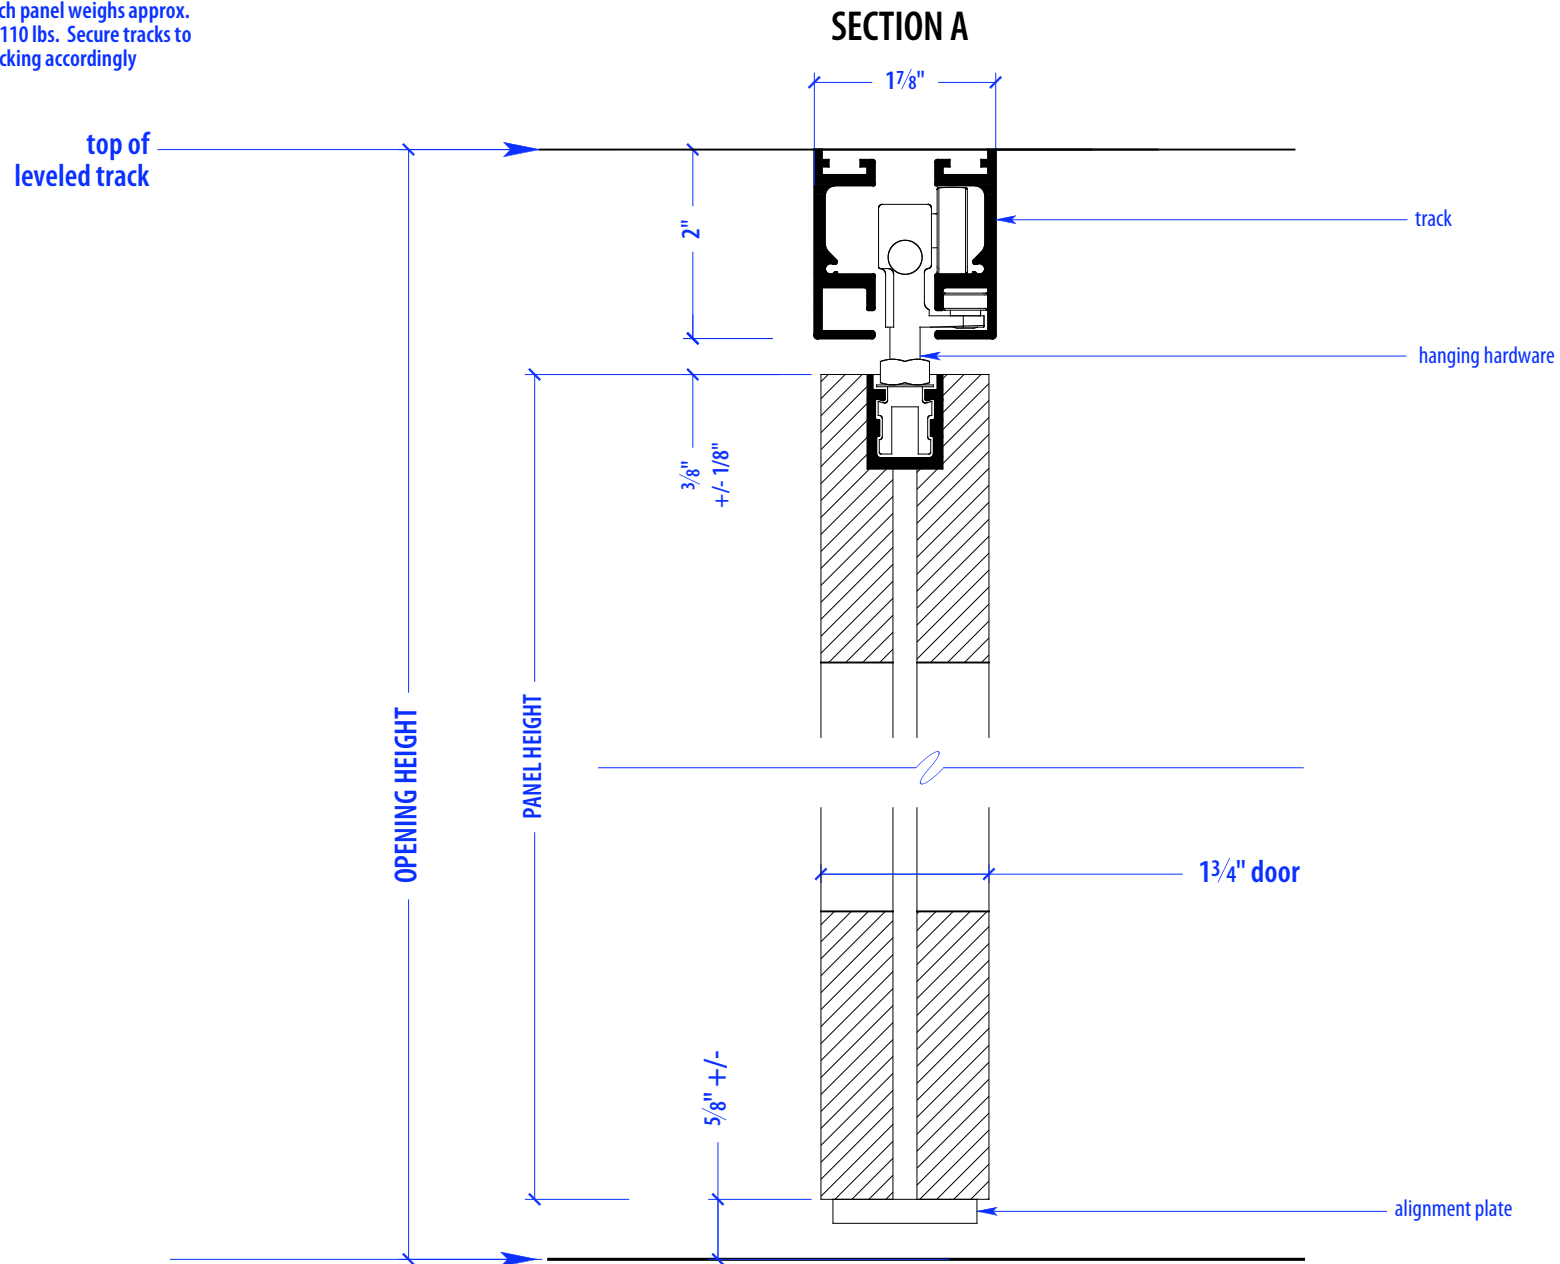

# SS PE5-175

HEIGHTS	
Door	Track Height
80"	83"
92"	95"
104"	107"
116"	119"

WIDTHS	
Door	Finished Opening
36"	180"
41"	205"
46"	230"

NOTE: each panel weighs approx.  
75-110 lbs. Secure tracks to  
blocking accordingly

## DETAIL B

# OPERATION OVERVIEW

©2010 RAYDOOR

SSPE

SCALE:  $\frac{3}{8}'' = 1'0''$