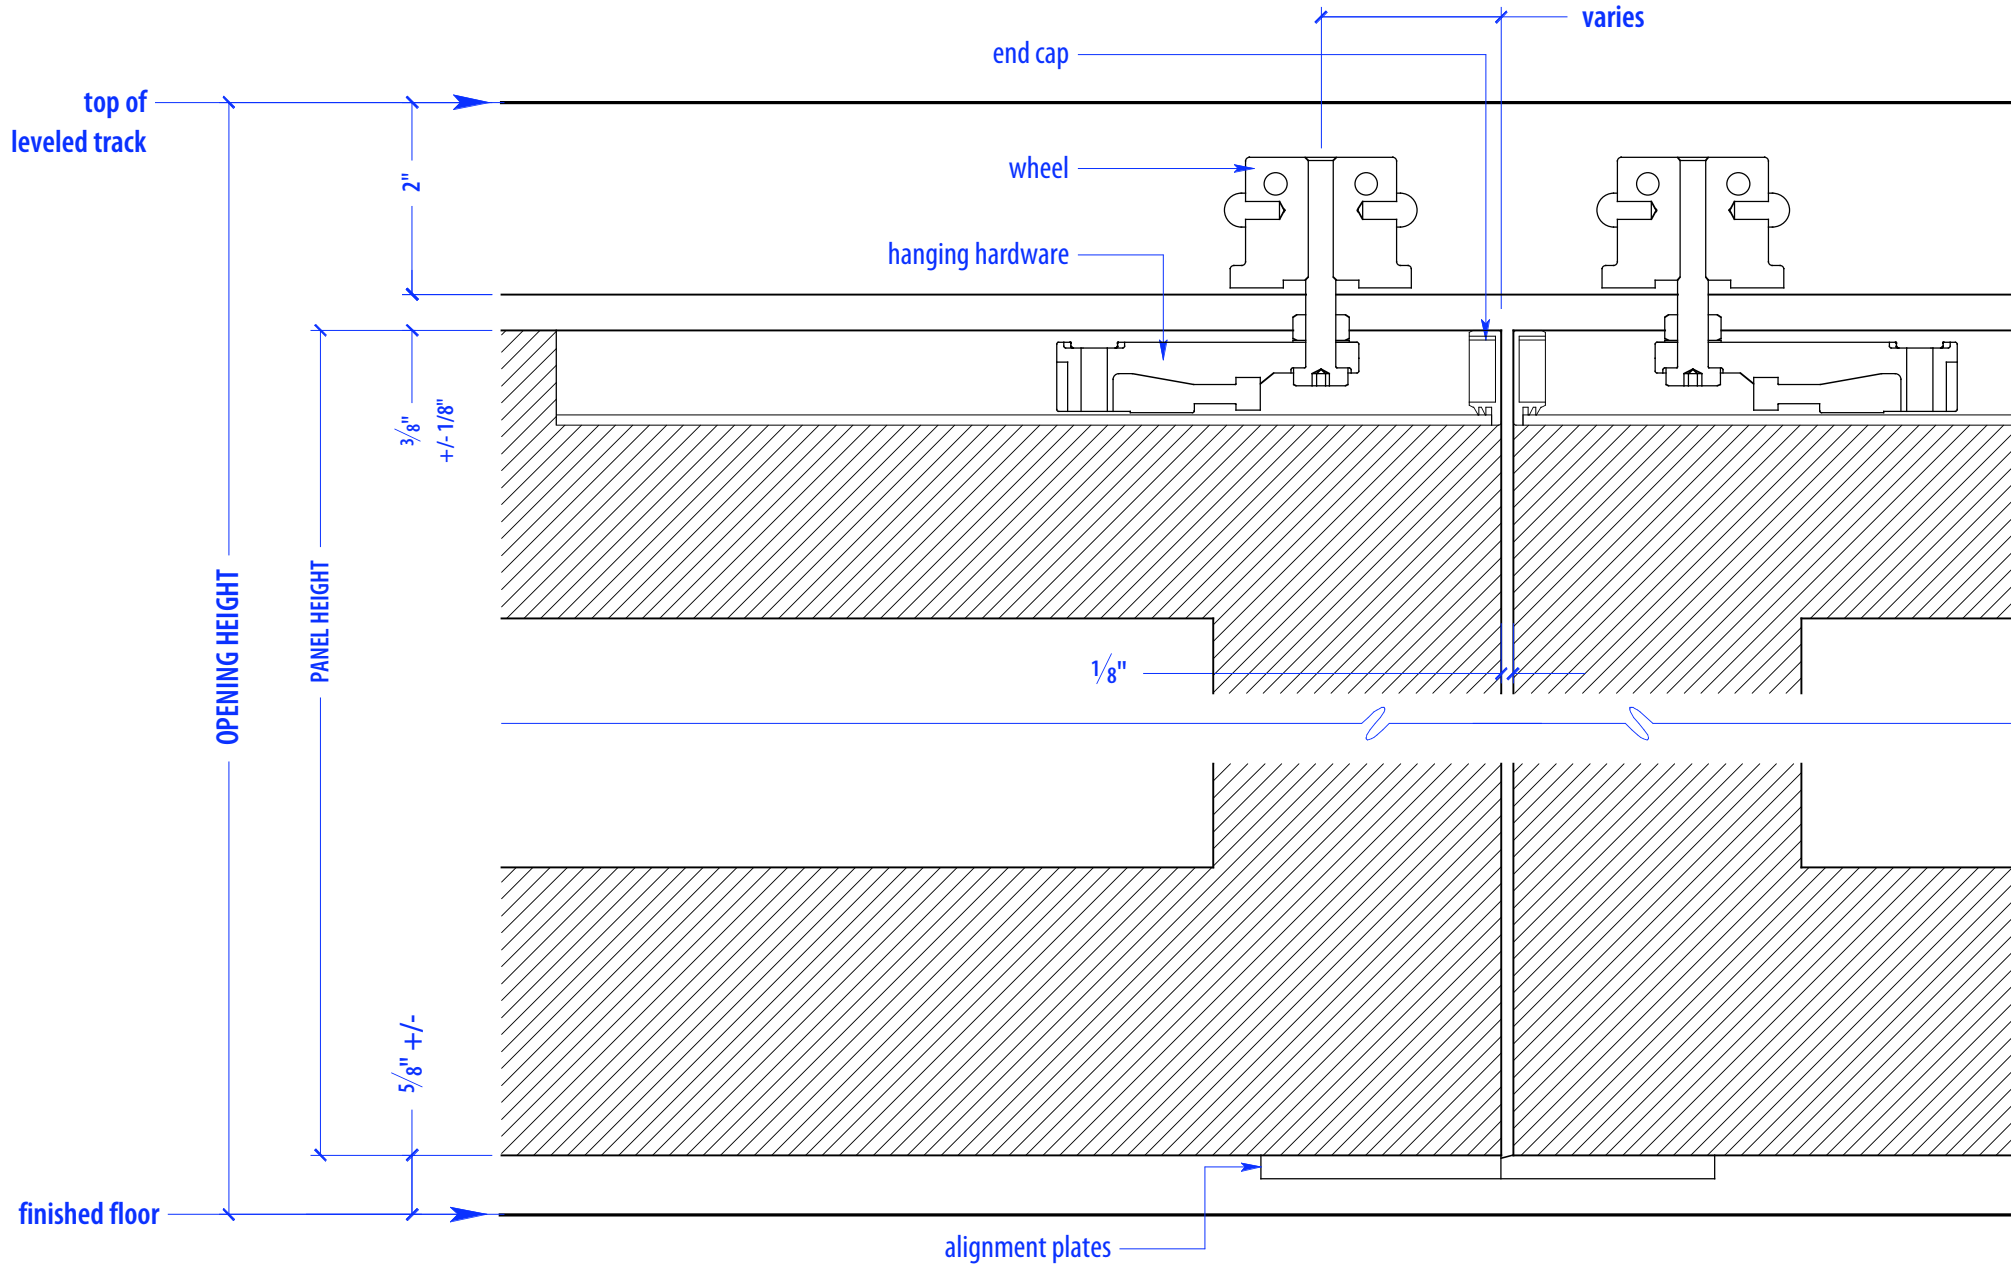

# SS PE5-175

HEIGHTS	
Door	Track Height
80"	83"
92"	95"
104"	107"
116"	119"

WIDTHS	
Door	Finished Opening
36"	180"
41"	205"
46"	230"

NOTE: each panel weighs approx.  
75-110 lbs. Secure tracks to  
blocking accordingly

## DETAIL B

# OPERATION OVERVIEW

©2010 RAYDOOR

SSPE

SCALE:  $\frac{3}{8}'' = 1'0''$