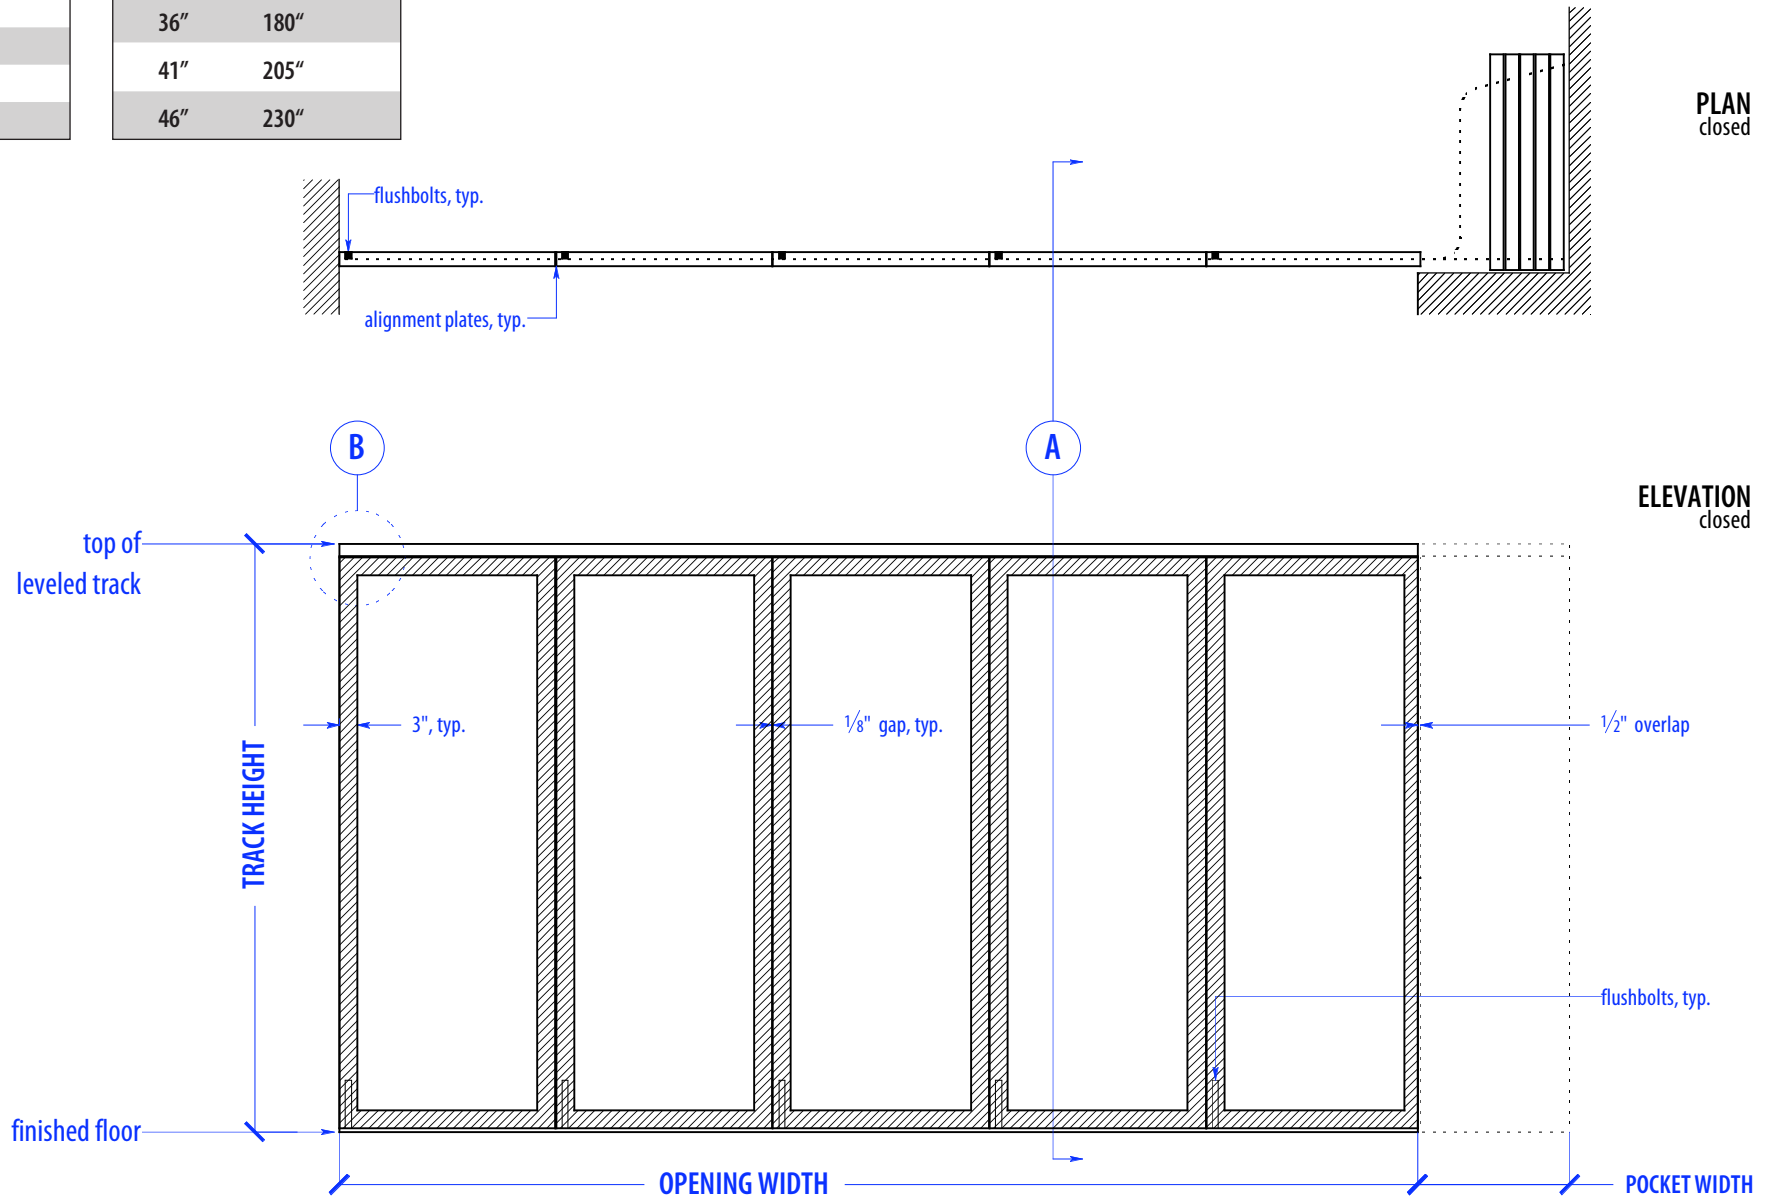

# SS PE5-175

HEIGHTS	
Door	Track Height
80"	83"
92"	95"
104"	107"
116"	119"

WIDTHS	
Door	Finished Opening
36"	180"
41"	205"
46"	230"

NOTE: each panel weighs approx.  
75-110 lbs. Secure tracks to  
blocking accordingly

## DETAIL B

# OPERATION OVERVIEW

©2010 RAYDOOR

SSPE

SCALE:  $\frac{3}{8}'' = 1'0''$