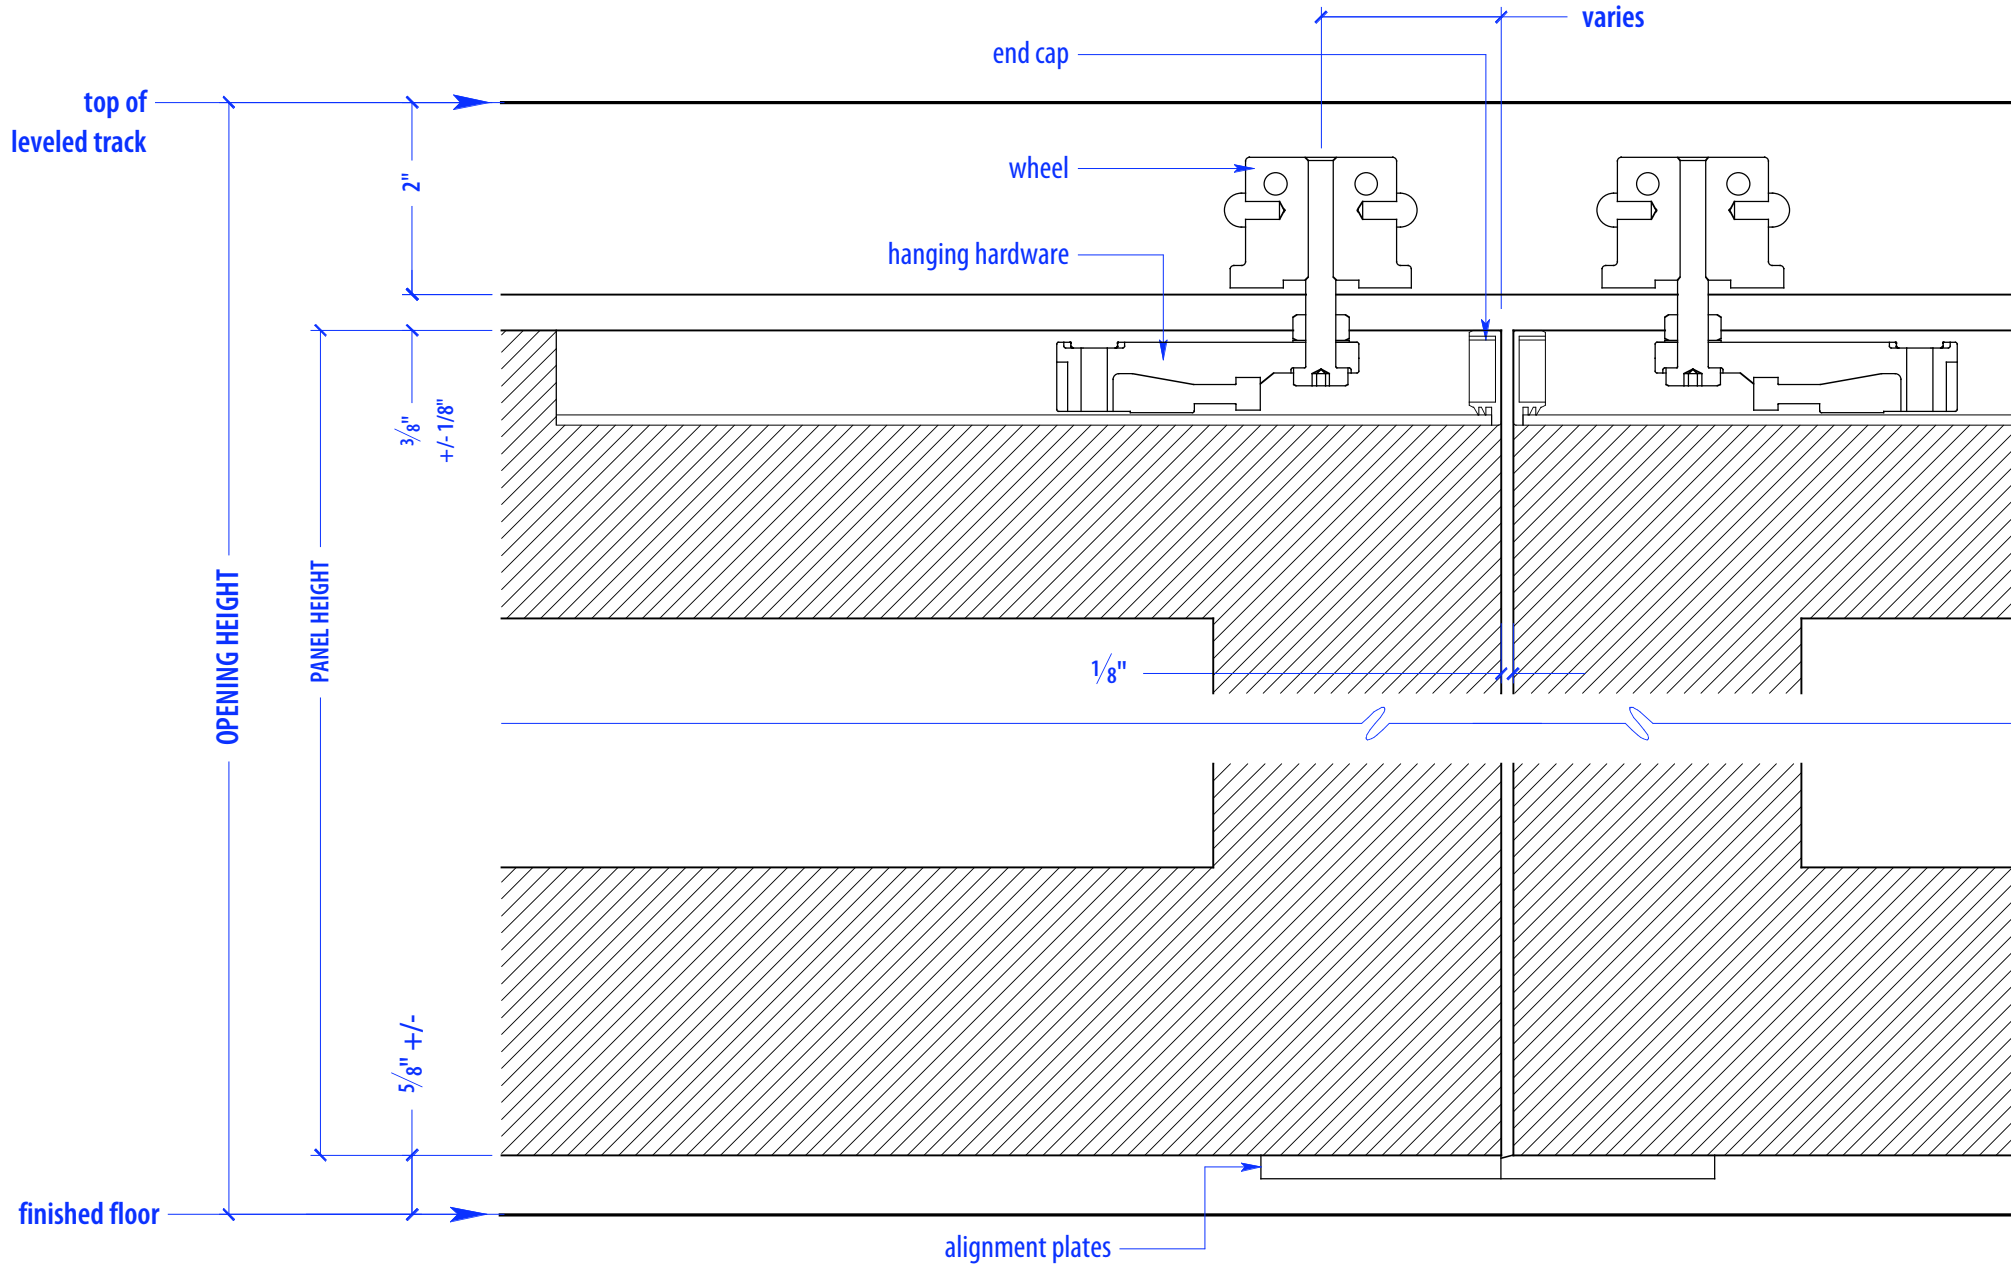

# SS PE4/PV1-175

HEIGHTS	
Door	Track Height
80"	83"
92"	95"
104"	107"
116"	119"

WIDTHS	
Door	Finished Opening
36"	181"
41"	206"
46"	231"

NOTE: each panel weighs approx.  
75-110 lbs. Secure tracks to  
blocking accordingly

## DETAIL B

## PLAN VIEW PIVOT DETAIL

# OPERATION OVERVIEW

©2010 RAYDOOR

SSPE / PV

SCALE:  $\frac{3}{8}'' = 1'0''$