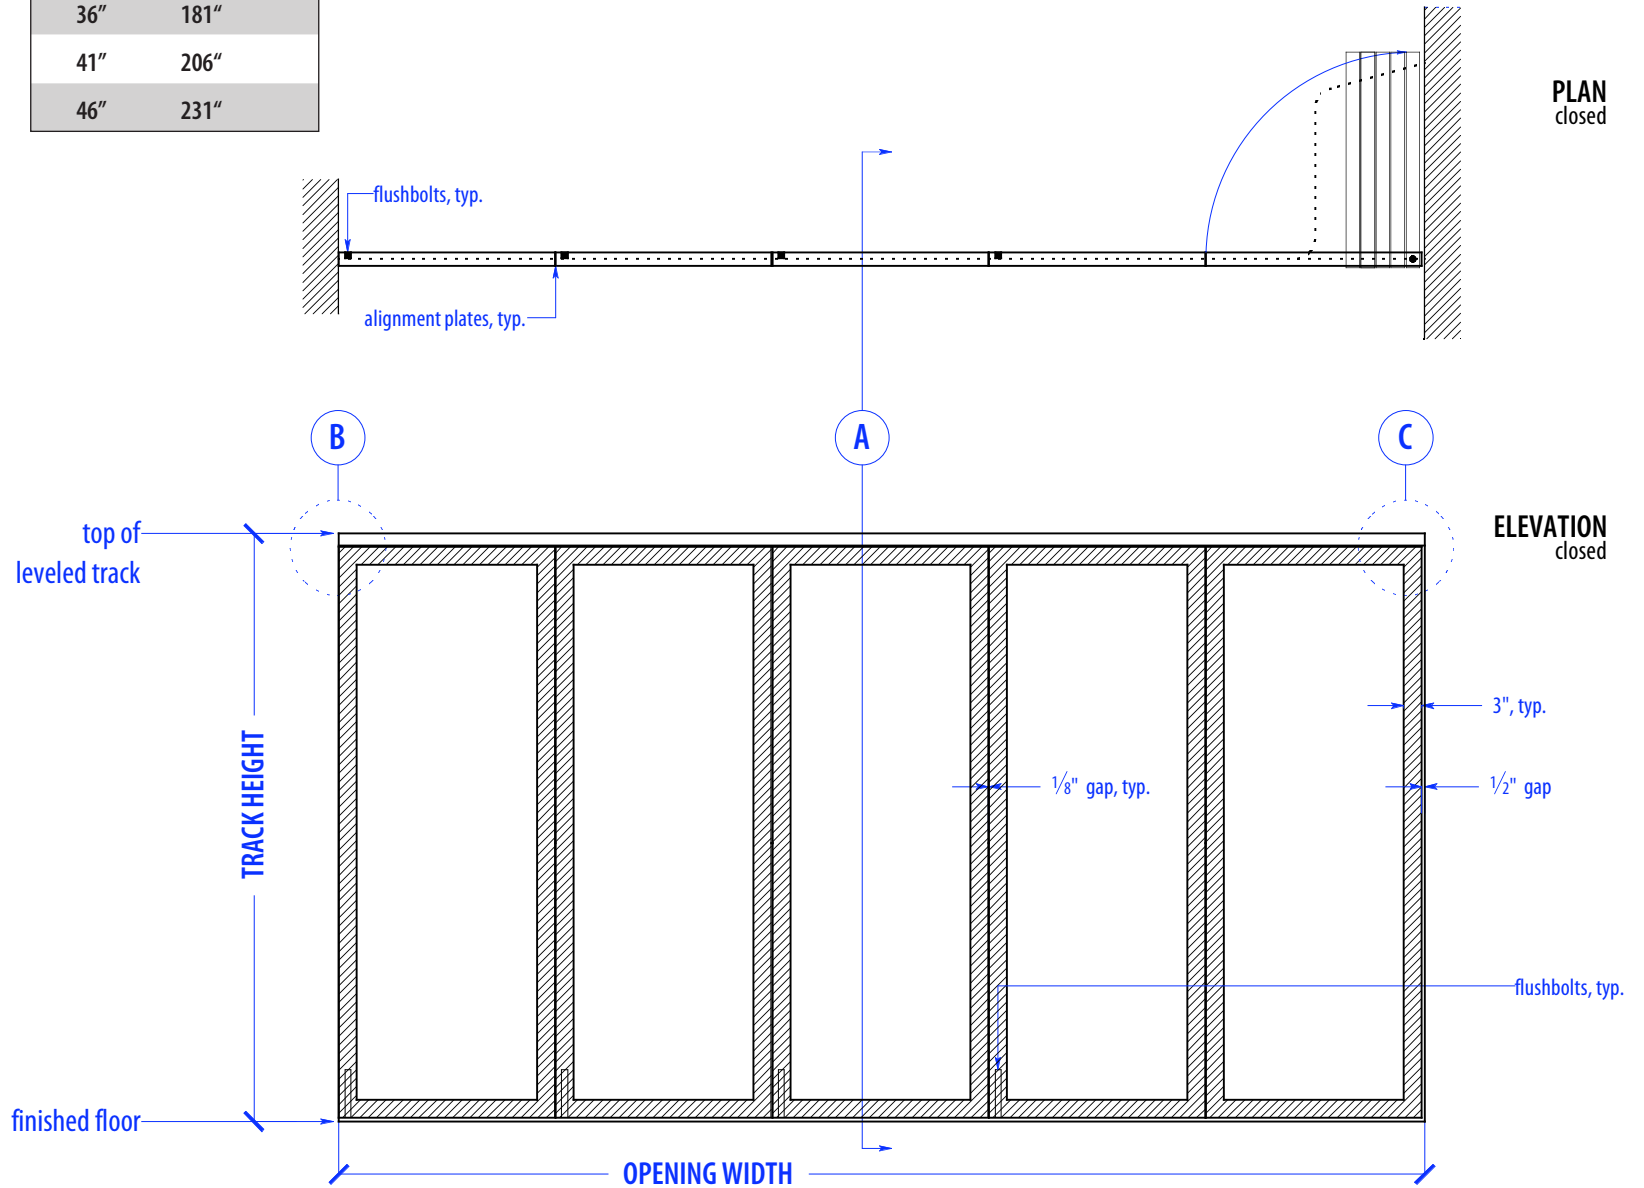

# SS PE4/PV1-175

HEIGHTS	
Door	Track Height
80"	83"
92"	95"
104"	107"
116"	119"

WIDTHS	
Door	Finished Opening
36"	181"
41"	206"
46"	231"

NOTE: each panel weighs approx.  
75-110 lbs. Secure tracks to  
blocking accordingly

## PLAN VIEW PIVOT DETAIL

# OPERATION OVERVIEW

©2010 RAYDOOR

SSPE / PV

SCALE:  $\frac{3}{8}'' = 1'0''$