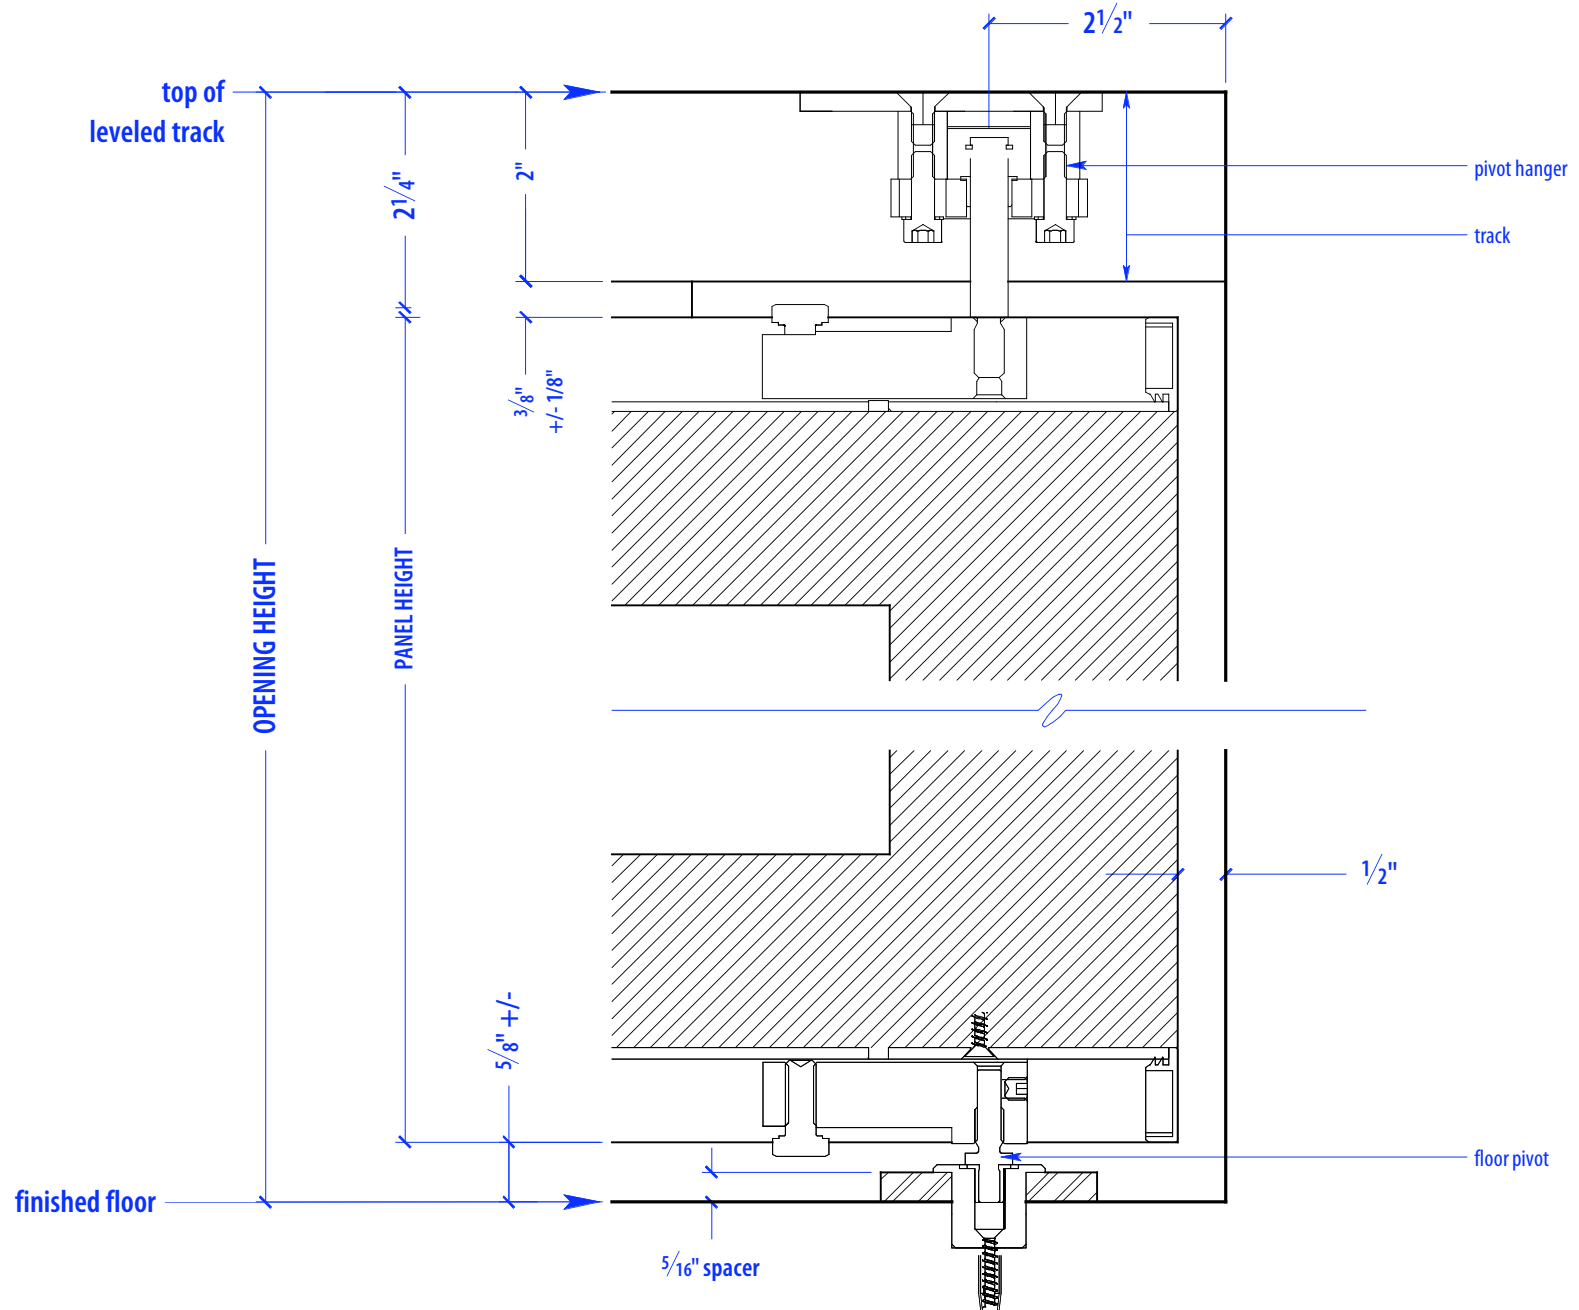

# SS PE4/PV1-175

HEIGHTS	
Door	Track Height
80"	83"
92"	95"
104"	107"
116"	119"

WIDTHS	
Door	Finished Opening
36"	181"
41"	206"
46"	231"

NOTE: each panel weighs approx.  
75-110 lbs. Secure tracks to  
blocking accordingly

## PLAN VIEW PIVOT DETAIL

# OPERATION OVERVIEW

©2010 RAYDOOR

SSPE / PV

SCALE:  $\frac{3}{8}'' = 1'0''$