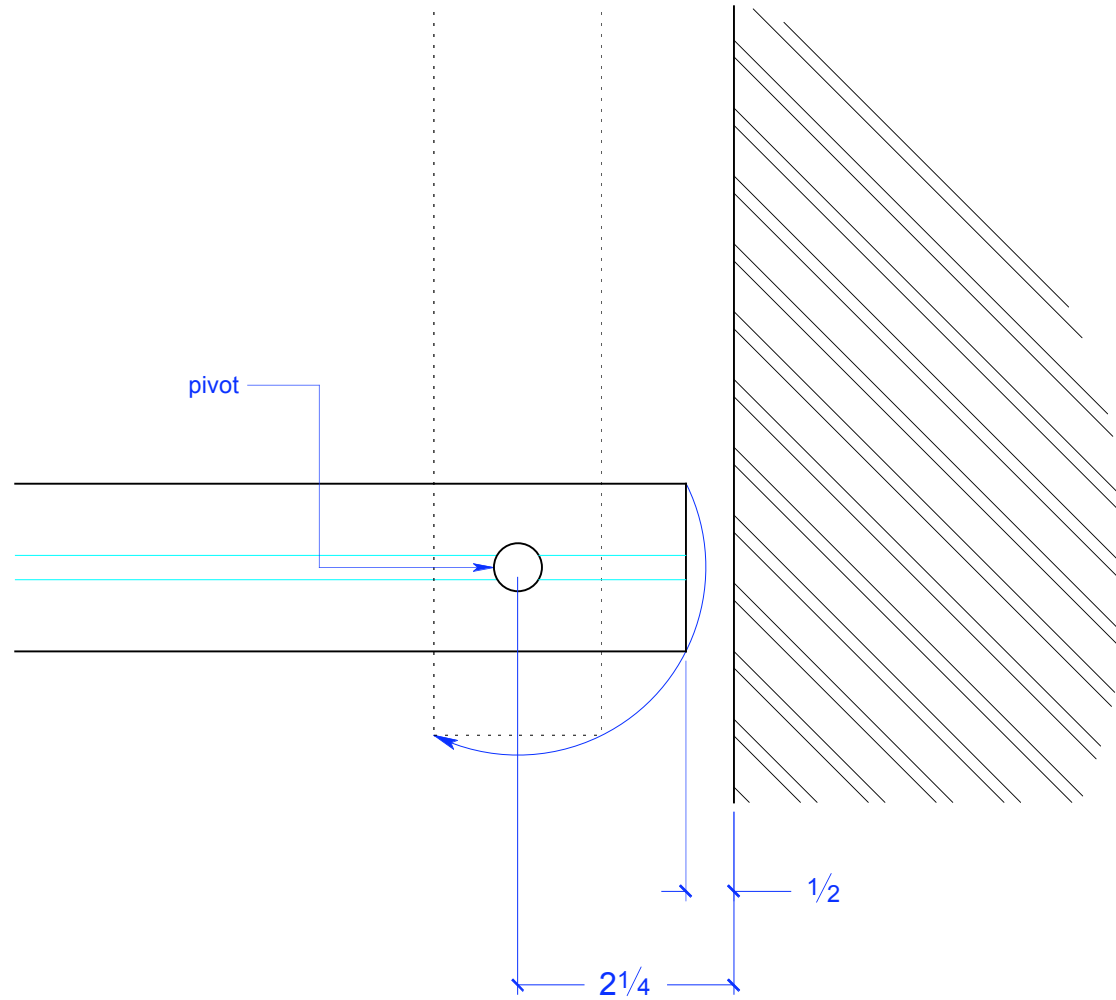

# SS PE4/PV1-175

HEIGHTS	
Door	Track Height
80"	83"
92"	95"
104"	107"
116"	119"

WIDTHS	
Door	Finished Opening
36"	181"
41"	206"
46"	231"

NOTE: each panel weighs approx.  
75-110 lbs. Secure tracks to  
blocking accordingly

## DETAIL B

## PLAN VIEW PIVOT DETAIL

# OPERATION OVERVIEW

©2010 RAYDOOR

SSPE / PV

SCALE:  $\frac{3}{8}'' = 1'0''$