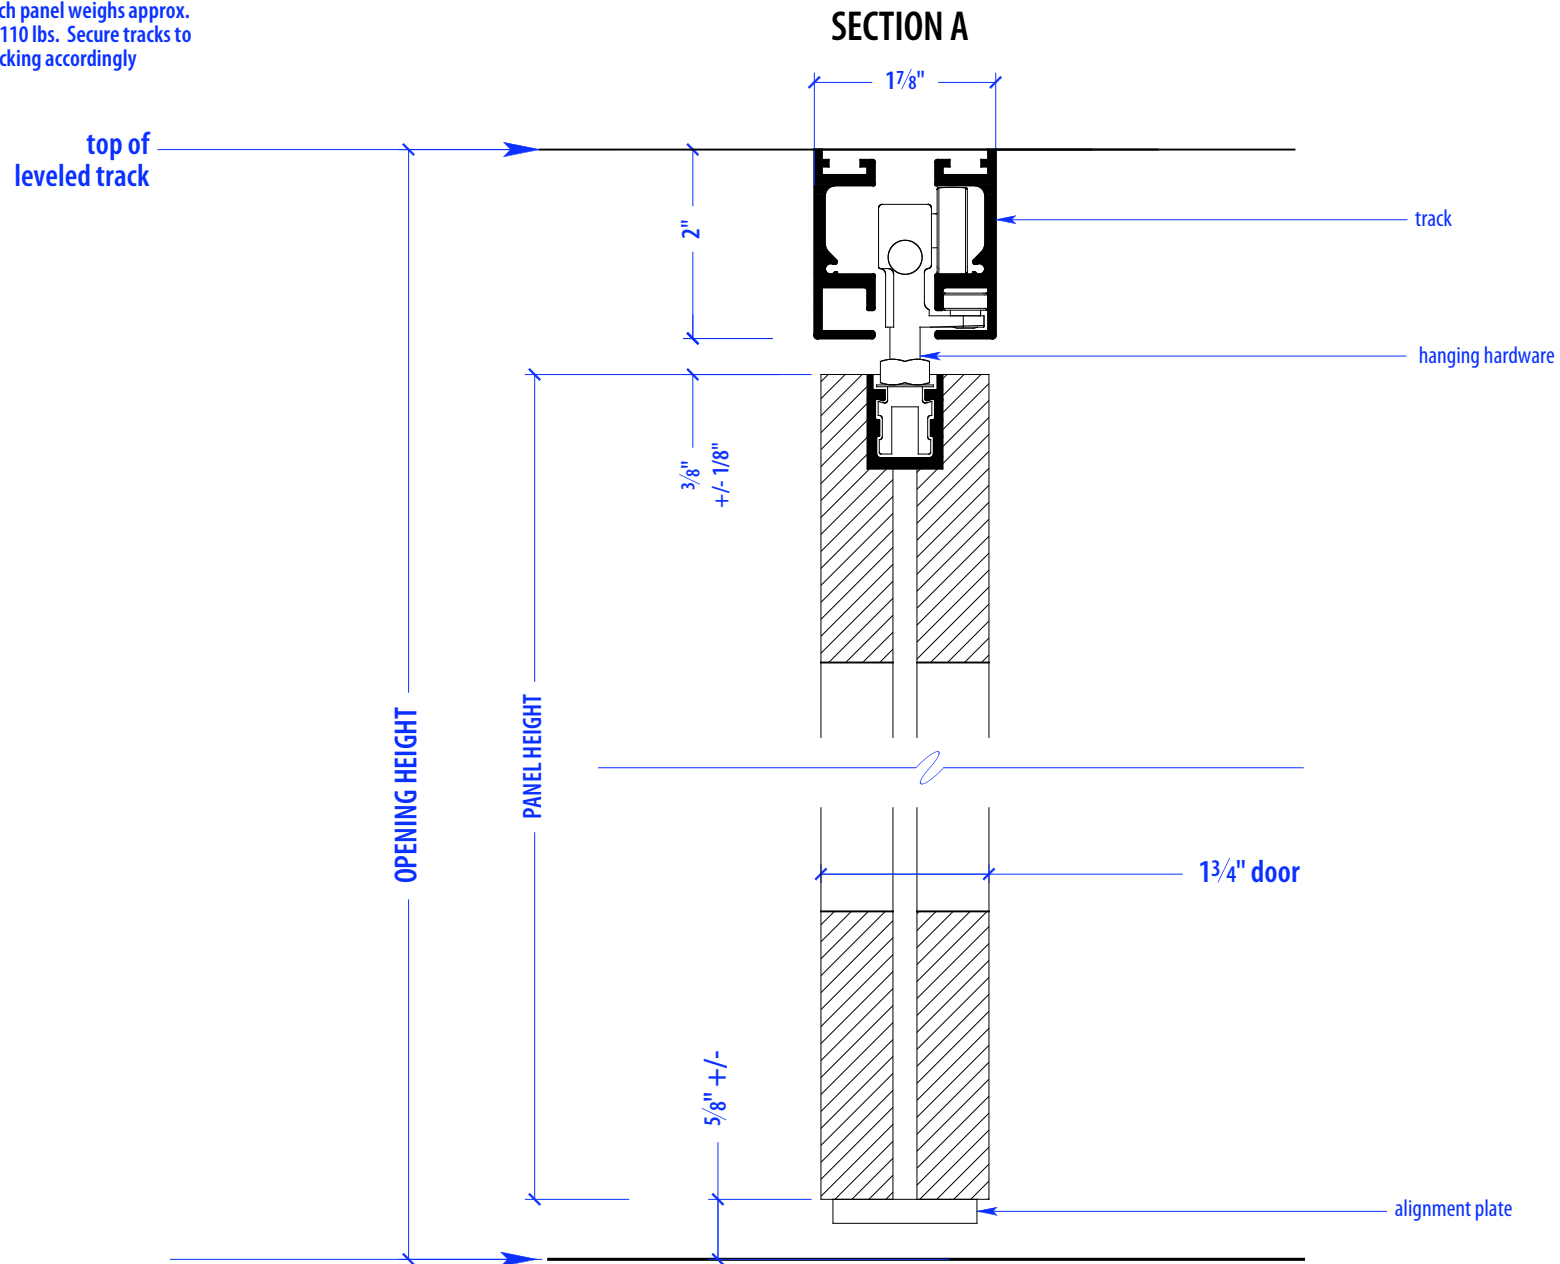

# SS PE4/PV1-175

HEIGHTS	
Door	Track Height
80"	83"
92"	95"
104"	107"
116"	119"

WIDTHS	
Door	Finished Opening
36"	181"
41"	206"
46"	231"

NOTE: each panel weighs approx.  
75-110 lbs. Secure tracks to  
blocking accordingly

## PLAN VIEW PIVOT DETAIL

# OPERATION OVERVIEW

©2010 RAYDOOR

SSPE / PV

SCALE:  $\frac{3}{8}'' = 1'0''$