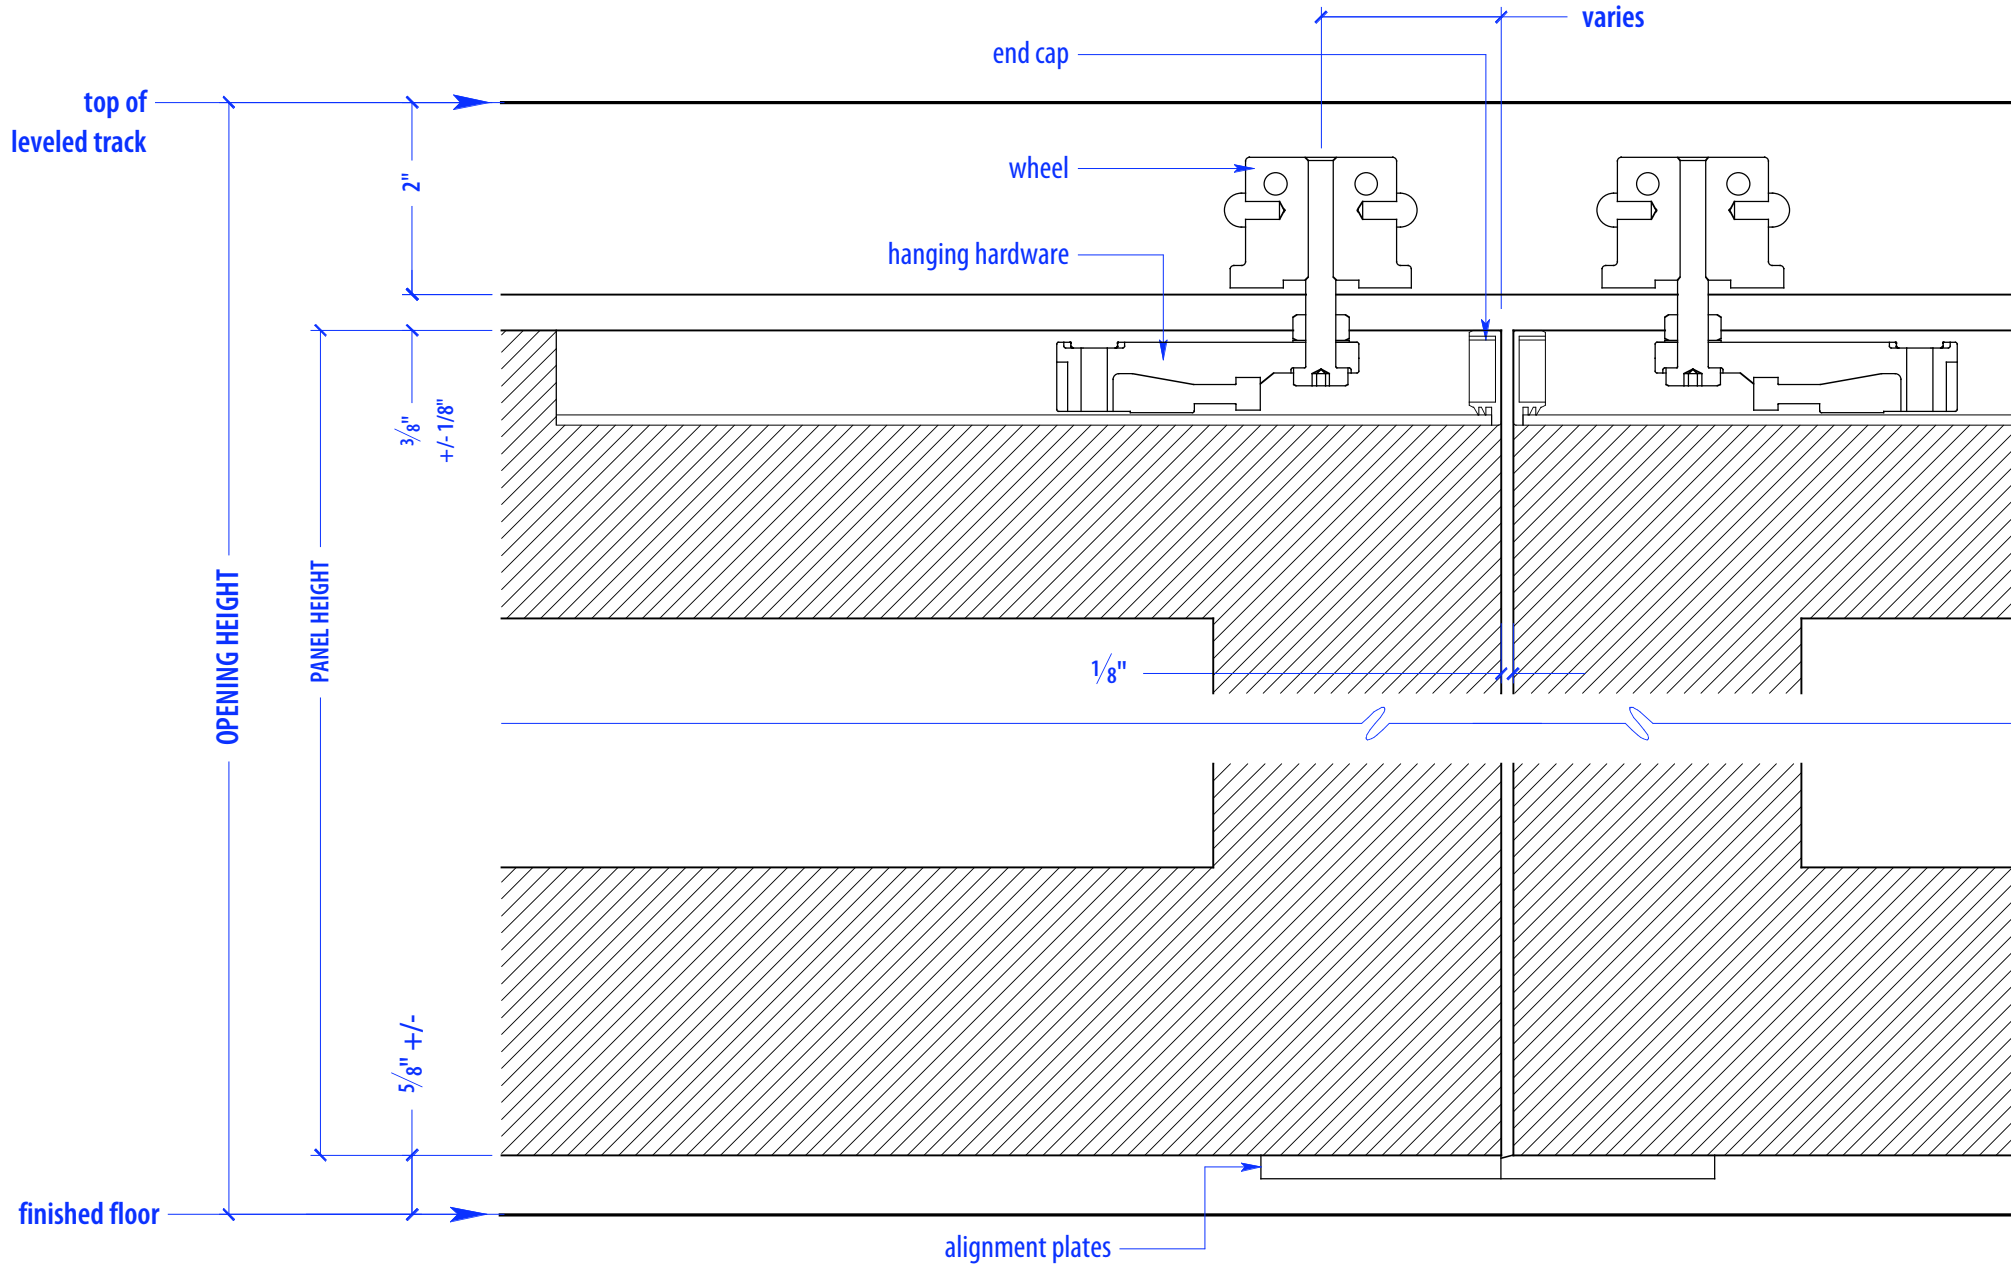

SS PE4-175

HEIGHTS	
Door	Track Height
80"	83"
92"	95"
104"	107"
116"	119"

WIDTHS	
Door	Finished Opening
36"	143 7/8"
41"	163 7/8"
46"	183 7/8"

NOTE: each panel weighs approx.
75-110 lbs. Secure tracks to
blocking accordingly

DETAIL B

OPERATION OVERVIEW

©2010 RAYDOOR

SSPE

SCALE: $\frac{3}{8}'' = 1'0''$