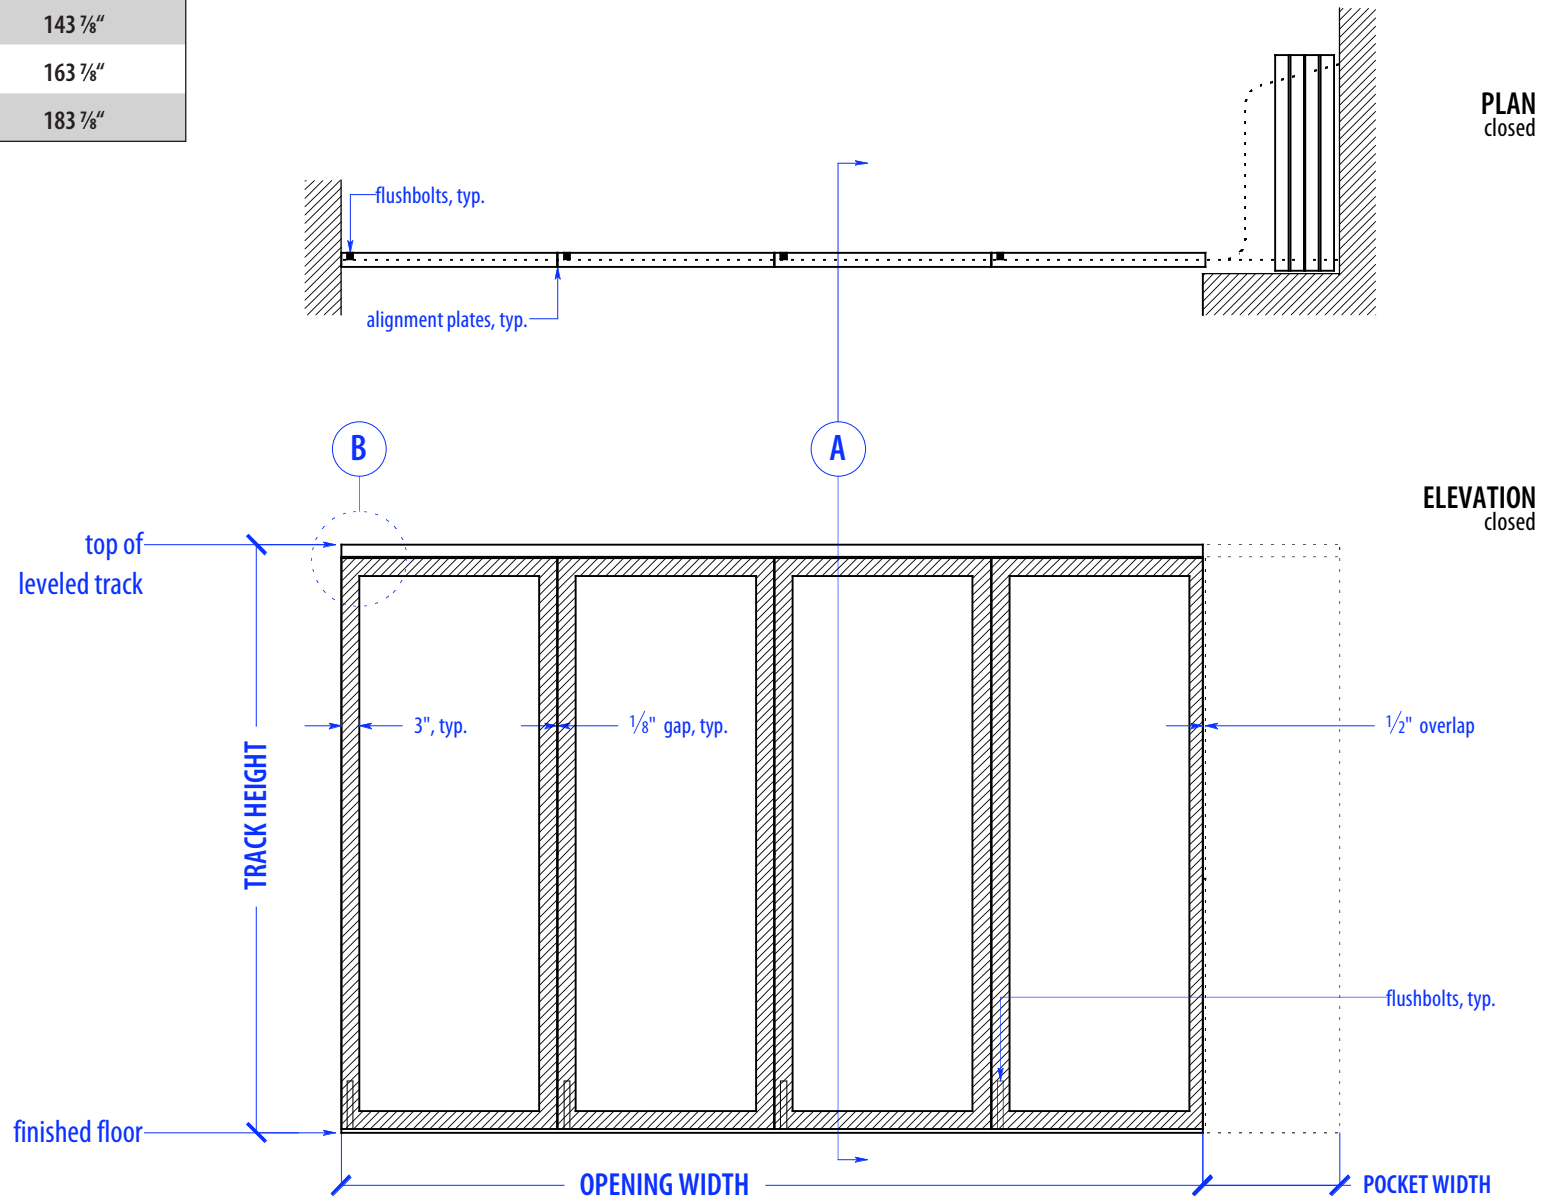

SS PE4-175

HEIGHTS	
Door	Track Height
80"	83"
92"	95"
104"	107"
116"	119"

WIDTHS	
Door	Finished Opening
36"	143 7/8"
41"	163 7/8"
46"	183 7/8"

NOTE: each panel weighs approx.
75-110 lbs. Secure tracks to
blocking accordingly

DETAIL B

OPERATION OVERVIEW

©2010 RAYDOOR

SSPE

SCALE: $\frac{3}{8}'' = 1'0''$