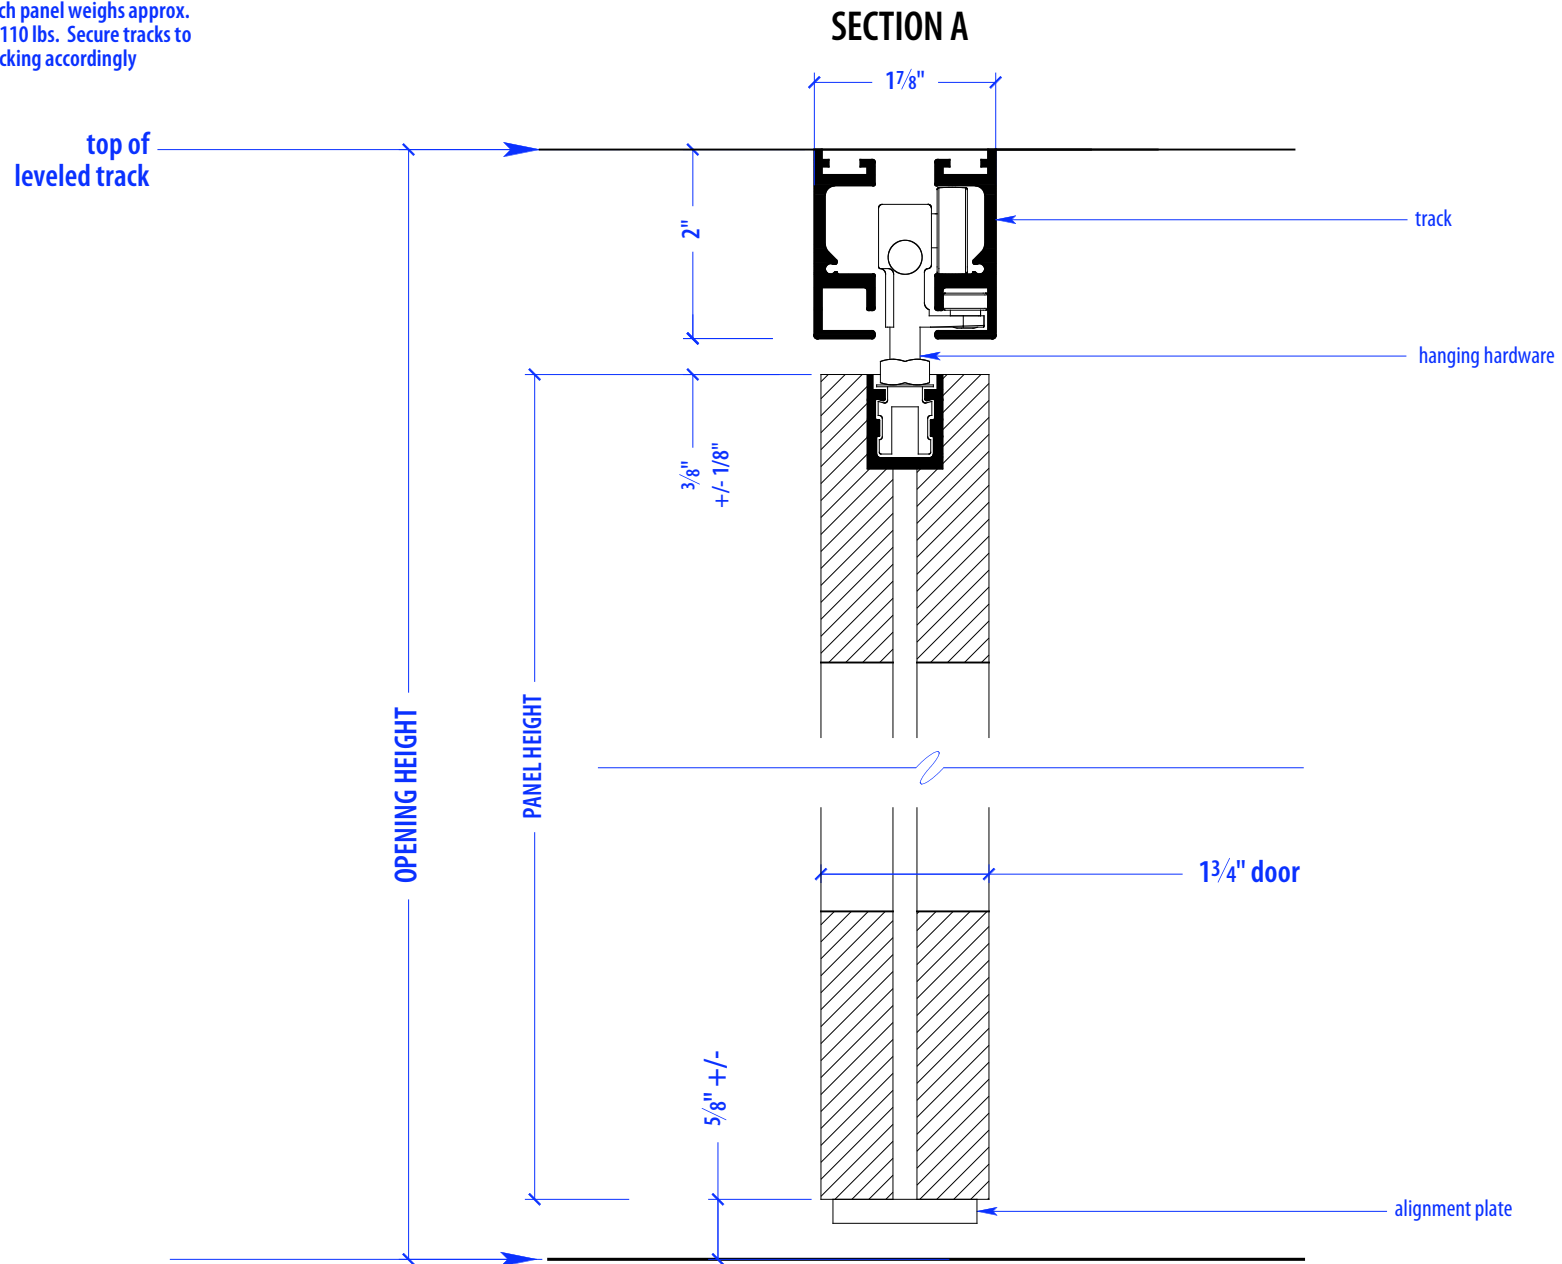

SS PE4-175

HEIGHTS	
Door	Track Height
80"	83"
92"	95"
104"	107"
116"	119"

WIDTHS	
Door	Finished Opening
36"	143 7/8"
41"	163 7/8"
46"	183 7/8"

NOTE: each panel weighs approx.
75-110 lbs. Secure tracks to
blocking accordingly

DETAIL B

OPERATION OVERVIEW

©2010 RAYDOOR

SSPE

SCALE: $\frac{3}{8}'' = 1'0''$