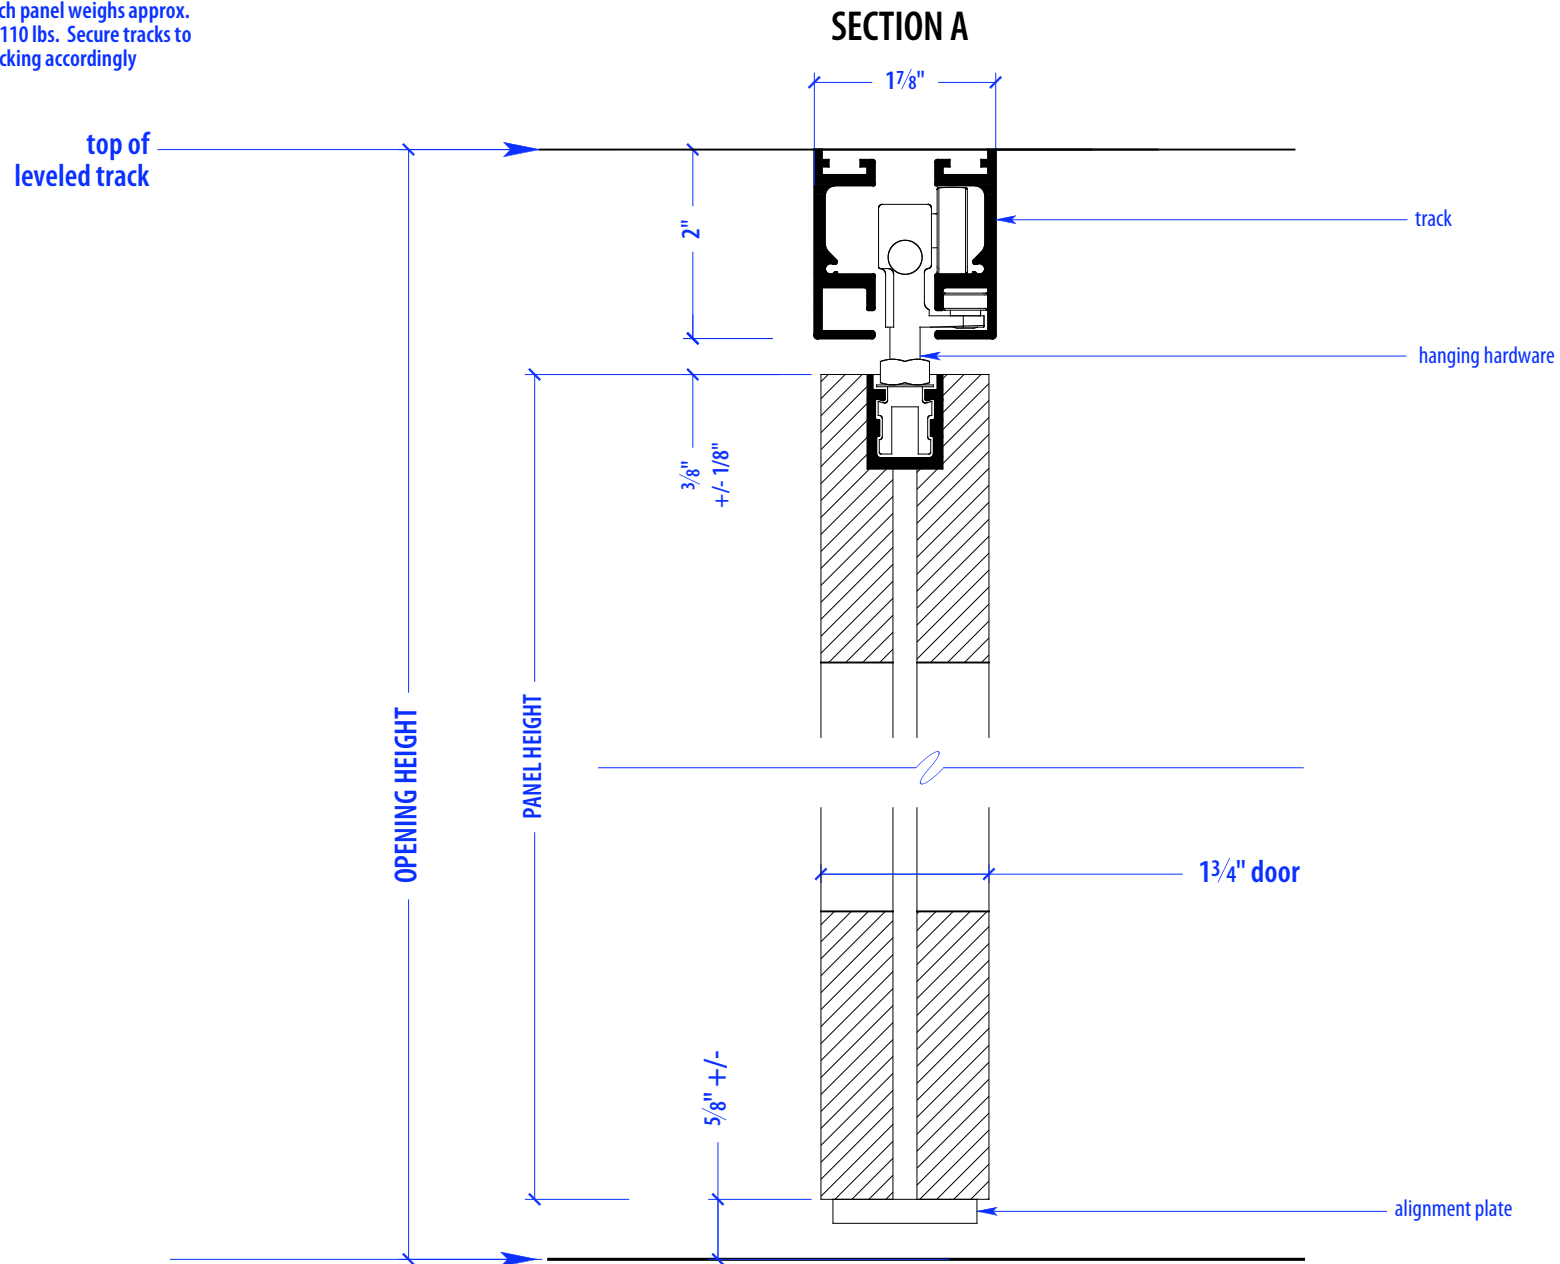

SS PE3/PV1-175

HEIGHTS	
Door	Track Height
80"	83"
92"	95"
104"	107"
116"	119"

WIDTHS	
Door	Finished Opening
36"	144 7/8"
41"	164 7/8"
46"	184 7/8"

NOTE: each panel weighs approx.
75-110 lbs. Secure tracks to
blocking accordingly

DETAIL B

DETAIL C

PLAN VIEW PIVOT DETAIL

OPERATION OVERVIEW

©2010 RAYDOOR

SSPE / PV

SCALE: $\frac{3}{8}'' = 1'0''$