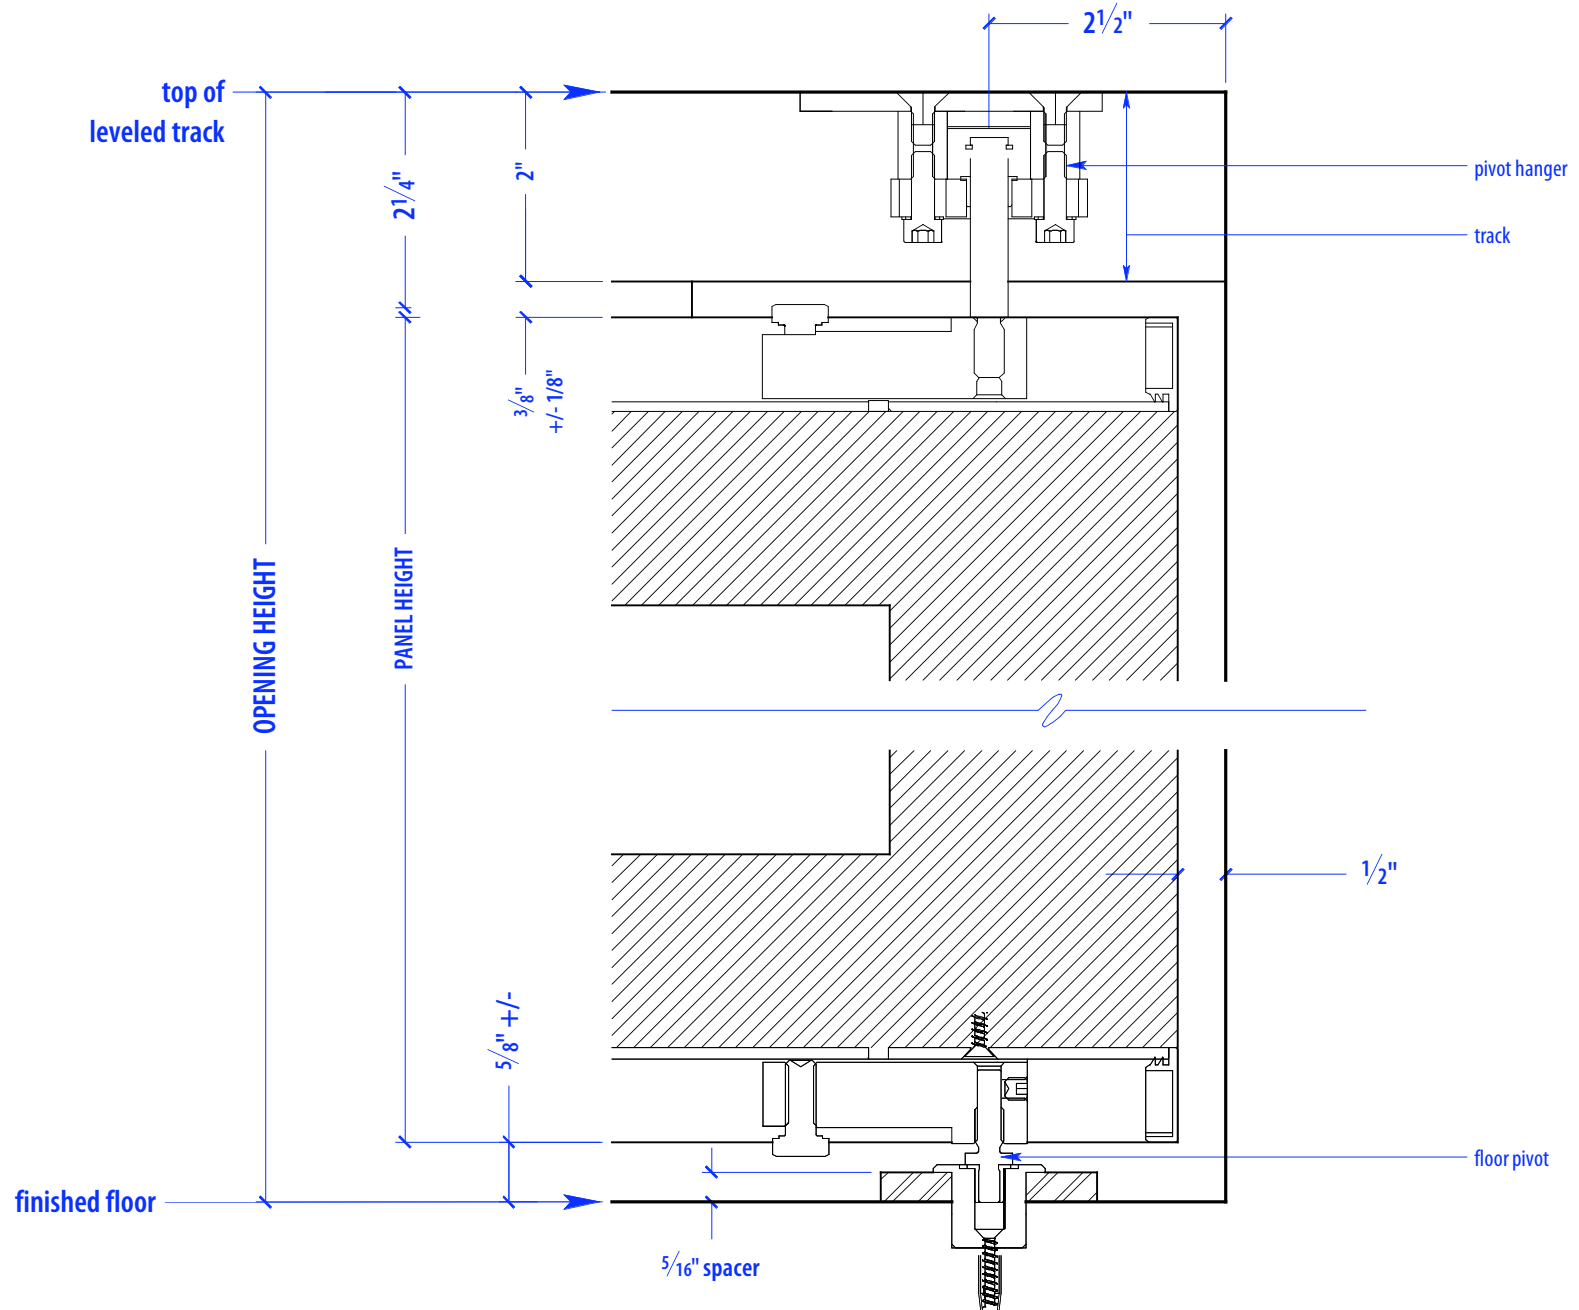

SS PE3/PV1-175

HEIGHTS	
Door	Track Height
80"	83"
92"	95"
104"	107"
116"	119"

WIDTHS	
Door	Finished Opening
36"	144 7/8"
41"	164 7/8"
46"	184 7/8"

NOTE: each panel weighs approx.
75-110 lbs. Secure tracks to
blocking accordingly

DETAIL B

DETAIL C

PLAN VIEW PIVOT DETAIL

OPERATION OVERVIEW

©2010 RAYDOOR

SSPE / PV

SCALE: $\frac{3}{8}'' = 1'0''$