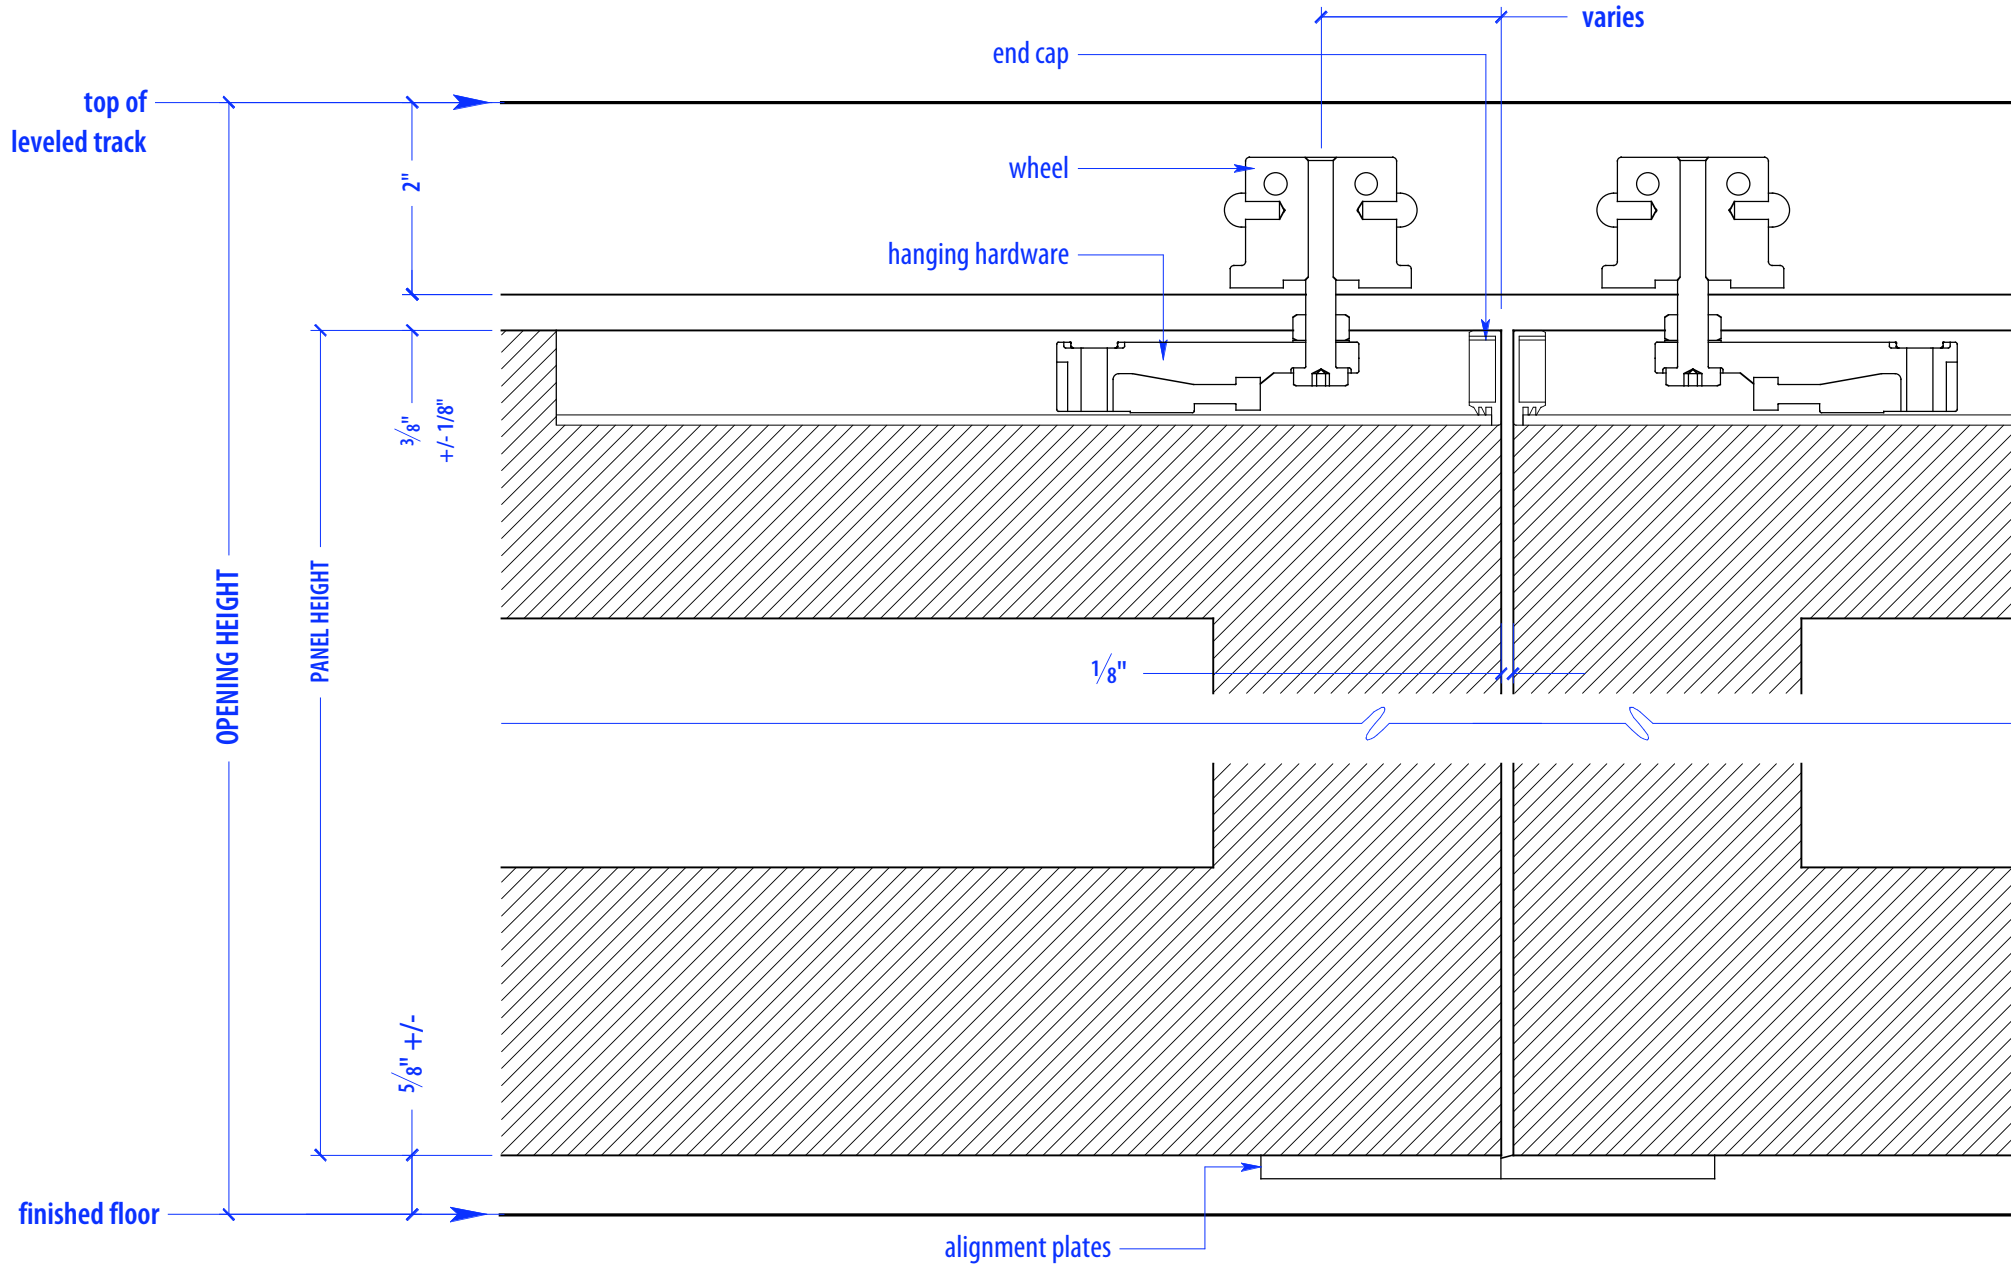

SS PE3/PV1-175

HEIGHTS	
Door	Track Height
80"	83"
92"	95"
104"	107"
116"	119"

WIDTHS	
Door	Finished Opening
36"	144 7/8"
41"	164 7/8"
46"	184 7/8"

NOTE: each panel weighs approx.
75-110 lbs. Secure tracks to
blocking accordingly

DETAIL B

DETAIL C

PLAN VIEW PIVOT DETAIL

OPERATION OVERVIEW

©2010 RAYDOOR

SSPE / PV

SCALE: $\frac{3}{8}'' = 1'0''$