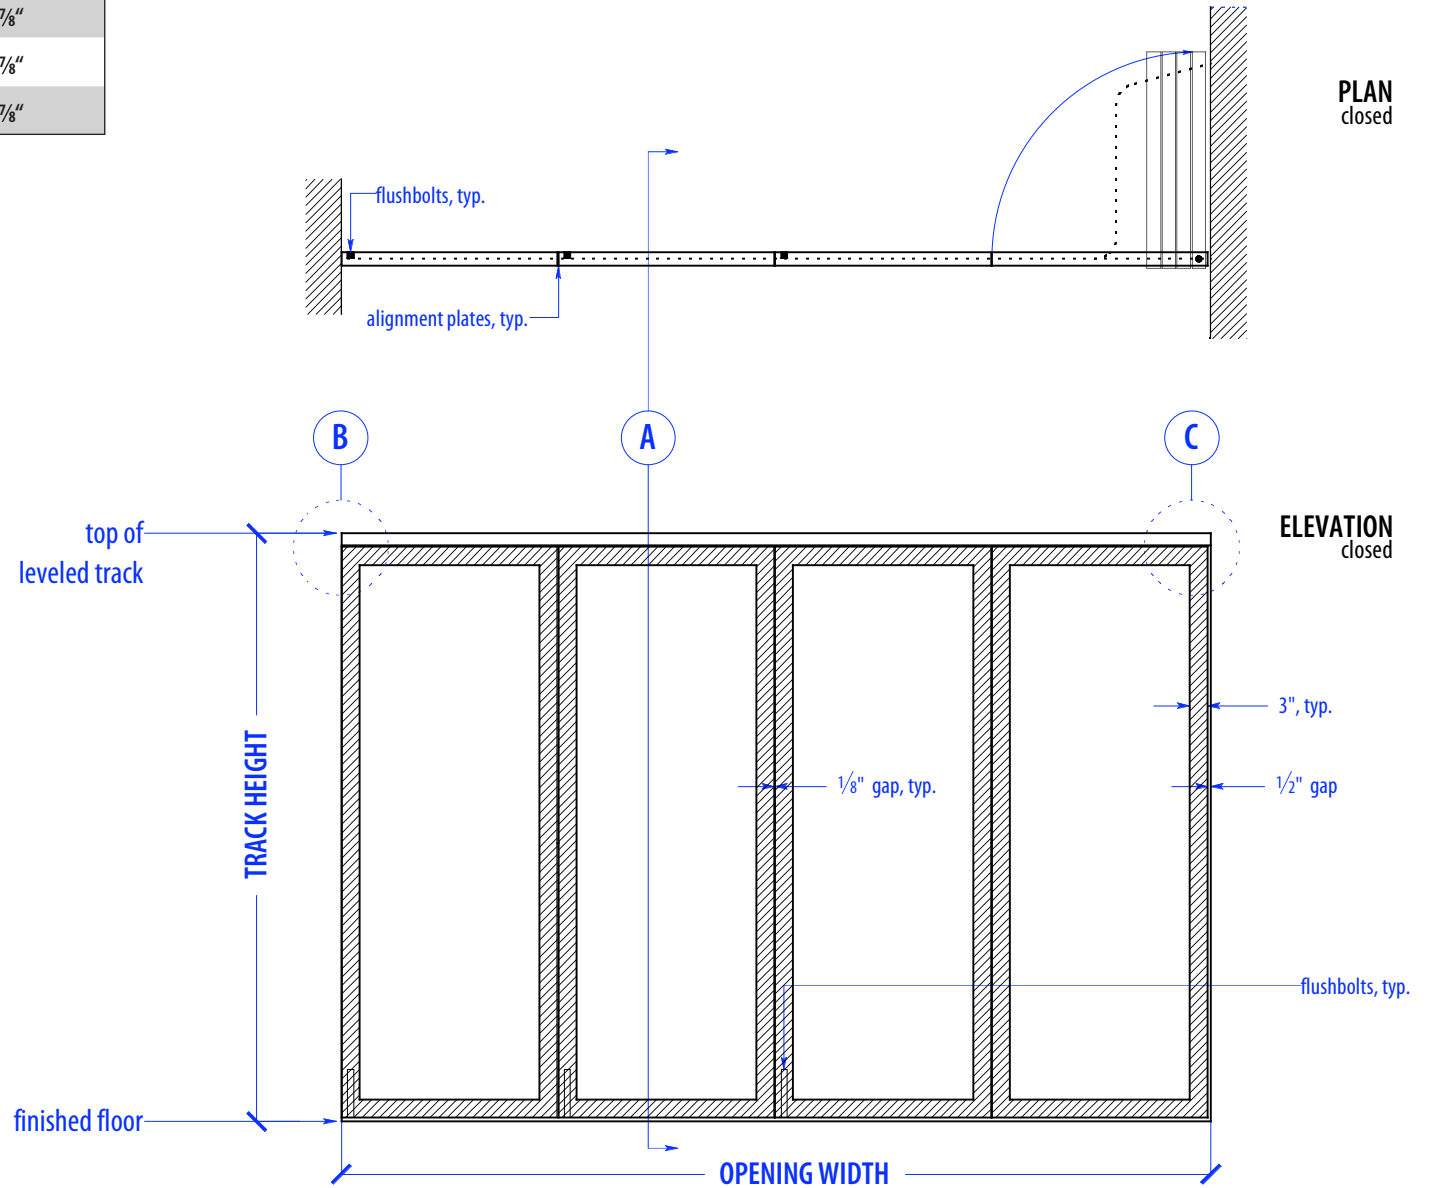

SS PE3/PV1-175

HEIGHTS	
Door	Track Height
80"	83"
92"	95"
104"	107"
116"	119"

WIDTHS	
Door	Finished Opening
36"	144 7/8"
41"	164 7/8"
46"	184 7/8"

NOTE: each panel weighs approx.
75-110 lbs. Secure tracks to
blocking accordingly

DETAIL B

DETAIL C

PLAN VIEW PIVOT DETAIL

OPERATION OVERVIEW

©2010 RAYDOOR

SSPE / PV

SCALE: $\frac{3}{8}'' = 1'0''$