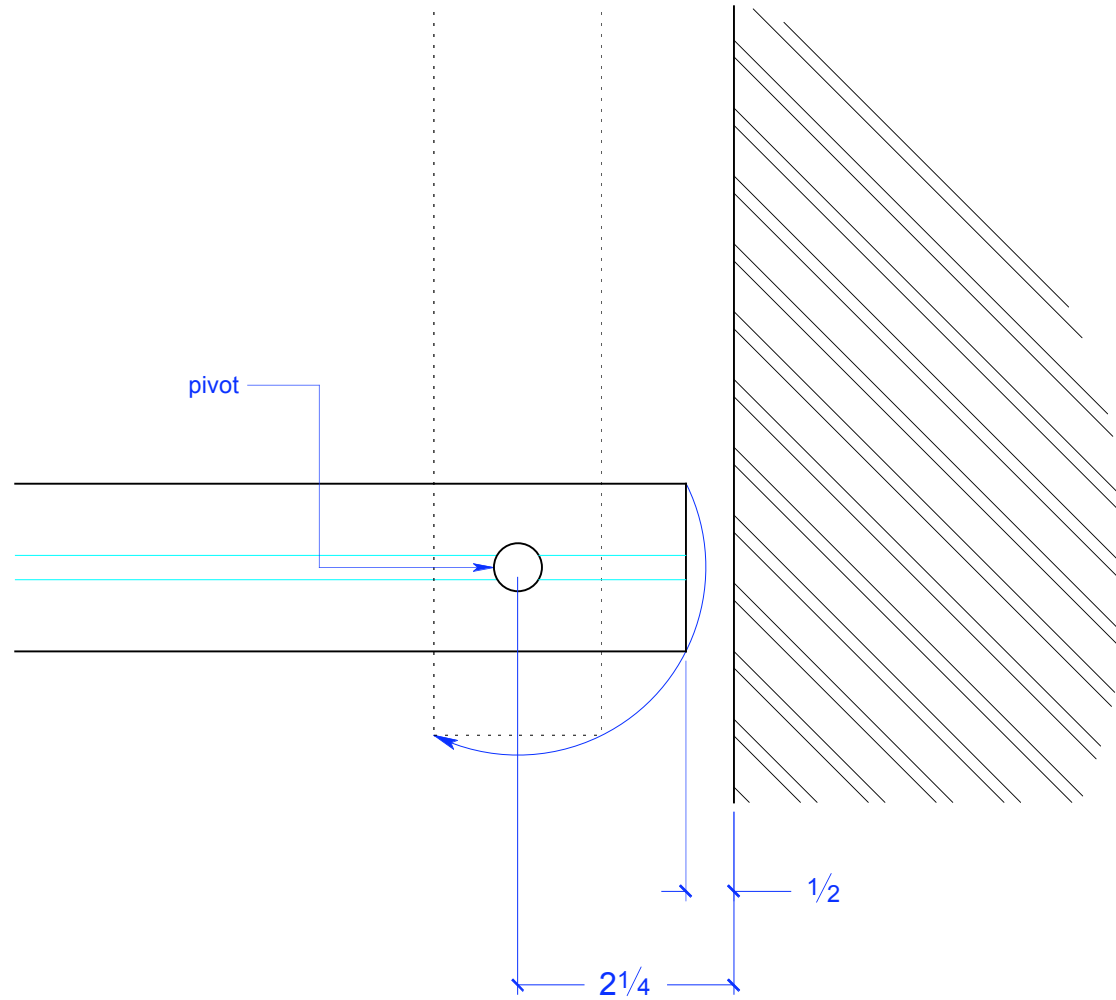

SS PE3/PV1-175

HEIGHTS	
Door	Track Height
80"	83"
92"	95"
104"	107"
116"	119"

WIDTHS	
Door	Finished Opening
36"	144 7/8"
41"	164 7/8"
46"	184 7/8"

NOTE: each panel weighs approx.
75-110 lbs. Secure tracks to
blocking accordingly

DETAIL B

DETAIL C

PLAN VIEW PIVOT DETAIL

OPERATION OVERVIEW

©2010 RAYDOOR

SSPE / PV

SCALE: $\frac{3}{8}'' = 1'0''$