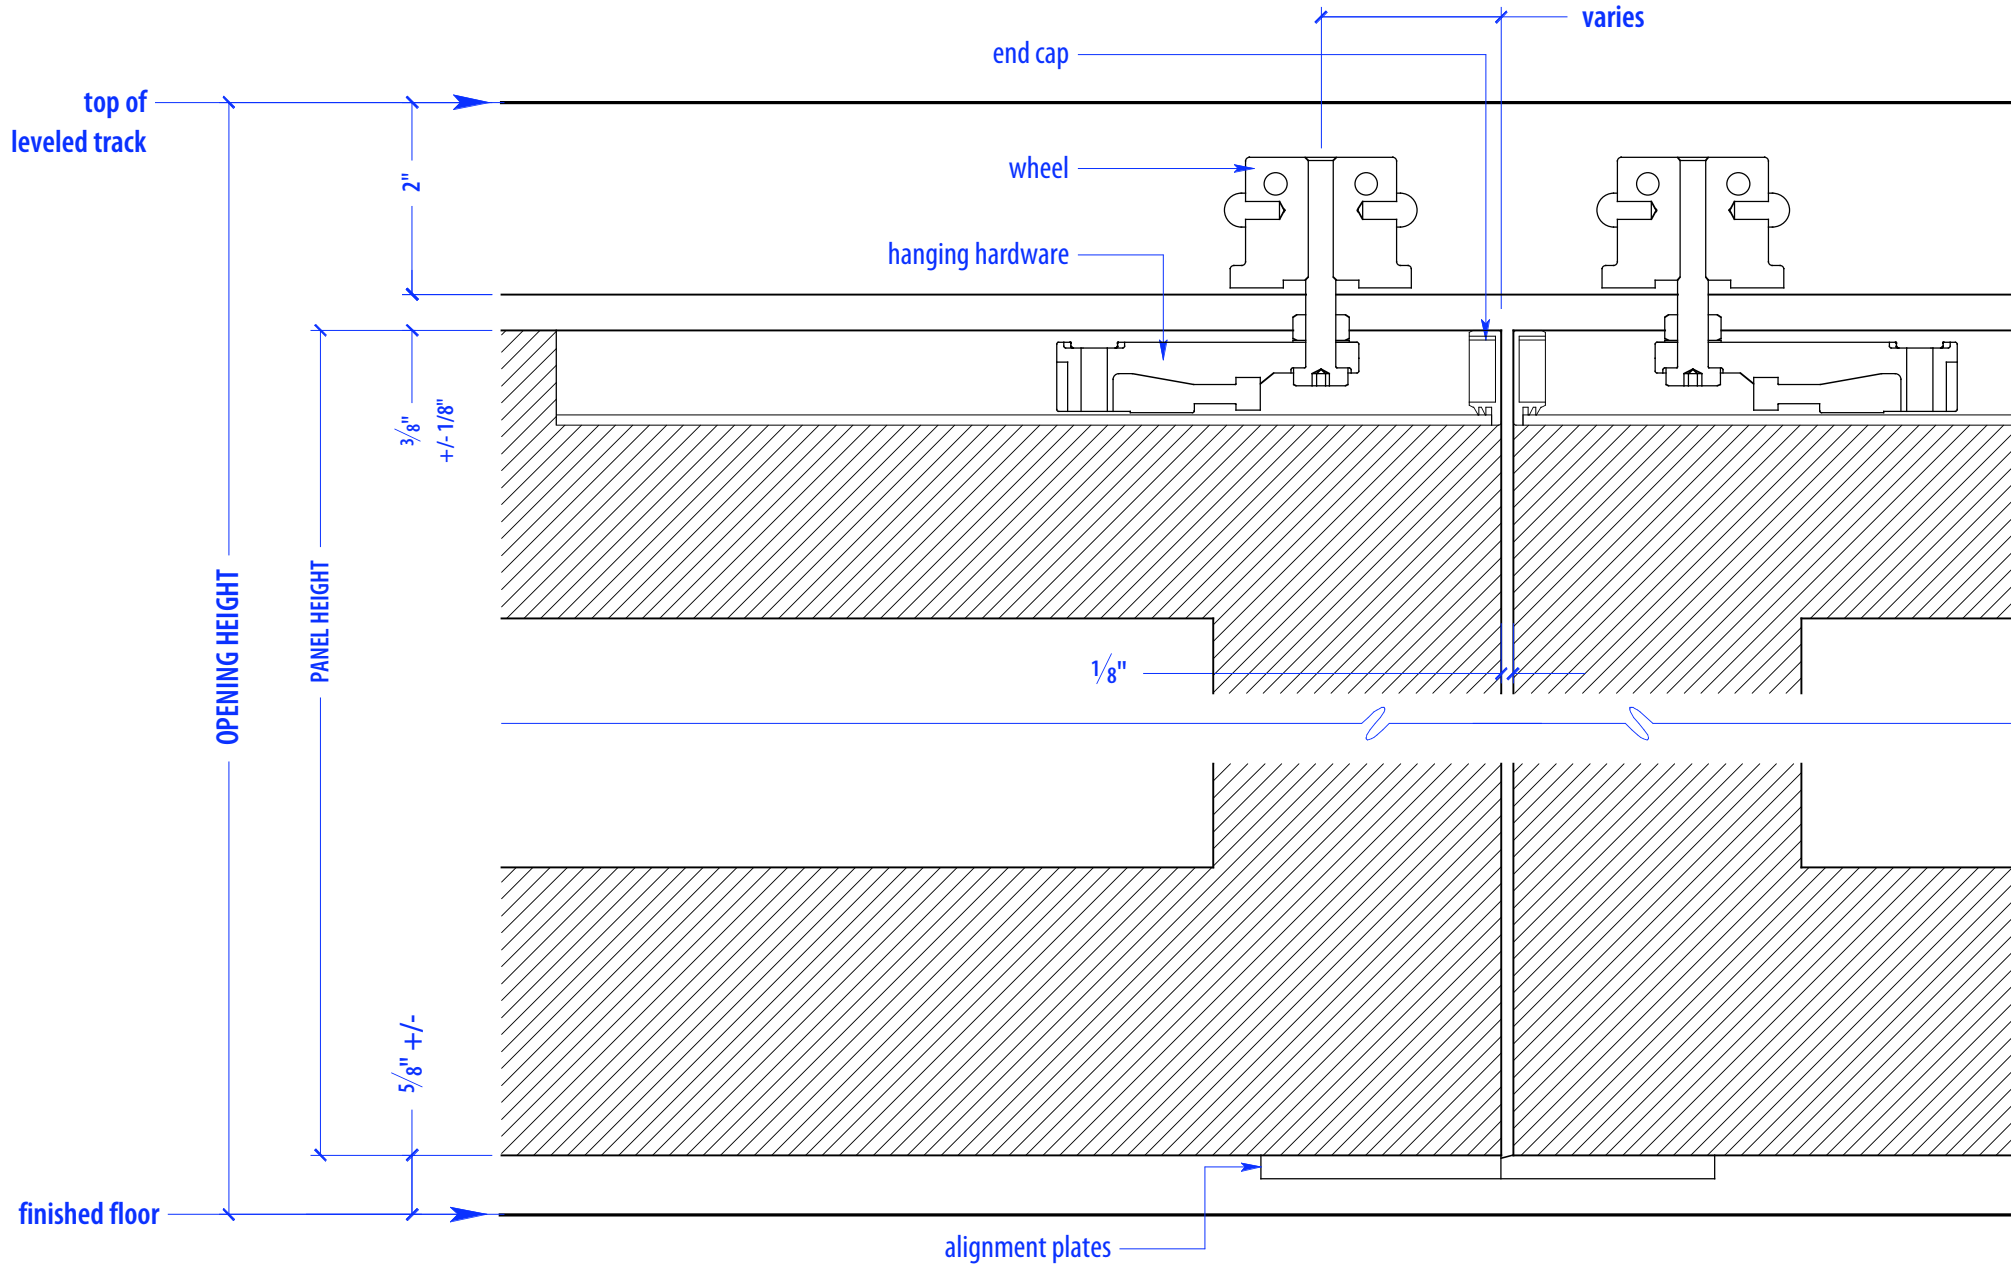

SS PE3-175

HEIGHTS	
Door	Track Height
80"	83"
92"	95"
104"	107"
116"	119"

WIDTHS	
Door	Finished Opening
36"	107 3/4"
41"	122 3/4"
46"	137 3/4"

NOTE: each panel weighs approx.
75-110 lbs. Secure tracks to
blocking accordingly

DETAIL B

OPERATION OVERVIEW

©2010 RAYDOOR

SSPE

SCALE: $\frac{3}{8}'' = 1'0''$