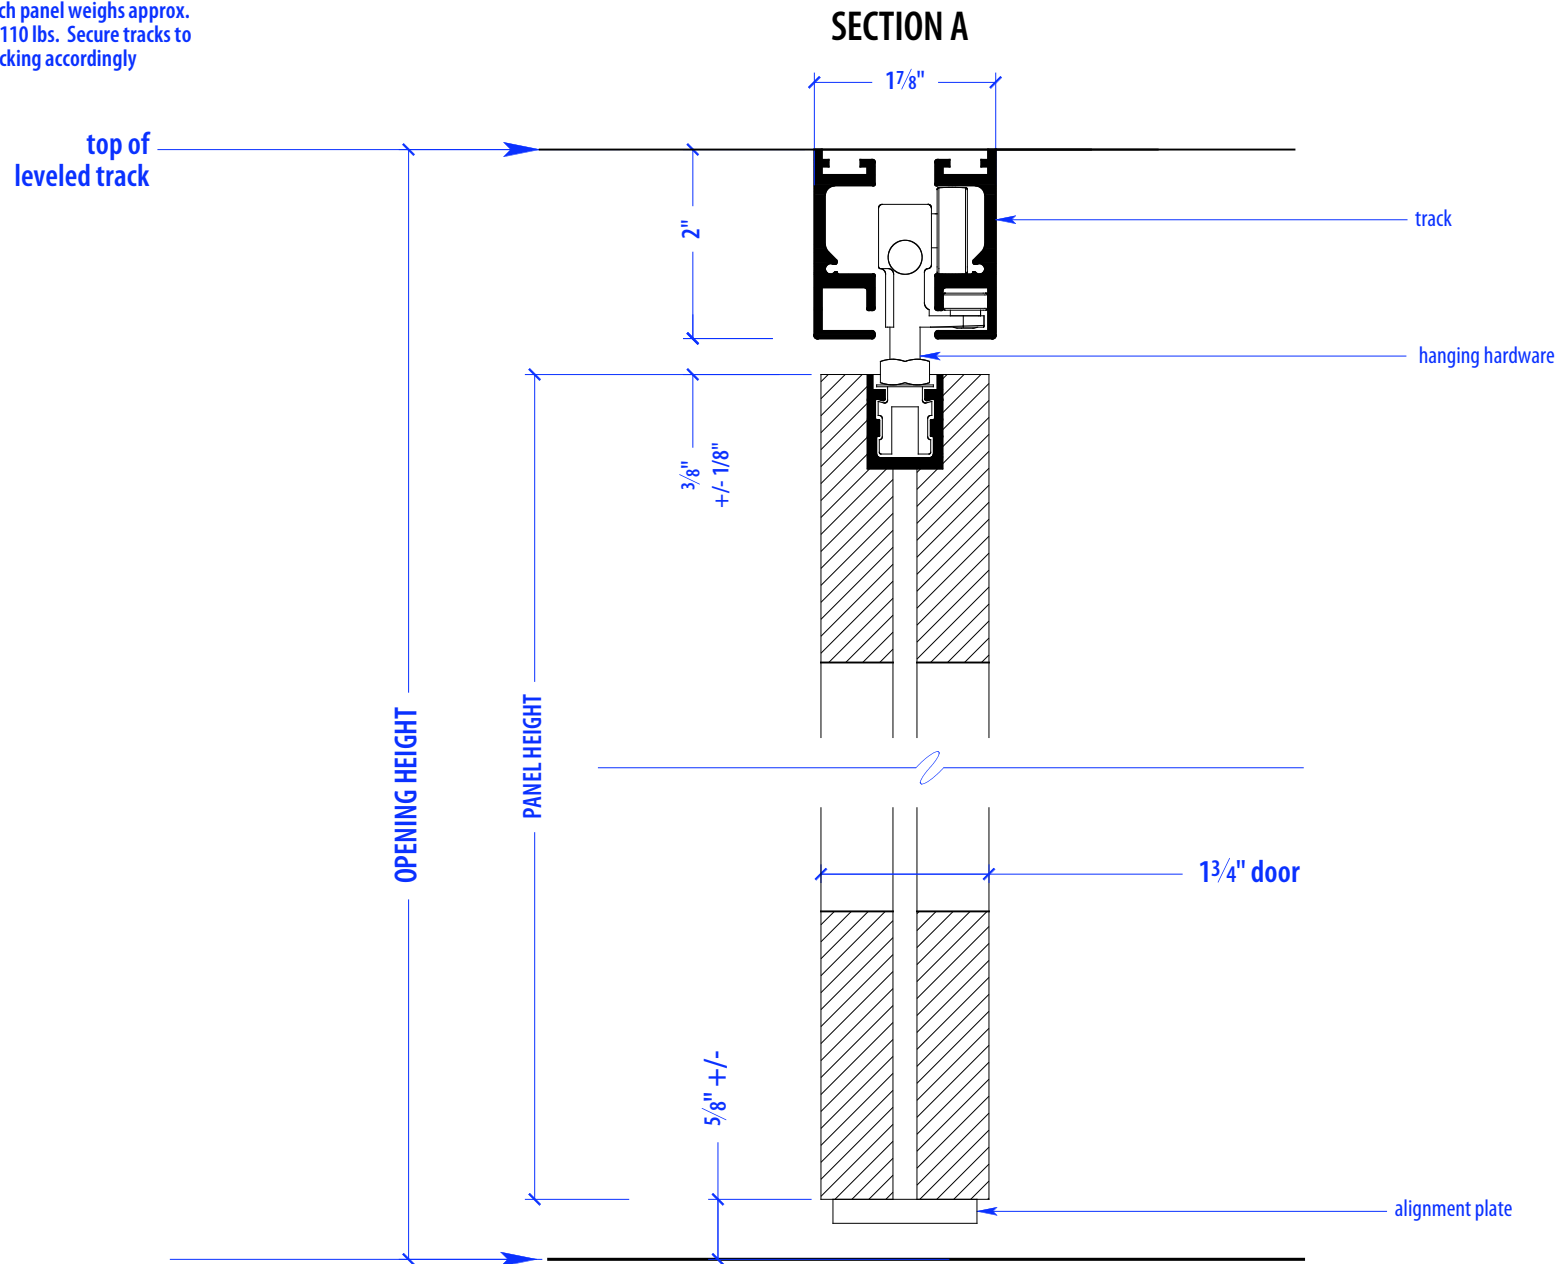

SS PE3-175

HEIGHTS	
Door	Track Height
80"	83"
92"	95"
104"	107"
116"	119"

WIDTHS	
Door	Finished Opening
36"	107 3/4"
41"	122 3/4"
46"	137 3/4"

NOTE: each panel weighs approx.
75-110 lbs. Secure tracks to
blocking accordingly

DETAIL B

OPERATION OVERVIEW

©2010 RAYDOOR

SSPE

SCALE: $\frac{3}{8}'' = 1'0''$