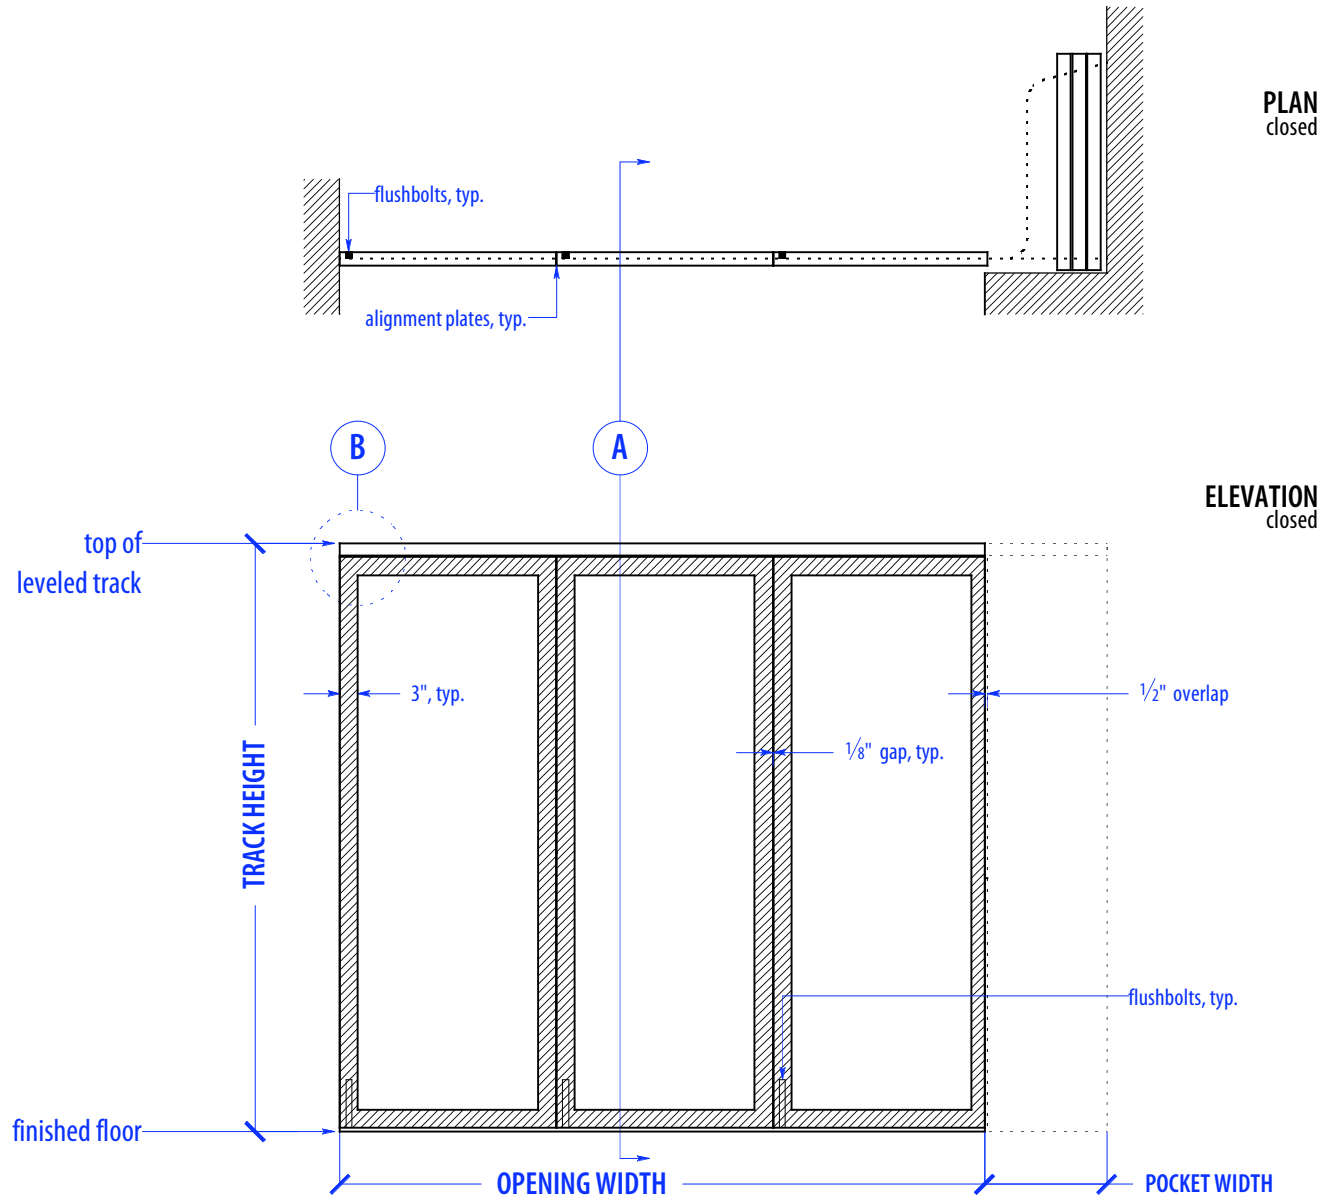

SS PE3-175

HEIGHTS	
Door	Track Height
80"	83"
92"	95"
104"	107"
116"	119"

WIDTHS	
Door	Finished Opening
36"	107 3/4"
41"	122 3/4"
46"	137 3/4"

NOTE: each panel weighs approx.
75-110 lbs. Secure tracks to
blocking accordingly

DETAIL B

OPERATION OVERVIEW

©2010 RAYDOOR

SSPE

SCALE: $\frac{3}{8}'' = 1'0''$