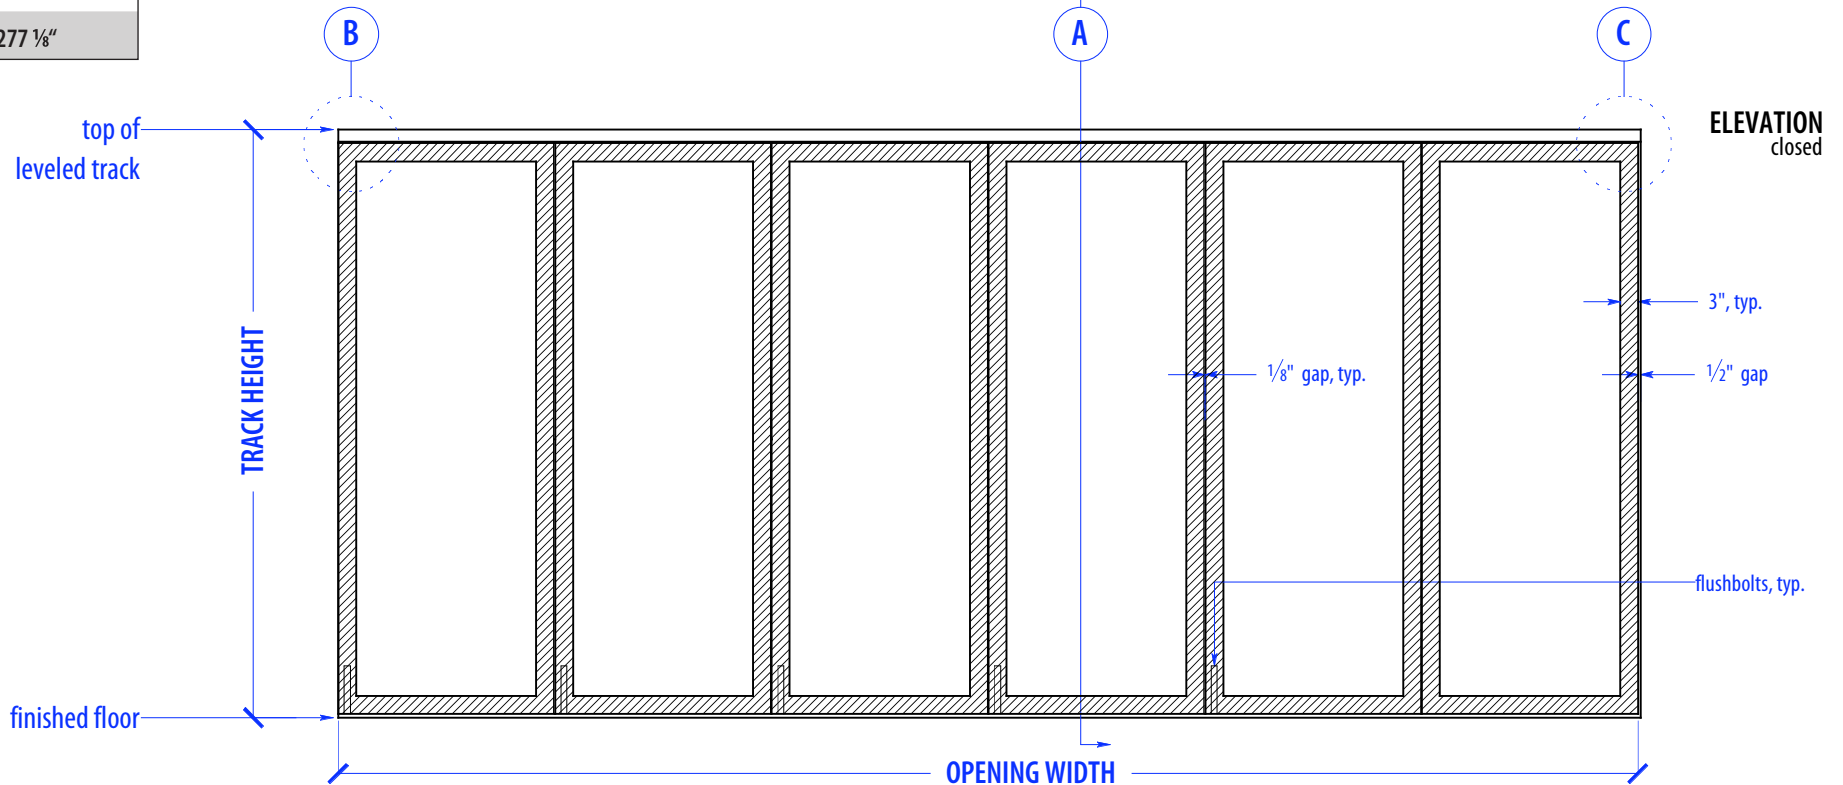

SS PA5/PV1-175

HEIGHTS	
Door	Track Height
80"	83"
92"	95"
104"	107"
116"	119"

WIDTHS	
Door	Finished Opening
36"	217 1/8"
41"	247 1/8"
46"	277 1/8"

NOTE: each panel weighs approx.
75-110 lbs. Secure tracks to
blocking accordingly

DETAIL B

DETAIL C

PLAN VIEW PIVOT DETAIL

OPERATION OVERVIEW

©2010 RAYDOOR

SSPA / PV

SCALE: $\frac{3}{8}'' = 1'0''$