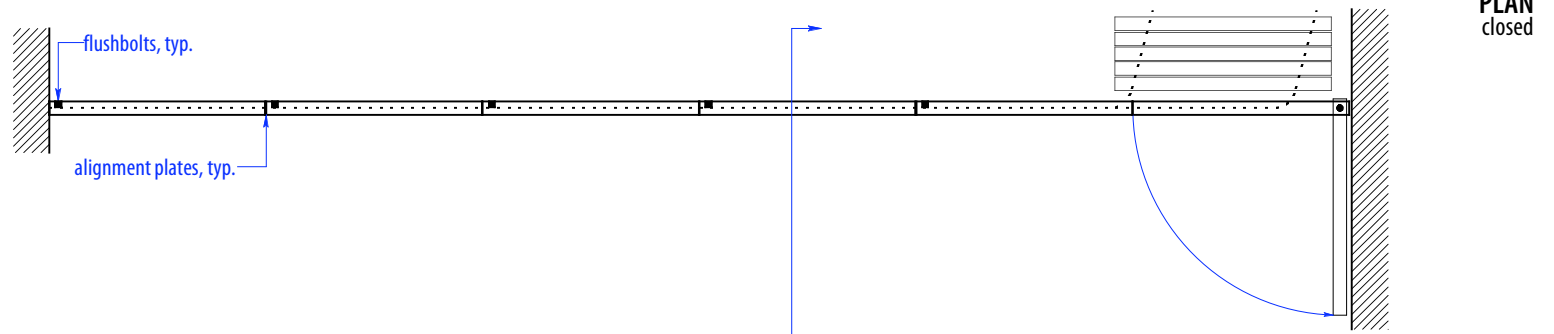

SS PA5/PV1-175

HEIGHTS	
Door	Track Height
80"	83"
92"	95"
104"	107"
116"	119"

WIDTHS	
Door	Finished Opening
36"	217 1/8"
41"	247 1/8"
46"	277 1/8"

NOTE: each panel weighs approx.
75-110 lbs. Secure tracks to
blocking accordingly

DETAIL B

DETAIL C

PLAN VIEW PIVOT DETAIL

OPERATION OVERVIEW

©2010 RAYDOOR

SSPA / PV

SCALE: $\frac{3}{8}'' = 1'0''$