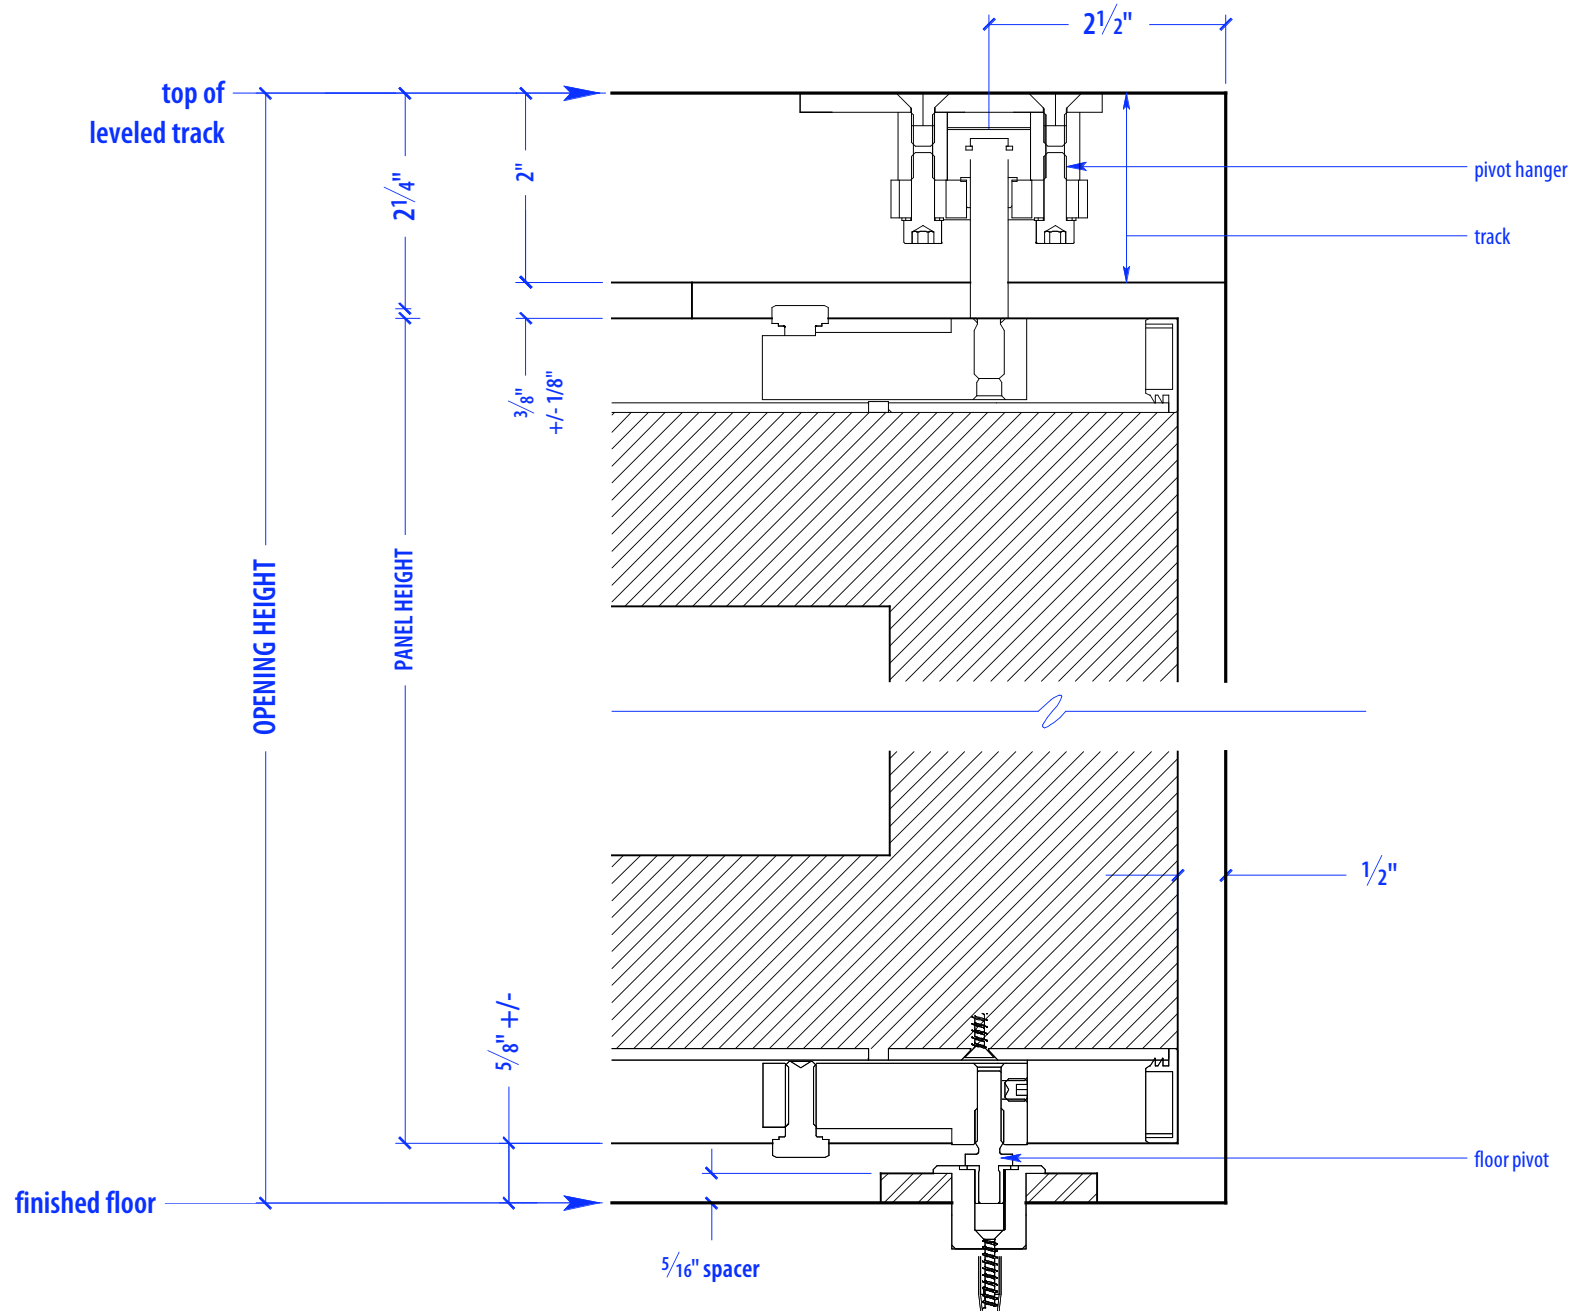

SS PA5/PV1-175

HEIGHTS	
Door	Track Height
80"	83"
92"	95"
104"	107"
116"	119"

WIDTHS	
Door	Finished Opening
36"	217 1/8"
41"	247 1/8"
46"	277 1/8"

NOTE: each panel weighs approx.
75-110 lbs. Secure tracks to
blocking accordingly

DETAIL B

DETAIL C

PLAN VIEW PIVOT DETAIL

OPERATION OVERVIEW

©2010 RAYDOOR

SSPA / PV

SCALE: $\frac{3}{8}'' = 1'0''$