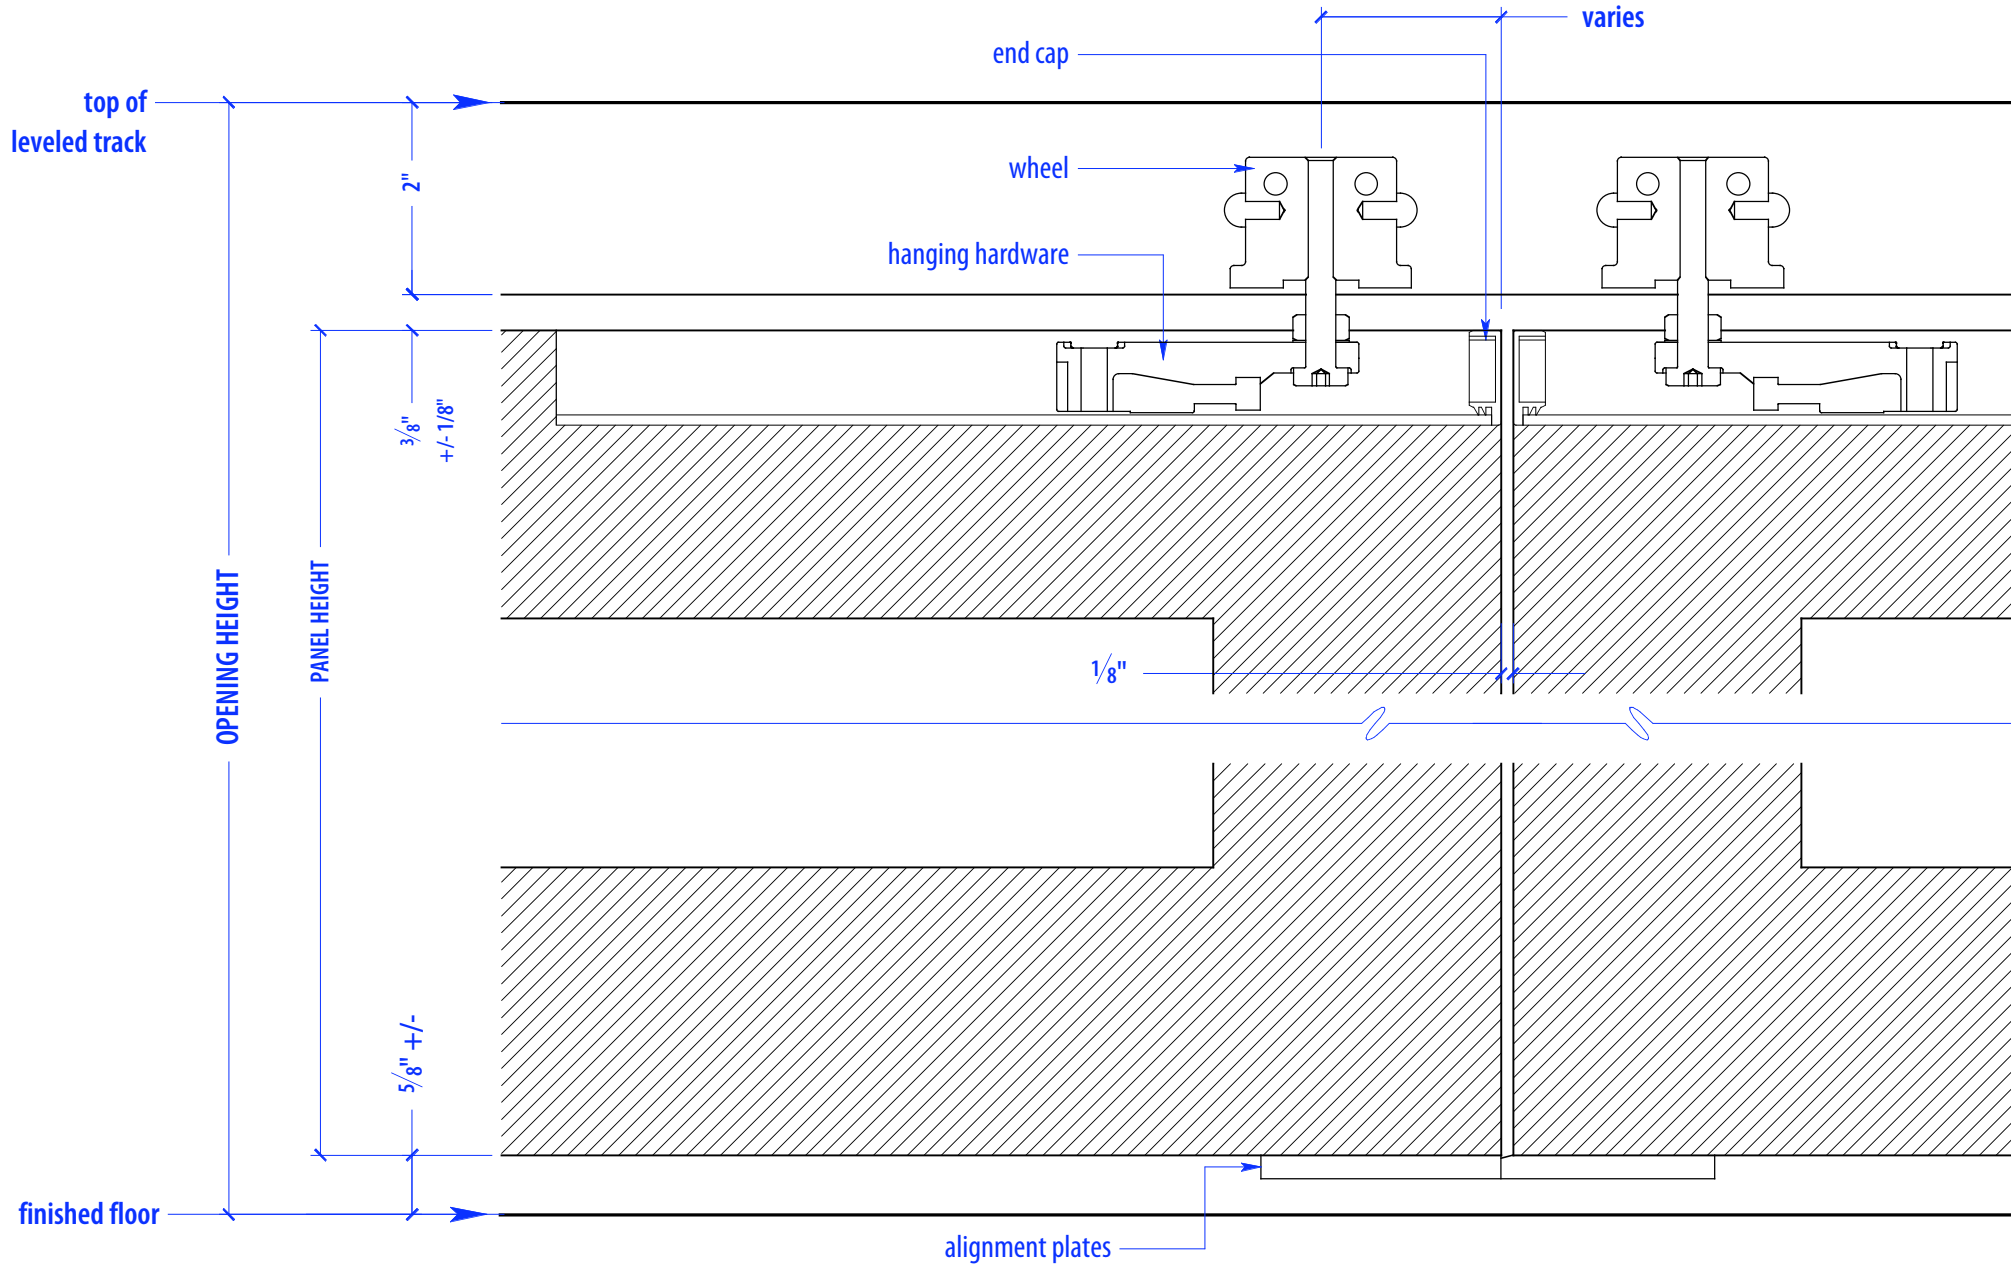

SS PA5/PV1-175

HEIGHTS	
Door	Track Height
80"	83"
92"	95"
104"	107"
116"	119"

WIDTHS	
Door	Finished Opening
36"	217 1/8"
41"	247 1/8"
46"	277 1/8"

NOTE: each panel weighs approx.
75-110 lbs. Secure tracks to
blocking accordingly

DETAIL B

DETAIL C

PLAN VIEW PIVOT DETAIL

OPERATION OVERVIEW

©2010 RAYDOOR

SSPA / PV

SCALE: $\frac{3}{8}'' = 1'0''$