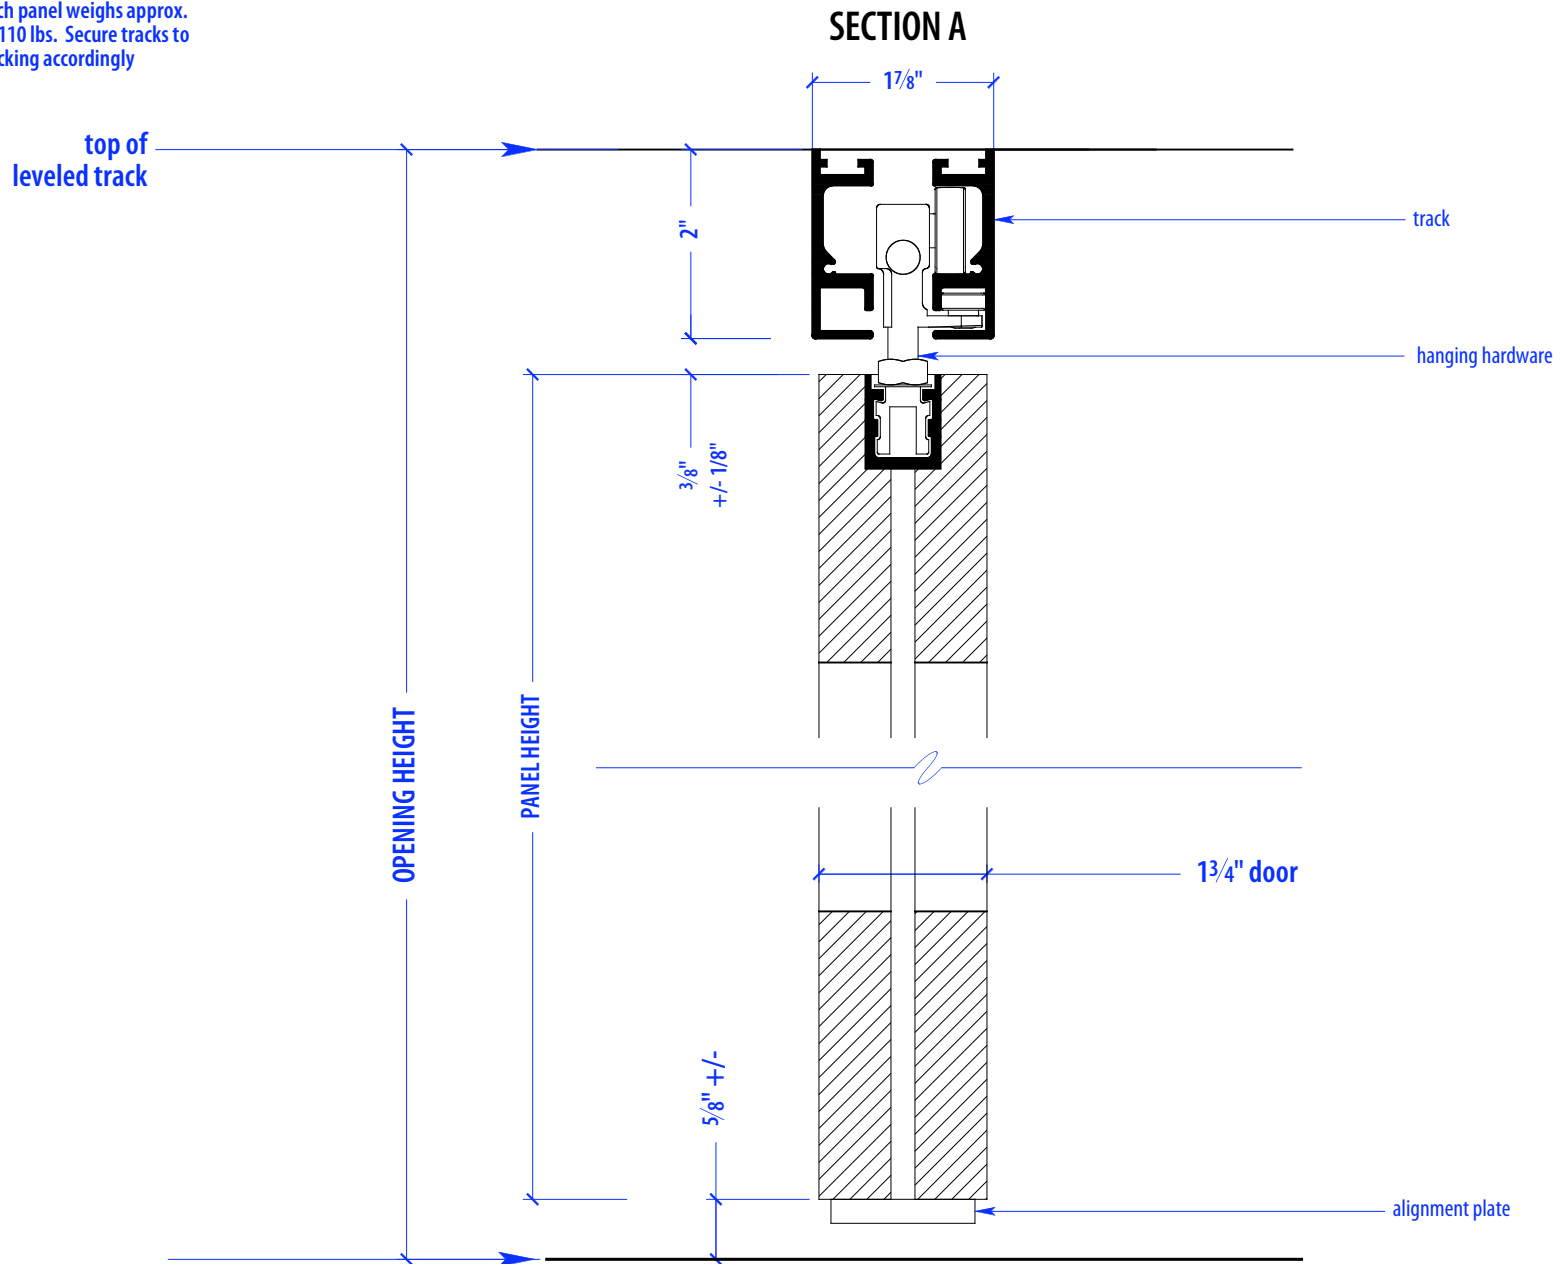

SS PA5/PV1-175

HEIGHTS	
Door	Track Height
80"	83"
92"	95"
104"	107"
116"	119"

WIDTHS	
Door	Finished Opening
36"	217 1/8"
41"	247 1/8"
46"	277 1/8"

NOTE: each panel weighs approx.
75-110 lbs. Secure tracks to
blocking accordingly

DETAIL B

DETAIL C

PLAN VIEW PIVOT DETAIL

OPERATION OVERVIEW

©2010 RAYDOOR

SSPA / PV

SCALE: $\frac{3}{8}'' = 1'0''$