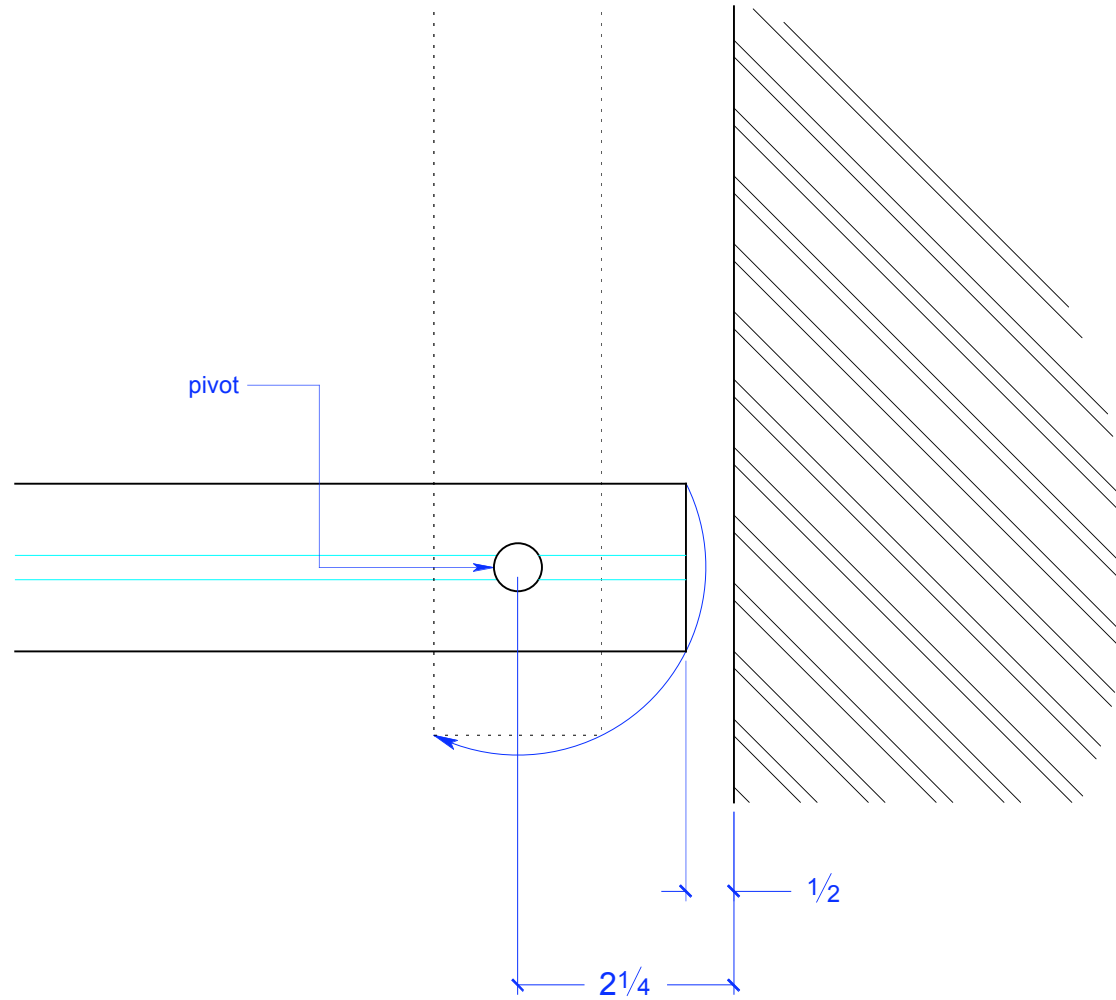

SS PA5/PV1-175

HEIGHTS	
Door	Track Height
80"	83"
92"	95"
104"	107"
116"	119"

WIDTHS	
Door	Finished Opening
36"	217 1/8"
41"	247 1/8"
46"	277 1/8"

NOTE: each panel weighs approx.
75-110 lbs. Secure tracks to
blocking accordingly

DETAIL B

DETAIL C

PLAN VIEW PIVOT DETAIL

OPERATION OVERVIEW

©2010 RAYDOOR

SSPA / PV

SCALE: $\frac{3}{8}'' = 1'0''$