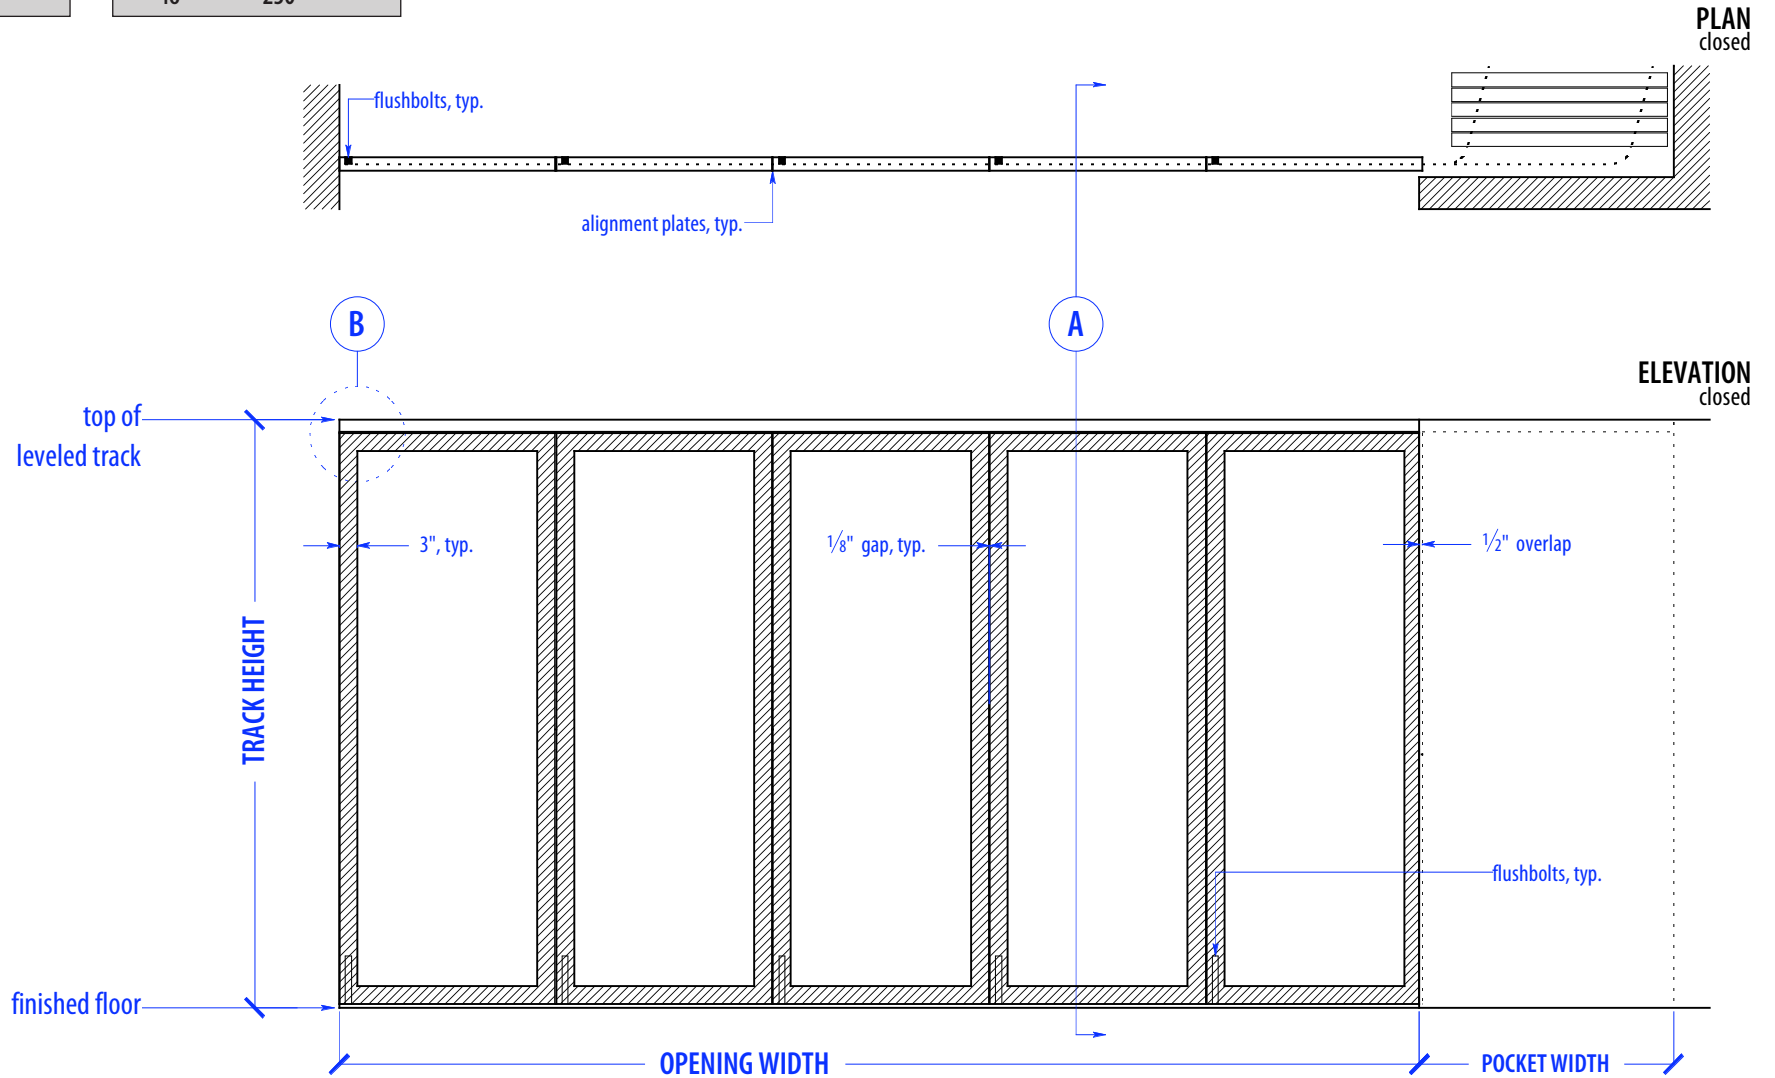

# SS PA5-175

HEIGHTS	
Door	Track Height
80"	83"
92"	95"
104"	107"
116"	119"

WIDTHS	
Door	Finished Opening
36"	180"
41"	205"
46"	230"

NOTE: each panel weighs approx.  
75-110 lbs. Secure tracks to  
blocking accordingly

## DETAIL B

# OPERATION OVERVIEW

©2010 RAYDOOR

SSPA

SCALE:  $\frac{3}{8}'' = 1'0''$