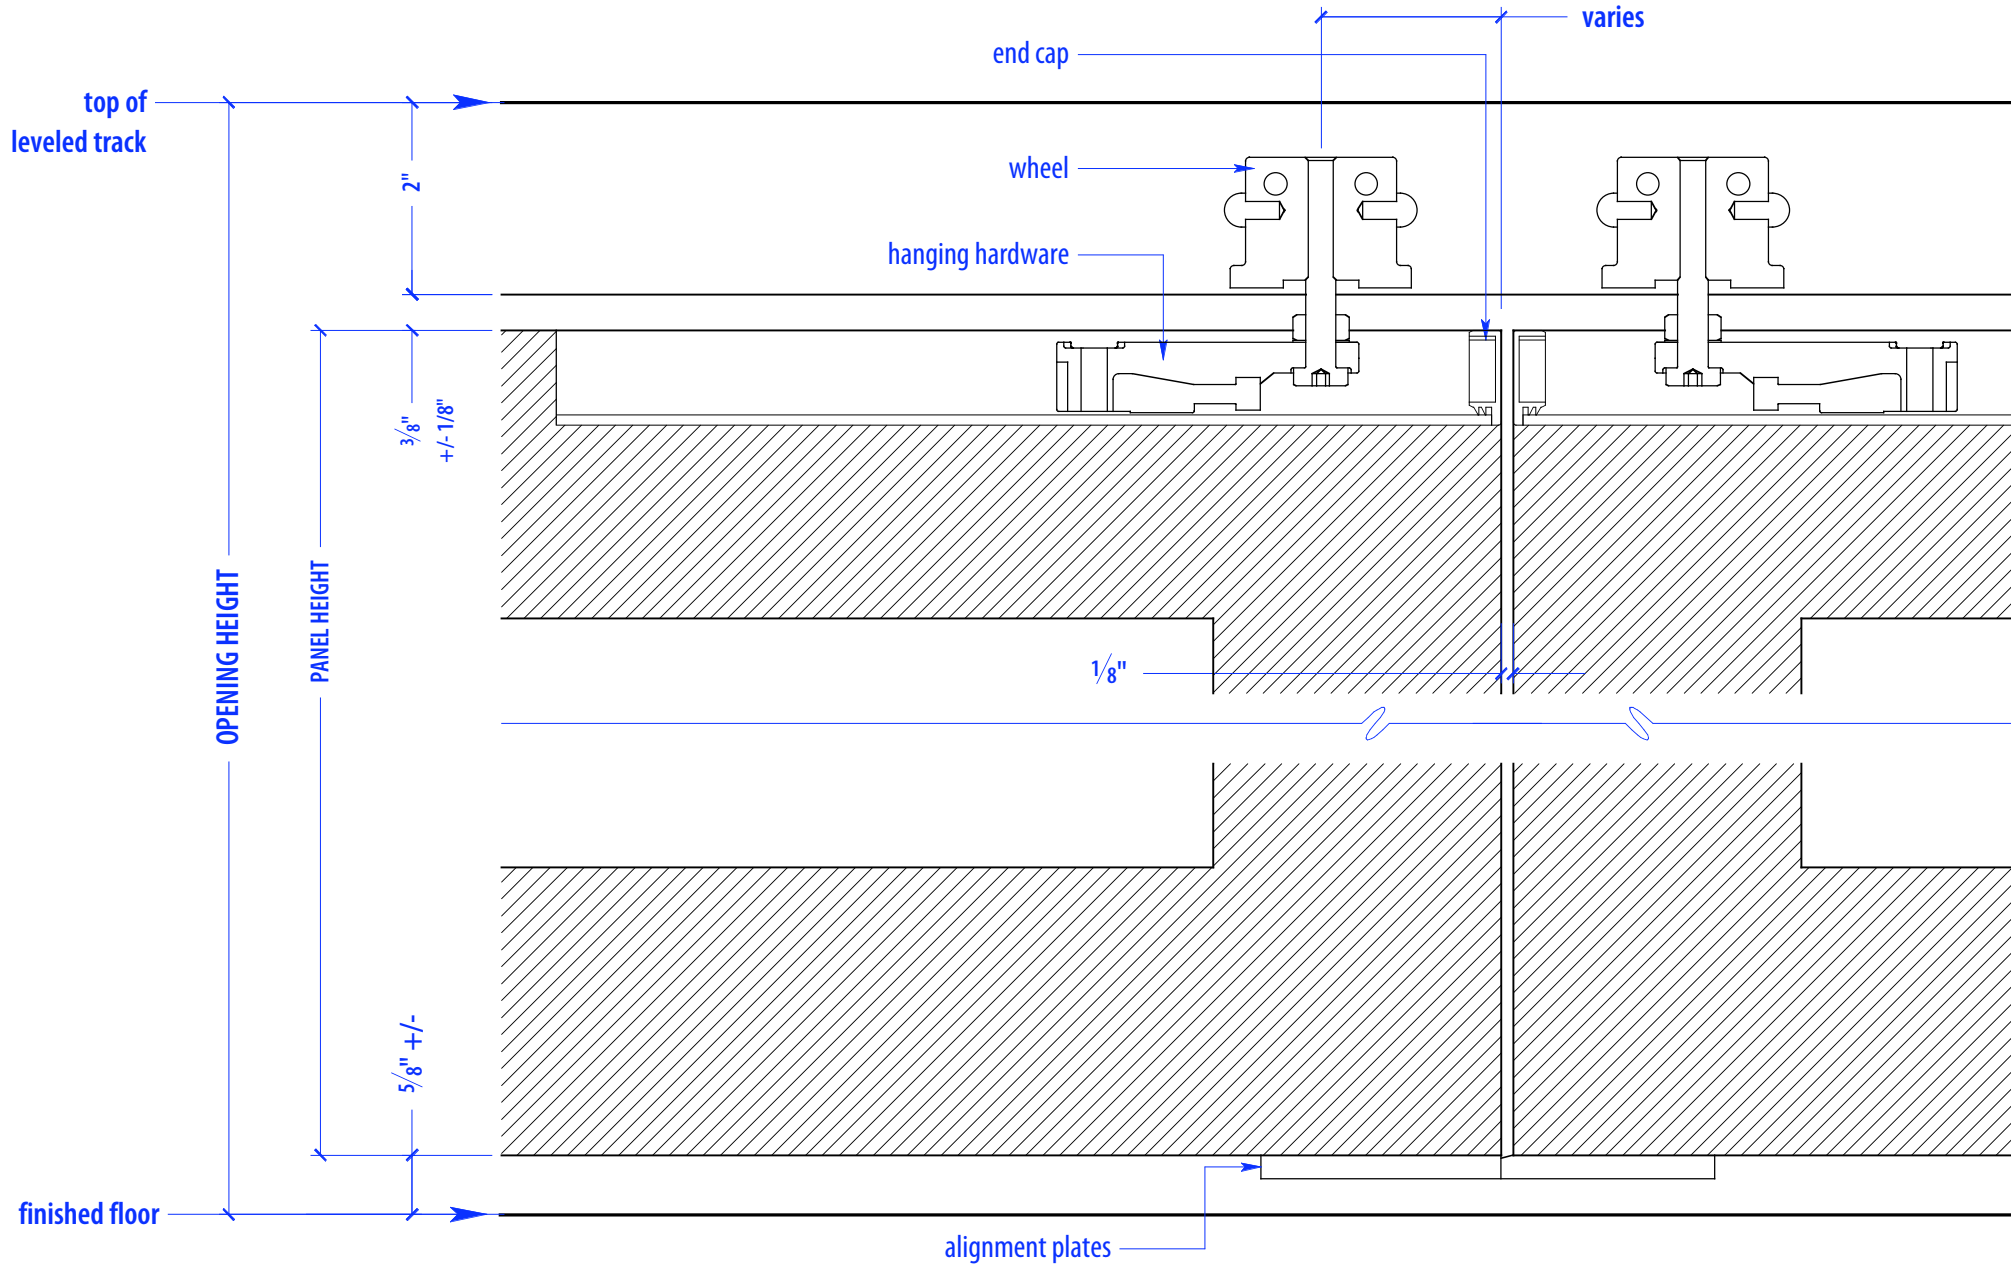

# SS PA5-175

HEIGHTS	
Door	Track Height
80"	83"
92"	95"
104"	107"
116"	119"

WIDTHS	
Door	Finished Opening
36"	180"
41"	205"
46"	230"

NOTE: each panel weighs approx.  
75-110 lbs. Secure tracks to  
blocking accordingly

## DETAIL B

# OPERATION OVERVIEW

©2010 RAYDOOR

SSPA

SCALE:  $\frac{3}{8}'' = 1'0''$