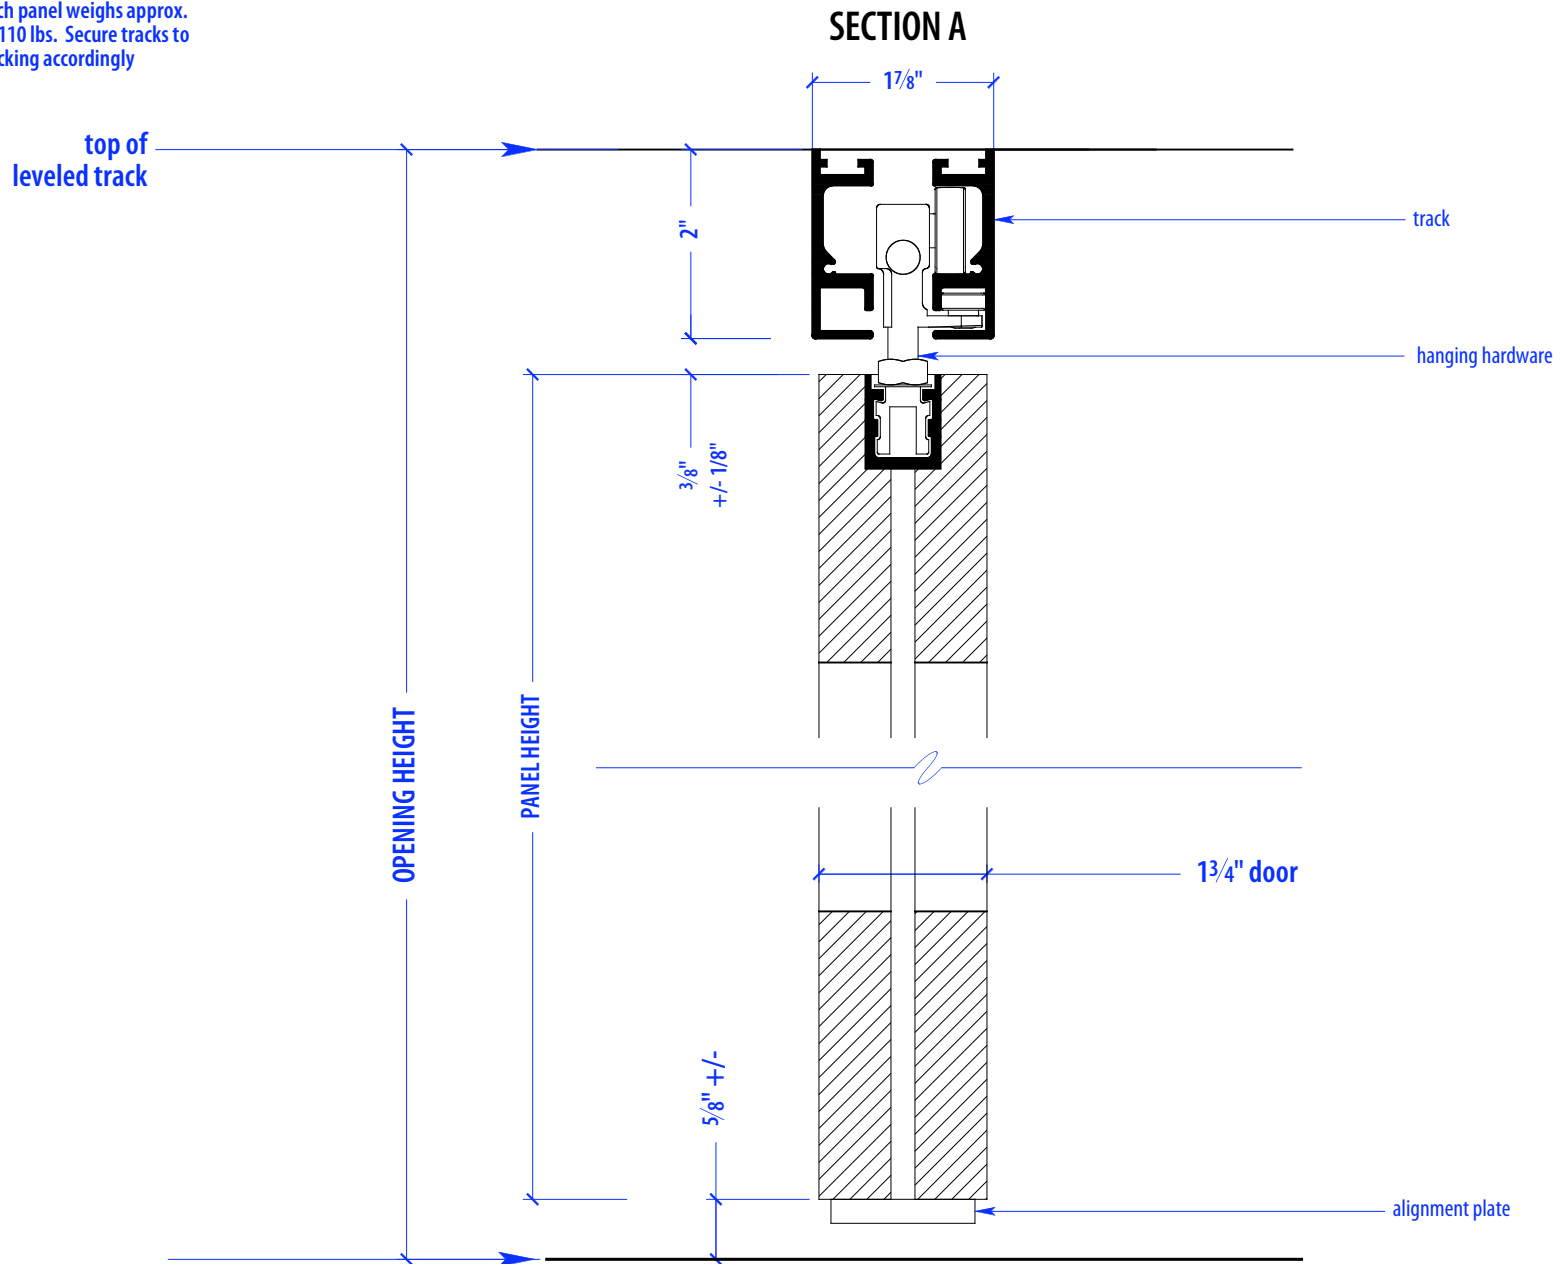

# SS PA5-175

HEIGHTS	
Door	Track Height
80"	83"
92"	95"
104"	107"
116"	119"

WIDTHS	
Door	Finished Opening
36"	180"
41"	205"
46"	230"

NOTE: each panel weighs approx.  
75-110 lbs. Secure tracks to  
blocking accordingly

# OPERATION OVERVIEW

©2010 RAYDOOR

SSPA

SCALE:  $\frac{3}{8}'' = 1'0''$