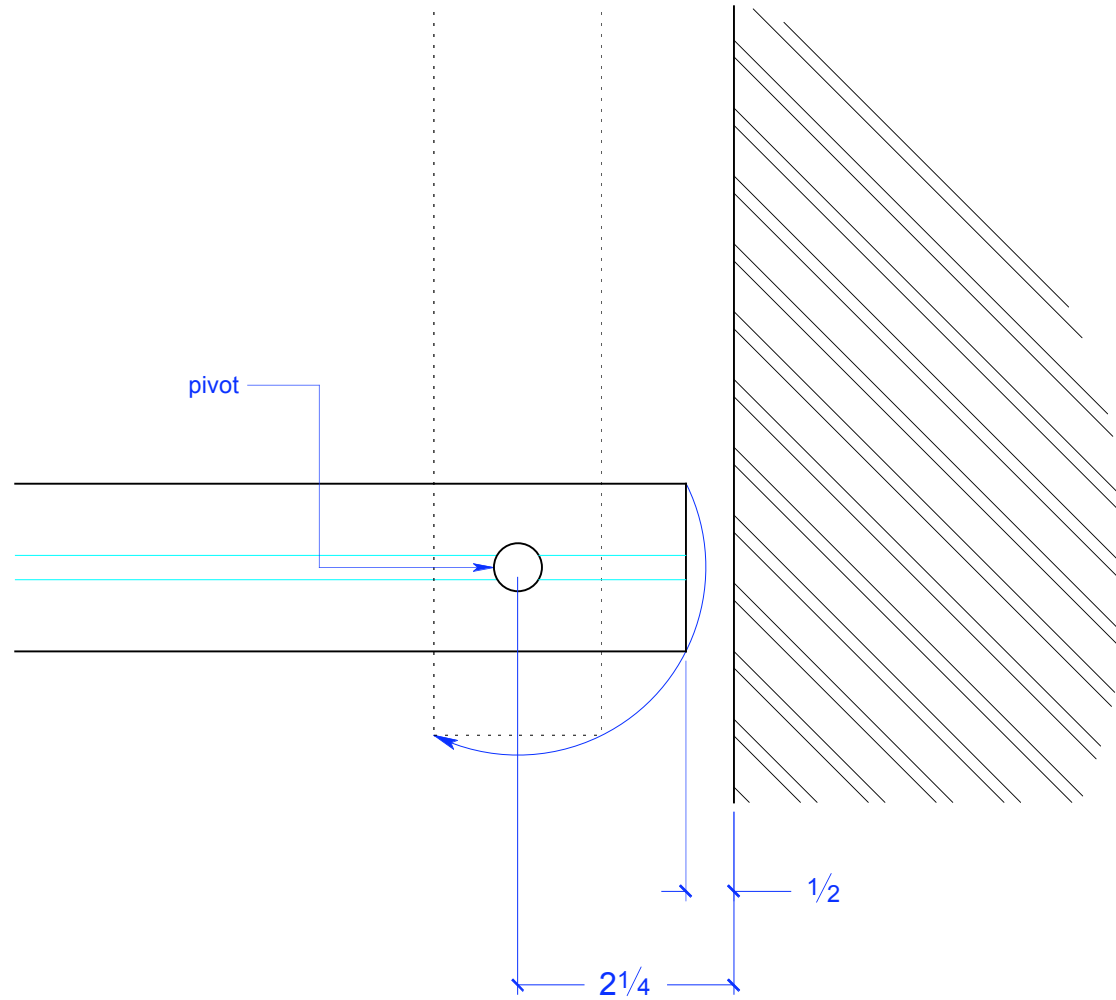

# SS PA4/PV1-175

HEIGHTS	
Door	Track Height
80"	83"
92"	95"
104"	107"
116"	119"

WIDTHS	
Door	Finished Opening
36"	181"
41"	206"
46"	231"

NOTE: each panel weighs approx.  
75-110 lbs. Secure tracks to  
blocking accordingly

## DETAIL B

## DETAIL C

PLAN VIEW PIVOT DETAIL

# OPERATION OVERVIEW

©2010 RAYDOOR

SSPA / PV

SCALE:  $\frac{3}{8}'' = 1'0''$