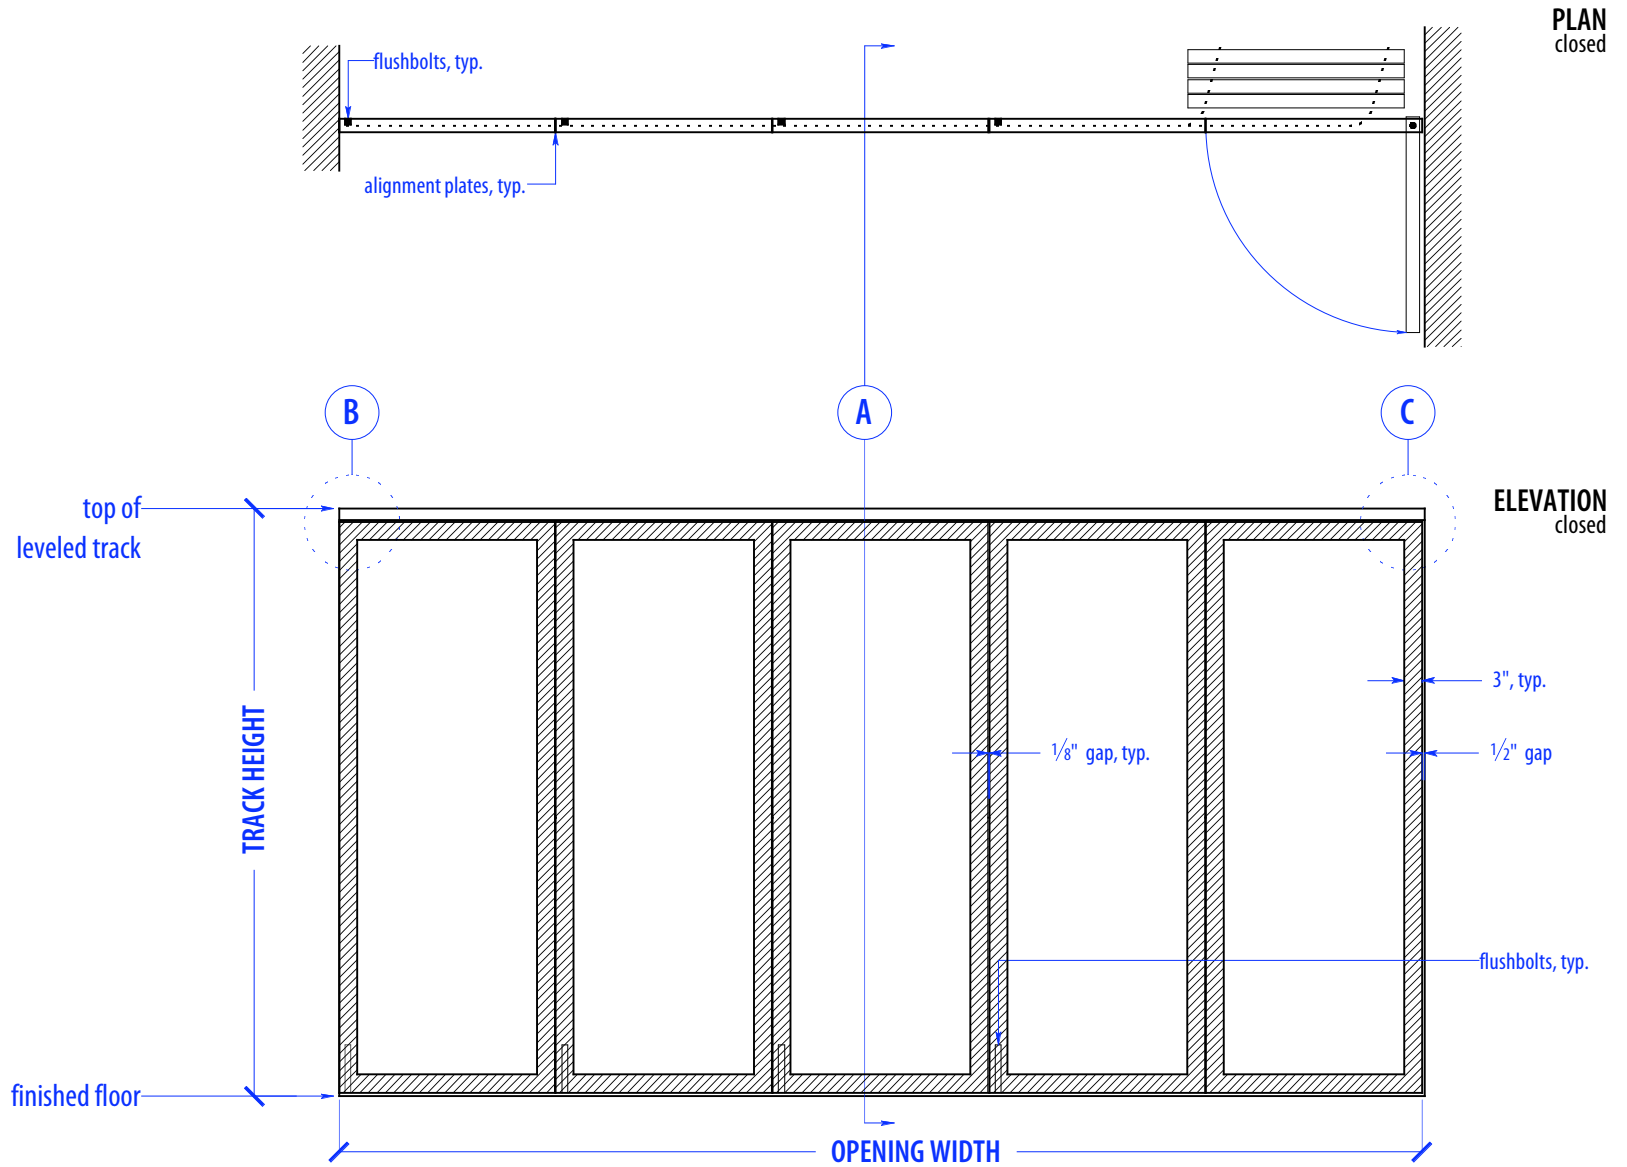

# SS PA4/PV1-175

HEIGHTS	
Door	Track Height
80"	83"
92"	95"
104"	107"
116"	119"

WIDTHS	
Door	Finished Opening
36"	181"
41"	206"
46"	231"

NOTE: each panel weighs approx.  
75-110 lbs. Secure tracks to  
blocking accordingly

## DETAIL C

PLAN VIEW PIVOT DETAIL

# OPERATION OVERVIEW

©2010 RAYDOOR

SSPA / PV

SCALE:  $\frac{3}{8}'' = 1'0''$