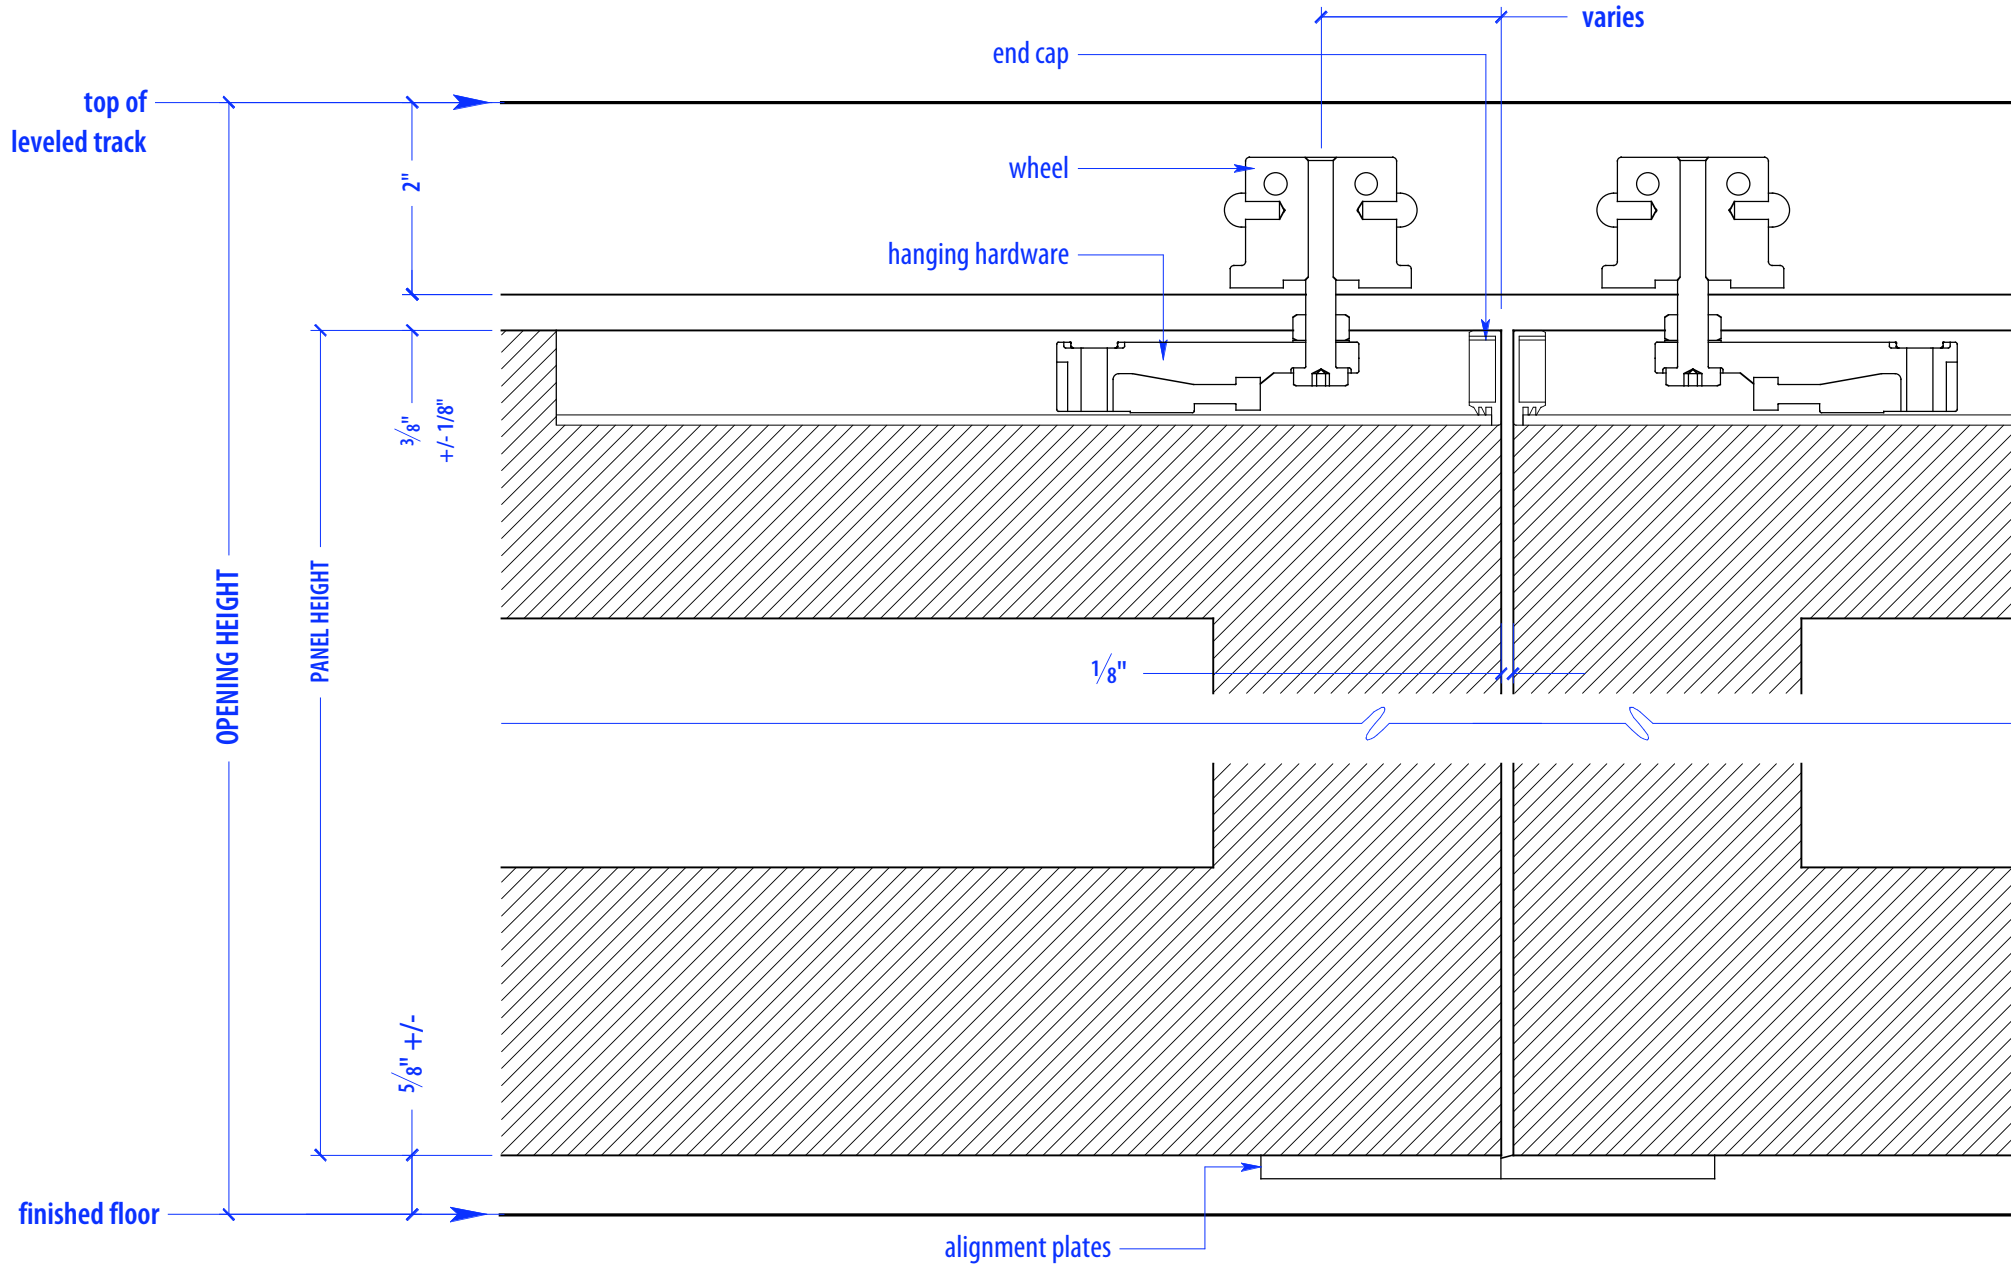

# SS PA4/PV1-175

HEIGHTS	
Door	Track Height
80"	83"
92"	95"
104"	107"
116"	119"

WIDTHS	
Door	Finished Opening
36"	181"
41"	206"
46"	231"

NOTE: each panel weighs approx.  
75-110 lbs. Secure tracks to  
blocking accordingly

## DETAIL B

## DETAIL C

PLAN VIEW PIVOT DETAIL

# OPERATION OVERVIEW

©2010 RAYDOOR

SSPA / PV

SCALE:  $\frac{3}{8}'' = 1'0''$