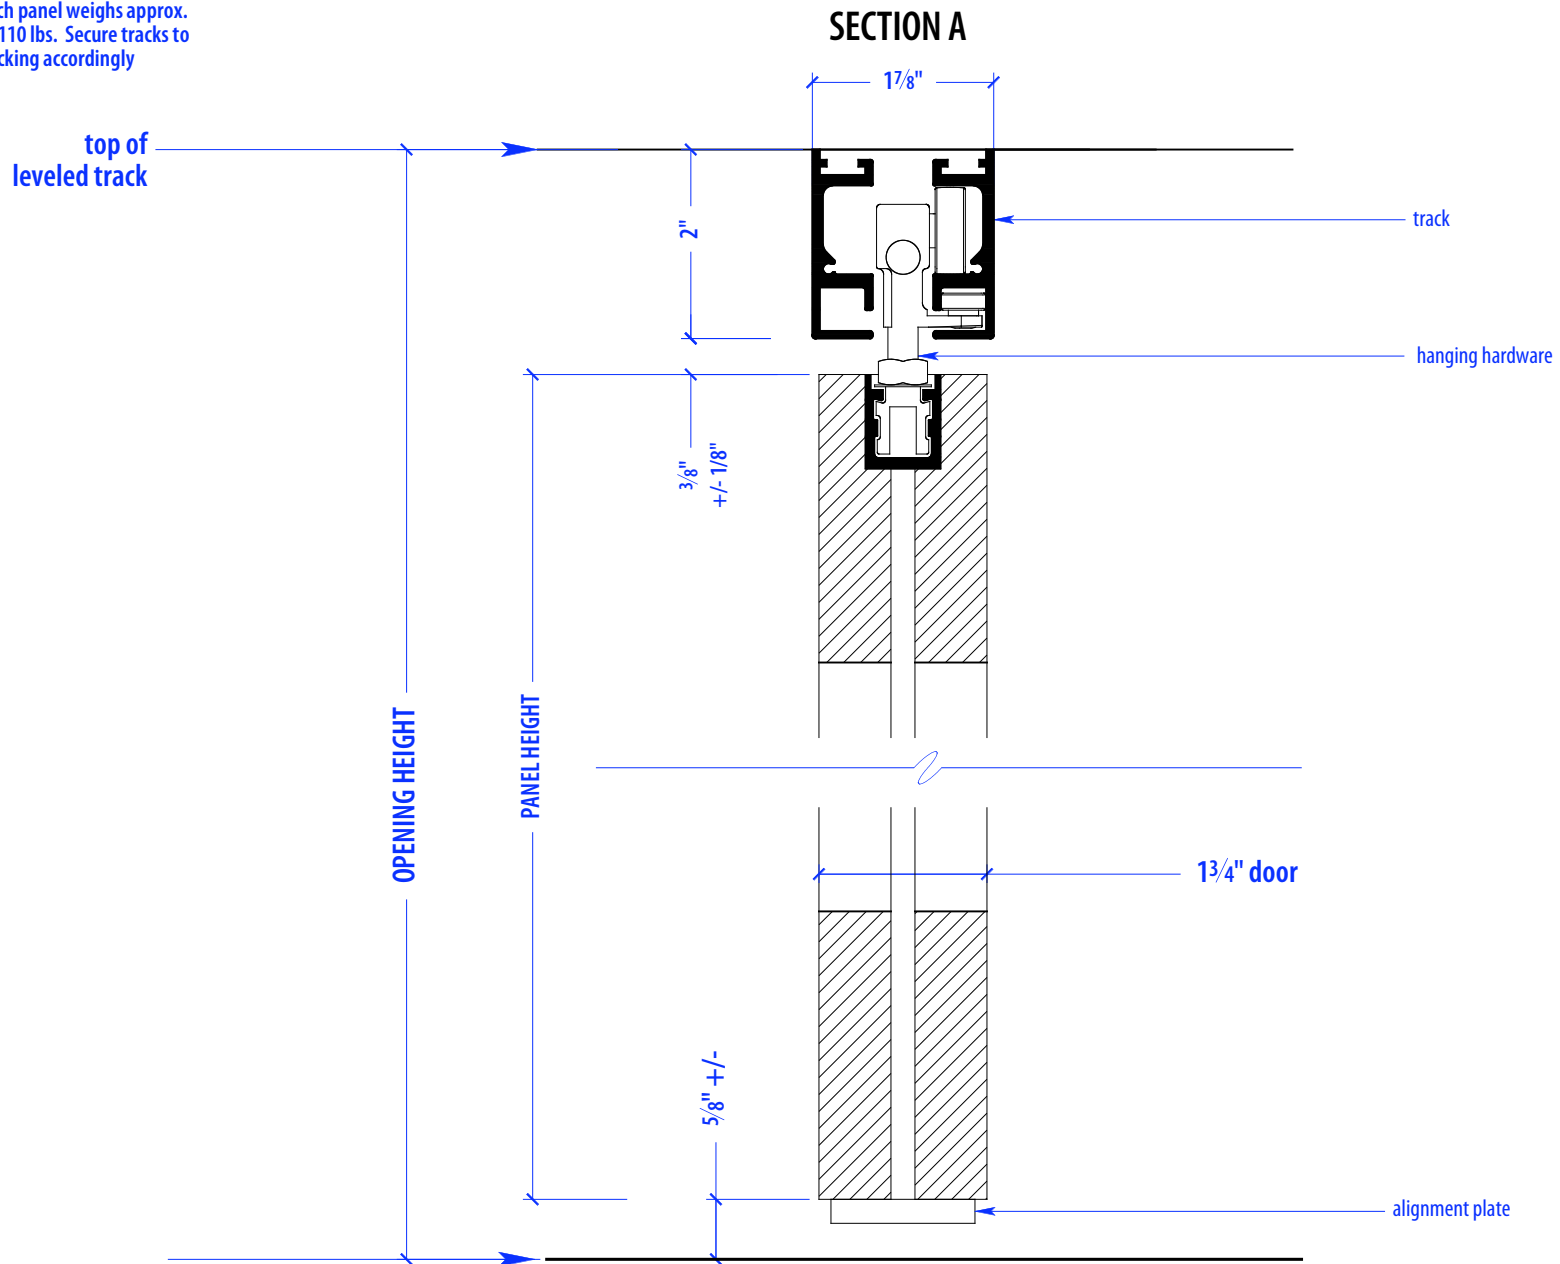

# SS PA4/PV1-175

HEIGHTS	
Door	Track Height
80"	83"
92"	95"
104"	107"
116"	119"

WIDTHS	
Door	Finished Opening
36"	181"
41"	206"
46"	231"

NOTE: each panel weighs approx.  
75-110 lbs. Secure tracks to  
blocking accordingly

## DETAIL C

PLAN VIEW PIVOT DETAIL

# OPERATION OVERVIEW

©2010 RAYDOOR

SSPA / PV

SCALE:  $\frac{3}{8}'' = 1'0''$