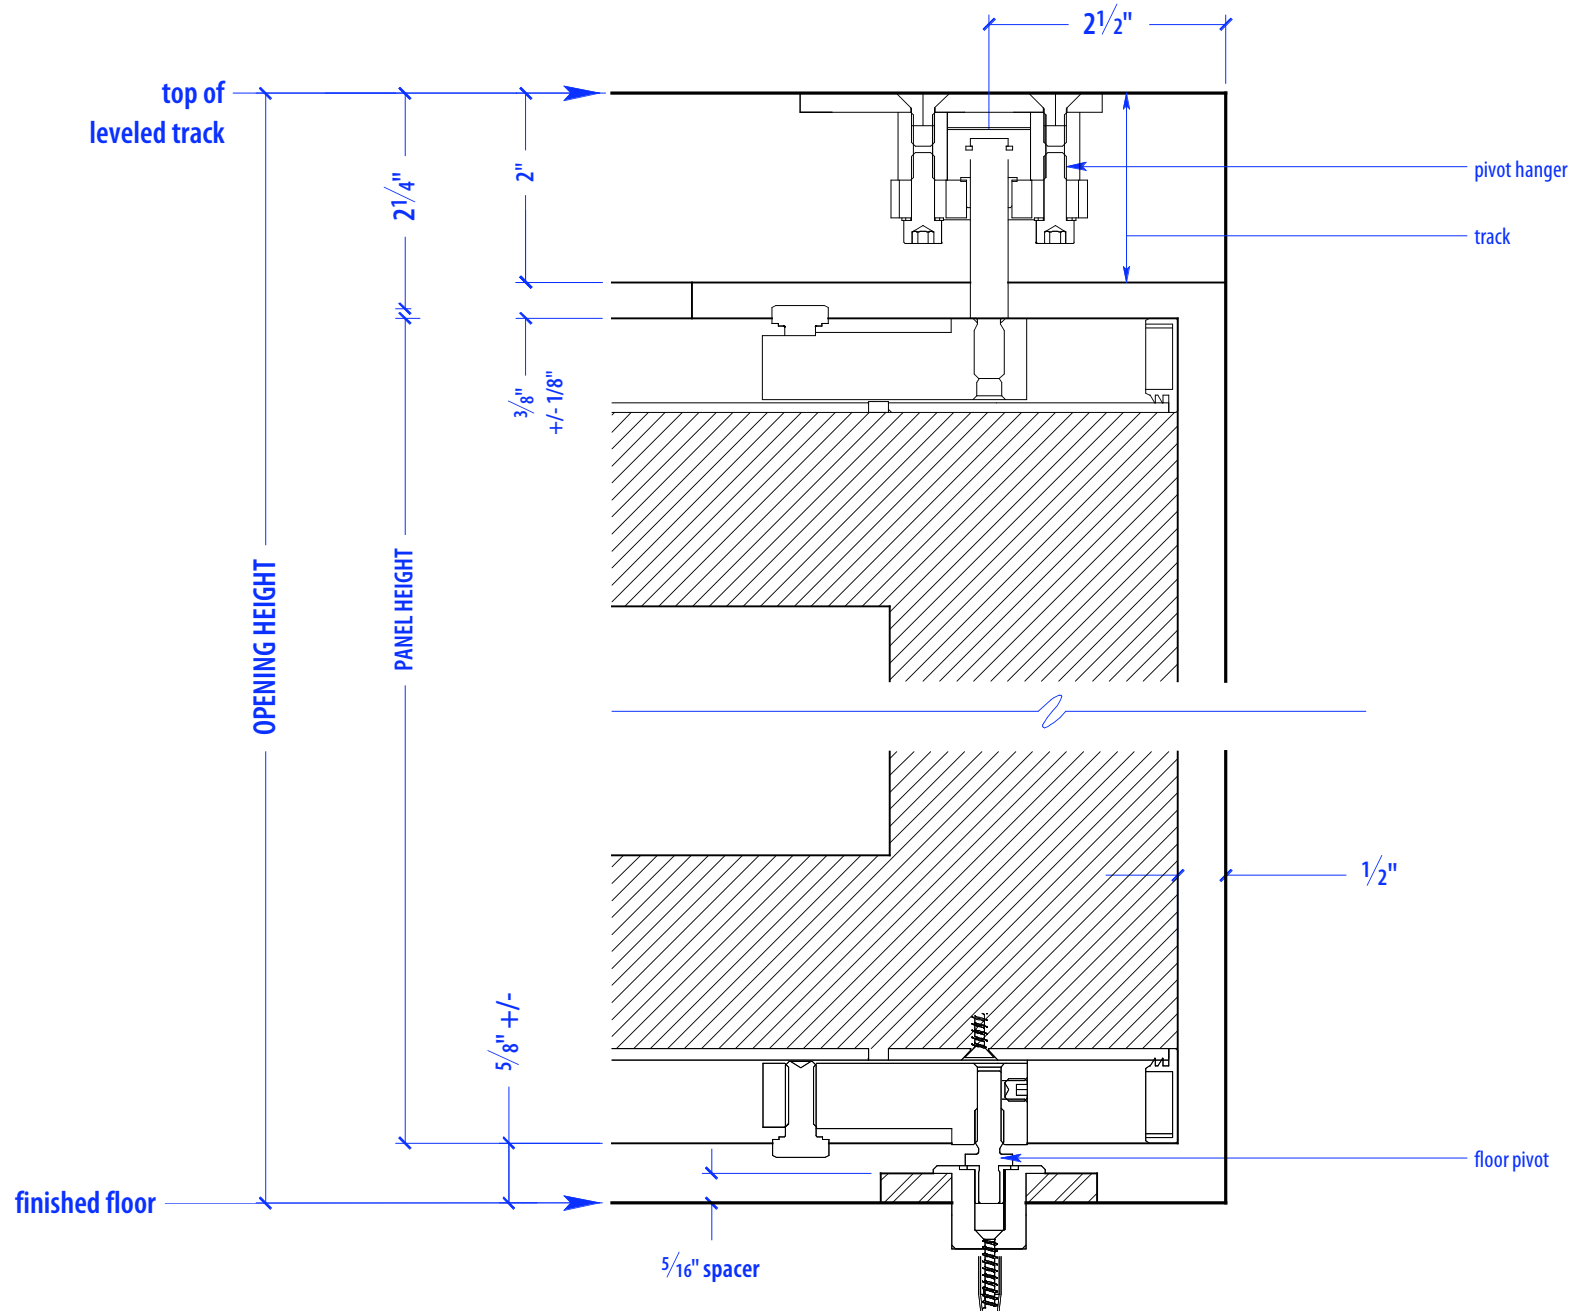

# SS PA4/PV1-175

HEIGHTS	
Door	Track Height
80"	83"
92"	95"
104"	107"
116"	119"

WIDTHS	
Door	Finished Opening
36"	181"
41"	206"
46"	231"

NOTE: each panel weighs approx.  
75-110 lbs. Secure tracks to  
blocking accordingly

## DETAIL C

PLAN VIEW PIVOT DETAIL

# OPERATION OVERVIEW

©2010 RAYDOOR

SSPA / PV

SCALE:  $\frac{3}{8}'' = 1'0''$