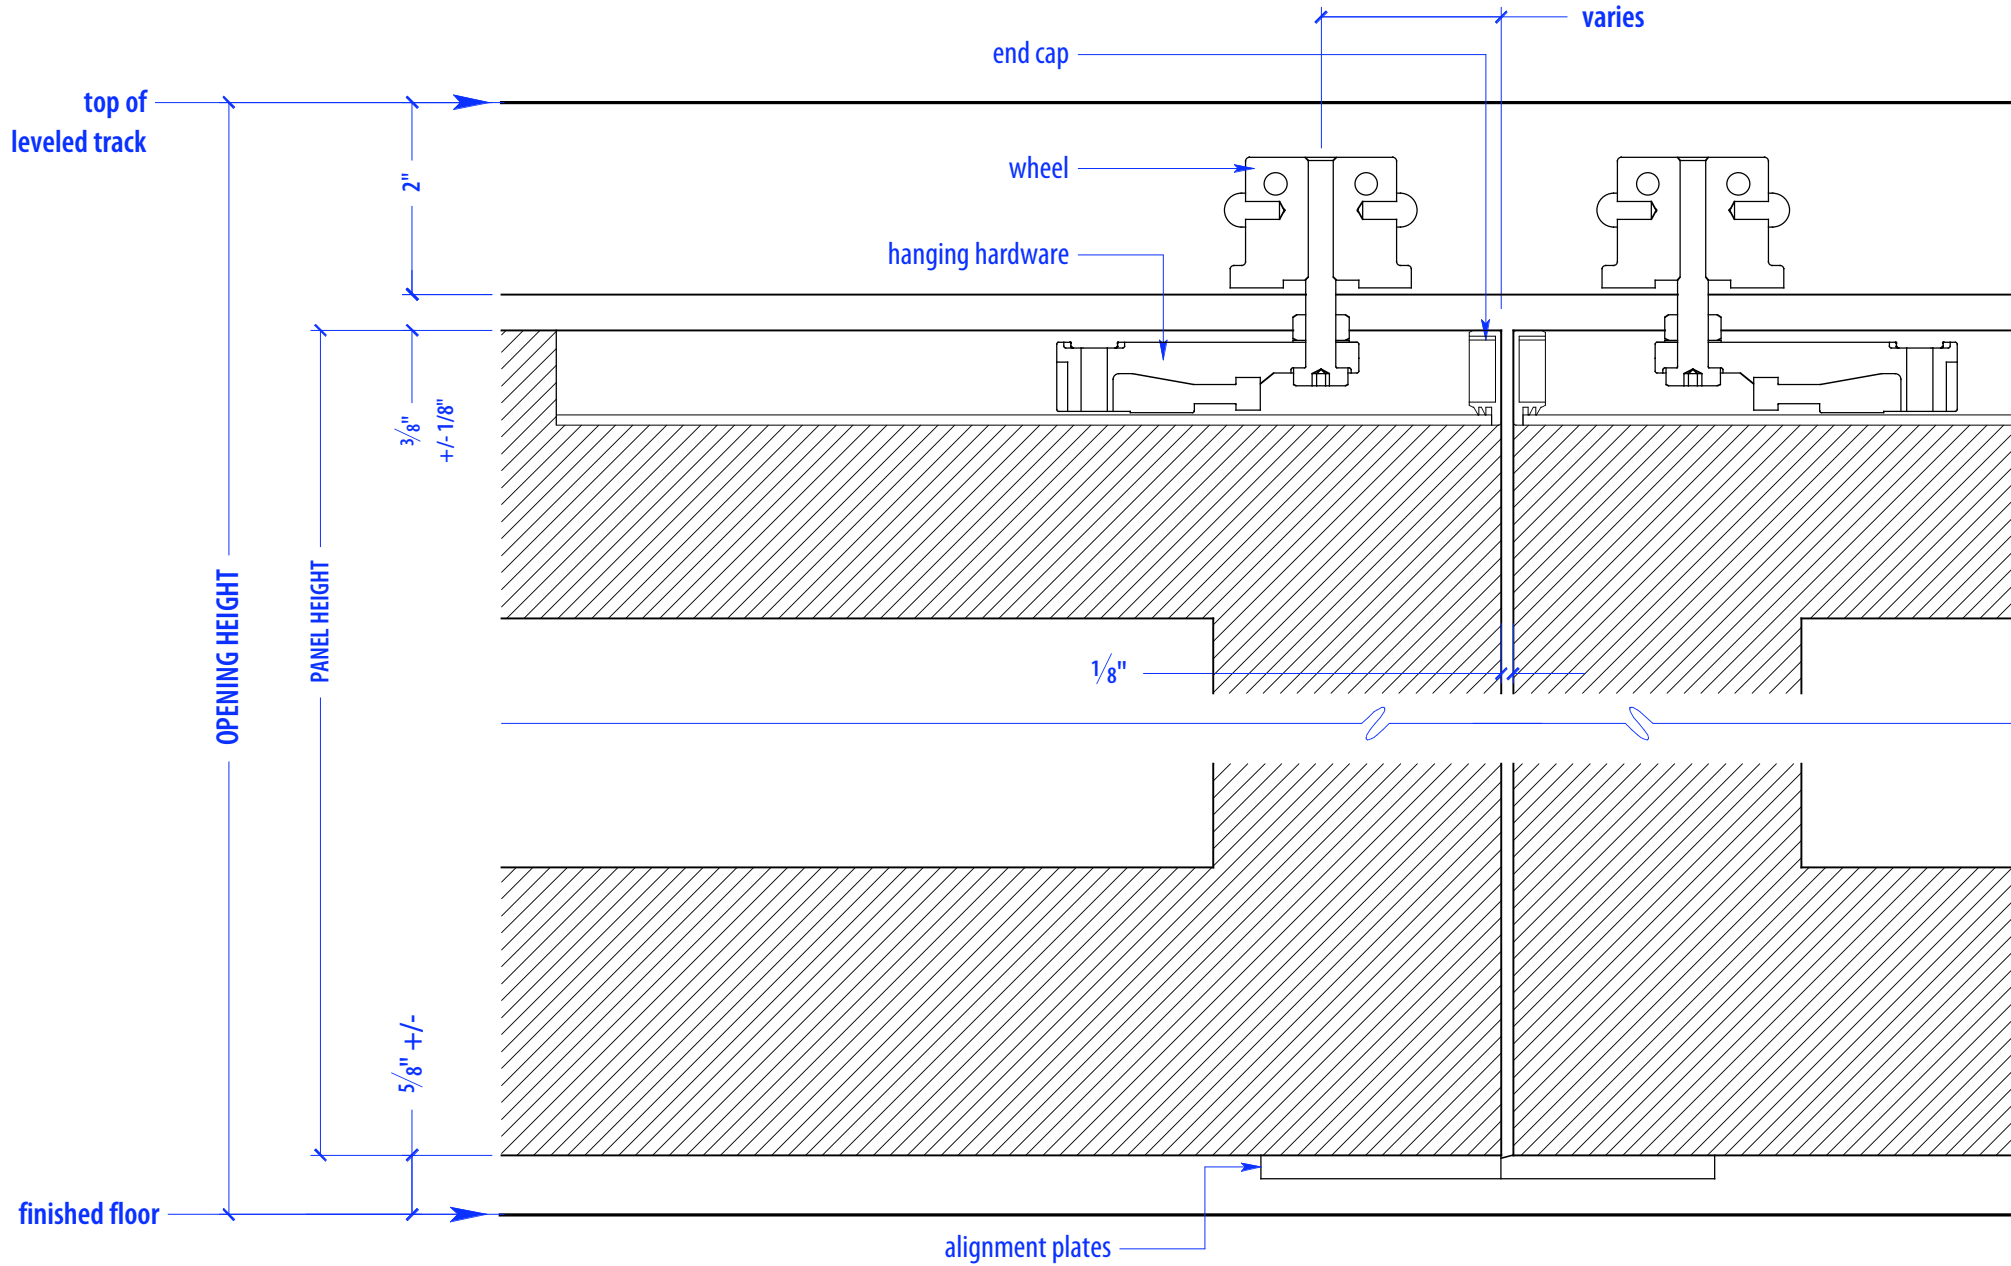

# SS PA4-175

HEIGHTS	
Door	Track Height
80"	83"
92"	95"
104"	107"
116"	119"

WIDTHS	
Door	Finished Opening
36"	143 7/8"
41"	163 7/8"
46"	183 7/8"

NOTE: each panel weighs approx.  
75-110 lbs. Secure tracks to  
blocking accordingly

## DETAIL B

# OPERATION OVERVIEW

©2010 RAYDOOR

SSPA

SCALE:  $\frac{3}{8}'' = 1'0''$