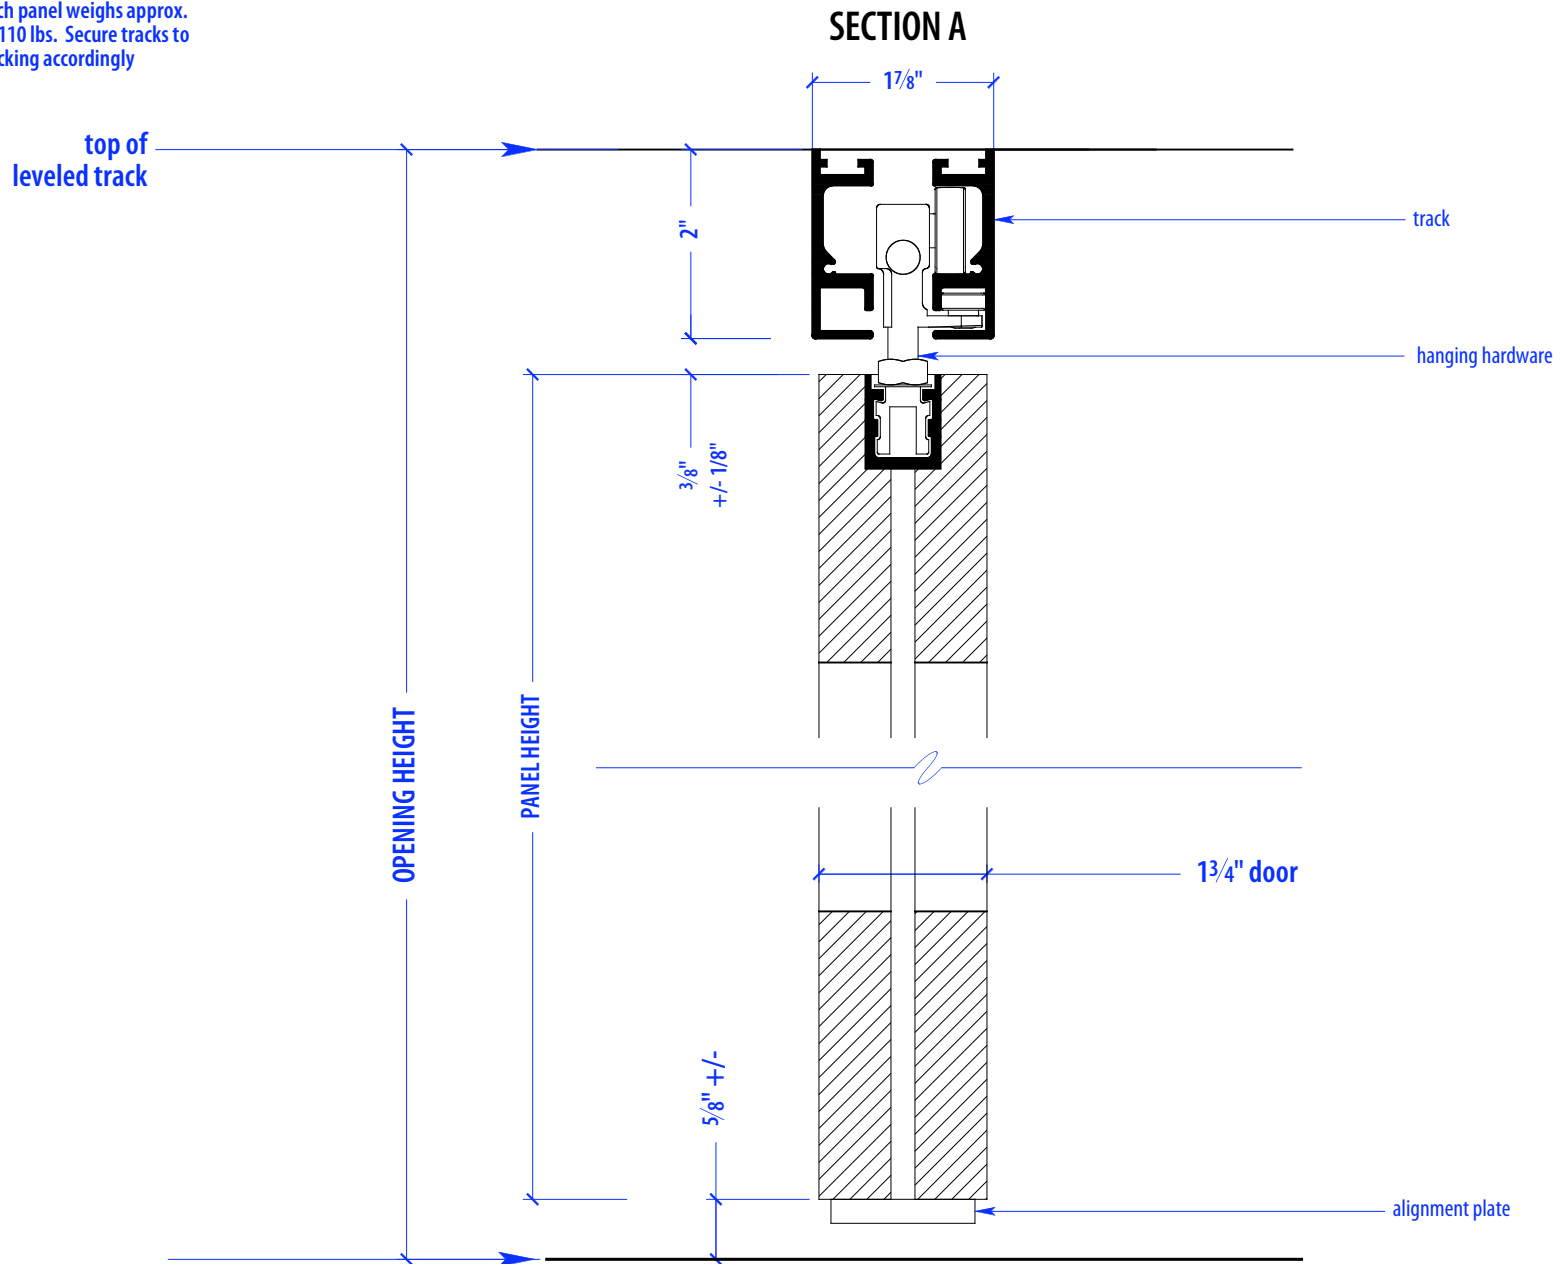

# SS PA4-175

HEIGHTS	
Door	Track Height
80"	83"
92"	95"
104"	107"
116"	119"

WIDTHS	
Door	Finished Opening
36"	143 7/8"
41"	163 7/8"
46"	183 7/8"

NOTE: each panel weighs approx.  
75-110 lbs. Secure tracks to  
blocking accordingly

# OPERATION OVERVIEW

©2010 RAYDOOR

SSPA

SCALE:  $\frac{3}{8}'' = 1'0''$