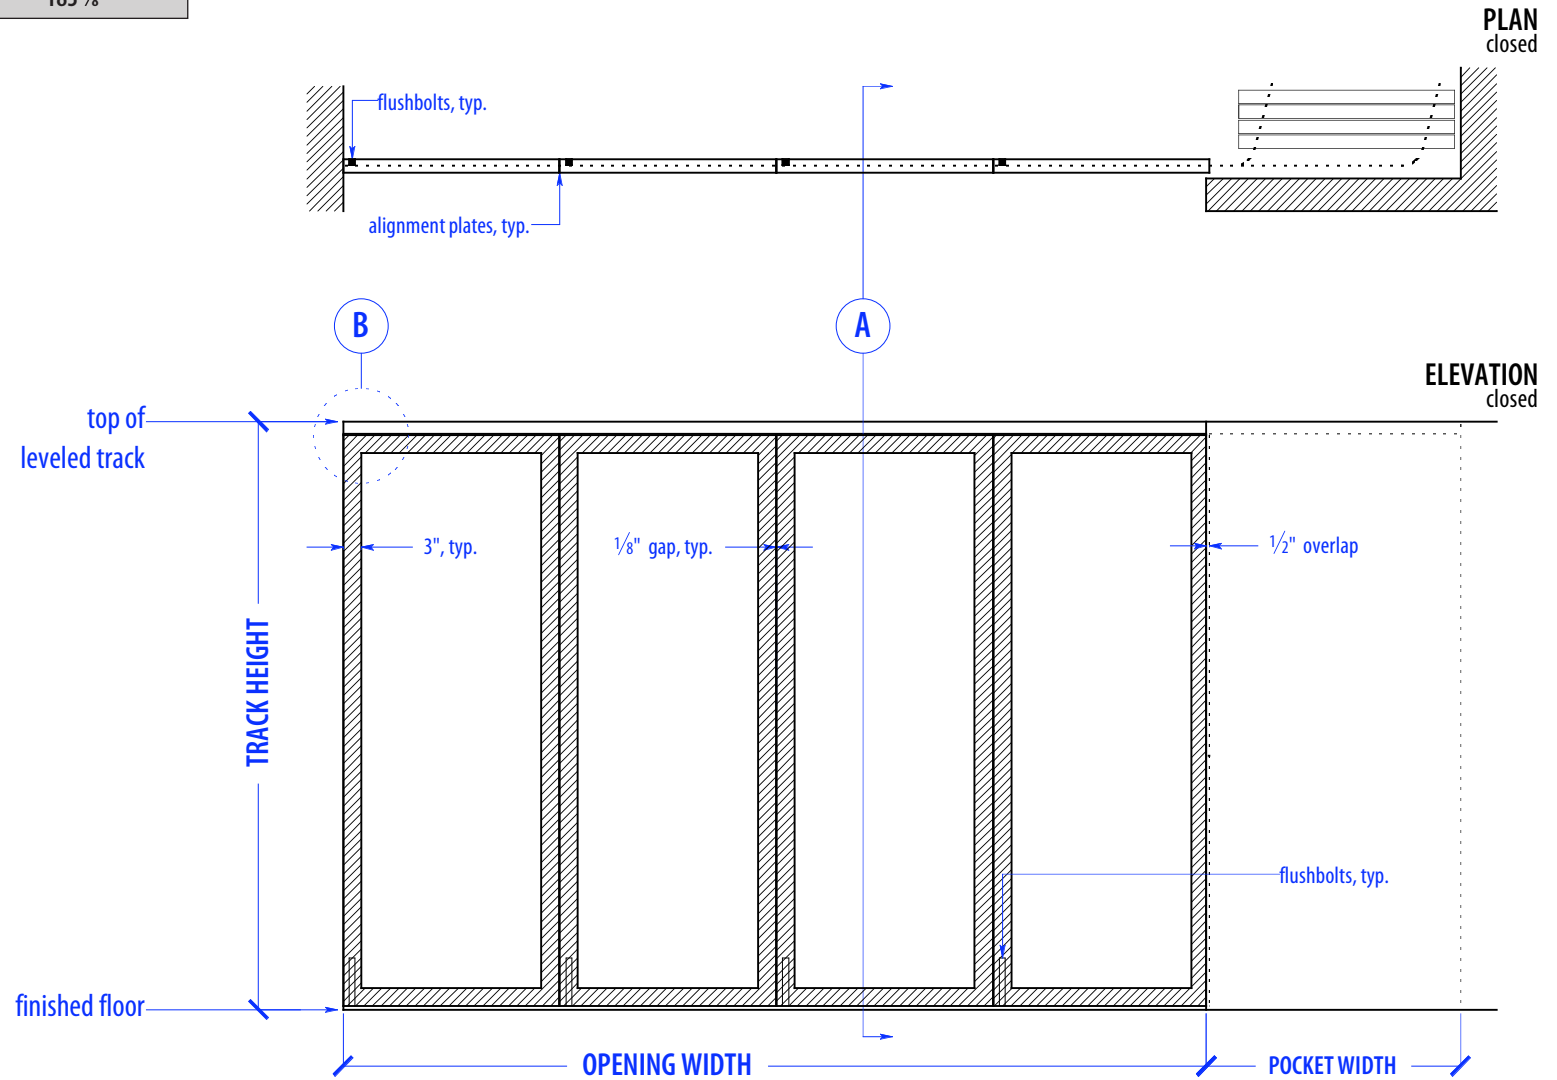

# SS PA4-175

HEIGHTS	
Door	Track Height
80"	83"
92"	95"
104"	107"
116"	119"

WIDTHS	
Door	Finished Opening
36"	143 7/8"
41"	163 7/8"
46"	183 7/8"

NOTE: each panel weighs approx.  
75-110 lbs. Secure tracks to  
blocking accordingly

# OPERATION OVERVIEW

©2010 RAYDOOR

SSPA

SCALE:  $\frac{3}{8}'' = 1'0''$