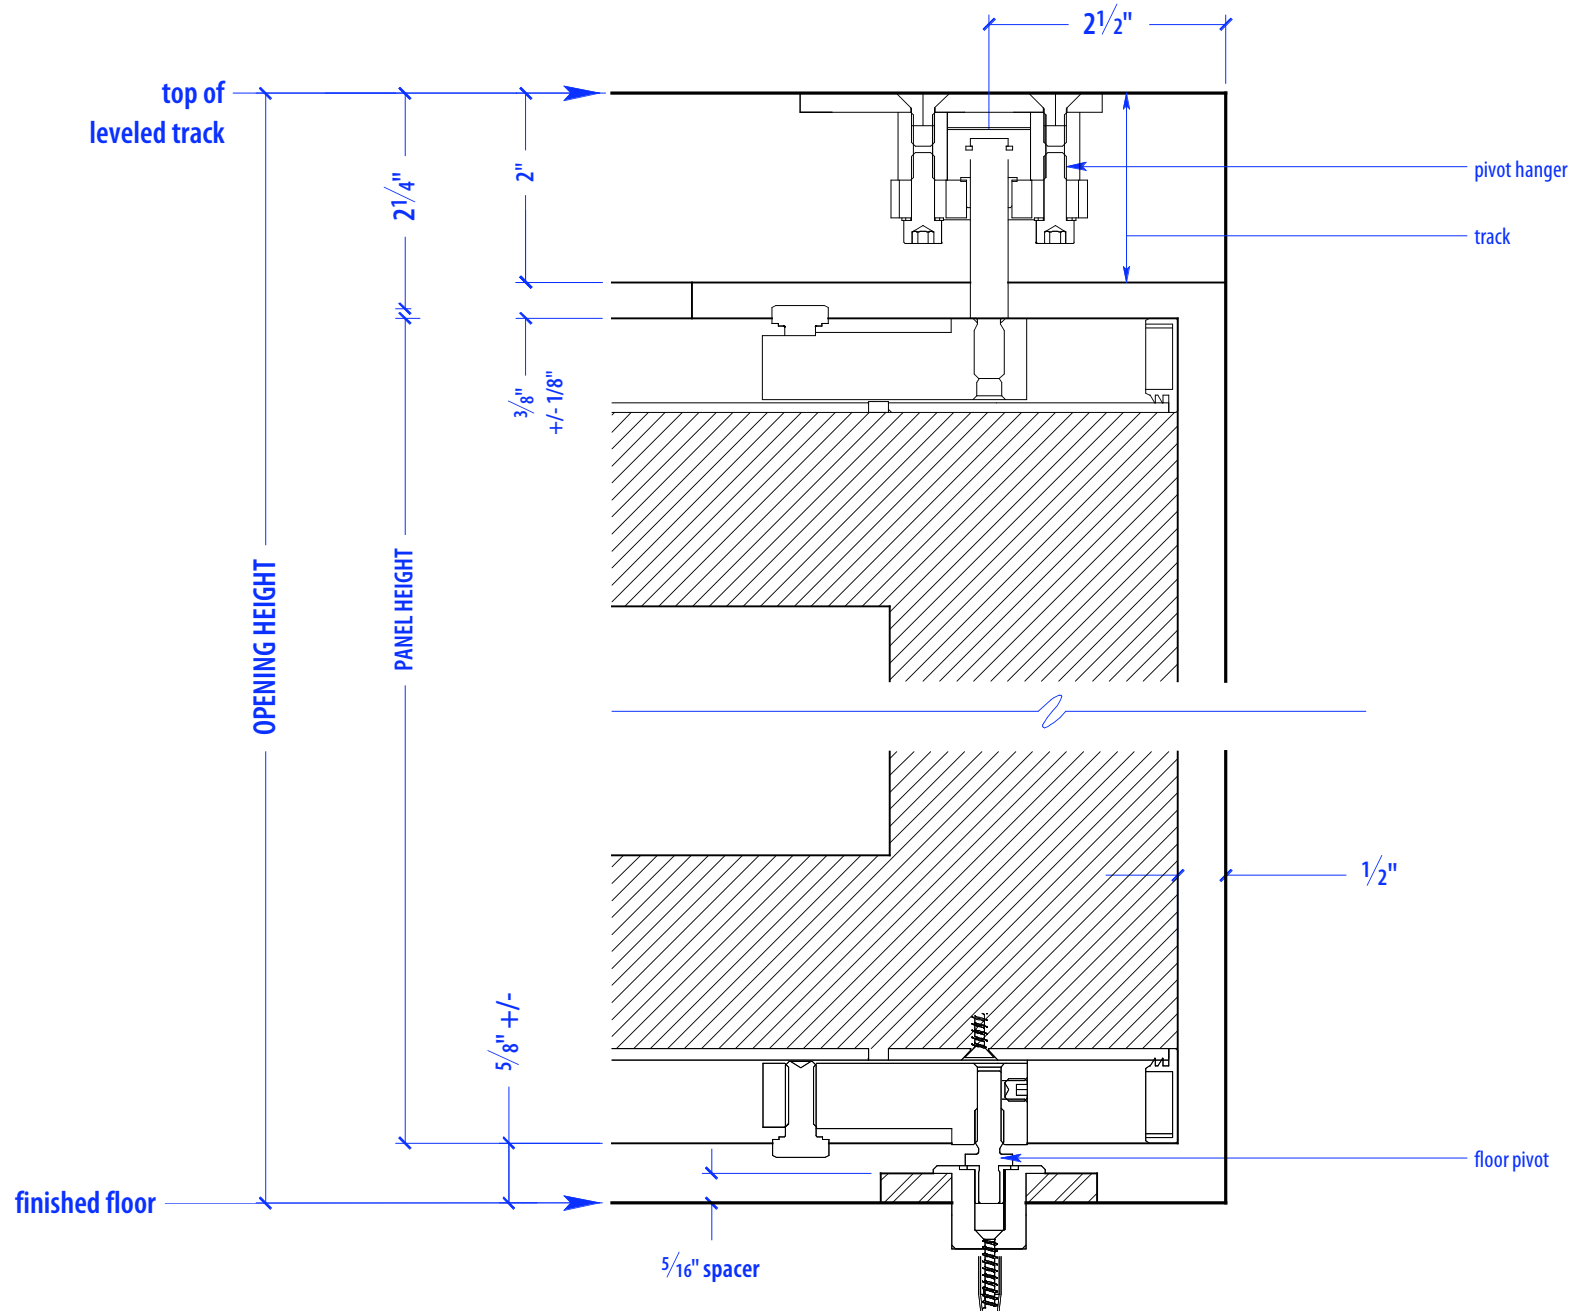

SS PA3/PV1-175

HEIGHTS	
Door	Track Height
80"	83"
92"	95"
104"	107"
116"	119"

WIDTHS	
Door	Finished Opening
36"	144 ⁷ / ₈ "
41"	164 ⁷ / ₈ "
46"	184 ⁷ / ₈ "

NOTE: each panel weighs approx.
75-110 lbs. Secure tracks to
blocking accordingly

DETAIL B

DETAIL C

PLAN VIEW PIVOT DETAIL

OPERATION OVERVIEW

©2010 RAYDOOR

SSPA / PV

SCALE: $\frac{3}{8}'' = 1'0''$