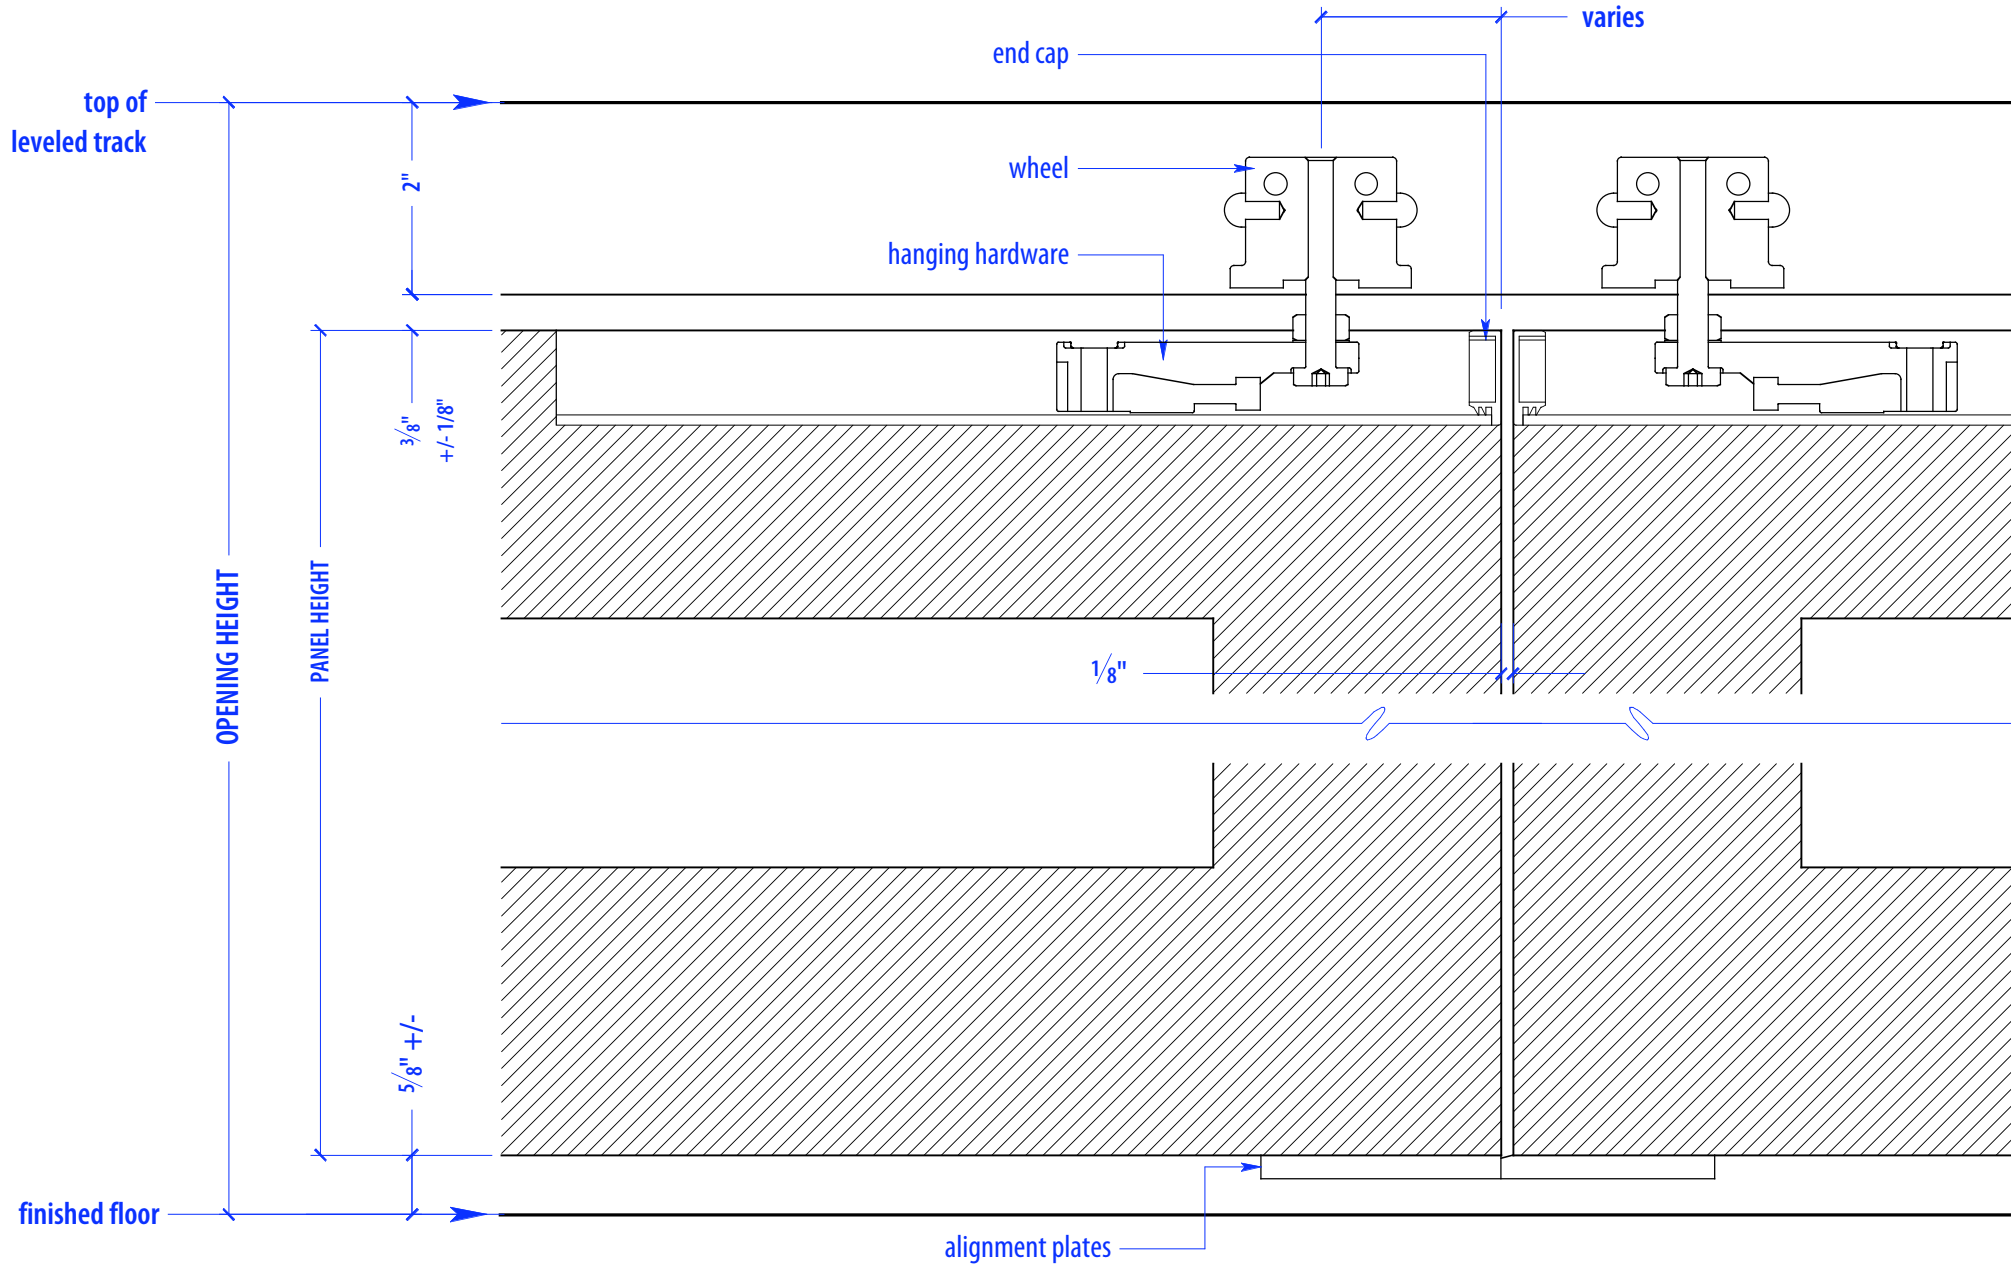

SS PA3/PV1-175

HEIGHTS	
Door	Track Height
80"	83"
92"	95"
104"	107"
116"	119"

WIDTHS	
Door	Finished Opening
36"	144 ⁷ / ₈ "
41"	164 ⁷ / ₈ "
46"	184 ⁷ / ₈ "

NOTE: each panel weighs approx.
75-110 lbs. Secure tracks to
blocking accordingly

DETAIL B

DETAIL C

PLAN VIEW PIVOT DETAIL

OPERATION OVERVIEW

©2010 RAYDOOR

SSPA / PV

SCALE: $\frac{3}{8}'' = 1'0''$