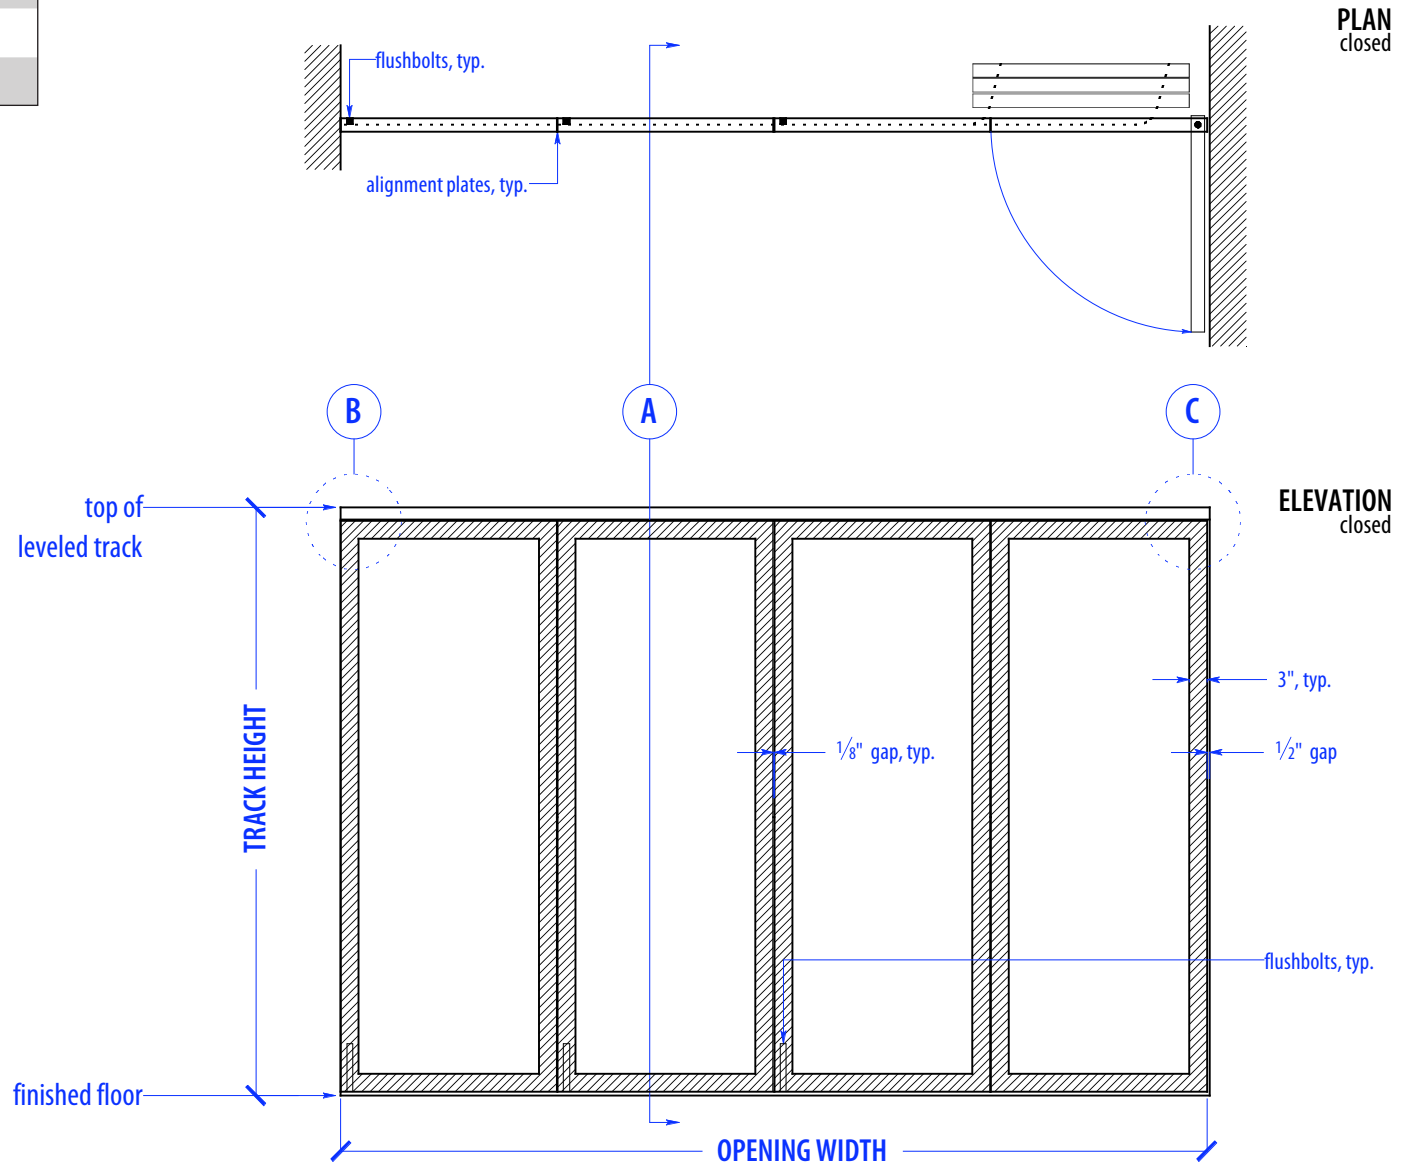

SS PA3/PV1-175

HEIGHTS	
Door	Track Height
80"	83"
92"	95"
104"	107"
116"	119"

WIDTHS	
Door	Finished Opening
36"	144 ⁷ / ₈ "
41"	164 ⁷ / ₈ "
46"	184 ⁷ / ₈ "

NOTE: each panel weighs approx.
75-110 lbs. Secure tracks to
blocking accordingly

DETAIL B

DETAIL C

PLAN VIEW PIVOT DETAIL

OPERATION OVERVIEW

©2010 RAYDOOR

SSPA / PV

SCALE: $\frac{3}{8}'' = 1'0''$