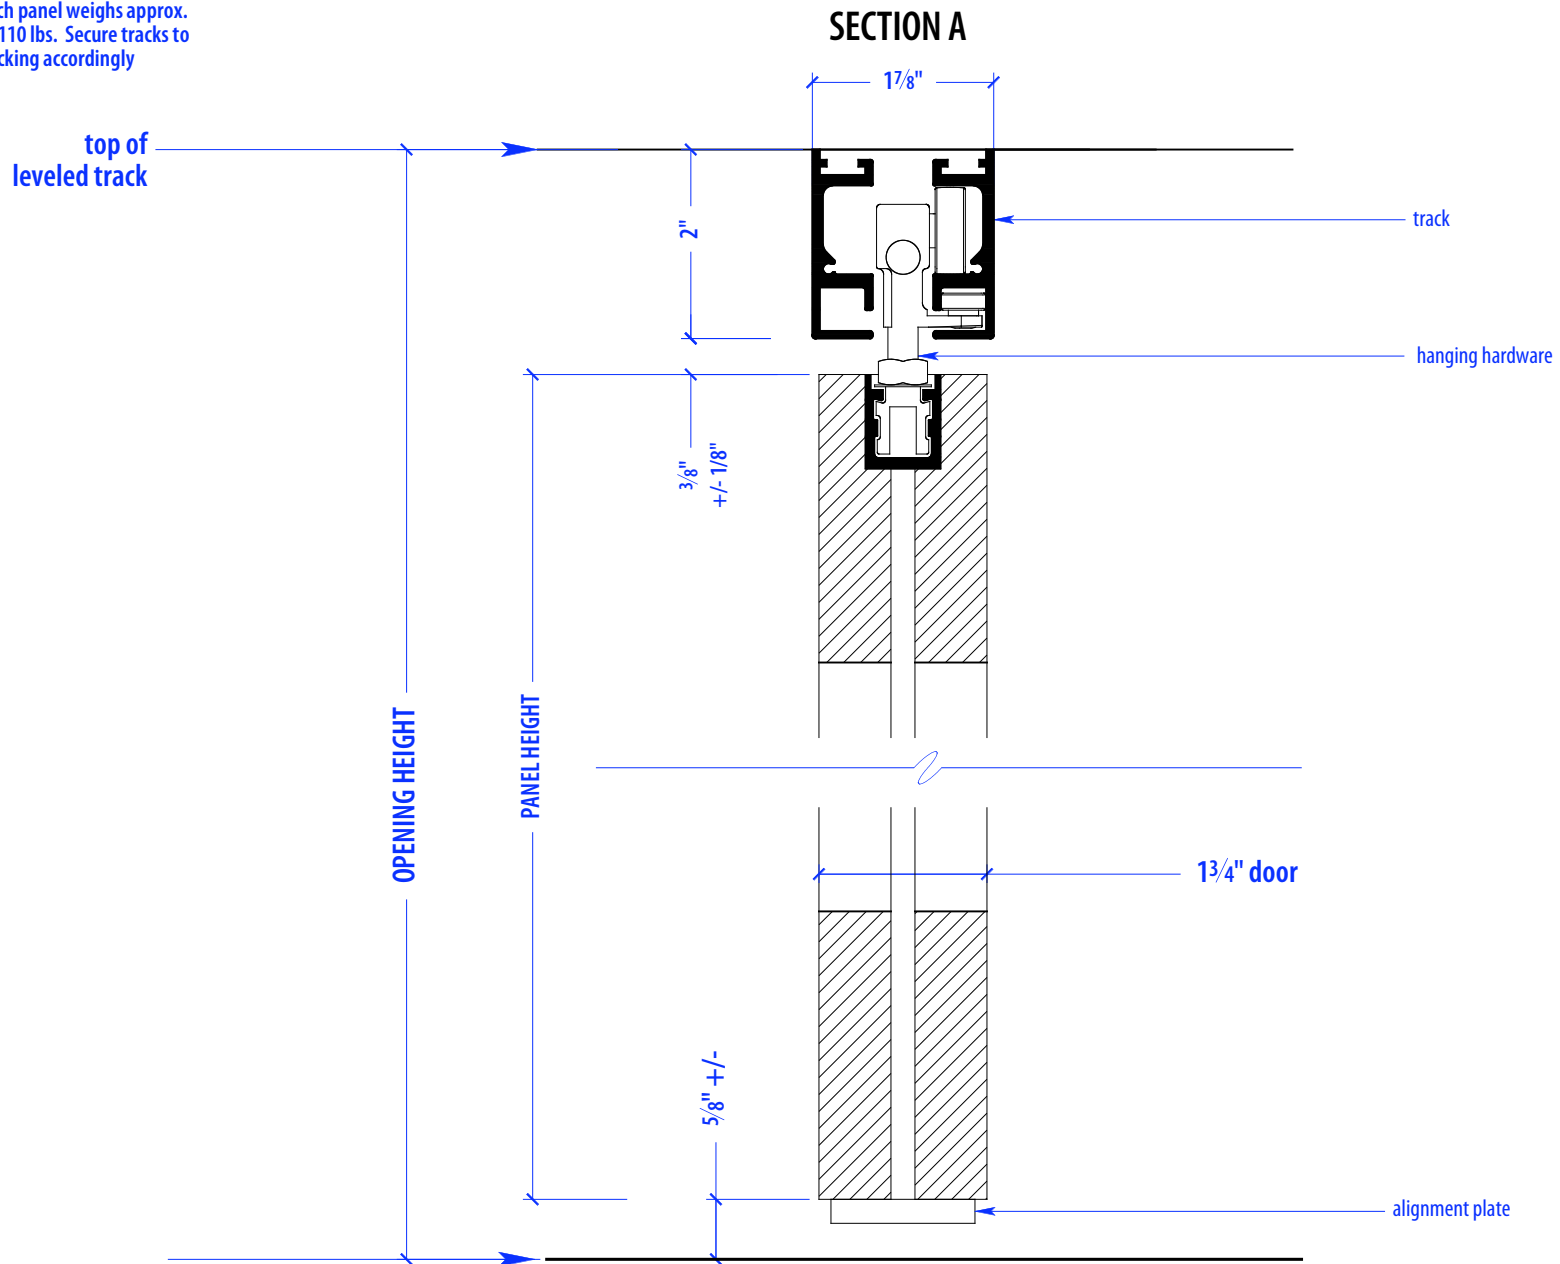

SS PA3/PV1-175

HEIGHTS	
Door	Track Height
80"	83"
92"	95"
104"	107"
116"	119"

WIDTHS	
Door	Finished Opening
36"	144 ⁷ / ₈ "
41"	164 ⁷ / ₈ "
46"	184 ⁷ / ₈ "

NOTE: each panel weighs approx.
75-110 lbs. Secure tracks to
blocking accordingly

DETAIL B

DETAIL C

PLAN VIEW PIVOT DETAIL

OPERATION OVERVIEW

©2010 RAYDOOR

SSPA / PV

SCALE: $\frac{3}{8}'' = 1'0''$