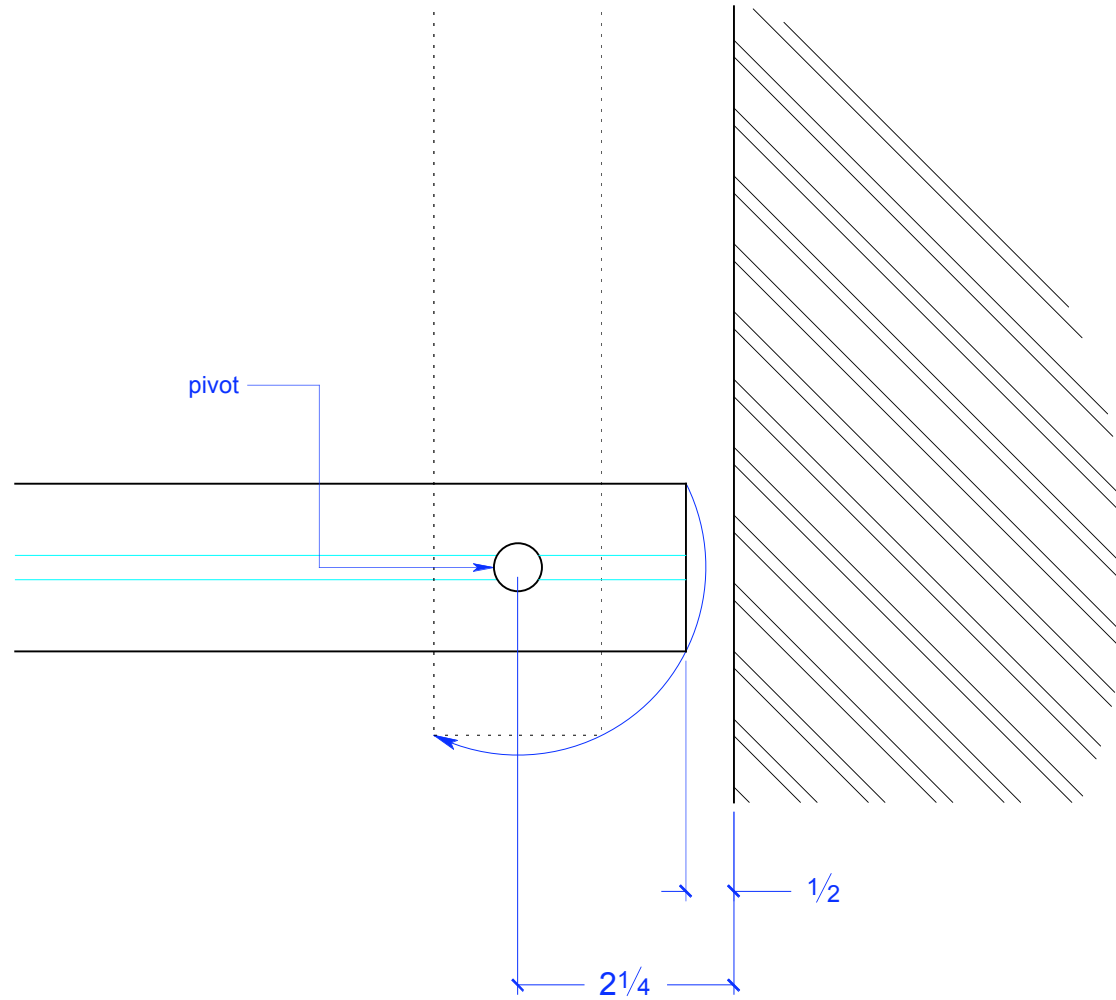

SS PA3/PV1-175

HEIGHTS	
Door	Track Height
80"	83"
92"	95"
104"	107"
116"	119"

WIDTHS	
Door	Finished Opening
36"	144 ⁷ / ₈ "
41"	164 ⁷ / ₈ "
46"	184 ⁷ / ₈ "

NOTE: each panel weighs approx.
75-110 lbs. Secure tracks to
blocking accordingly

DETAIL B

DETAIL C

PLAN VIEW PIVOT DETAIL

OPERATION OVERVIEW

©2010 RAYDOOR

SSPA / PV

SCALE: $\frac{3}{8}'' = 1'0''$