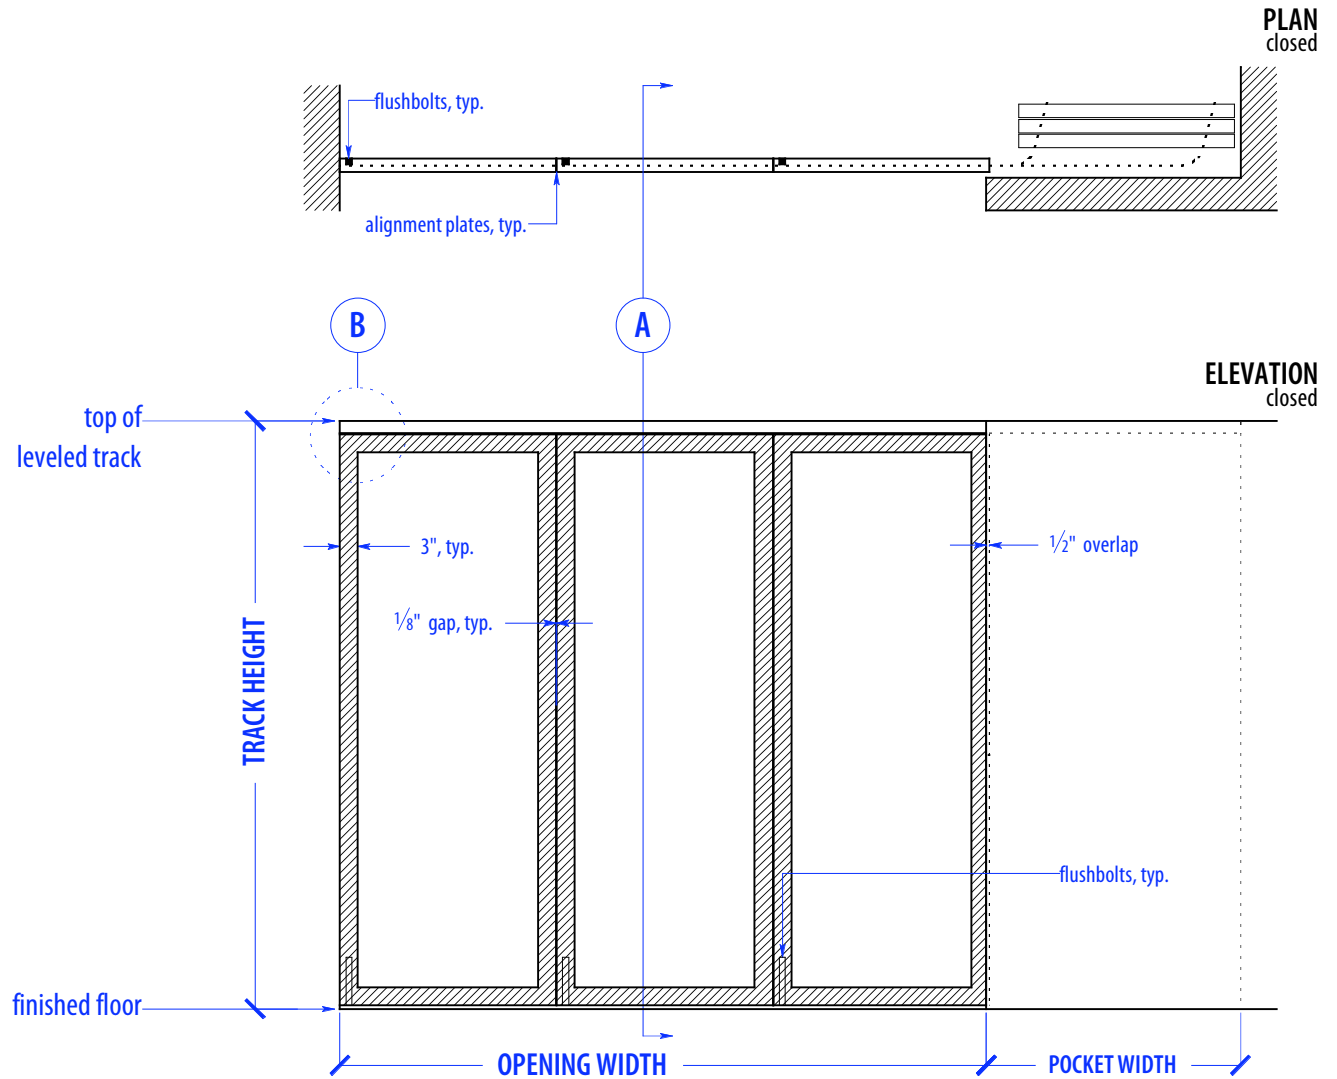

# SS PA3-175

HEIGHTS	
Door	Track Height
80"	83"
92"	95"
104"	107"
116"	119"

WIDTHS	
Door	Finished Opening
36"	107 3/4"
41"	122 3/4"
46"	137 3/4"

NOTE: each panel weighs approx.  
75-110 lbs. Secure tracks to  
blocking accordingly

# OPERATION OVERVIEW

©2010 RAYDOOR

SSPA

SCALE:  $\frac{3}{8}'' = 1'0''$