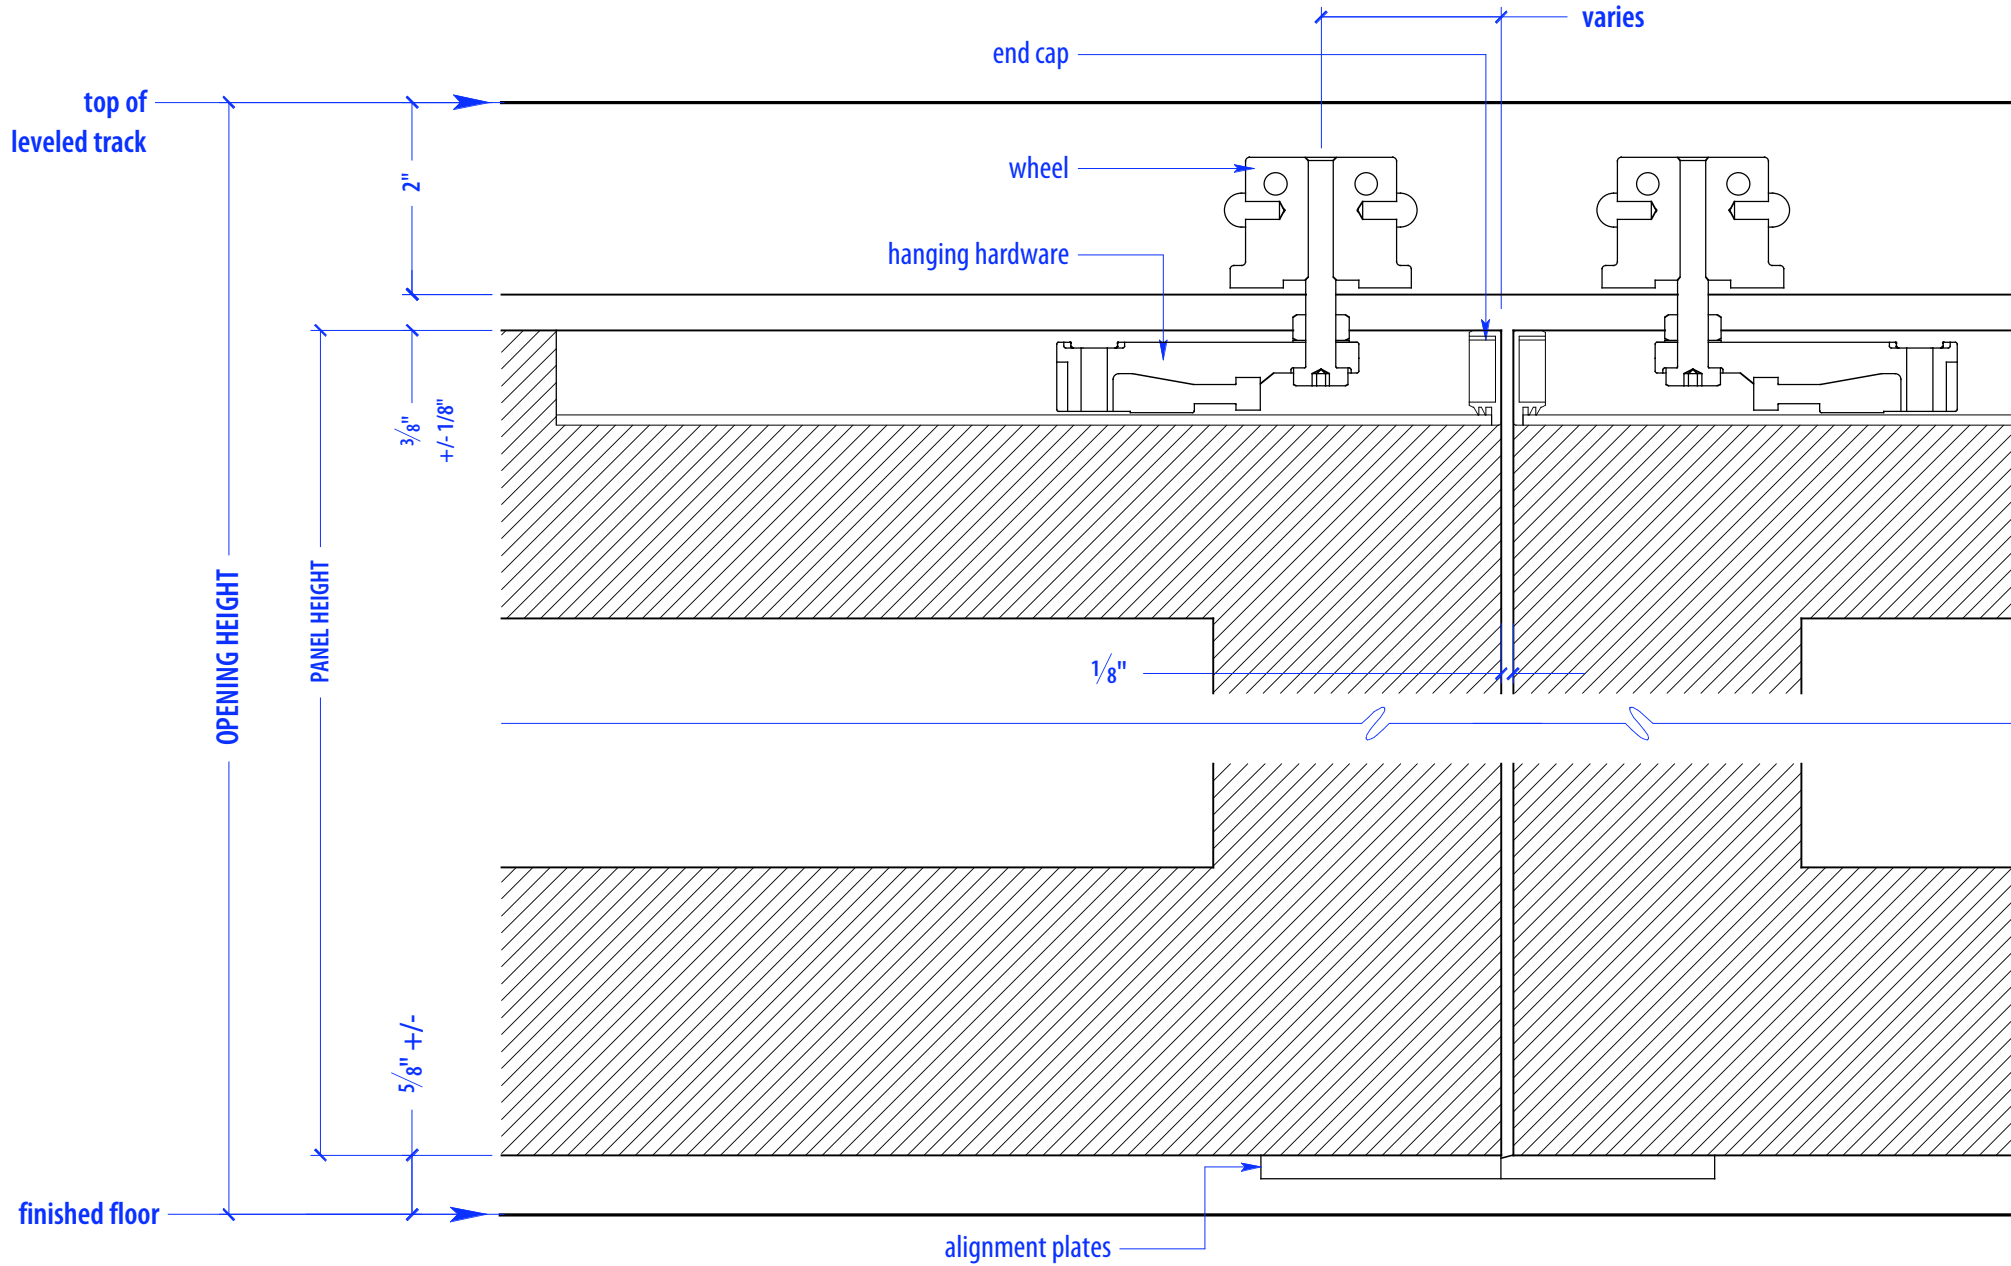

# SS PA3-175

HEIGHTS	
Door	Track Height
80"	83"
92"	95"
104"	107"
116"	119"

WIDTHS	
Door	Finished Opening
36"	107 3/4"
41"	122 3/4"
46"	137 3/4"

NOTE: each panel weighs approx.  
75-110 lbs. Secure tracks to  
blocking accordingly

## DETAIL B

# OPERATION OVERVIEW

©2010 RAYDOOR

SSPA

SCALE:  $\frac{3}{8}'' = 1'0''$