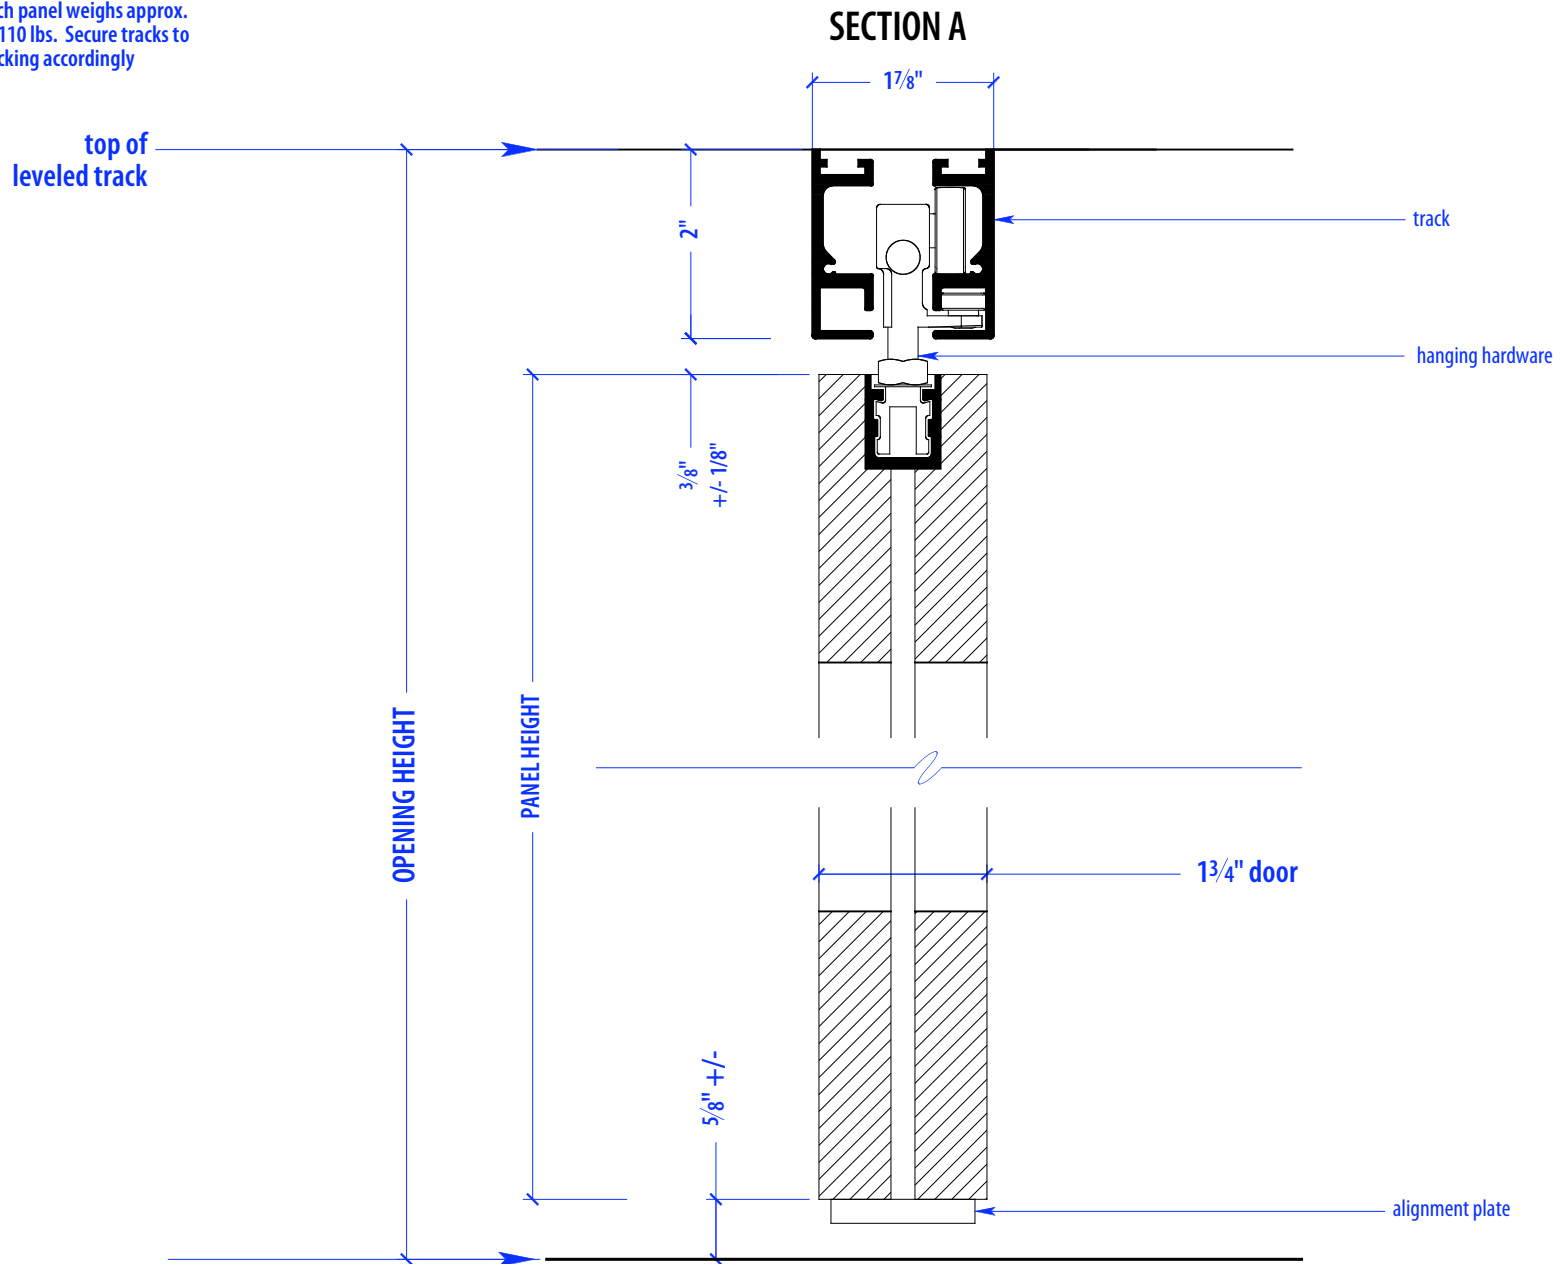

# SS PA3-175

HEIGHTS	
Door	Track Height
80"	83"
92"	95"
104"	107"
116"	119"

WIDTHS	
Door	Finished Opening
36"	107 3/4"
41"	122 3/4"
46"	137 3/4"

NOTE: each panel weighs approx.  
75-110 lbs. Secure tracks to  
blocking accordingly

# OPERATION OVERVIEW

©2010 RAYDOOR

SSPA

SCALE:  $\frac{3}{8}'' = 1'0''$